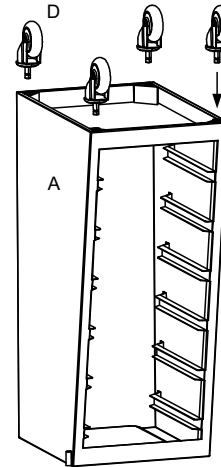

Instruction Manual

DELUXE METAL SALON TROLLEY
Designed by and for Professionals
Your Personal Hairdressing Assistant

PART LIST

A: Cabinet	B: Drawer	C: Silicon mat
1 PC	6 PCS	1 PC
		
D: Wheel	E: Dryer Holder	
4 PCS	1 PC	
		

ASSEMBLING

Step 1

Step 2

Step 3

Step 4