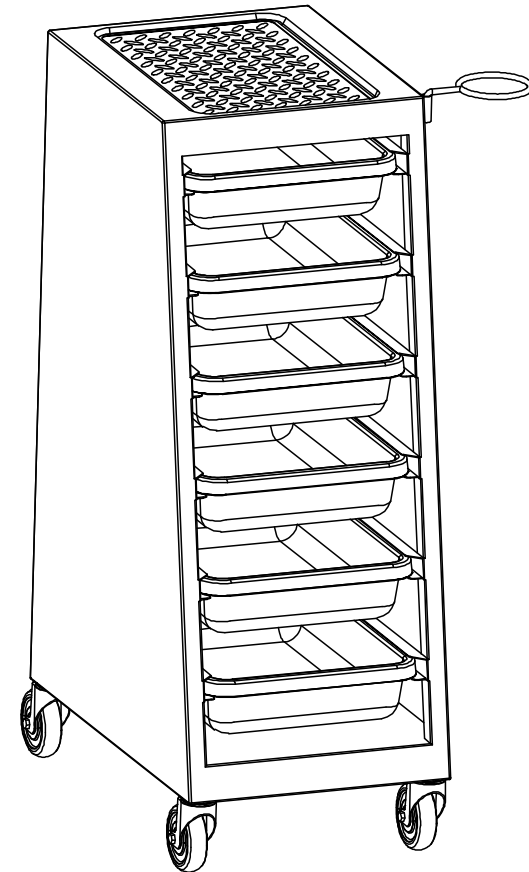

Instruction Manual

DELUXE METAL SALON TROLLEY
Designed by and for Professionals
Your Personal Hairdressing Assistant

PART LIST

A: Cabinet	B: Drawer	C: Silicon mat
1 PC	6 PCS	1 PC
		
D: Wheel	E: Dryer Holder	
4 PCS	1 PC	
		

ASSEMBLING

Step 1

Step 2

Step 3

Step 4