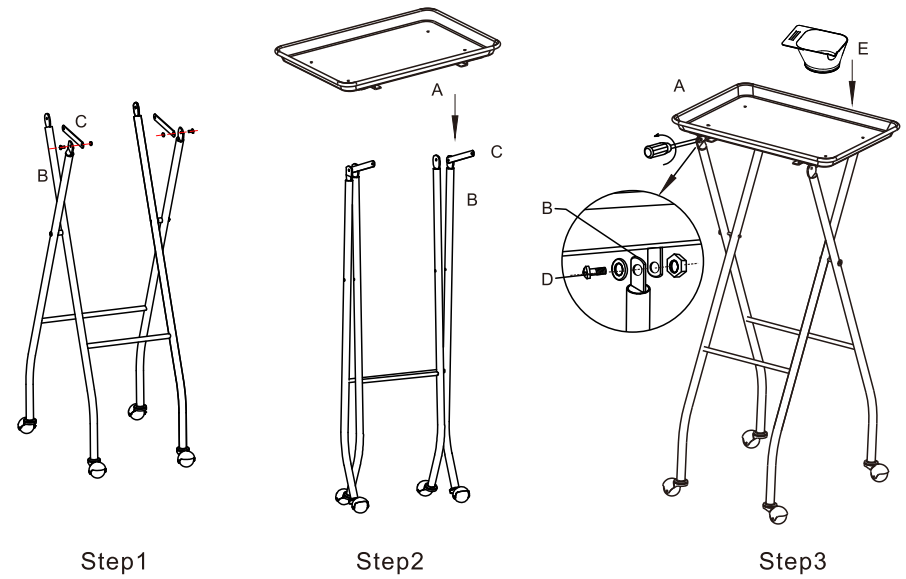

PART LIST

A: Top Tray	B: Folding Legs	C: Connection bar
1 PC	1 PC	2PCS
D: Hardwares		E: Bowl
4 Sets		4 PCS
BOLT		
WASHER		
NUT		

INSTALLATION