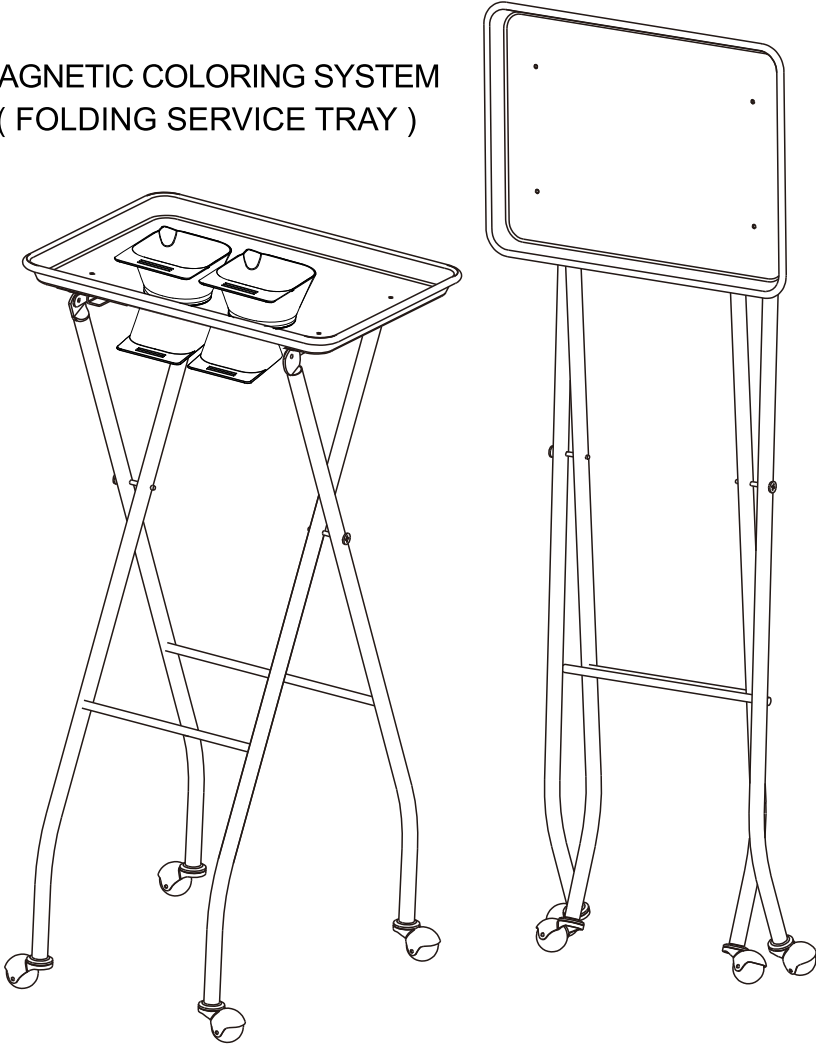

## FEATURES

- 4 Pcs color bowls with magnets built in the bottom.
- No exposed screws or magnet pieces, fully washable without worrying about rusting.
- Firmly attach to any iron surfaces. No more flipping over, no more splashing color during operations.
- Conveniently stow under bottom of metal tray when not being used, save space, easy to fetch .
- Easily folds away for Compact Storage, saving up to 80% space.
- Smooth ball–shape wheels, easily move around without making much noises.

## MAGNETIC COLORING SYSTEM ( FOLDING SERVICE TRAY )

Designed by and for Professionals  
Your Personal Hairdressing Assistant

## PART LIST

| A: Top Tray   | B: Folding Legs   | C: Connection bar   |
|---|---|---|
| 1 PC  | 1 PC  | 2PCS  |
|  |    |    |
| D: Hardwares  |   | E: Bowl   |
| 4 Sets  |   | 4 PCS   |
| <b>BOLT</b>   |   |  |
| <b>WASHER</b>   |  |   |
| <b>NUT</b>  |  |   |