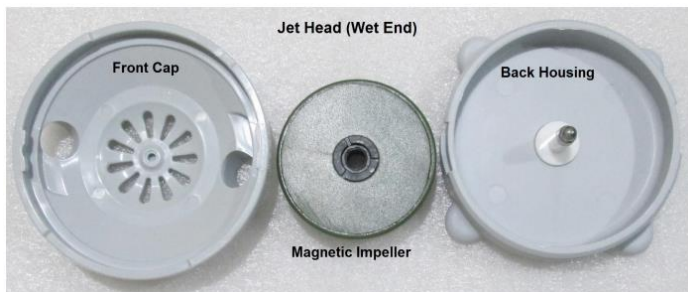

## MILAN & ALLURE INFO *(Milan shown)*

**NOTICE: The Milan & Allure have NO Discharge pump.** If you need a discharge pump, we suggest using the *Saniflo Sani-Shower™* available on Amazon. The *Saniflo Sani-Shower™* is an external discharge pump and used in many salons.

All Keller International pedicure spas use what's known as a Magnetic Jet which are popular in the Salon / Pedicure industry. Magnetic Jets are easy to clean as the only part that needs cleaning is the "Face" (commonly known as the "Wet-End").

Below is shown the "Wet-End" that is ready for cleaning.

**PRO-TIP:** Having multiple "wet-Ends" clean and ready to use will provide a much faster turn around time.