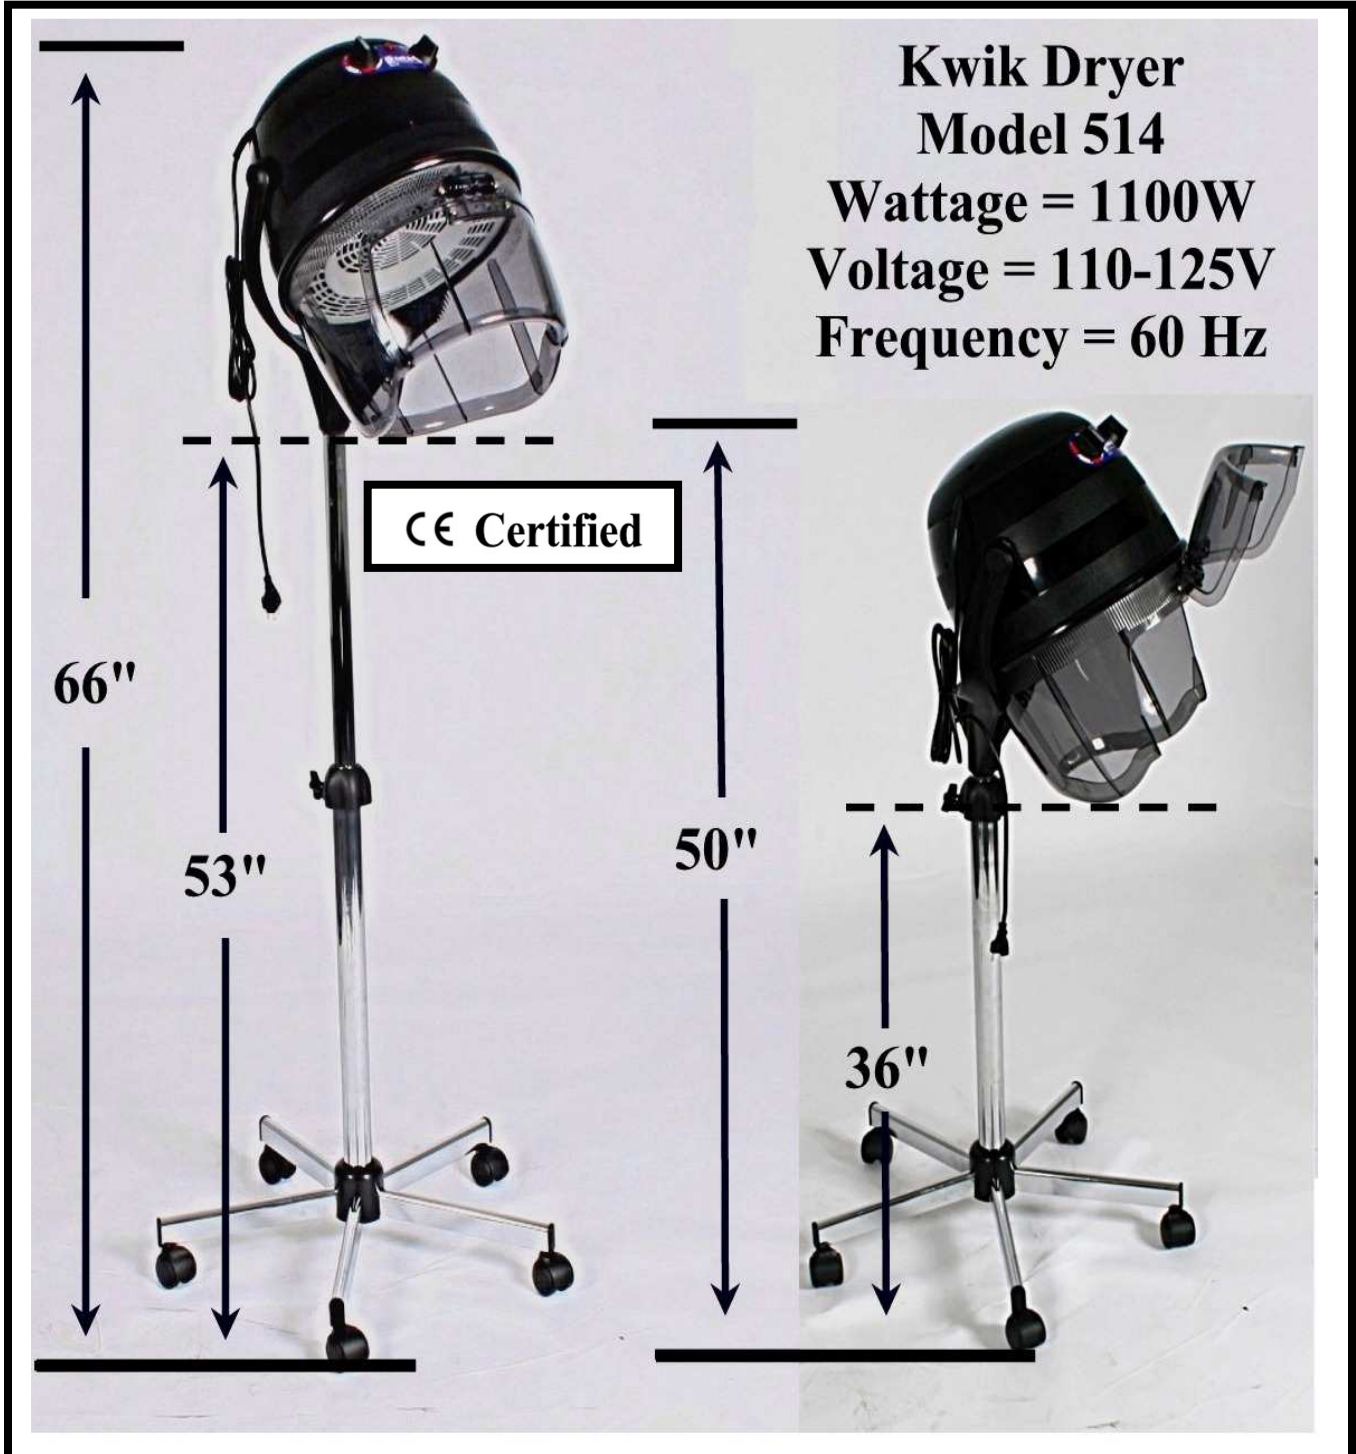

PIBBS Kwik Hair Dryer Model 514
Keller Distributed

Timer Knob on Left – Sets drying time from 1 to 60 minutes.

Temperature Knob on Right – Sets drying temperature from 10° C to 70° C.

**Total Weight = 30 pounds.
Caster Base = 13” by 16”**