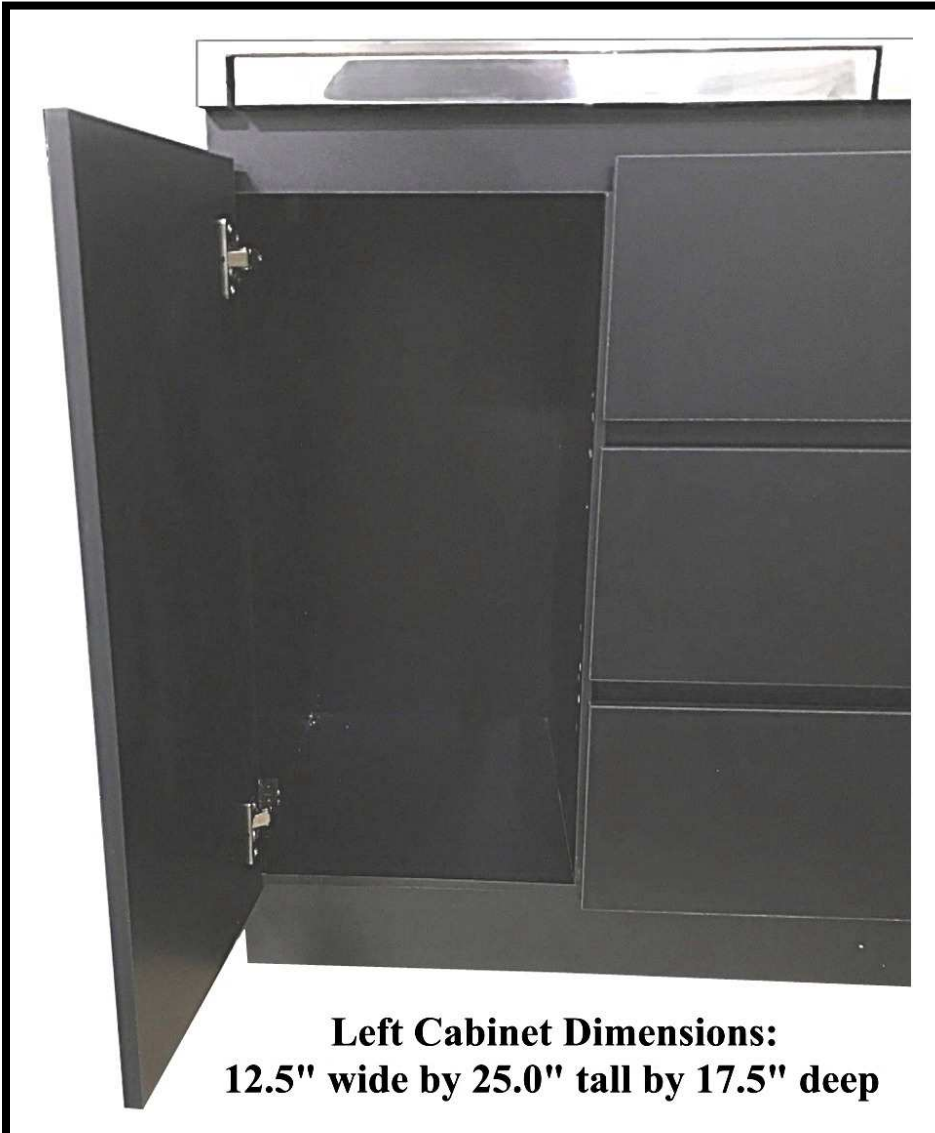

KELLER INTERNATIONAL, LLC
1431 Lake Rd, Hamlin, NY. 14464
Tele#: 1-800-578-8772
Fax#: 1-585-964-8093
www.kellerinternational.com

K9800 Brooklyn Color Bar Specifications

K9800 Color Bar Dimensions

K9800 Bottom Unit is 21.00" Deep
K9800 Top Unit is 11.50" Deep

K9800 Color Bar
Counter Top: 39.5" Long by 18.0" Wide
Slide Out Table: 19.5" Long by 11.5" wide by 1.5" Thick

Sink Dimensions:
14.5" long
12.5" wide
7.0" deep

K9800 Color Bar Bottom Unit
Effective Inside Drawer Dimensions
10.75" wide / 13.00" deep / 6.00" high

**Left Cabinet Dimensions:
12.5" wide by 25.0" tall by 17.5" deep**

Two (2) Shelves: 17.5" long by 12.5" wide

- Two (2) holes in the bottom of the right cabinet for drain hose and/or water lines (see picture above).
- Four Inch diameter hole in the top right corner of the right cabinet can be used for water lines (see picture at left).
- The used towel basket is 11" wide by 8.5" deep by 11.5" tall – accessed by 6" diameter door below.

- **36 tall slots**
- **36 short slots**
- **Tall Slots are 1.75" wide / 8.25" tall / 7.75" deep**
- **Short Slots are 1.75" square by 7.75" deep**
- **Store all your professional hair chemical tubes in the large color rack above the stainless wash sink.**
- **This Keller furniture model is manufactured with a sleek black engineered hardwood to easily complement all hair styling salons and barbershop interior designs.**