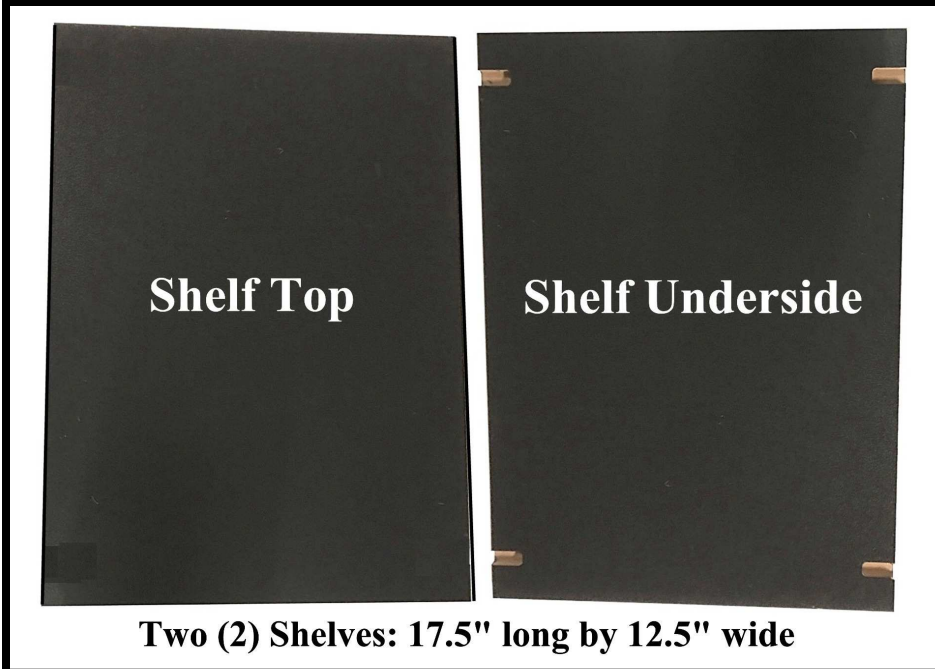

KELLER INTERNATIONAL, LLC
1431 Lake Rd, Hamlin, NY. 14464
Tele#: 1-800-578-8772
Fax#: 1-585-964-8093
www.kellerinternational.com

K9800 Brooklyn Color Bar Specifications

K9800 Color Bar Dimensions

K9800 Bottom Unit is 21.00" Deep
K9800 Top Unit is 11.50" Deep

K9800 Color Bar
Counter Top: 39.5" Long by 18.0" Wide
Slide Out Table: 19.5" Long by 11.5" wide by 1.5" Thick

Sink Dimensions:
14.5" long
12.5" wide
7.0" deep

K9800 Color Bar Bottom Unit
Effective Inside Drawer Dimensions
10.75" wide / 13.00" deep / 6.00" high

**Left Cabinet Dimensions:
12.5" wide by 25.0" tall by 17.5" deep**

Two (2) Shelves: 17.5" long by 12.5" wide

- Two (2) holes in the bottom of the right cabinet for drain hose and/or water lines (see picture above).
- Four Inch diameter hole in the top right corner of the right cabinet can be used for water lines (see picture at left).
- The used towel basket is 11" wide by 8.5" deep by 11.5" tall – accessed by 6" diameter door below.

- **36 tall slots**
- **36 short slots**
- **Tall Slots are 1.75" wide / 8.25" tall / 7.75" deep**
- **Short Slots are 1.75" square by 7.75" deep**
- **Store all your professional hair chemical tubes in the large color rack above the stainless wash sink.**
- **This Keller furniture model is manufactured with a sleek black engineered hardwood to easily complement all hair styling salons and barbershop interior designs.**