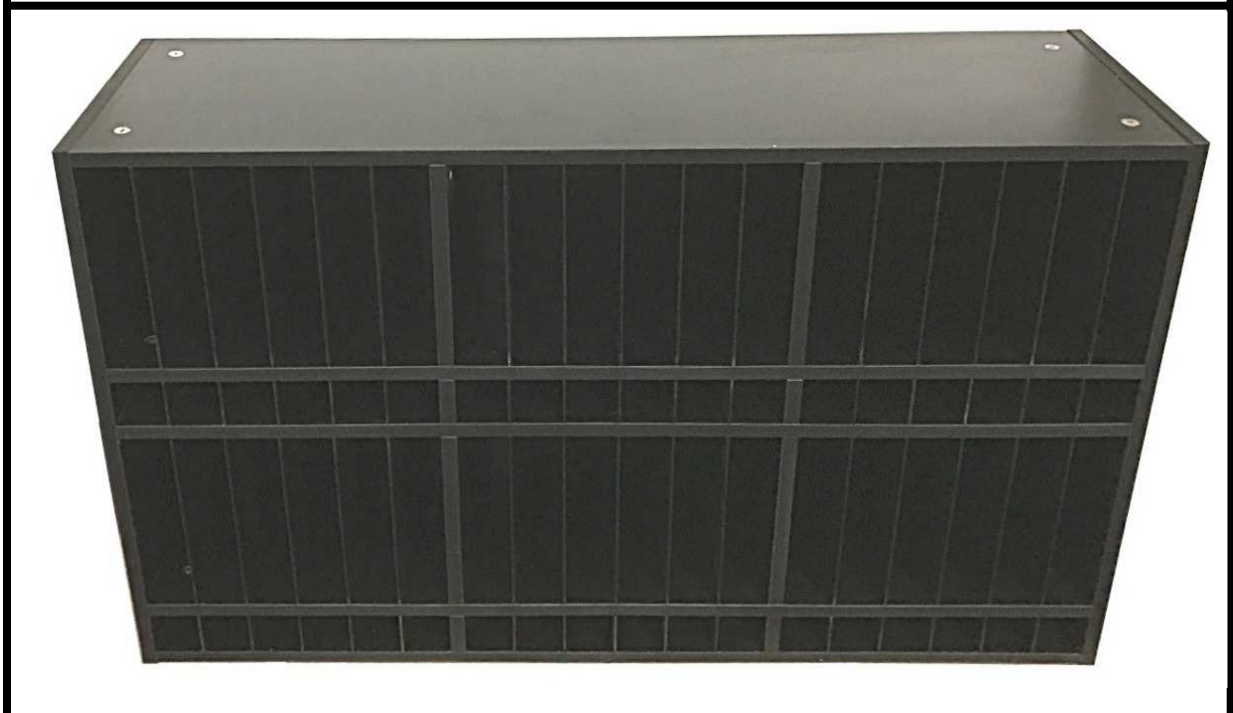

KELLER INTERNATIONAL, LLC
1431 Lake Rd, Hamlin, NY. 14464
Tele#: 1-800-578-8772
Fax#: 1-585-964-8093
www.kellerinternational.com

K9800 Brooklyn Color Bar Specifications

K9800 Color Bar Dimensions

K9800 Bottom Unit is 21.00" Deep
K9800 Top Unit is 11.50" Deep

K9800 Color Bar
Counter Top: 39.5" Long by 18.0" Wide
Slide Out Table: 19.5" Long by 11.5" wide by 1.5" Thick

Sink Dimensions:
14.5" long
12.5" wide
7.0" deep

K9800 Color Bar Bottom Unit
Effective Inside Drawer Dimensions
10.75" wide / 13.00" deep / 6.00" high

**Left Cabinet Dimensions:
12.5" wide by 25.0" tall by 17.5" deep**

Two (2) Shelves: 17.5" long by 12.5" wide

- Two (2) holes in the bottom of the right cabinet for drain hose and/or water lines (see picture above).
- Four Inch diameter hole in the top right corner of the right cabinet can be used for water lines (see picture at left).
- The used towel basket is 11" wide by 8.5" deep by 11.5" tall – accessed by 6" diameter door below.

- **36 tall slots**
- **36 short slots**
- **Tall Slots are 1.75" wide / 8.25" tall / 7.75" deep**
- **Short Slots are 1.75" square by 7.75" deep**
- **Store all your professional hair chemical tubes in the large color rack above the stainless wash sink.**
- **This Keller furniture model is manufactured with a sleek black engineered hardwood to easily complement all hair styling salons and barbershop interior designs.**