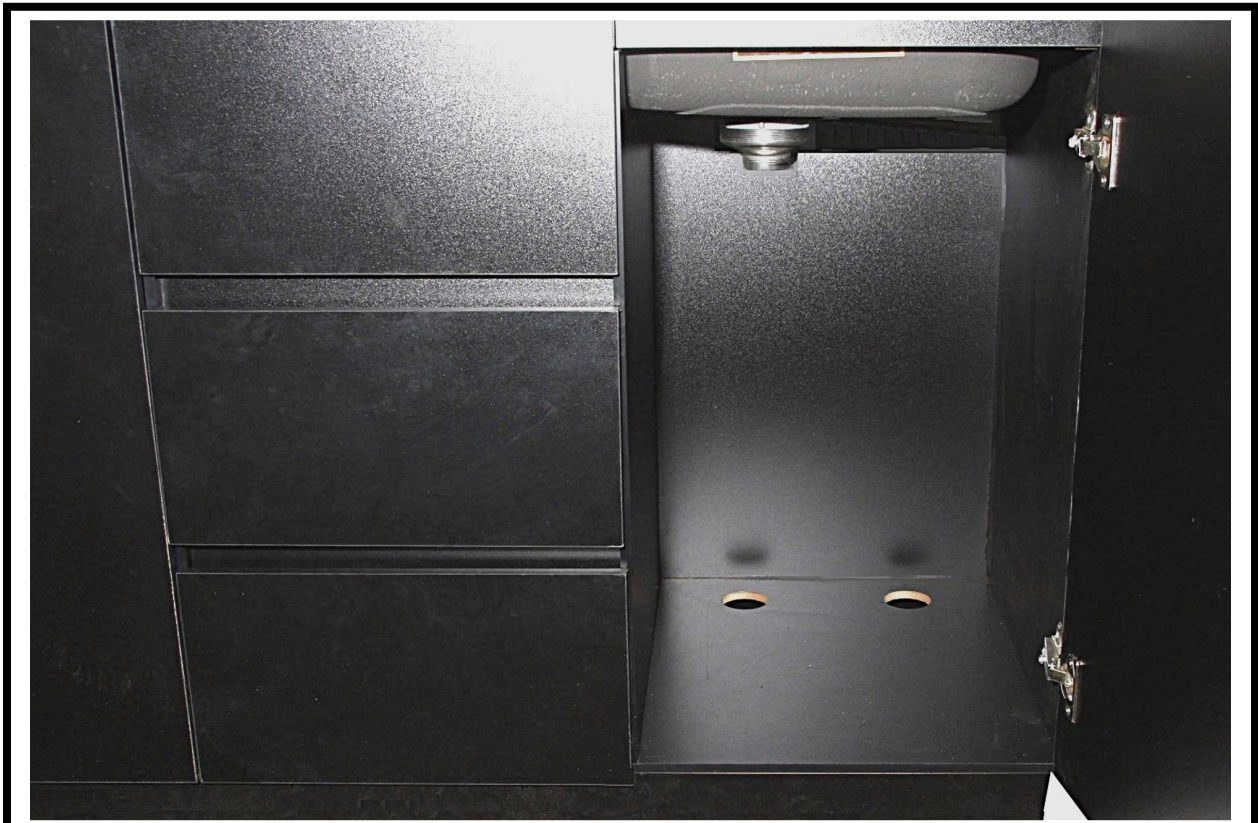

KELLER INTERNATIONAL, LLC
1431 Lake Rd, Hamlin, NY. 14464
Tele#: 1-800-578-8772
Fax#: 1-585-964-8093
www.kellerinternational.com

K9800 Brooklyn Color Bar Specifications

K9800 Color Bar Dimensions

K9800 Bottom Unit is 21.00" Deep
K9800 Top Unit is 11.50" Deep

K9800 Color Bar
Counter Top: 39.5" Long by 18.0" Wide
Slide Out Table: 19.5" Long by 11.5" wide by 1.5" Thick

Sink Dimensions:
14.5" long
12.5" wide
7.0" deep

K9800 Color Bar Bottom Unit
Effective Inside Drawer Dimensions
10.75" wide / 13.00" deep / 6.00" high

**Left Cabinet Dimensions:
12.5" wide by 25.0" tall by 17.5" deep**

Two (2) Shelves: 17.5" long by 12.5" wide

- Two (2) holes in the bottom of the right cabinet for drain hose and/or water lines (see picture above).
- Four Inch diameter hole in the top right corner of the right cabinet can be used for water lines (see picture at left).
- The used towel basket is 11" wide by 8.5" deep by 11.5" tall – accessed by 6" diameter door below.

- **36 tall slots**
- **36 short slots**
- **Tall Slots are 1.75" wide / 8.25" tall / 7.75" deep**
- **Short Slots are 1.75" square by 7.75" deep**
- **Store all your professional hair chemical tubes in the large color rack above the stainless wash sink.**
- **This Keller furniture model is manufactured with a sleek black engineered hardwood to easily complement all hair styling salons and barbershop interior designs.**