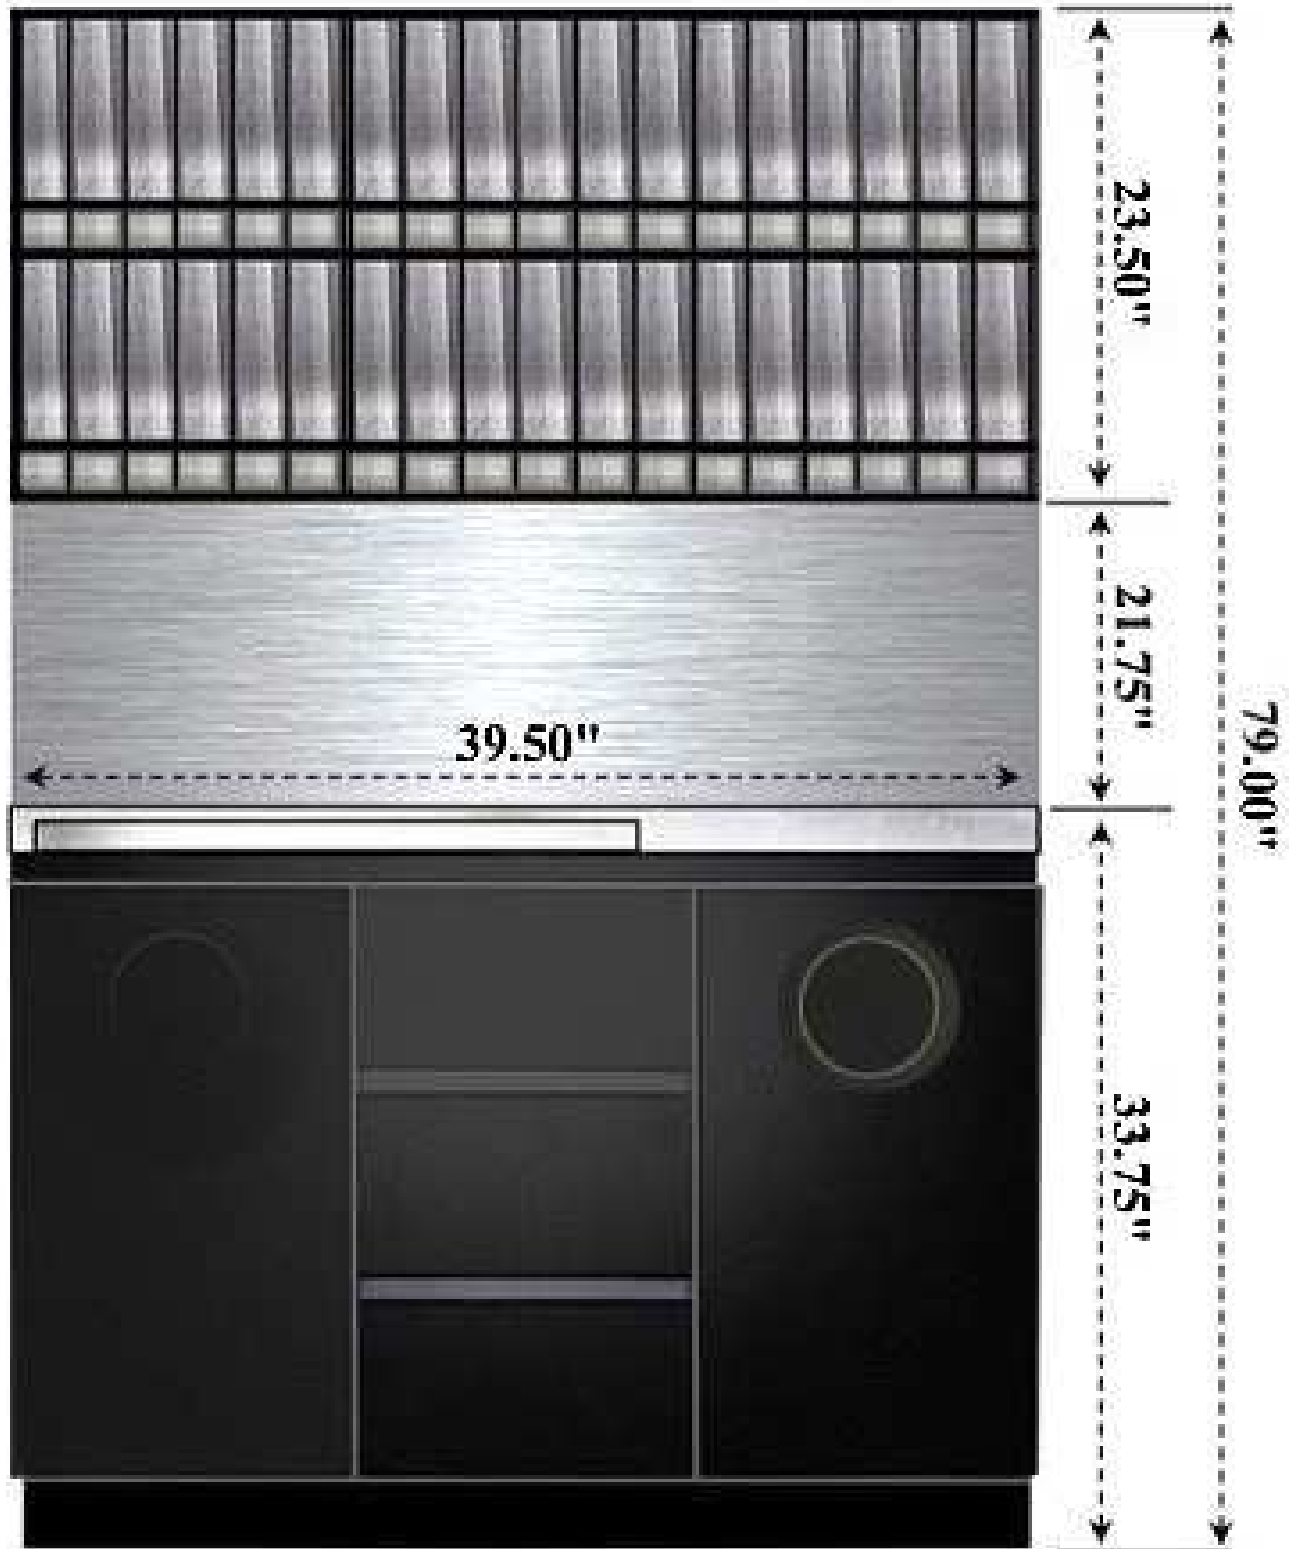

KELLER INTERNATIONAL, LLC
1431 Lake Rd, Hamlin, NY. 14464
Tele#: 1-800-578-8772
Fax#: 1-585-964-8093
www.kellerinternational.com

K9800 Brooklyn Color Bar Specifications

K9800 Color Bar Dimensions

K9800 Bottom Unit is 21.00" Deep
K9800 Top Unit is 11.50" Deep

K9800 Color Bar
Counter Top: 39.5" Long by 18.0" Wide
Slide Out Table: 19.5" Long by 11.5" wide by 1.5" Thick

Sink Dimensions:
14.5" long
12.5" wide
7.0" deep

K9800 Color Bar Bottom Unit
Effective Inside Drawer Dimensions
10.75" wide / 13.00" deep / 6.00" high

**Left Cabinet Dimensions:
12.5" wide by 25.0" tall by 17.5" deep**

Two (2) Shelves: 17.5" long by 12.5" wide

- Two (2) holes in the bottom of the right cabinet for drain hose and/or water lines (see picture above).
- Four Inch diameter hole in the top right corner of the right cabinet can be used for water lines (see picture at left).
- The used towel basket is 11" wide by 8.5" deep by 11.5" tall – accessed by 6" diameter door below.

- **36 tall slots**
- **36 short slots**
- **Tall Slots are 1.75" wide / 8.25" tall / 7.75" deep**
- **Short Slots are 1.75" square by 7.75" deep**
- **Store all your professional hair chemical tubes in the large color rack above the stainless wash sink.**
- **This Keller furniture model is manufactured with a sleek black engineered hardwood to easily complement all hair styling salons and barbershop interior designs.**