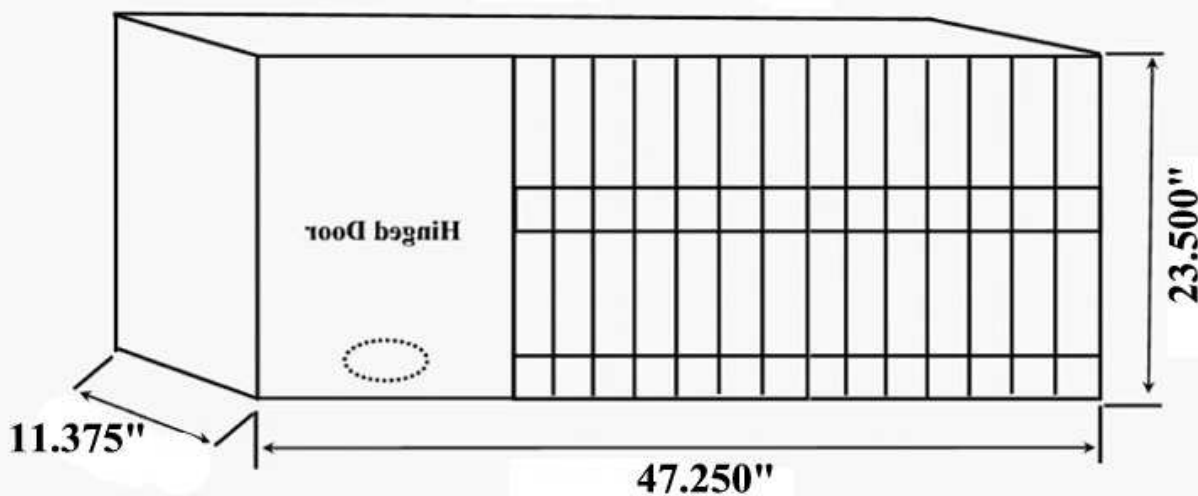

KELLER INTERNATIONAL, LLC

1431 LAKE RD, HAMLIN NY 14464

Info@kellerinternational.com

T: 1-800-578-8772 ▪ F: 1-585-964-8093

KELLER4SALON.COM

K9600 Color Bar without Sink - Specifications

- The K9600 unit is a duplicate of the Keller K9500 unit except for:
 - No sink
 - No slide-out table
 - No paper towel rack
 - No chemical rack
 - Cabinet on Left instead of Right

NOTE: The Floor Footprint = 47.5" wide by 77" high by 19" in depth.

**K9500 or K9600
Bottom Unit
Used Towel
Receptacle**

**Dividers Can Be
Removed To Create
Wider Cubbyholes**

K9600 Top Unit

The Keller K9600 Salon Color Bar without sink is complementary to our K9500! Now providing an extra extension for your color and chemical storage. Featured in either black or espresso to surely complement any salon or shop! Other characteristics include brushed stainless counter top for easy cleanup adding ample workspace. Cabinet space located below and above for bonus storage! A towel shoot is located on left side of the station to keep counters clean while making laundry duties easier. Stacking color storage slots are located right above the counter making for a more organized workspace. Be sure to view our Keller Salon Color Bar Combo for a larger workspace.