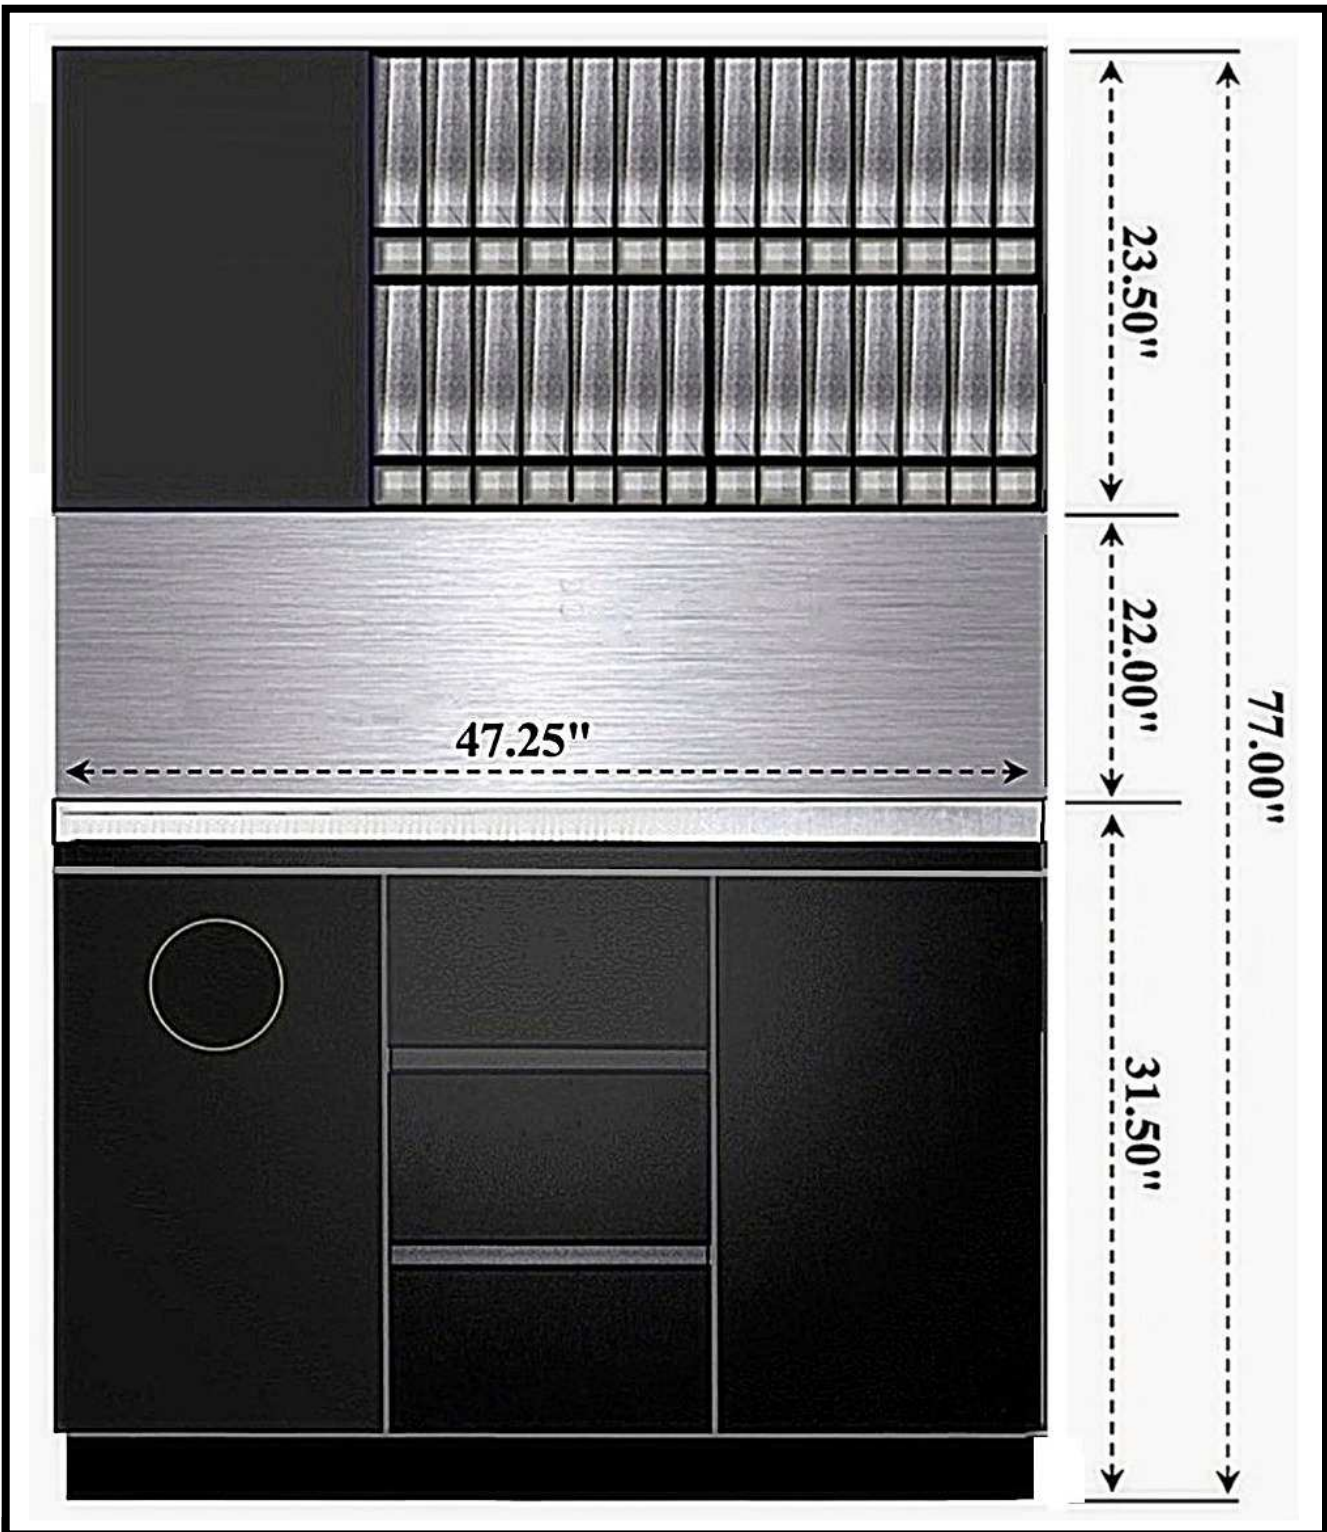

KELLER INTERNATIONAL, LLC

1431 LAKE RD, HAMLIN NY 14464

Info@kellerinternational.com

T: 1-800-578-8772 ▪ F: 1-585-964-8093

KELLER4SALON.COM

K9600 Color Bar without Sink - Specifications

- The K9600 unit is a duplicate of the Keller K9500 unit except for:
 - No sink
 - No slide-out table
 - No paper towel rack
 - No chemical rack
 - Cabinet on Left instead of Right

NOTE: The Floor Footprint = 47.5" wide by 77" high by 19" in depth.

**K9500 or K9600
Bottom Unit
Used Towel
Receptacle**

**Dividers Can Be
Removed To Create
Wider Cubbyholes**

K9600 Top Unit

The Keller K9600 Salon Color Bar without sink is complementary to our K9500! Now providing an extra extension for your color and chemical storage. Featured in either black or espresso to surely complement any salon or shop! Other characteristics include brushed stainless counter top for easy cleanup adding ample workspace. Cabinet space located below and above for bonus storage! A towel shoot is located on left side of the station to keep counters clean while making laundry duties easier. Stacking color storage slots are located right above the counter making for a more organized workspace. Be sure to view our Keller Salon Color Bar Combo for a larger workspace.