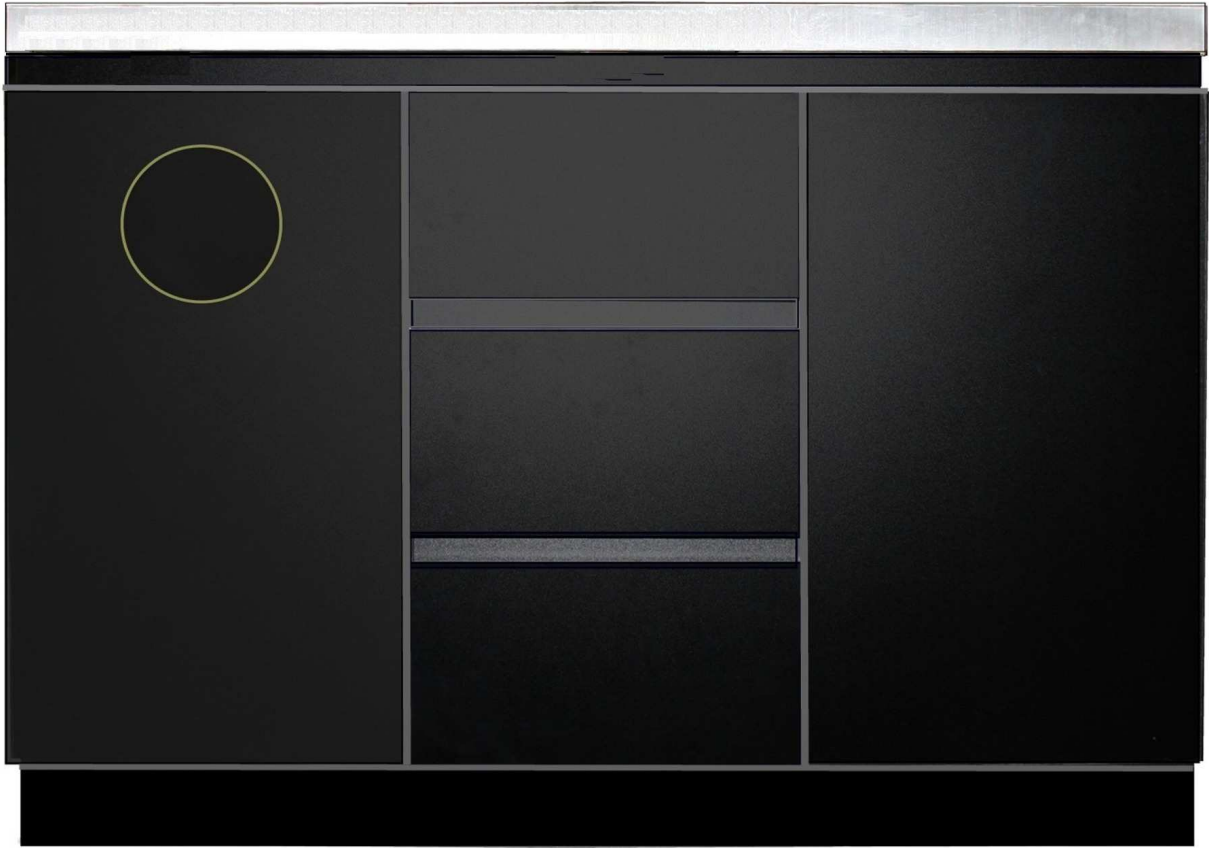

KELLER INTERNATIONAL, LLC

1431 LAKE RD, HAMLIN NY 14464

Info@kellerinternational.com

T: 1-800-578-8772 ▪ F: 1-585-964-8093

KELLER4SALON.COM

K9600 Color Bar without Sink - Specifications

- The K9600 unit is a duplicate of the Keller K9500 unit except for:
 - No sink
 - No slide-out table
 - No paper towel rack
 - No chemical rack
 - Cabinet on Left instead of Right

NOTE: The Floor Footprint = 47.5" wide by 77" high by 19" in depth.

**K9500 or K9600
Bottom Unit
Used Towel
Receptacle**

**Dividers Can Be
Removed To Create
Wider Cubbyholes**

K9600 Top Unit

The Keller K9600 Salon Color Bar without sink is complementary to our K9500! Now providing an extra extension for your color and chemical storage. Featured in either black or espresso to surely complement any salon or shop! Other characteristics include brushed stainless counter top for easy cleanup adding ample workspace. Cabinet space located below and above for bonus storage! A towel shoot is located on left side of the station to keep counters clean while making laundry duties easier. Stacking color storage slots are located right above the counter making for a more organized workspace. Be sure to view our Keller Salon Color Bar Combo for a larger workspace.