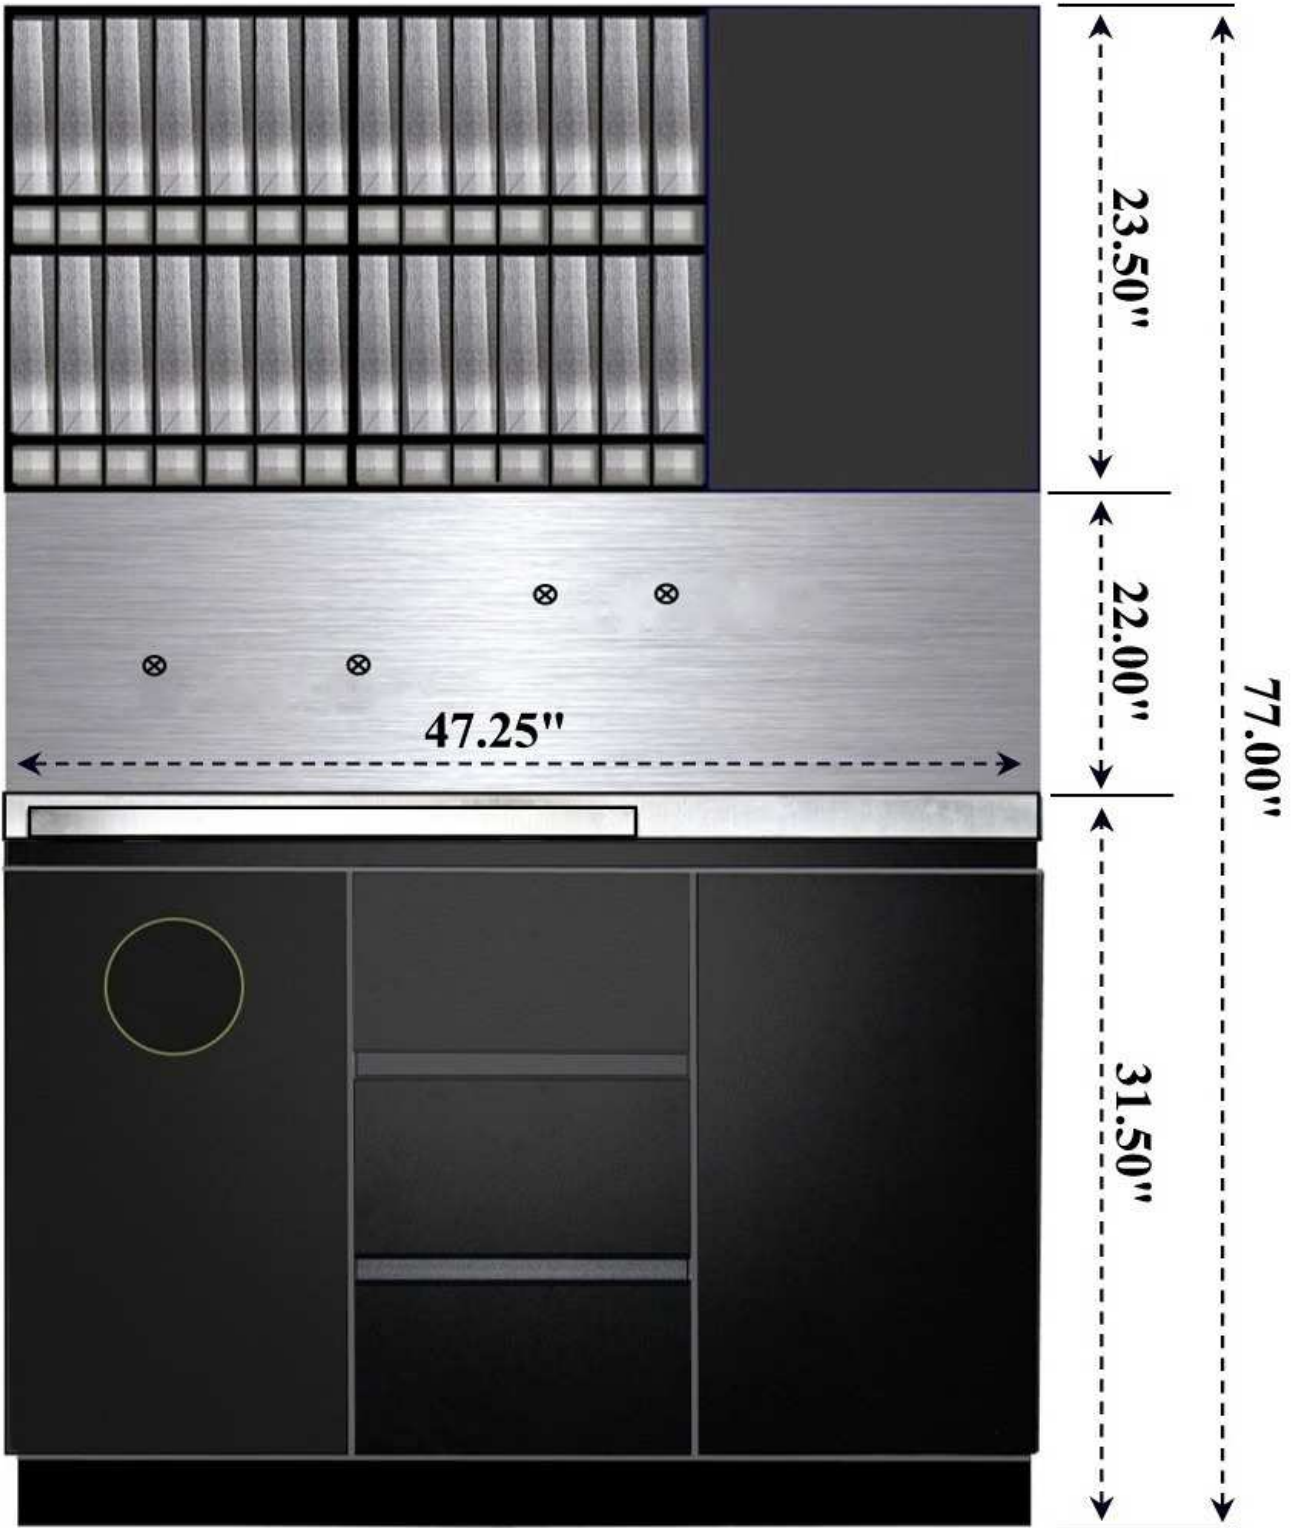

## **K9500 Color Bar Specifications**

# K9500 Color Bar Dimensions

**K9500 Bottom Unit is 20.50" Deep**  
**K9500 Top Unit is 11.50" Deep**

**K9500 Color Bar**  
Counter Top: 47" long by 20" wide  
Slide Out Table: 30" long by 16" wide by 2" thick

**K9500 Color Bar**  
**Stainless Steel Sink**  
16" long  
11" wide  
7" deep