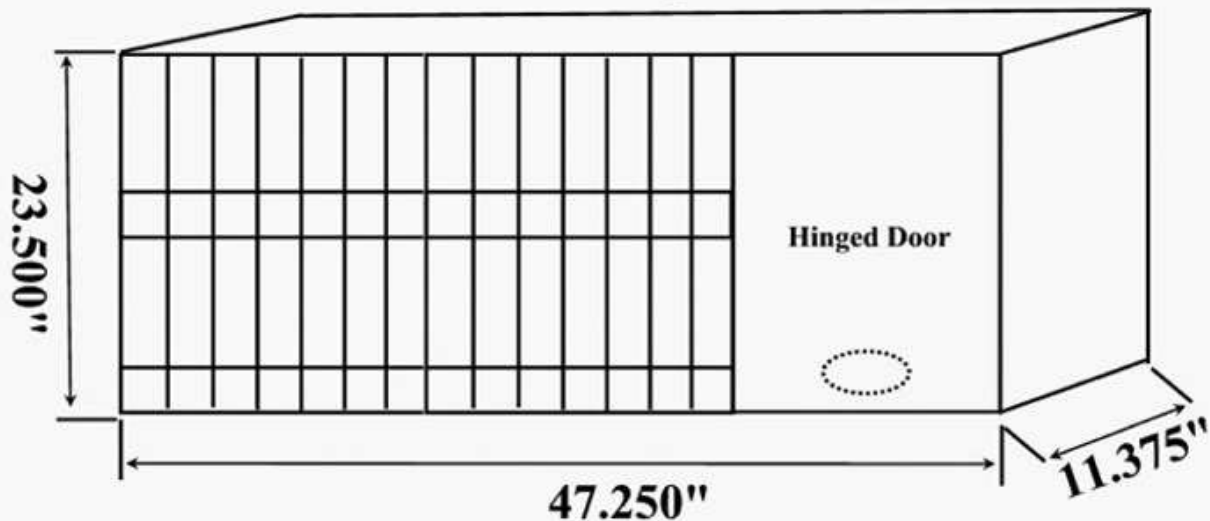

KELLER INTERNATIONAL, LLC
1431 Lake Rd, Hamlin, NY. 14464
Tele#: 1-800-578-8772
Fax#: 1-585-964-8093
www.kellerinternational.com

K9500 – K9600 Color Bar Combo Specifications

**K9600
Unit**

Some Assembly Required.
Both units combined have a Floor Footprint
of 94.5" wide by 77" high by 19" in depth.

K9500 Color Bar
Counter Top: 47" long by 20" wide
Slide Out Table: 30" long by 16" wide by 2" thick

K9500 Color Bar
Stainless Steel Sink
16" long
11" wide
7" deep

**Dividers Can Be
Removed To Create
Wider Cubbyholes**

K9500 Top Unit

This Color Bar Combo is perfect for any salon or shop looking to add storage and organization to their hair color area. Featured in a beautiful black or espresso hardwood, this color bar station features ample cabinet storage above and below, two towel shoots with baskets, double stacking color storage slots and brushed stainless countertop! This unit also features a sink station with faucet for easy clean up and rinsing. Grabbing towels from the upper cabinet is made easy with the access hole located just above the sink. Bonus, expandable pull-out countertop for additional workspace