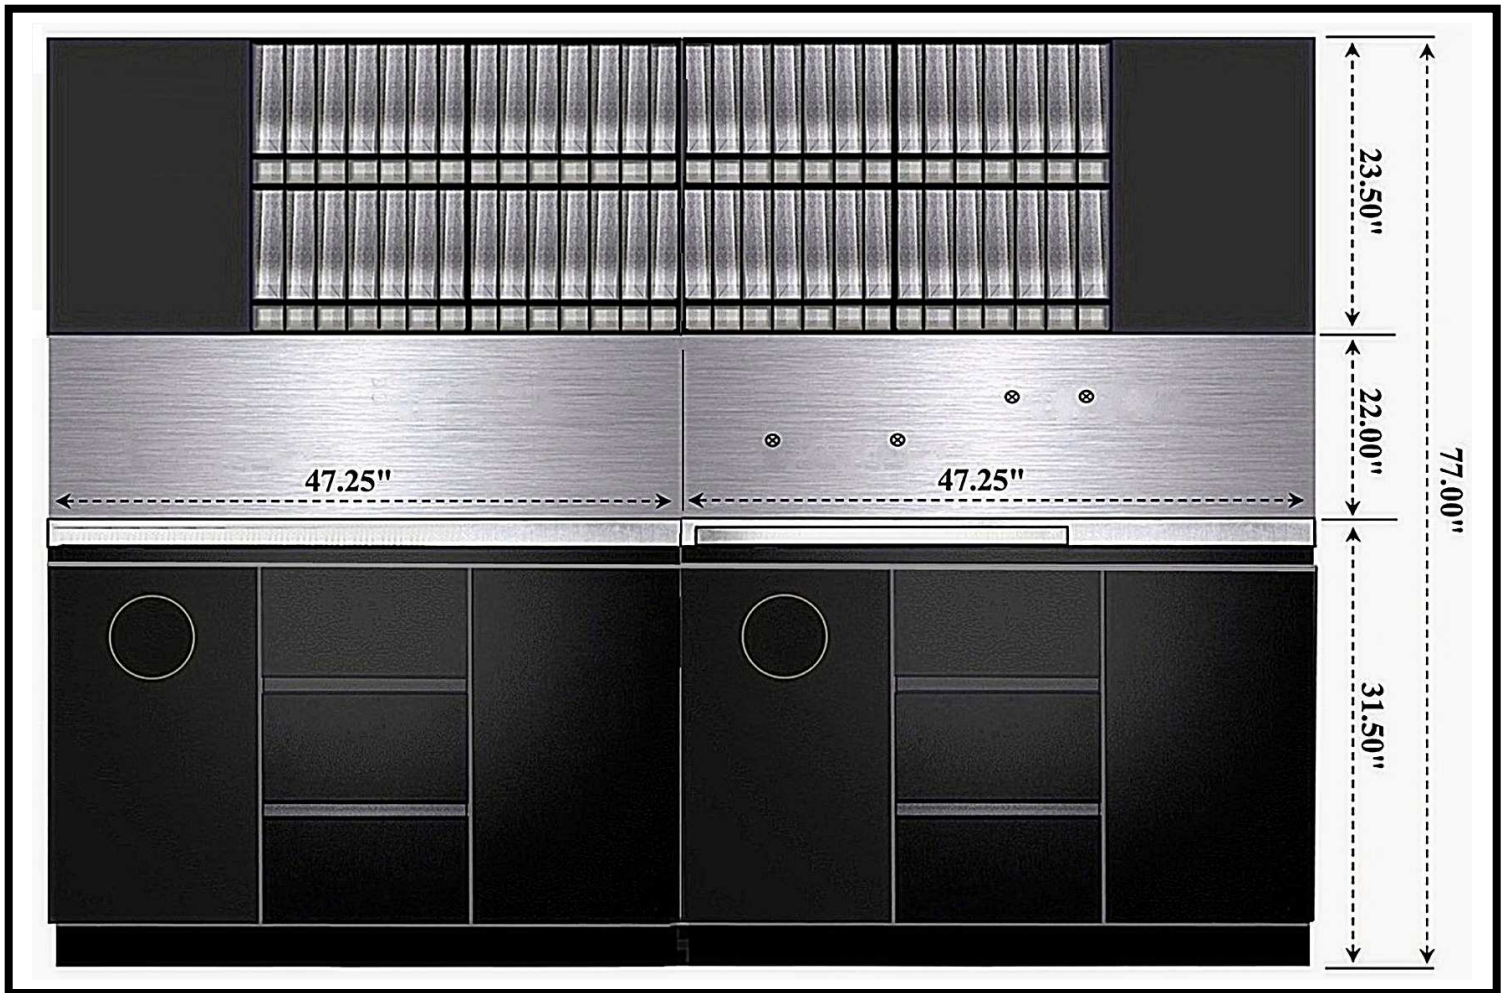

KELLER INTERNATIONAL, LLC
1431 Lake Rd, Hamlin, NY. 14464
Tele#: 1-800-578-8772
Fax#: 1-585-964-8093
www.kellerinternational.com

K9500 – K9600 Color Bar Combo Specifications

**K9600
Unit**

Some Assembly Required.
Both units combined have a Floor Footprint
of 94.5" wide by 77" high by 19" in depth.

- **The K9600 unit is a duplicate of the K9500 unit except for:**
 - **No sink**
 - **No slide-out table**
 - **No paper towel rack**
 - **No chemical rack**

NOTE: There is an extra waste basket and another cabinet – which are in a reverse position when compared to the K9500 unit.

K9500 Color Bar
Counter Top: 47" long by 20" wide
Slide Out Table: 30" long by 16" wide by 2" thick

K9500 Color Bar
Stainless Steel Sink
16" long
11" wide
7" deep

**Dividers Can Be
Removed To Create
Wider Cubbyholes**

K9500 Top Unit

This Color Bar Combo is perfect for any salon or shop looking to add storage and organization to their hair color area. Featured in a beautiful black or espresso hardwood, this color bar station features ample cabinet storage above and below, two towel shoots with baskets, double stacking color storage slots and brushed stainless countertop! This unit also features a sink station with faucet for easy clean up and rinsing. Grabbing towels from the upper cabinet is made easy with the access hole located just above the sink. Bonus, expandable pull-out countertop for additional workspace