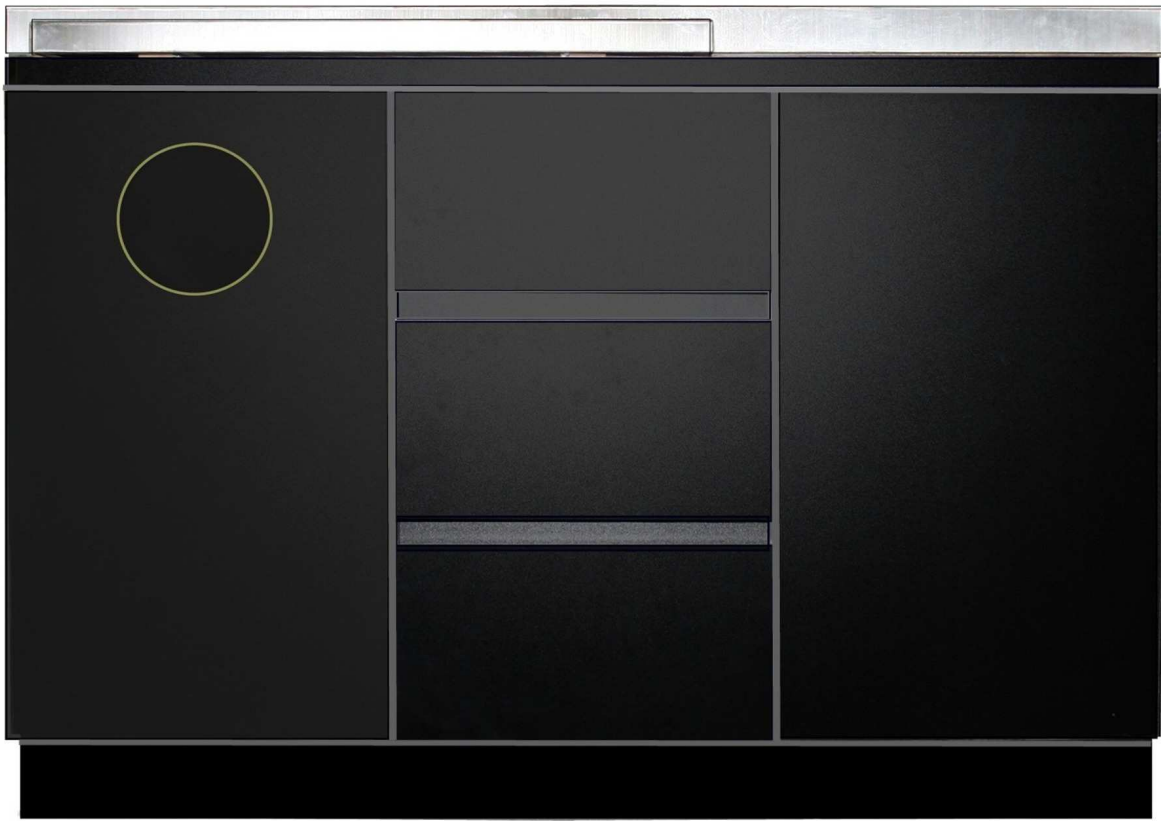

KELLER INTERNATIONAL, LLC
1431 Lake Rd, Hamlin, NY. 14464
Tele#: 1-800-578-8772
Fax#: 1-585-964-8093
www.kellerinternational.com

K9500 – K9600 Color Bar Combo Specifications

**K9600
Unit**

Some Assembly Required.
Both units combined have a Floor Footprint
of 94.5" wide by 77" high by 19" in depth.

- **The K9600 unit is a duplicate of the K9500 unit except for:**
 - **No sink**
 - **No slide-out table**
 - **No paper towel rack**
 - **No chemical rack**

NOTE: There is an extra waste basket and another cabinet – which are in a reverse position when compared to the K9500 unit.

K9500 Color Bar
Counter Top: 47" long by 20" wide
Slide Out Table: 30" long by 16" wide by 2" thick

K9500 Color Bar
Stainless Steel Sink
16" long
11" wide
7" deep

**Dividers Can Be
Removed To Create
Wider Cubbyholes**

K9500 Top Unit

This Color Bar Combo is perfect for any salon or shop looking to add storage and organization to their hair color area. Featured in a beautiful black or espresso hardwood, this color bar station features ample cabinet storage above and below, two towel shoots with baskets, double stacking color storage slots and brushed stainless countertop! This unit also features a sink station with faucet for easy clean up and rinsing. Grabbing towels from the upper cabinet is made easy with the access hole located just above the sink. Bonus, expandable pull-out countertop for additional workspace