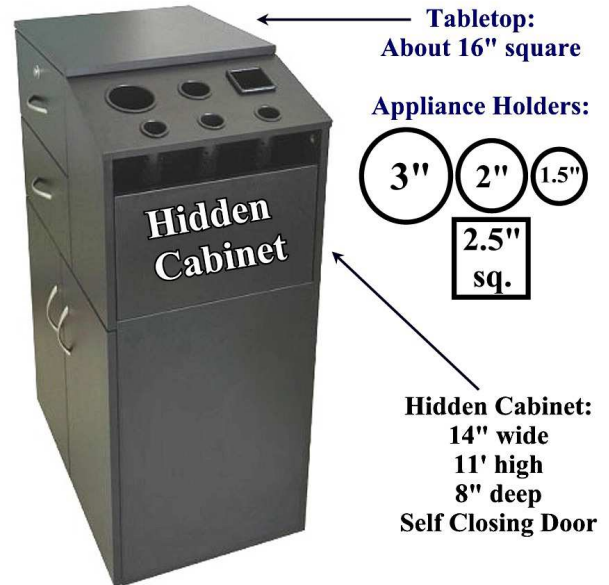

KELLER INTERNATIONAL, LLC

1431 LAKE RD, HAMLIN NY 14464

Info@kellerinternational.com

T: 1-800-578-8772 ▪ F: 1-585-964-8093

KELLER4SALON.COM

K7500 Modern Portable Styling Station

Total Footprint: about 24" long by 40" high by 16" wide

The K7500 Modern Portable Styling Station comes completely assembled in its Shipping Box and weighs 90 pounds. Door & Drawer Handles need to be installed.

- This station is mounted on four easy glide caster wheels for portable movement.
- Lockable drawer for personal belongings or currency.

- **Hidden Cabinet beneath the Appliance Holders – door becomes a little table.**
- **Door is self closing after you give it a little upward boost.**