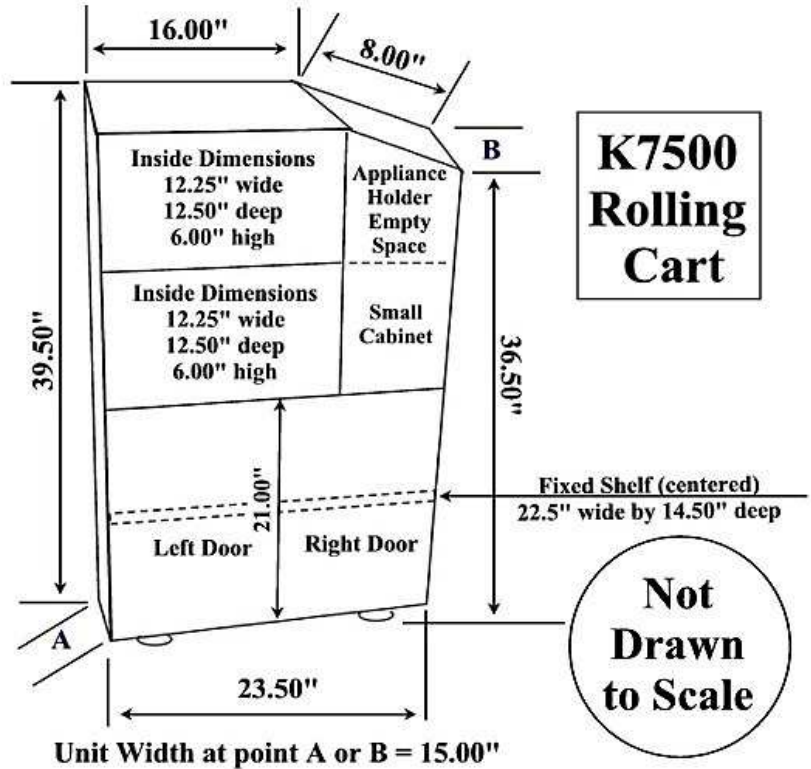

KELLER INTERNATIONAL, LLC

1431 LAKE RD, HAMLIN NY 14464

Info@kellerinternational.com

T: 1-800-578-8772 ▪ F: 1-585-964-8093

KELLER4SALON.COM

K7500 Modern Portable Styling Station

Total Footprint: about 24" long by 40" high by 16" wide

The K7500 Modern Portable Styling Station comes completely assembled in its Shipping Box and weighs 90 pounds. Door & Drawer Handles need to be installed.

- This station is mounted on four easy glide caster wheels for portable movement.
- Lockable drawer for personal belongings or currency.

- **Hidden Cabinet beneath the Appliance Holders – door becomes a little table.**
- **Door is self closing after you give it a little upward boost.**