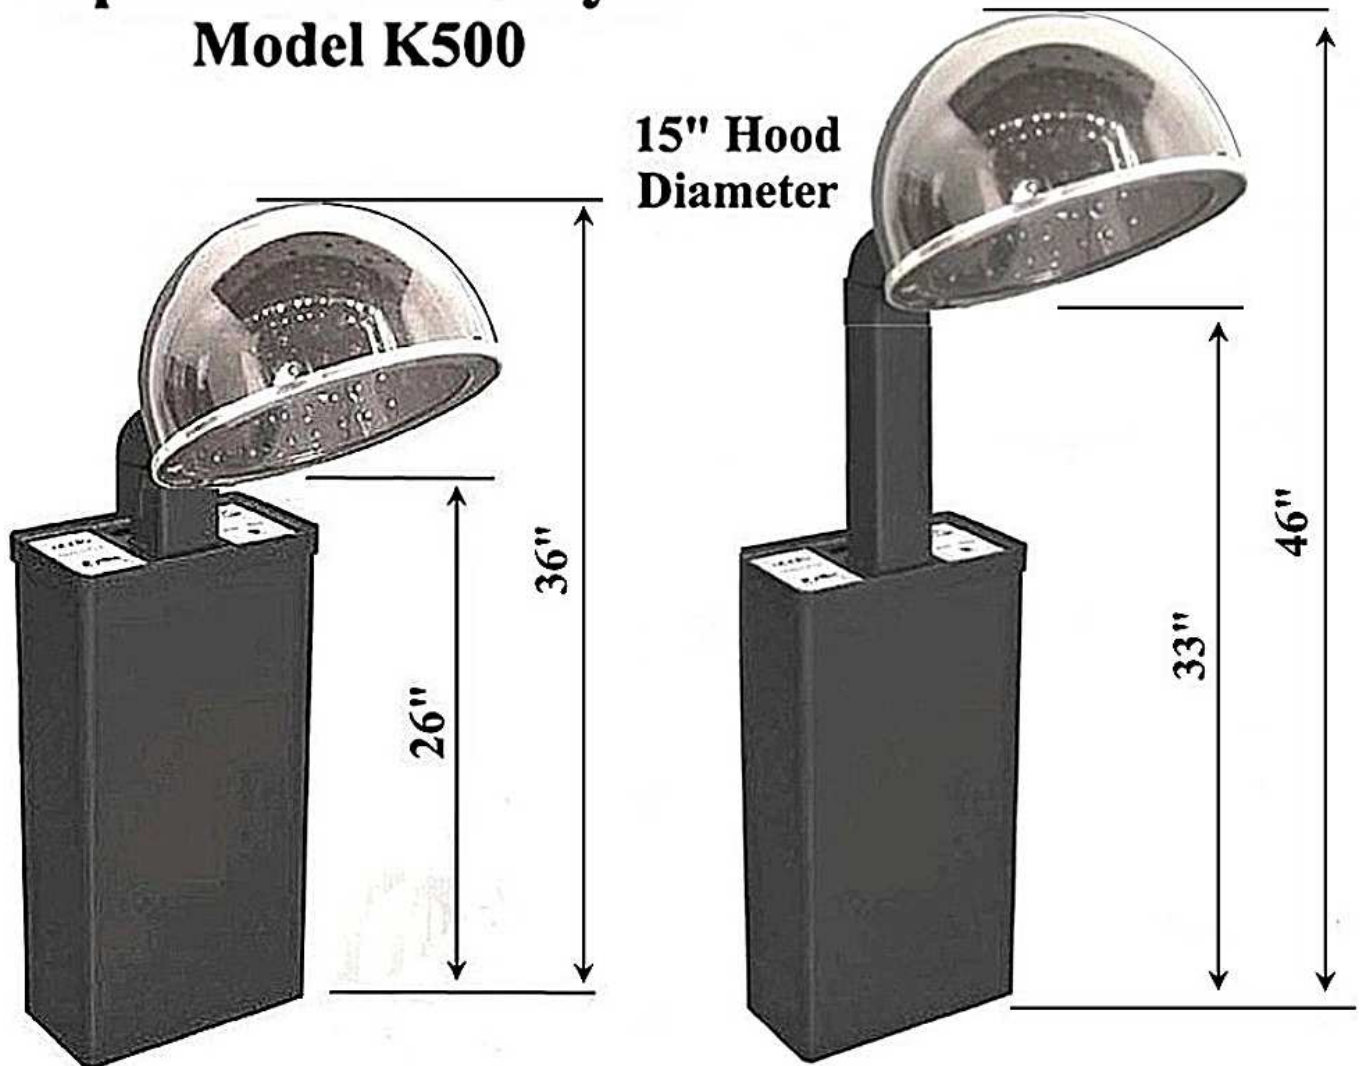

KELLER INTERNATIONAL, LLC

1431 LAKE RD, HAMLIN NY 14464

Info@kellerinternational.com

T: 1-800-578-8772 • F: 1-585-964-8093

KELLER4SALON.COM

K500 Model – Apollo Box Hair Dryer

Apollo Box Hair Dryer Model K500

Dryer Box Dimensions: 12.5" wide; 7.0" deep; 24.0" high

The Apollo, manufactured by Jeffco, contains an easy to use digital time control panel and a digital temperature control panel with push button controls.

- Able to set the heat up to 150° F.
- Has an automatic two-minute cool down cycle.
- Has an over-sized smoked hood.
- This unit is ETL listed within the United States and Canada.
- Also comes with an amazing 2 year Jeffco Warranty on motor and hood!

Features:

- 110 volts
- 13 amps
- 1400 watts
- Power Cord: 6 feet
- Wheel Kit Compatible

Removable Air Filter

**Typical Dryer Box
Inside a Dryer Chair.**

24.0"

**Dryer
Wheel
Kit**

- If you're looking for the hottest dryer on the Keller website – this is the dryer for you.
- The Apollo Box Hair Dryer is a reliable addition to your hair styling services!
- This salon box dryer has a two-minute automatic cool-down cycle.
- Additional features include button controls and an over-sized smoked hood.
- This product is ETL listed within the United States and Canada.
- Also comes with an amazing 2 year Jeffco Warranty on motor and hood!