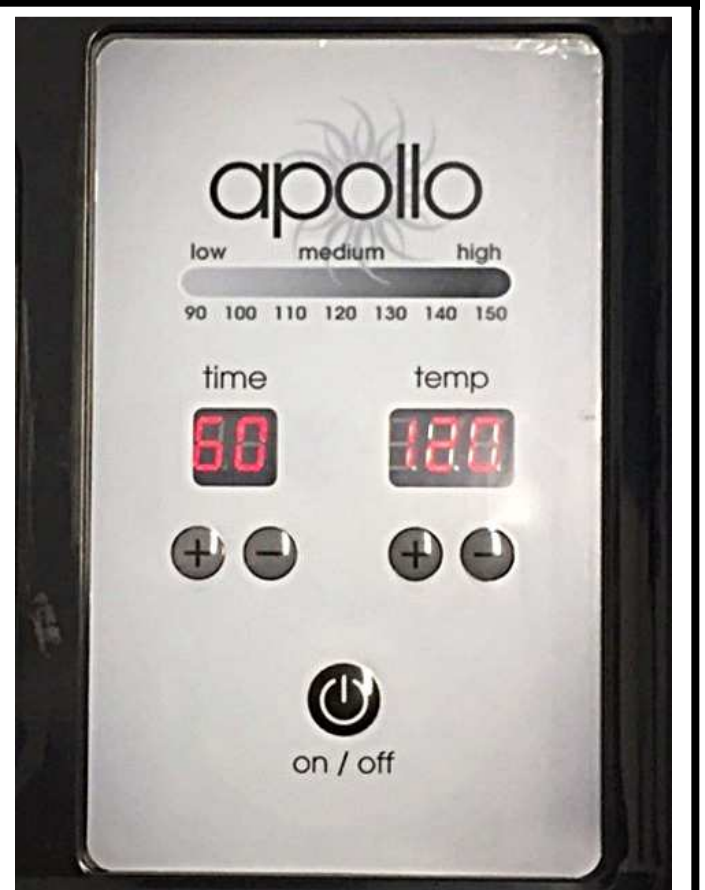

Dryer Box Dimensions: 12.5" wide; 7.0" deep; 24.0" high

The Apollo, manufactured by Jeffco, contains an easy to use digital time control panel and a digital temperature control panel with push button controls.

- Able to set the heat up to 150° F.
- Has an automatic two-minute cool down cycle.
- Has an over-sized smoked hood.
- This unit is ETL listed within the United States and Canada.
- Also comes with an amazing 2 year Jeffco Warranty on motor and hood!

Features:

- 110 volts
- 13 amps
- 1400 watts
- Power Cord: 6 feet
- Wheel Kit Compatible

Removable Air Filter

**Typical Dryer Box
Inside a Dryer Chair.**

24.0"

**Dryer
Wheel
Kit**

- If you're looking for the hottest dryer on the Keller website – this is the dryer for you.
- The Apollo Box Hair Dryer is a reliable addition to your hair styling services!
- This salon box dryer has a two-minute automatic cool-down cycle.
- Additional features include button controls and an over-sized smoked hood.
- This product is ETL listed within the United States and Canada.
- Also comes with an amazing 2 year Jeffco Warranty on motor and hood!