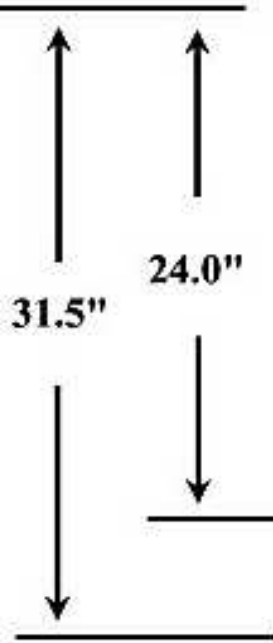

Features:

- 110 volts
- 13 amps
- 1400 watts
- Power Cord: 6 feet
- Wheel Kit Compatible

Removable Air Filter

**Typical Dryer Box
Inside a Dryer Chair.**

24.0"

**Dryer
Wheel
Kit**

- If you're looking for the hottest dryer on the Keller website – this is the dryer for you.
- The Apollo Box Hair Dryer is a reliable addition to your hair styling services!
- This salon box dryer has a two-minute automatic cool-down cycle.
- Additional features include button controls and an over-sized smoked hood.
- This product is ETL listed within the United States and Canada.
- Also comes with an amazing 2 year Jeffco Warranty on motor and hood!