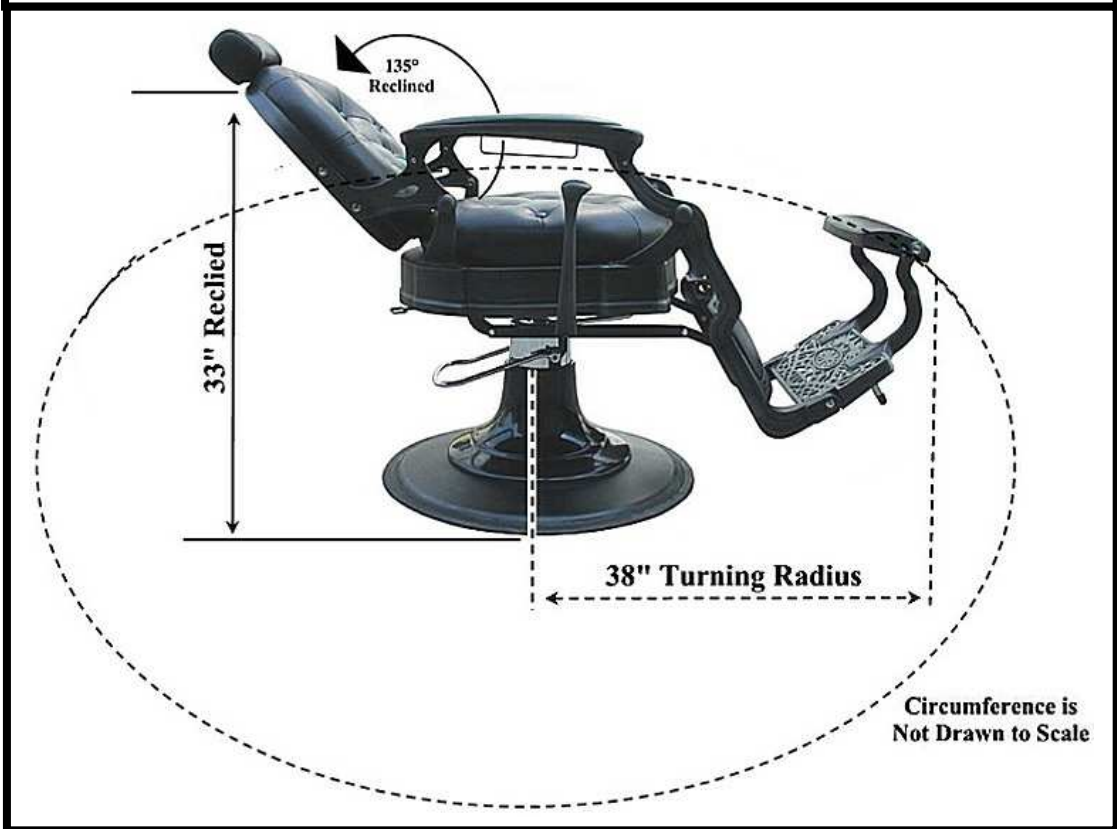

KELLER INTERNATIONAL, LLC

1431 Lake Rd. Hamlin, NY 14464

info@kellerinternational.com

1-800-578-8772 | Fax:1-585-964-8093

Keller4salon.com

K2399 Dynasty Barber Chair

- **Ships in one (1) box at 150 pounds – the chair is 95% assembled in the box.**
- **Should take about 10 to 15 minutes to complete the assembly – one (1) tool included.**
- **Attach the Back Cushion to the Armrests.**
- **Attach the Foot peg Assembly to the Underside of the Foot Plate.**

Dimensions:

Seat Cushion
19" wide / 20" deep / 4" thick

Back Cushion
19" wide / 19" tall

Armrests
Inside to Inside = 19"
Outside to Outside = 25"

Floor to Seat Height
Lowest = 22.5"
Highest = 29.5"

Footrest Plate
15" wide / 11" deep