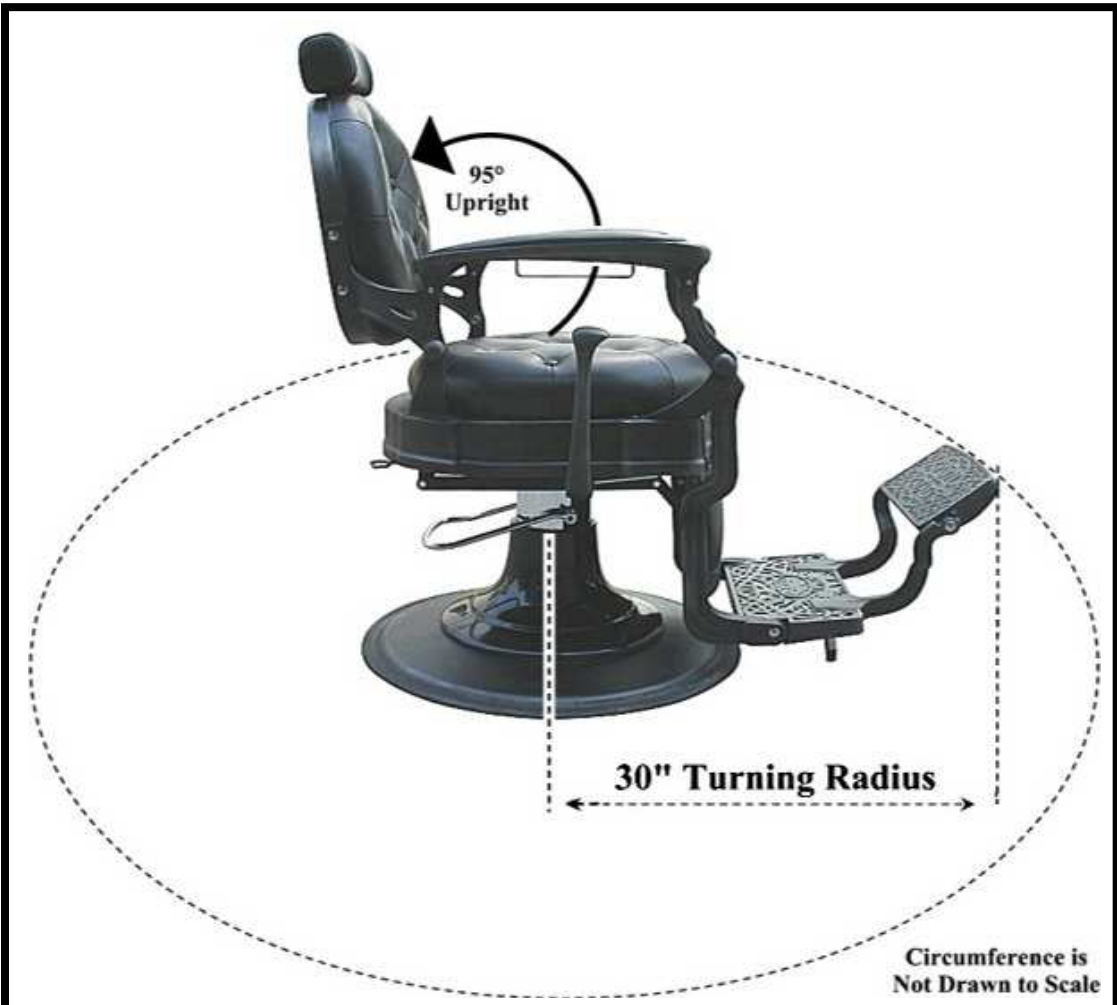

KELLER INTERNATIONAL, LLC

1431 Lake Rd. Hamlin, NY 14464

info@kellerinternational.com

1-800-578-8772 | Fax:1-585-964-8093

Keller4salon.com

K2399 Dynasty Barber Chair

- **Ships in one (1) box at 150 pounds – the chair is 95% assembled in the box.**
- **Should take about 10 to 15 minutes to complete the assembly – one (1) tool included.**
- **Attach the Back Cushion to the Armrests.**
- **Attach the Foot peg Assembly to the Underside of the Foot Plate.**

Dimensions:

Seat Cushion
19" wide / 20" deep / 4" thick

Back Cushion
19" wide / 19" tall

Armrests
Inside to Inside = 19"
Outside to Outside = 25"

Floor to Seat Height
Lowest = 22.5"
Highest = 29.5"

Footrest Plate
15" wide / 11" deep