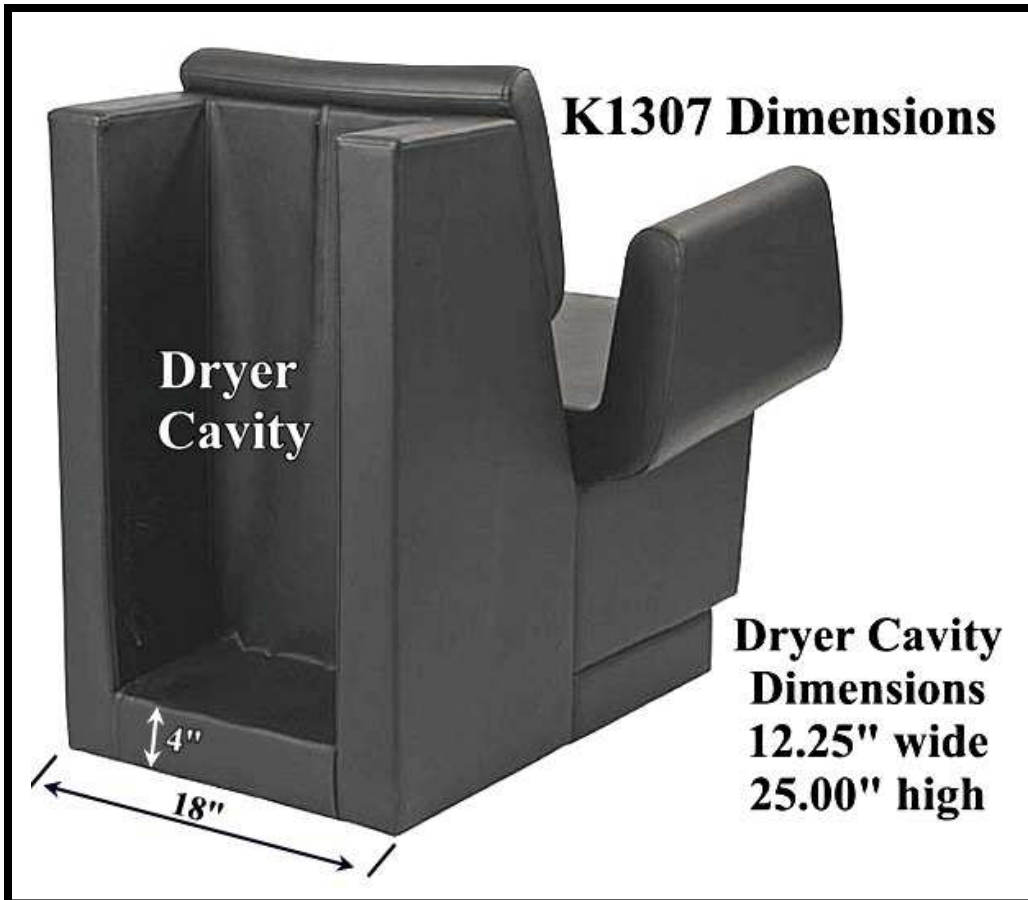

K1307 Illusion Dryer Chair

STANDARD G SERIES RAISED SQUARE

- This styling chair has a uniquely manufactured floating back cushion that is connected by chrome supports.
- Smooth black satin matte PVC Vinyl upholstery.
- The chrome base is our standard “hip-roof” design.
- The “T-shaped” footrest is also removable.
- Matches the K4400 Shampoo Bowl & K1307 Dryer Chair.

- Unit is sold with a black bowl (white is also available) and black satin matte PVC vinyl upholstery.
- The cushioning is designed for a natural recline.
- The front feet are adjustable up to 1” in height.
- Back feet contain bolt hole openings to anchor the unit to your floors.
- Matches the K1139 Styling Chair & K1307 Dryer Chair.