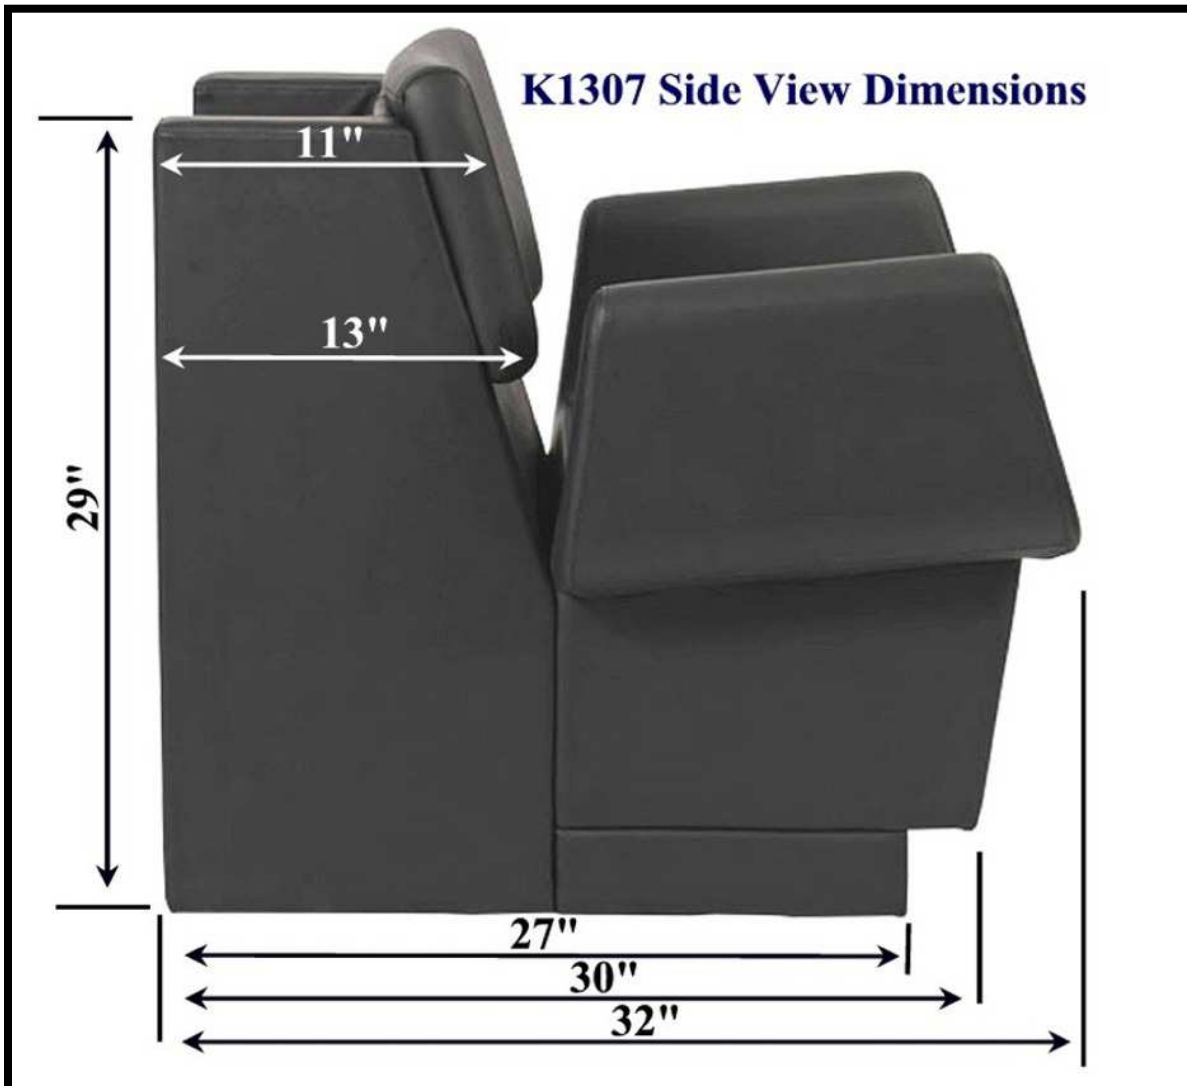

K1307 Illusion Dryer Chair

STANDARD G SERIES RAISED SQUARE

- This styling chair has a uniquely manufactured floating back cushion that is connected by chrome supports.
- Smooth black satin matte PVC Vinyl upholstery.
- The chrome base is our standard “hip-roof” design.
- The “T-shaped” footrest is also removable.
- Matches the K4400 Shampoo Bowl & K1307 Dryer Chair.

- Unit is sold with a black bowl (white is also available) and black satin matte PVC vinyl upholstery.
- The cushioning is designed for a natural recline.
- The front feet are adjustable up to 1” in height.
- Back feet contain bolt hole openings to anchor the unit to your floors.
- Matches the K1139 Styling Chair & K1307 Dryer Chair.