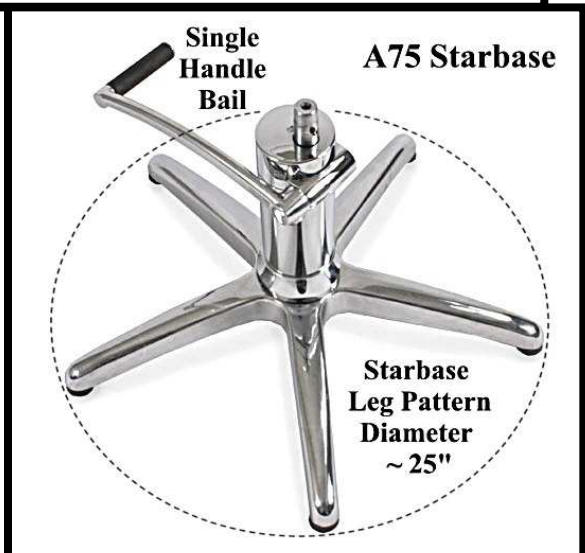

**A75 Beauty Pool
5-Star Aluminum
Base + G2 Pump**

K1167 Glitz Salon Chair

Dimensions:

**Seat Cushion
18.5" wide by 18.0" deep
by 3" thick**

**Back Cushion
17.0" wide by 15.5" high**

**Armrests
Inside to Inside = 19.5"
Outside to Outside = 24.5"**

**Floor to Seat Height
Lowest = 18"
Highest = 24"**

34" Lowest to 41" Highest

K1167 Glitz Salon Chair

**Floor to Seat Height
18" Lowest to 24" Highest**

Maximum Floor Footprint = 40"

**A75 Beauty Pool
5-Star Aluminum
Base + G2 Pump**

- **Other Hydraulic Pump Bases are available for this Chair.**

**Standard
Beauty Pool
G2 Base**

**Beauty Pool
G2600 Base**
Maximum Pump
Stroke Distance
(lowest to highest)
= 7.0"

A23 STAINLESS SQUARE BASE

- Dependable, heavy gauge steel plate - 23" in diameter.
- Pump Shaft Travel Range = 7".
- Foot Pumper (Bail) will not bend or break.
- Components of the pump are sealed and lubricated for life.
- Exclusively manufactured for Keller International.
- Comes with an extended 5-year warranty.
- **MADE IN THE USA.**