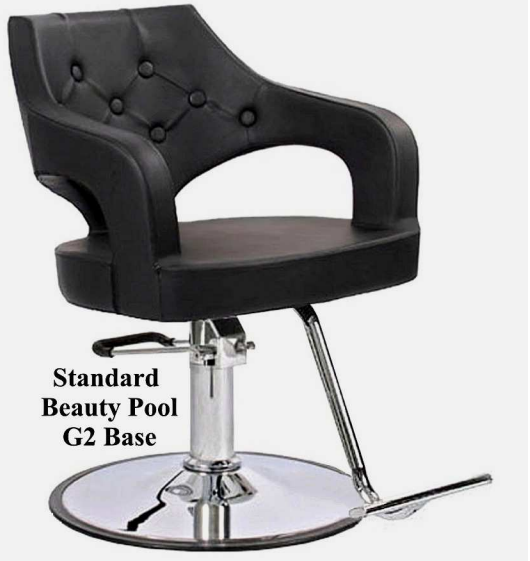

**A75 Beauty Pool
5-Star Aluminum
Base + G2 Pump**

K1167 Glitz Salon Chair

Dimensions:

**Seat Cushion
18.5" wide by 18.0" deep
by 3" thick**

**Back Cushion
17.0" wide by 15.5" high**

**Armrests
Inside to Inside = 19.5"
Outside to Outside = 24.5"**

**Floor to Seat Height
Lowest = 18"
Highest = 24"**

34" Lowest to 41" Highest

K1167 Glitz Salon Chair

**Floor to Seat Height
18" Lowest to 24" Highest**

Maximum Floor Footprint = 40"

**A75 Beauty Pool
5-Star Aluminum
Base + G2 Pump**

- **Other Hydraulic Pump Bases are available for this Chair.**

**Standard
Beauty Pool
G2 Base**

**Beauty Pool
G2600 Base**
Maximum Pump
Stroke Distance
(lowest to highest)
= 7.0"

A23 STAINLESS SQUARE BASE

**A23
Square
Base**
Plate = 32 pounds
Pump = 13 pounds
Total = 45 pounds

A58 STAINLESS CIRCLE BASE

**A58
Circle
Base**
Plate = 30 pounds
Pump = 13 pounds
Total = 43 pounds

DELUXE HIGHLAND BASE

HP-5550 IMP
23" Diameter
Circle Base