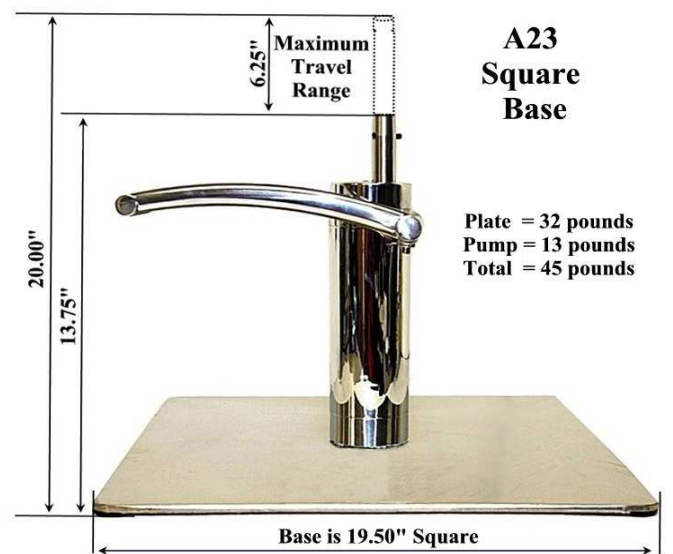

**Floor to Seat Height
Lowest = 18"
Highest = 24"**

34" Lowest to 41" Highest

K1167 Glitz Salon Chair

**Floor to Seat Height
18" Lowest to 24" Highest**

Maximum Floor Footprint = 40"

**A75 Beauty Pool
5-Star Aluminum
Base + G2 Pump**

- **Other Hydraulic Pump Bases are available for this Chair.**

**Standard
Beauty Pool
G2 Base**

**Beauty Pool
G2600 Base**
Maximum Pump
Stroke Distance
(lowest to highest)
= 7.0"

A23 STAINLESS SQUARE BASE

**A23
Square
Base**
Plate = 32 pounds
Pump = 13 pounds
Total = 45 pounds

A58 STAINLESS CIRCLE BASE

**A58
Circle
Base**
Plate = 30 pounds
Pump = 13 pounds
Total = 43 pounds

DELUXE HIGHLAND BASE

HP-5550 IMP
23" Diameter
Circle Base

- Dependable, heavy gauge steel plate - 23" in diameter.
- Pump Shaft Travel Range = 7".
- Foot Pumper (Bail) will not bend or break.
- Components of the pump are sealed and lubricated for life.
- Exclusively manufactured for Keller International.
- Comes with an extended 5-year warranty.
- **MADE IN THE USA.**