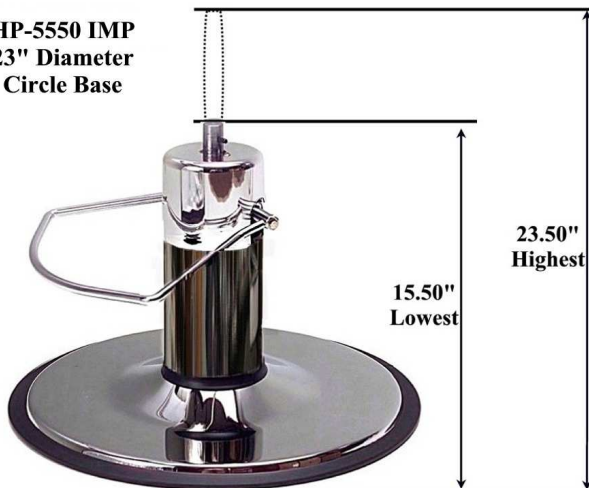

**Floor to Seat Height
Lowest = 18"
Highest = 24"**

34" Lowest to 41" Highest

K1167 Glitz Salon Chair

**Floor to Seat Height
18" Lowest to 24" Highest**

Maximum Floor Footprint = 40"

**A75 Beauty Pool
5-Star Aluminum
Base + G2 Pump**

- **Other Hydraulic Pump Bases are available for this Chair.**

**Standard
Beauty Pool
G2 Base**

**Beauty Pool
G2600 Base**
Maximum Pump
Stroke Distance
(lowest to highest)
= 7.0"

A23 STAINLESS SQUARE BASE

**A23
Square
Base**
Plate = 32 pounds
Pump = 13 pounds
Total = 45 pounds

A58 STAINLESS CIRCLE BASE

**A58
Circle
Base**
Plate = 30 pounds
Pump = 13 pounds
Total = 43 pounds

DELUXE HIGHLAND BASE

HP-5550 IMP
23" Diameter
Circle Base

- Dependable, heavy gauge steel plate - 23" in diameter.
- Pump Shaft Travel Range = 7".
- Foot Pumper (Bail) will not bend or break.
- Components of the pump are sealed and lubricated for life.
- Exclusively manufactured for Keller International.
- Comes with an extended 5-year warranty.
- **MADE IN THE USA.**