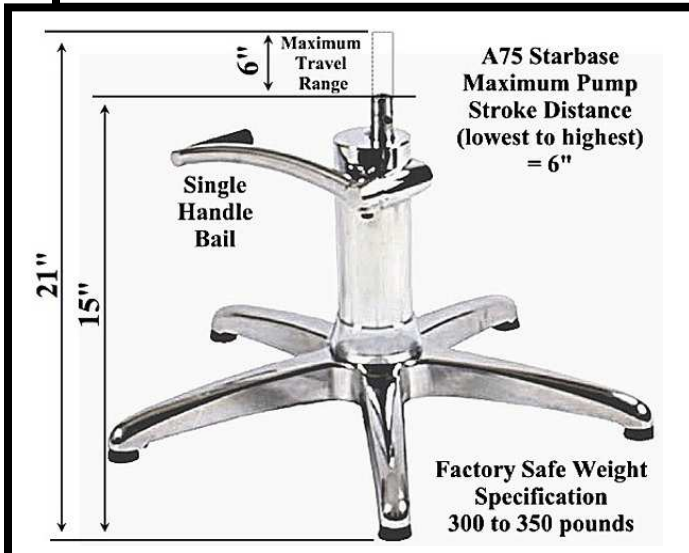

**Floor to Seat Height
Lowest = 18"
Highest = 24"**

34" Lowest to 41" Highest

K1167 Glitz Salon Chair

**Floor to Seat Height
18" Lowest to 24" Highest**

Maximum Floor Footprint = 40"

**A75 Beauty Pool
5-Star Aluminum
Base + G2 Pump**

- **Other Hydraulic Pump Bases are available for this Chair.**

**Standard
Beauty Pool
G2 Base**

**Beauty Pool
G2600 Base**
Maximum Pump
Stroke Distance
(lowest to highest)
= 7.0"

A23 STAINLESS SQUARE BASE

**A23
Square
Base**
Plate = 32 pounds
Pump = 13 pounds
Total = 45 pounds

A58 STAINLESS CIRCLE BASE

**A58
Circle
Base**
Plate = 30 pounds
Pump = 13 pounds
Total = 43 pounds

DELUXE HIGHLAND BASE

HP-5550 IMP
23" Diameter
Circle Base

- Dependable, heavy gauge steel plate - 23" in diameter.
- Pump Shaft Travel Range = 7".
- Foot Pumper (Bail) will not bend or break.
- Components of the pump are sealed and lubricated for life.
- Exclusively manufactured for Keller International.
- Comes with an extended 5-year warranty.
- **MADE IN THE USA.**