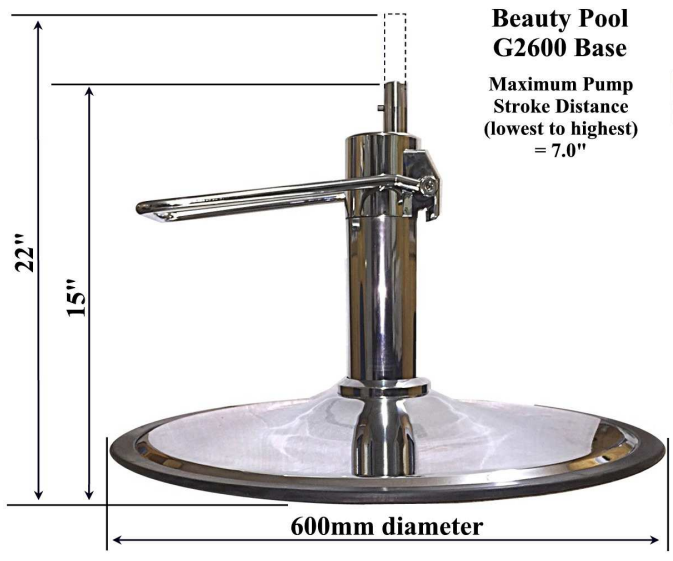

**A75 Beauty Pool
5-Star Aluminum
Base + G2 Pump**

K1167 Glitz Salon Chair

Dimensions:

**Seat Cushion
18.5" wide by 18.0" deep
by 3" thick**

**Back Cushion
17.0" wide by 15.5" high**

**Armrests
Inside to Inside = 19.5"
Outside to Outside = 24.5"**

**Floor to Seat Height
Lowest = 18"
Highest = 24"**

34" Lowest to 41" Highest

K1167 Glitz Salon Chair

**Floor to Seat Height
18" Lowest to 24" Highest**

Maximum Floor Footprint = 40"

**A75 Beauty Pool
5-Star Aluminum
Base + G2 Pump**

- **Other Hydraulic Pump Bases are available for this Chair.**

**Standard
Beauty Pool
G2 Base**

**Beauty Pool
G2600 Base**
Maximum Pump
Stroke Distance
(lowest to highest)
= 7.0"

A23 STAINLESS SQUARE BASE

**A23
Square
Base**
Plate = 32 pounds
Pump = 13 pounds
Total = 45 pounds

A58 STAINLESS CIRCLE BASE

**A58
Circle
Base**
Plate = 30 pounds
Pump = 13 pounds
Total = 43 pounds

DELUXE HIGHLAND BASE

HP-5550 IMP
23" Diameter
Circle Base