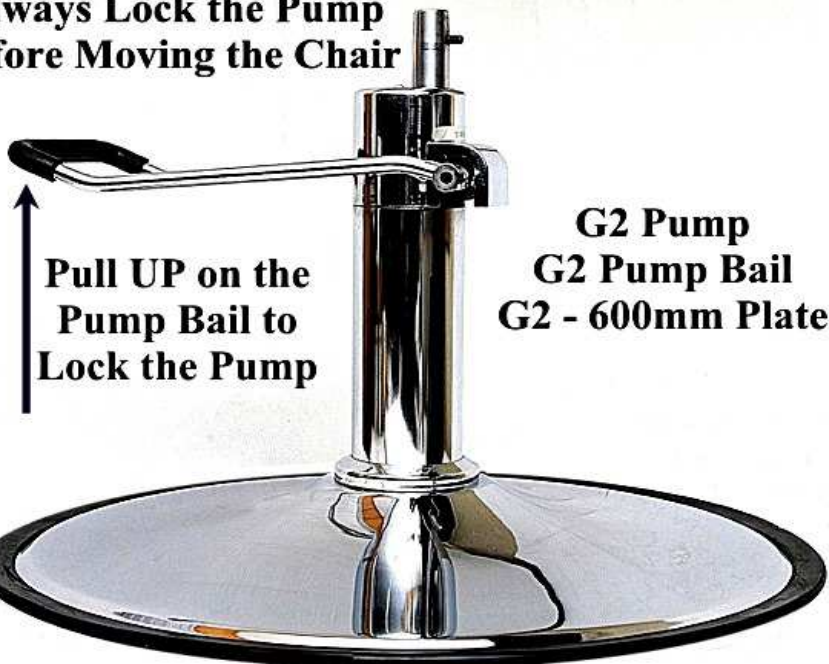

Dimensions:

Seat Cushion
20.0" wide by 19.0" deep
by 3.5" thick

Back Cushion
19.5" wide by 14.0" high

Armrests
Outside to Outside = 24.0"
Inside to Inside = 20.0"

Floor to Seat Height
Lowest = 20.5"
Highest = 27.0"

**Always Lock the Pump
 Before Moving the Chair**

G2 Pump
G2 Pump Bail
G2 - 600mm Plate

G2600 Base:

**Factory Safe
 Weight Specs:**

350 pounds

**Pump Shaft
 Total Stroke
 Distance**

6.50"