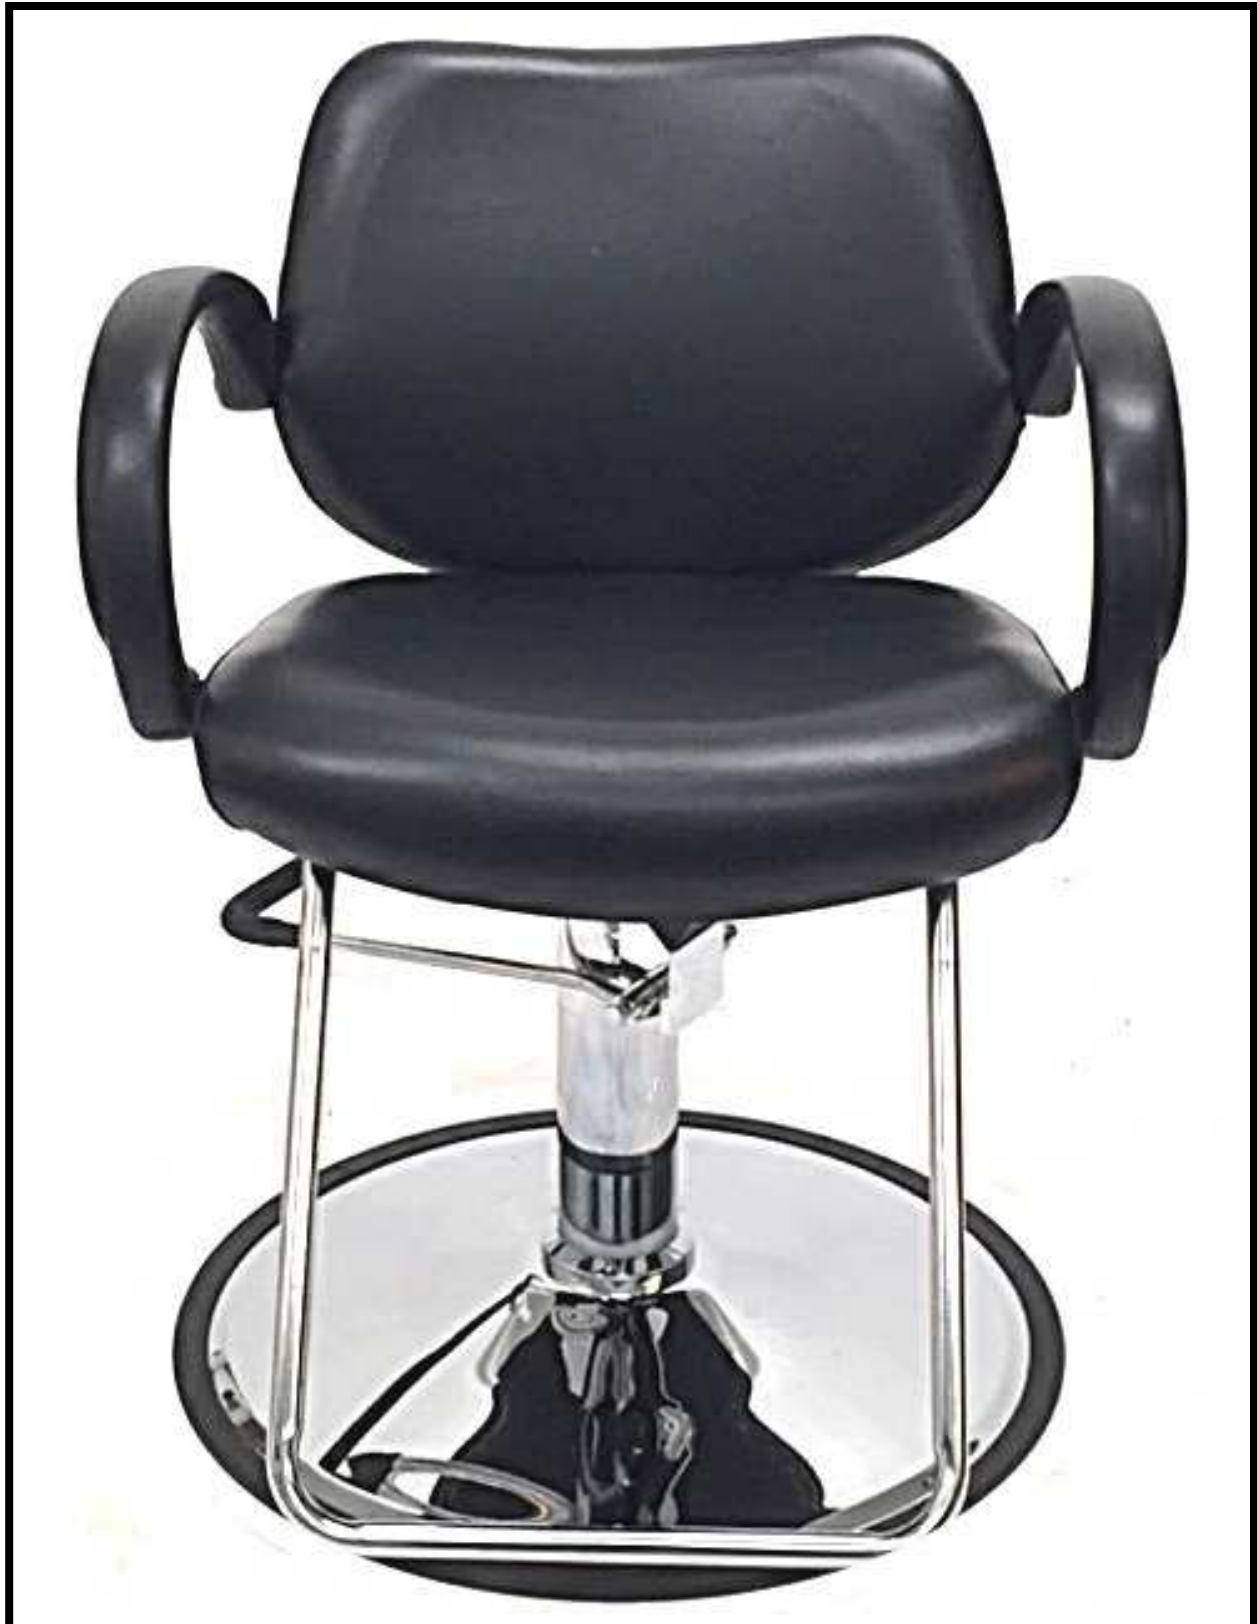

KELLER INTERNATIONAL, LLC

1431 LAKE RD, HAMLIN NY 14464

Info@kellerinternational.com

T: 1-800-578-8772 • F: 1-585-964-8093

KELLER4SALON.COM

K1098 Priceless Salon Styling Chair

- **Currently stocked in 2 colors – Black or Red (special order colors are also available).**
- **This chair is completely broken down into separate parts - in 1 box – assembly required.**
- **Chair ships via FedEx Ground.**
- **Chair weighs approximately 65 pounds.**
- **Assembly time – about 30 minutes.**

Dimensions:

Seat Cushion
20.0" wide by 19.0" deep
by 3.5" thick

Back Cushion
19.5" wide by 14.0" high

Armrests
Outside to Outside = 24.0"
Inside to Inside = 20.0"

Floor to Seat Height
Lowest = 20.5"
Highest = 27.0"

**Always Lock the Pump
 Before Moving the Chair**

G2 Pump
G2 Pump Bail
G2 - 600mm Plate

G2600 Base:

**Factory Safe
 Weight Specs:**

350 pounds

**Pump Shaft
 Total Stroke
 Distance**

6.50"