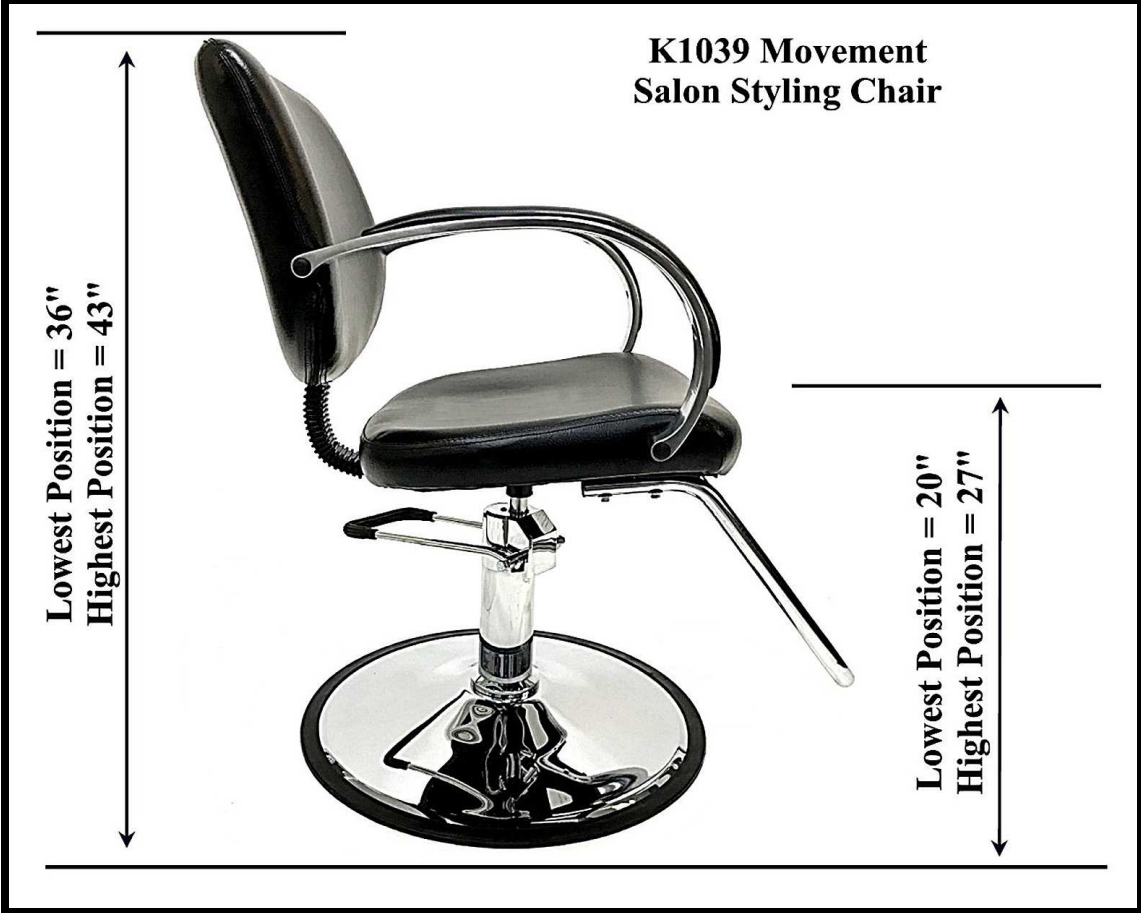

KELLER INTERNATIONAL, LLC

1431 LAKE RD, HAMLIN NY 14464

Info@kellerinternational.com

T: 1-800-578-8772 • F: 1-585-964-8093

KELLER4SALON.COM

K1039 Movement Salon Styling Chair

- Matches the K1302-K1039 Movement Salon Dryer Chair (see page 2).
- Ships by FEDEX Ground – one box – weighing 65 pounds.

- **Matches the K1039 Movement Salon Styling Chair (see page 1).**

**K1039 Movement
Salon Styling Chair**

Dimensions

Seat Cushion
19" wide by 19" deep
by 4" thick

Back Cushion
19" wide by 19" high

Armrests
Inside to Inside = 19"
Outside to Outside = 25"

Floor to Seat Height Lowest = 20"
Floor to Seat Height Highest = 27"

U-Shaped Footrest
14" wide by 16" high

**K1039 Movement
Salon Styling Chair**

Lowest Position = 36"
Highest Position = 43"

Lowest Position = 20"
Highest Position = 27"