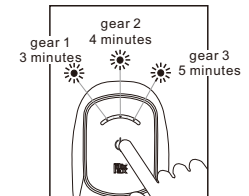

Once the time is set up, the unit will start working until reaching the preset time. Then the unit will stop working and the indicator will show the battery level again. The unit will automatically switch off if it's left unattended for 3 minutes.

3. To stop operation, touch the ON/OFF button for 2 seconds and the unit will turn off.

4. To charge the battery, plug the type C USB cord into the charging port. Once charging is started, the LED indicators will illuminate in turn. When the battery is fully charged, all the green, yellow and red LED indicators will illuminate at the same time.