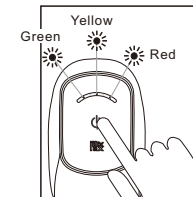

## Operation Instructions

1. Touch the ON/OFF button with finger and hold for 2 seconds to turn on the unit. The LED indicators will illuminate to show the battery level.

- \* Green indicator only = LOW
- \* Green indicator + yellow indicator = MEDIUM
- \* Green indicator + yellow indicator + red indicator = FULL