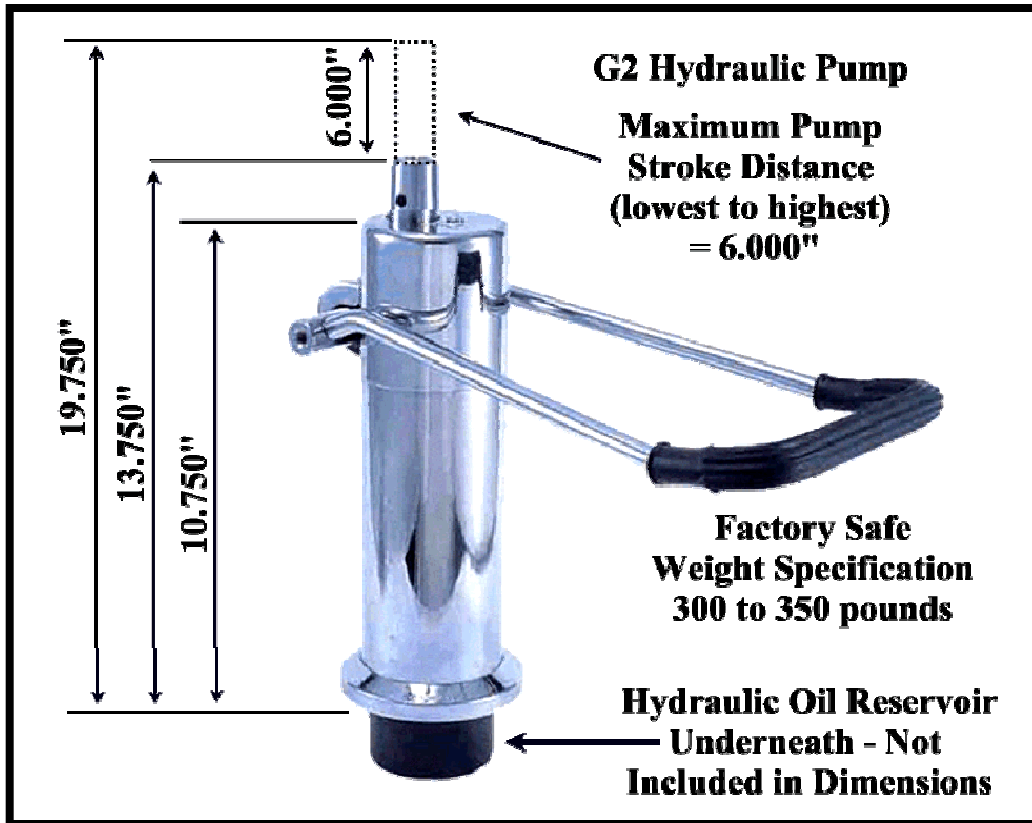

KELLER INTERNATIONAL, LLC
 1431 LAKE RD, HAMLIN NY 14464
 Info@kellerinternational.com
 T: 1-800-578-8772 • F: 1-585-964-8093
KELLER4SALON.COM

G2 Hydraulic Styling Chair Pump

These dimensions do not include the base plate or the hydraulic oil reservoir under the pump.

The pump shaft is shown in the collapsed position.

The pump to plate bolt pattern is in the picture below.