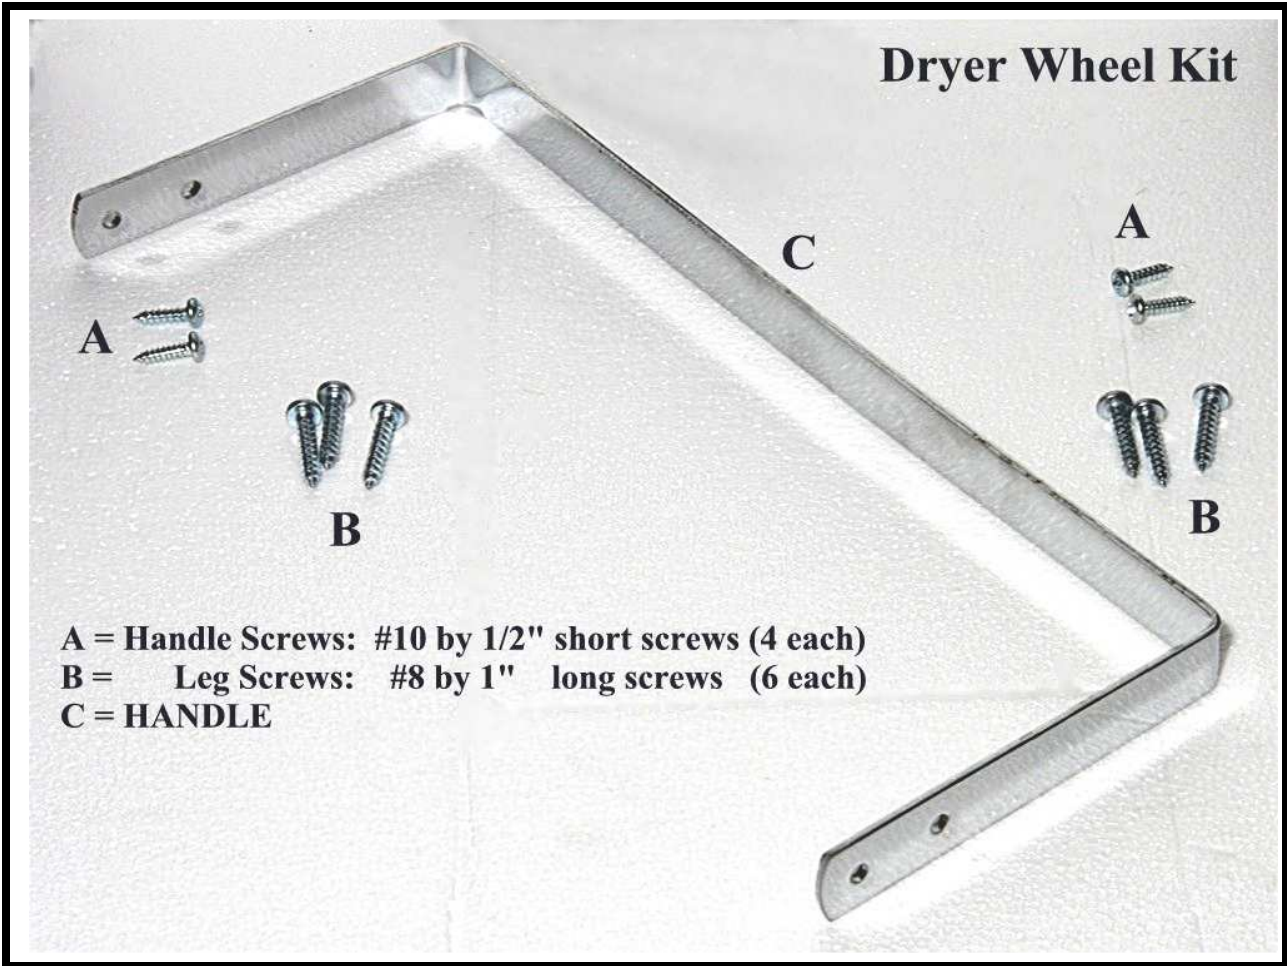

KELLER INTERNATIONAL, LLC
1431 Lake Rd, Hamlin, NY. 14464
Tele#: 1-800-578-8772
Fax#: 1-585-964-8093
www.kellerinternational.com

Dryer Wheel Kit

- Dryer Wheel Kit converts a typical Box Dryer into a Mobile Unit
- Dryer Wheel Kit weighs 3 pounds.
- Dryer Wheel Kit parts include 2 legs with wheels, 1 handle and hardware.
- All Keller Dryer boxes have index holes drilled to position parts accurately.

**Typical Dryer Box
Inside a Dryer Chair.**

- The picture above shows a Dryer Box in a typical Dryer Chair.
- The top of the Dryer Box sits about 31.5" off of the floor.
- The wheel kit attached to a Dryer Box also raises the top of the dryer Box to 31.5" off of the floor.
- The Dryer Wheel Kit is a less expensive option than a Dryer Chair.