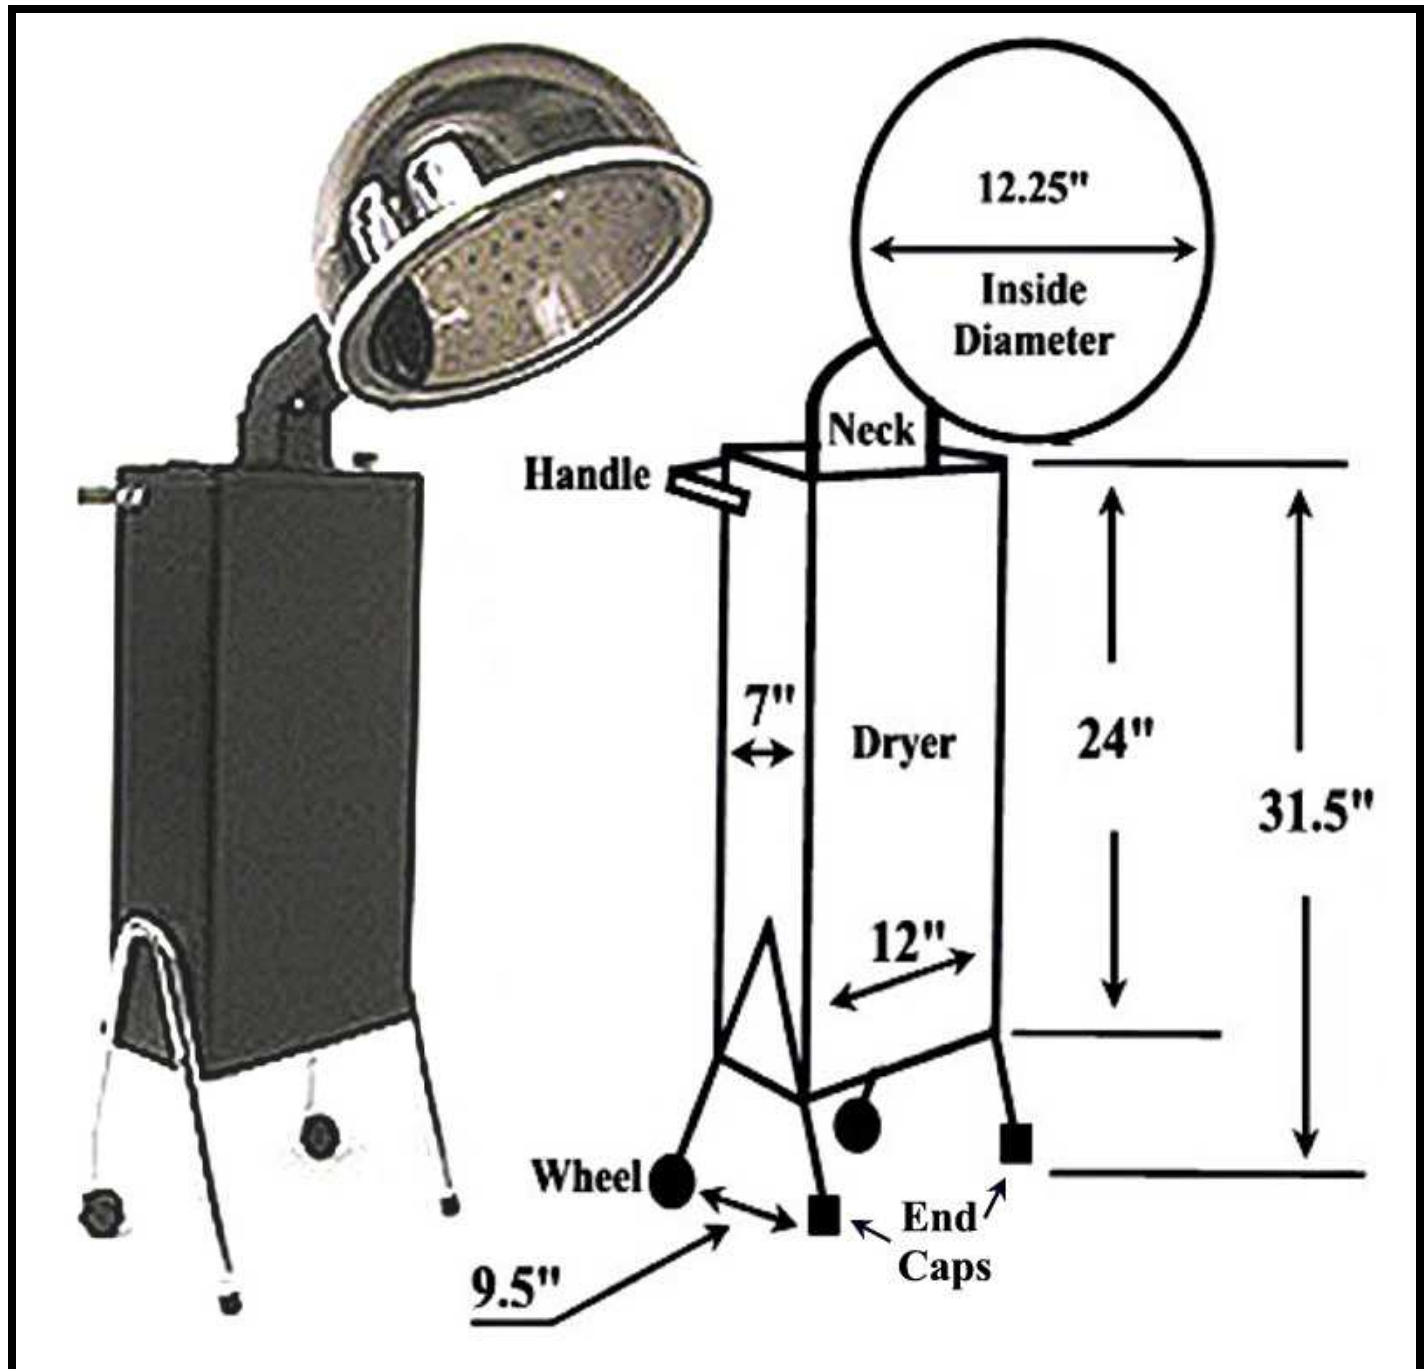

KELLER INTERNATIONAL, LLC
1431 Lake Rd, Hamlin, NY. 14464
Tele#: 1-800-578-8772
Fax#: 1-585-964-8093
www.kellerinternational.com

Dryer Wheel Kit

- Dryer Wheel Kit converts a typical Box Dryer into a Mobile Unit
- Dryer Wheel Kit weighs 3 pounds.
- Dryer Wheel Kit parts include 2 legs with wheels, 1 handle and hardware.
- All Keller Dryer boxes have index holes drilled to position parts accurately.

**Typical Dryer Box
Inside a Dryer Chair.**

- The picture above shows a Dryer Box in a typical Dryer Chair.
- The top of the Dryer Box sits about 31.5" off of the floor.
- The wheel kit attached to a Dryer Box also raises the top of the dryer Box to 31.5" off of the floor.
- The Dryer Wheel Kit is a less expensive option than a Dryer Chair.