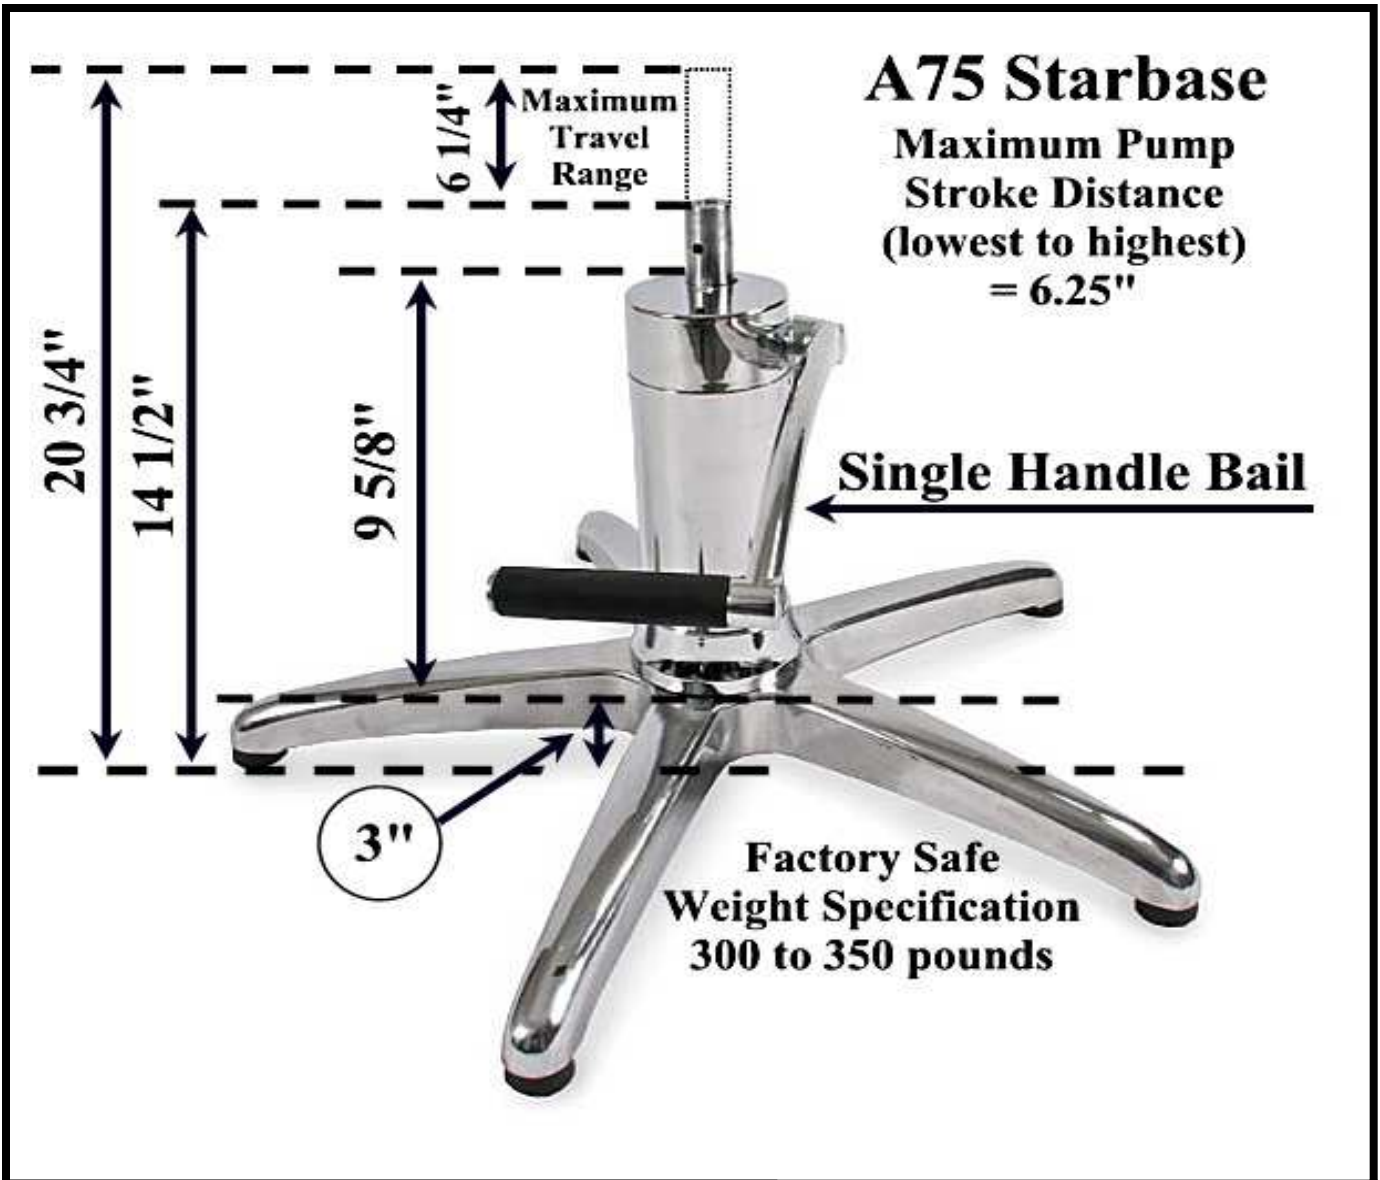

## A75 Starbase

The A75 Starbase is designed to fit the following Styling Chairs: K1129, K1139, K1149, K1159 and K1169.

The A23 Square Base will also fit all of the Styling Chairs mentioned above.

The A58 Circle Base will also fit all of the Styling Chairs mentioned above.

The A23 Hydraulic Pump is specific to the A23 & A58 & A75 Bases.

This A75 Starbase (as well as the A23 Square Base & the A58 Circle Base) will also fit all Keller International Styling Chairs and All Purpose Chairs.