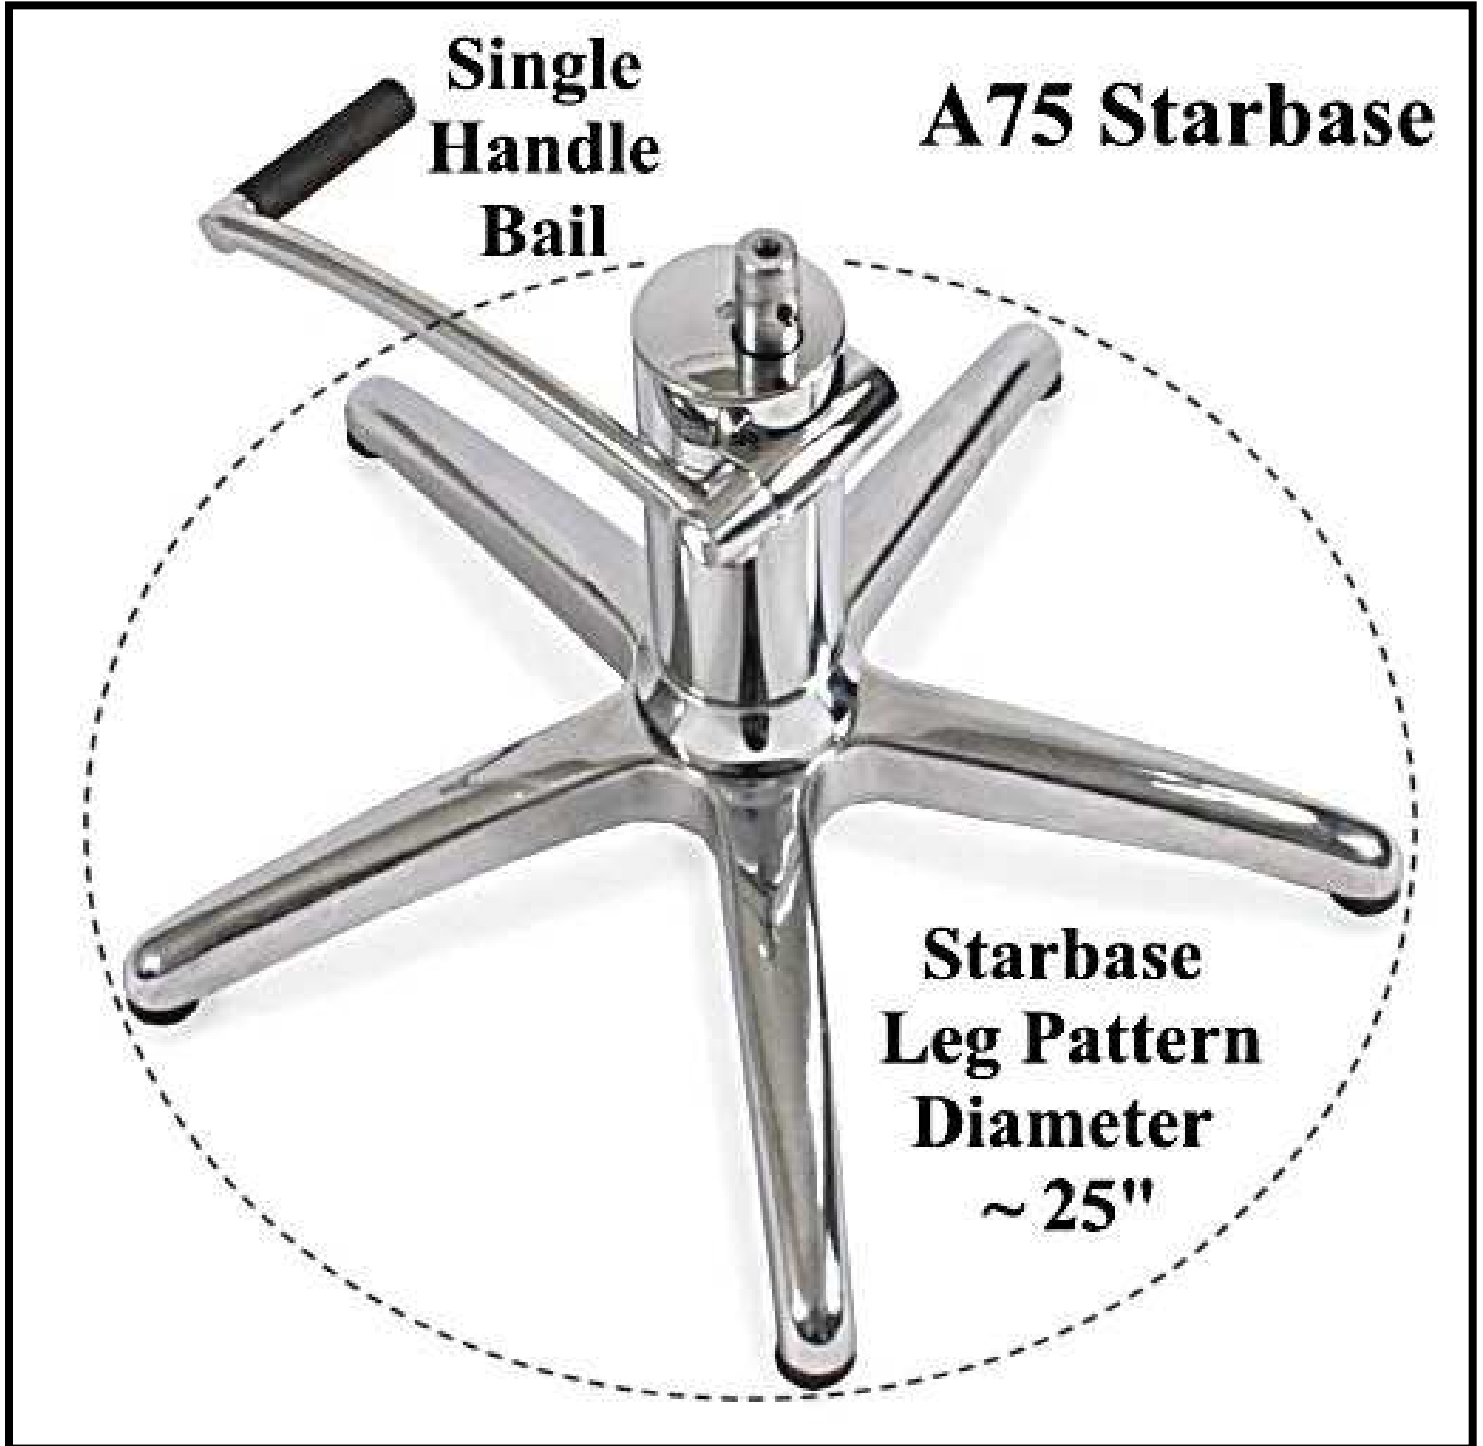

## A75 Starbase

The A75 Starbase is designed to fit the following Styling Chairs: K1129, K1139, K1149, K1159 and K1169.

The A23 Square Base will also fit all of the Styling Chairs mentioned above.

The A58 Circle Base will also fit all of the Styling Chairs mentioned above.

The A23 Hydraulic Pump is specific to the A23 & A58 & A75 Bases.

This A75 Starbase (as well as the A23 Square Base & the A58 Circle Base) will also fit all Keller International Styling Chairs and All Purpose Chairs.