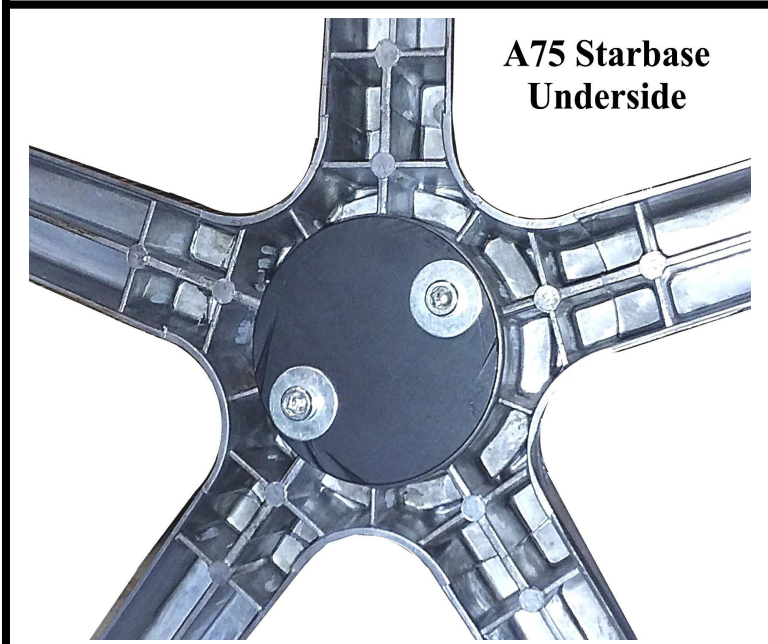

## A75 Starbase

The A75 Starbase is designed to fit the following Styling Chairs: K1129, K1139, K1149, K1159 and K1169.

The A23 Square Base will also fit all of the Styling Chairs mentioned above.

The A58 Circle Base will also fit all of the Styling Chairs mentioned above.

The A23 Hydraulic Pump is specific to the A23 & A58 & A75 Bases.

This A75 Starbase (as well as the A23 Square Base & the A58 Circle Base) will also fit all Keller International Styling Chairs and All Purpose Chairs.