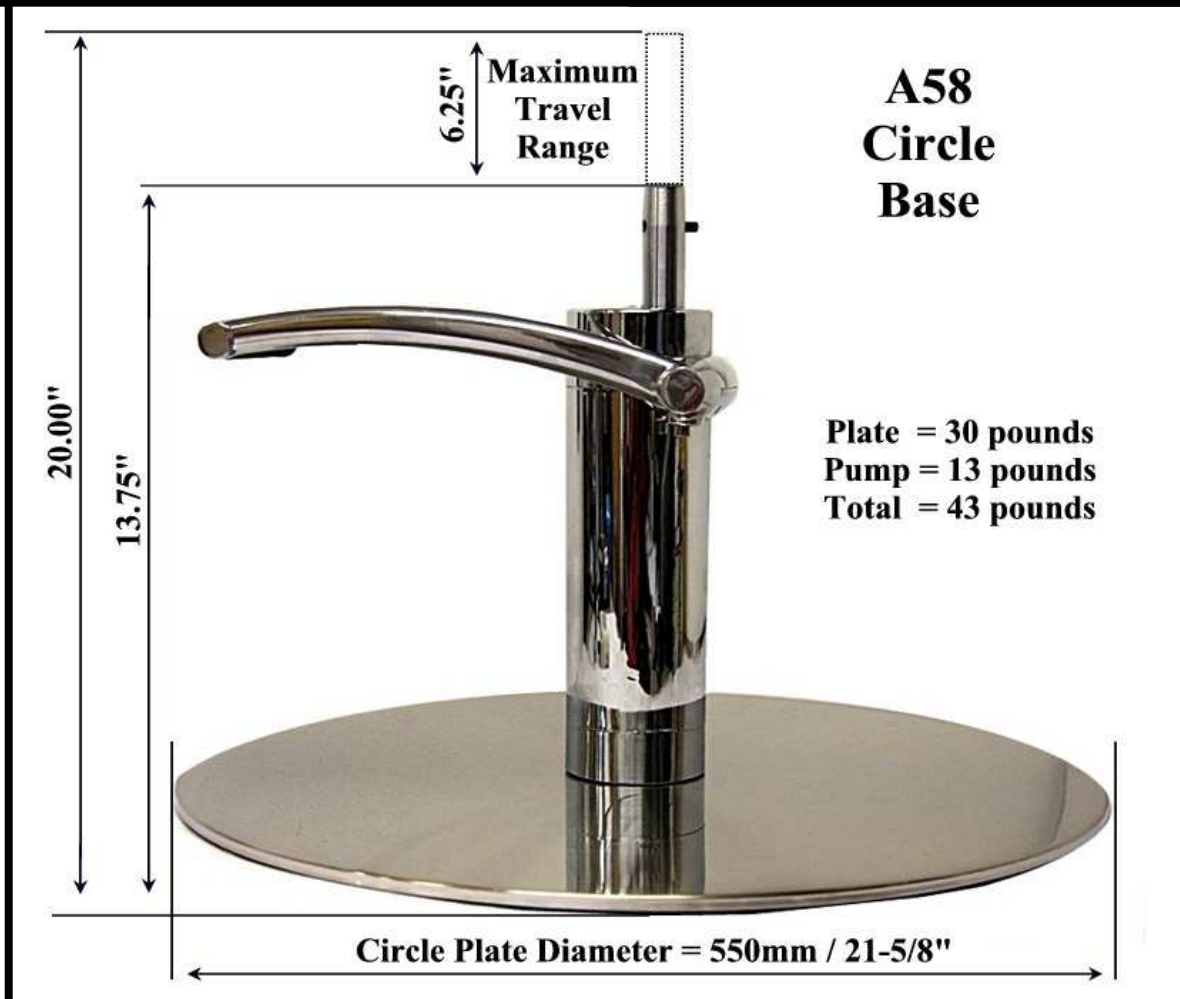

KELLER INTERNATIONAL, LLC

1431 LAKE RD, HAMLIN NY 14464

Info@kellerinternational.com

T: 1-800-578-8772 • F: 1-585-964-8093

KELLER4SALON.COM

A58 Circle Base

**A23 Circle Plate - Stainless Top - 550mm Diameter
Weight = 30 pounds**

**A23 Circle Plate - 550mm - Bottom Side
A23 Circle Plate Weight = 30 pounds**

**A23 - Circle Plate - 550mm - Bottom Side
Plate is 10mm Thick**

The A58 Circle Base is designed to fit the following Styling Chairs: K1129, K1139, K1149, K1159 and K1169.

The A23 Square Base will also fit all of the Styling Chairs mentioned above.

The A23 Hydraulic Pump is specific to the A23 & A58 Stainless Bases.