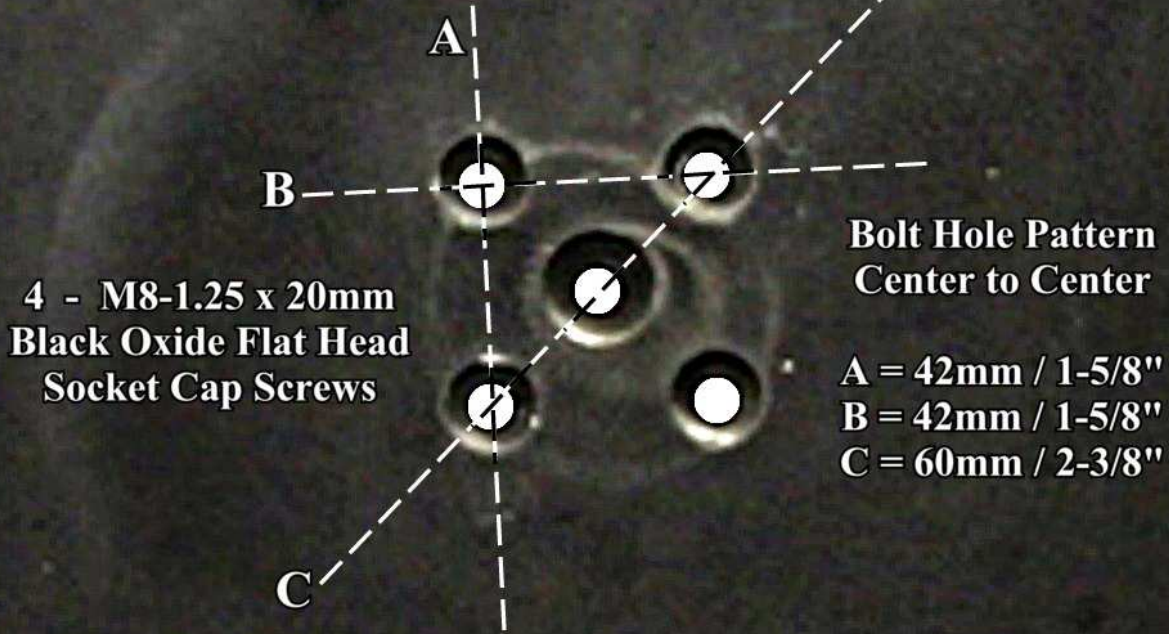

KELLER INTERNATIONAL, LLC

1431 LAKE RD, HAMLIN NY 14464

Info@kellerinternational.com

T: 1-800-578-8772 • F: 1-585-964-8093

KELLER4SALON.COM

A58 Circle Base

**A23 Circle Plate - Stainless Top - 550mm Diameter
Weight = 30 pounds**

**A23 Circle Plate - 550mm - Bottom Side
A23 Circle Plate Weight = 30 pounds**

**A23 - Circle Plate - 550mm - Bottom Side
Plate is 10mm Thick**

The A58 Circle Base is designed to fit the following Styling Chairs: K1129, K1139, K1149, K1159 and K1169.

The A23 Square Base will also fit all of the Styling Chairs mentioned above.

The A23 Hydraulic Pump is specific to the A23 & A58 Stainless Bases.