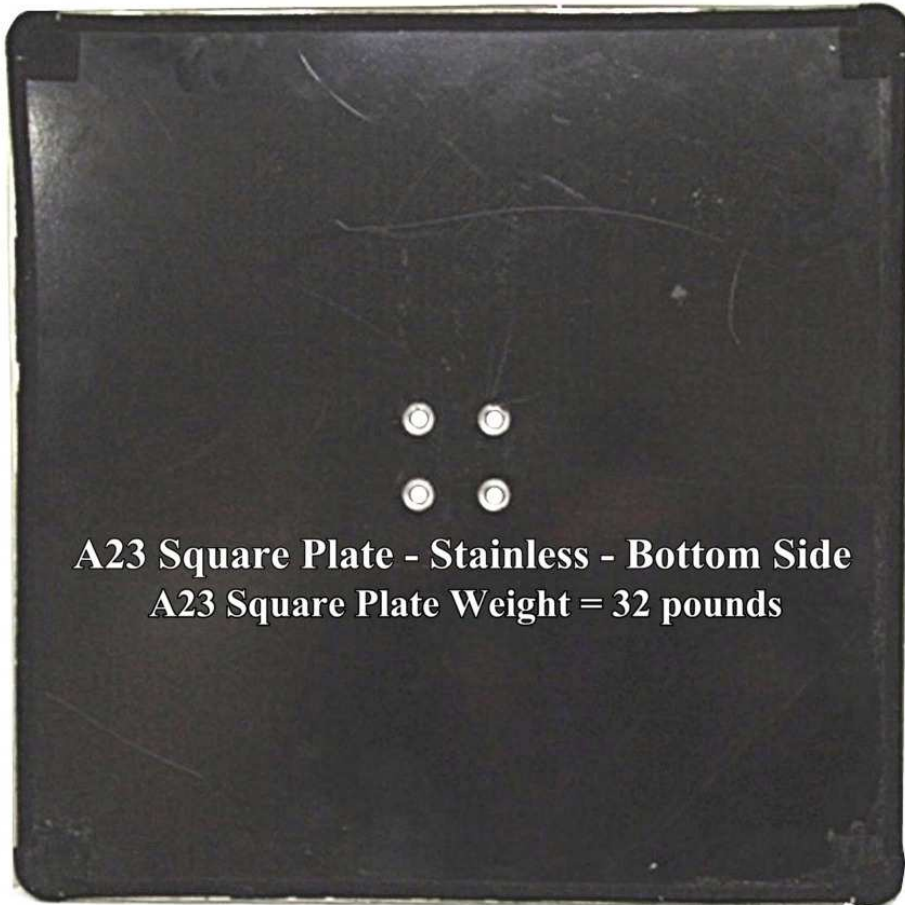

KELLER INTERNATIONAL, LLC

1431 LAKE RD, HAMLIN NY 14464

Info@kellerinternational.com

T: 1-800-578-8772 • F: 1-585-964-8093

KELLER4SALON.COM

A23 Square Base

A23 Square Plate - Stainless - Top Side

A23 Square Plate - Stainless - Bottom Side
A23 Square Plate Weight = 32 pounds

A23 Square Plate - Stainless - Top Side Stainless Plate is 10mm Thick

The A23 Square Base is designed to fit the following Styling Chairs: K1129, K1139, K1149, K1159 and K1169.

The A58 Circle Base will also fit all of the Styling Chairs mentioned above.

The A23 Hydraulic Pump is specific to the A23 & A58 Stainless Bases.