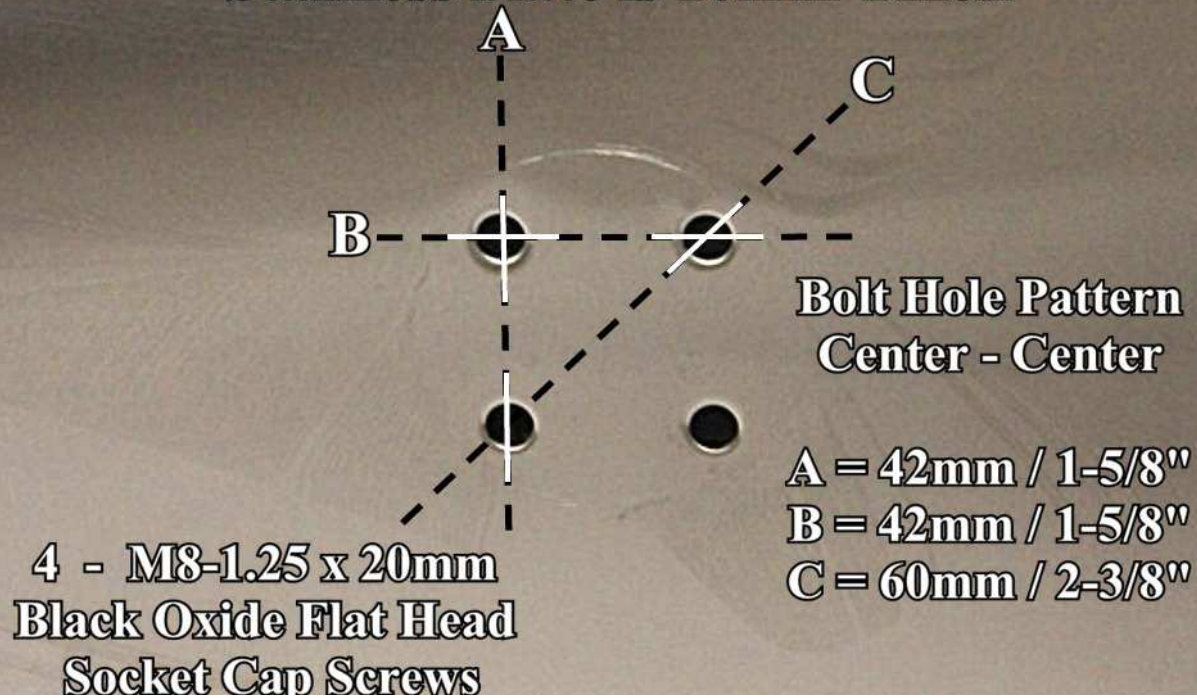

KELLER INTERNATIONAL, LLC

1431 LAKE RD, HAMLIN NY 14464

Info@kellerinternational.com

T: 1-800-578-8772 • F: 1-585-964-8093

KELLER4SALON.COM

A23 Square Base

A23 Square Plate - Stainless - Top Side

A23 Square Plate - Stainless - Bottom Side
A23 Square Plate Weight = 32 pounds

A23 Square Plate - Stainless - Top Side Stainless Plate is 10mm Thick

The A23 Square Base is designed to fit the following Styling Chairs: K1129, K1139, K1149, K1159 and K1169.

The A58 Circle Base will also fit all of the Styling Chairs mentioned above.