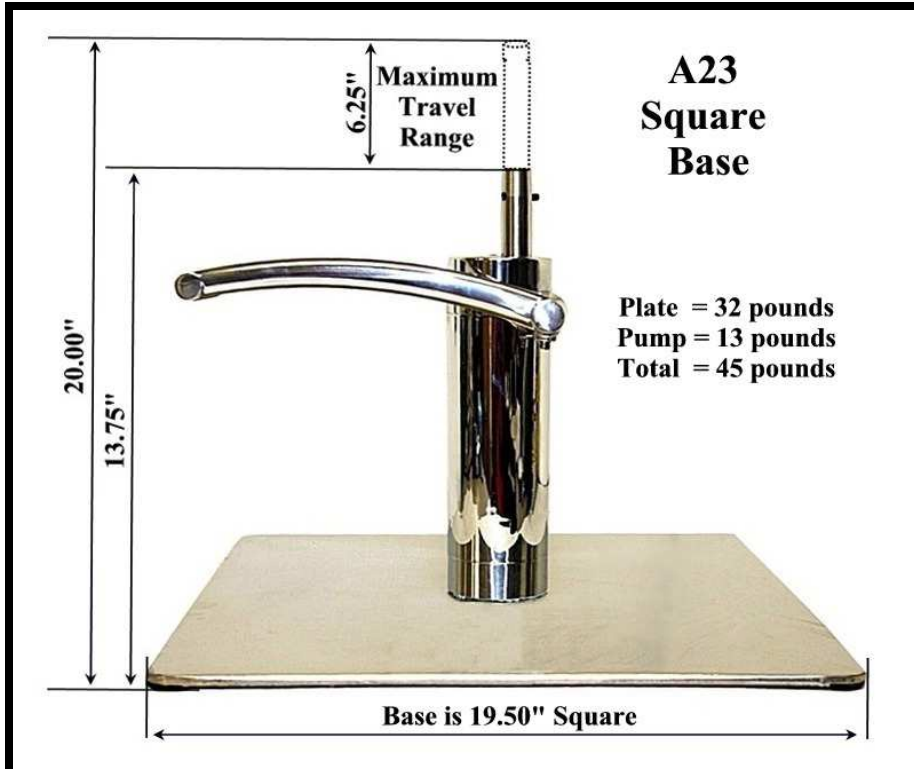

KELLER INTERNATIONAL, LLC

1431 LAKE RD, HAMLIN NY 14464

Info@kellerinternational.com

T: 1-800-578-8772 • F: 1-585-964-8093

KELLER4SALON.COM

A23 Square Base

A23 Square Plate - Stainless - Top Side

A23 Square Plate - Stainless - Bottom Side
A23 Square Plate Weight = 32 pounds

A23 Square Plate - Stainless - Top Side Stainless Plate is 10mm Thick

The A23 Square Base is designed to fit the following Styling Chairs: K1129, K1139, K1149, K1159 and K1169.

The A58 Circle Base will also fit all of the Styling Chairs mentioned above.

The A23 Hydraulic Pump is specific to the A23 & A58 Stainless Bases.