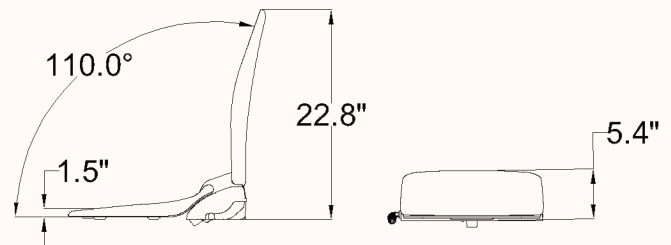

TUSHY Ace Electric Bidet Seat Features

Clean

- Automatic self-cleaning stainless steel nozzle
- Bum wash with water pressure control
- Front wash with water pressure control
- Oscillating massage setting

Comfort

- Water temperature control
  - 5 temperature settings
  - Ceramic heater
  - Internal water tank
  - No hot water hookup needed
- Heated seat
  - Capacitive seat sensor
  - 5 temperature settings
- Air dryer (5 temperature settings)

Control

- Remote control
  - Precision functions with capacitive touch, haptic feedback and illuminated buttons
  - Wall mount with magnetic dock
  - Programmable settings
  - AAA batteries
- Additional side control panel (BUM, FRONT and DRY buttons)
- Slow-close lid and seat

TUSHY Ace Electric Bidet Seat Dimensions

Round Seat Dimensions