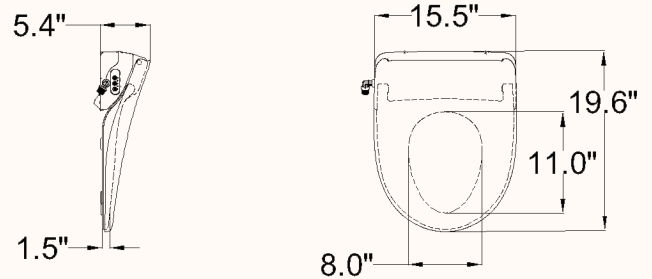

TUSHY Ace Electric Bidet Seat Technical Specifications

Specifications	Details
Power rating	AC 120 V 60Hz
Power consumption	864 W
Power cord	Length: 3.9 ft
Spray volume	Bum wash: 0.10–0.19 gal/min Front wash: 0.13–0.21 gal/min
Water tank capacity	0.15 gal
Spray duration time	Bum wash: 1min 30s Front wash: 1min 30s Manual clean: 2 min
Air dryer	Adjustable air temp: room temperature–131°F Dry heater capacity: 250W Safety device: Thermal fuse
Dryer duration time	Air dryer: 3min
Heated seat	Adjustable seat temperature range: Room temp/ 93/96/100/104°F Safety device: Thermal fuse
Water temperature	Max 107.6°F
Water supply pressure	40–55 PSI
Seat weight limit	330 lbs
Color	White
Material	Polypropylene (PP)
Warranty	1 year limited warranty Additional 1–3 year extended warranty
Codes/Standards	FCC UL/cUL
Shipping weight	14lbs
Shipping dimensions	19.5" x 23" x 7.5"
Country of manufacture	South Korea

Comfort

- Water temperature control
 - 5 temperature settings
 - Ceramic heater
 - Internal water tank
 - No hot water hookup needed
- Heated seat
 - Capacitive seat sensor
 - 5 temperature settings
- Air dryer (5 temperature settings)

TUSHY Ace Electric Bidet Seat Dimensions

Round Seat Dimensions

Elongated Seat Dimensions