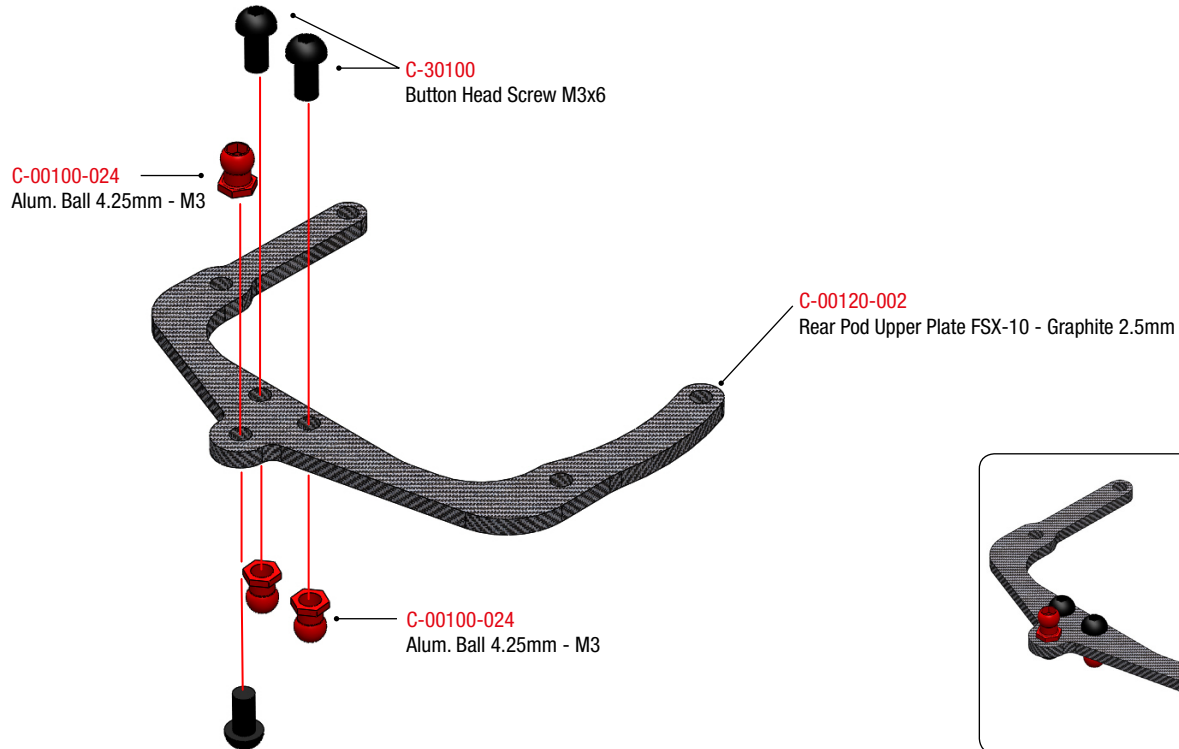

C-13090

1 REAR POWER POD ASSEMBLY

2 REAR POWER POD ASSEMBLY

3 REAR POWER POD ASSEMBLY

4 REAR POWER POD ASSEMBLY

5 BATTERY / REAR SUSPENSION BRACE ASSEMBLY

C-00100-036
Side Springs - Red
0.5mm - Soft

C-00100-103 OPTIONAL
Side Springs - Silver
0.6mm - Medium Soft

C-00100-104 OPTIONAL
Side Springs - Black
0.7mm - Medium

C-00100-108 OPTIONAL
Side Springs - Blue
0.8mm - Hard

6 BATTERY / REAR SUSPENSION BRACE ASSEMBLY

7 BATTERY / REAR SUSPENSION BRACE ASSEMBLY

8 SIDE POD LINK ASSEMBLY