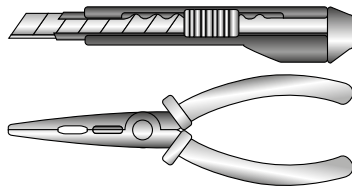

C-13090

1 REAR POWER POD ASSEMBLY

2 REAR POWER POD ASSEMBLY

3 REAR POWER POD ASSEMBLY

4 REAR POWER POD ASSEMBLY

5 BATTERY / REAR SUSPENSION BRACE ASSEMBLY

C-00100-036
Side Springs - Red
0.5mm - Soft

C-00100-103 OPTIONAL
Side Springs - Silver
0.6mm - Medium Soft