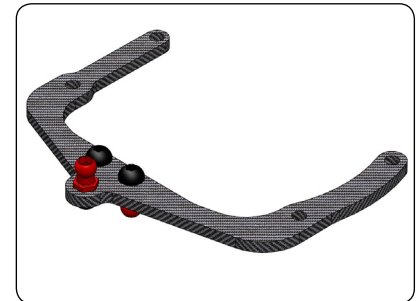

C-13090

1 REAR POWER POD ASSEMBLY

2 REAR POWER POD ASSEMBLY

3 REAR POWER POD ASSEMBLY

4 REAR POWER POD ASSEMBLY

5 BATTERY / REAR SUSPENSION BRACE ASSEMBLY

C-00100-036
Side Springs - Red
0.5mm - Soft

C-00100-103 OPTIONAL
Side Springs - Silver
0.6mm - Medium Soft

C-00100-104 OPTIONAL
Side Springs - Black
0.7mm - Medium

C-00100-108 OPTIONAL
Side Springs - Blue
0.8mm - Hard

6 BATTERY / REAR SUSPENSION BRACE ASSEMBLY

7 BATTERY / REAR SUSPENSION BRACE ASSEMBLY

8 SIDE POD LINK ASSEMBLY