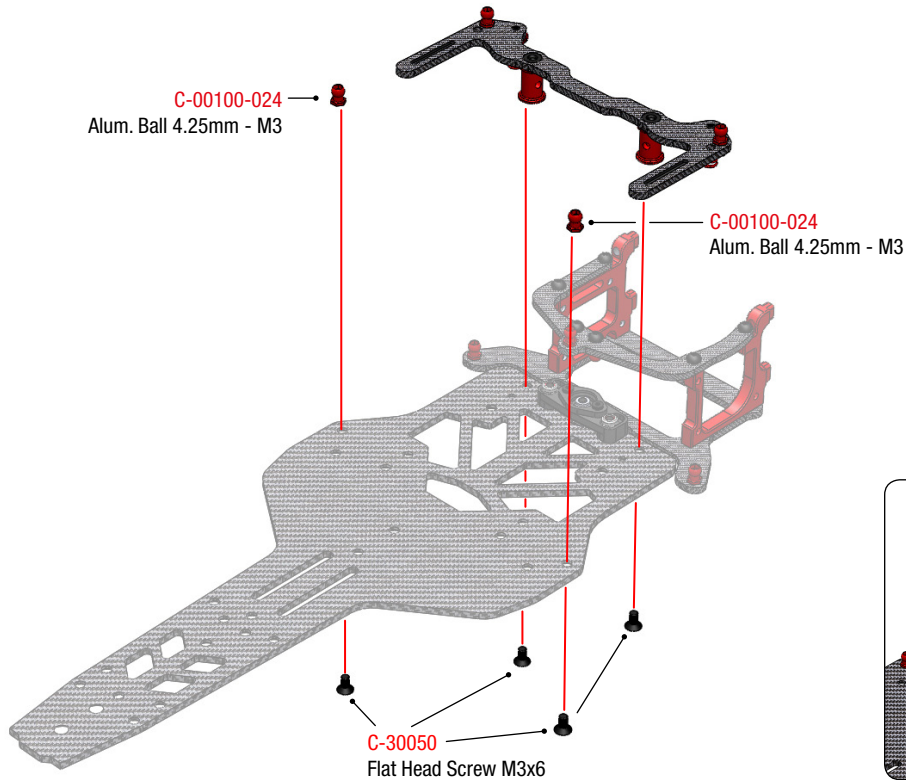

C-13090

1 REAR POWER POD ASSEMBLY

2 REAR POWER POD ASSEMBLY

3 REAR POWER POD ASSEMBLY

4 REAR POWER POD ASSEMBLY

5 BATTERY / REAR SUSPENSION BRACE ASSEMBLY

C-00100-036
Side Springs - Red
0.5mm - Soft

C-00100-103 OPTIONAL
Side Springs - Silver
0.6mm - Medium Soft

C-00100-104 OPTIONAL
Side Springs - Black
0.7mm - Medium

C-00100-108 OPTIONAL
Side Springs - Blue
0.8mm - Hard

6 BATTERY / REAR SUSPENSION BRACE ASSEMBLY

7 BATTERY / REAR SUSPENSION BRACE ASSEMBLY

8 SIDE POD LINK ASSEMBLY