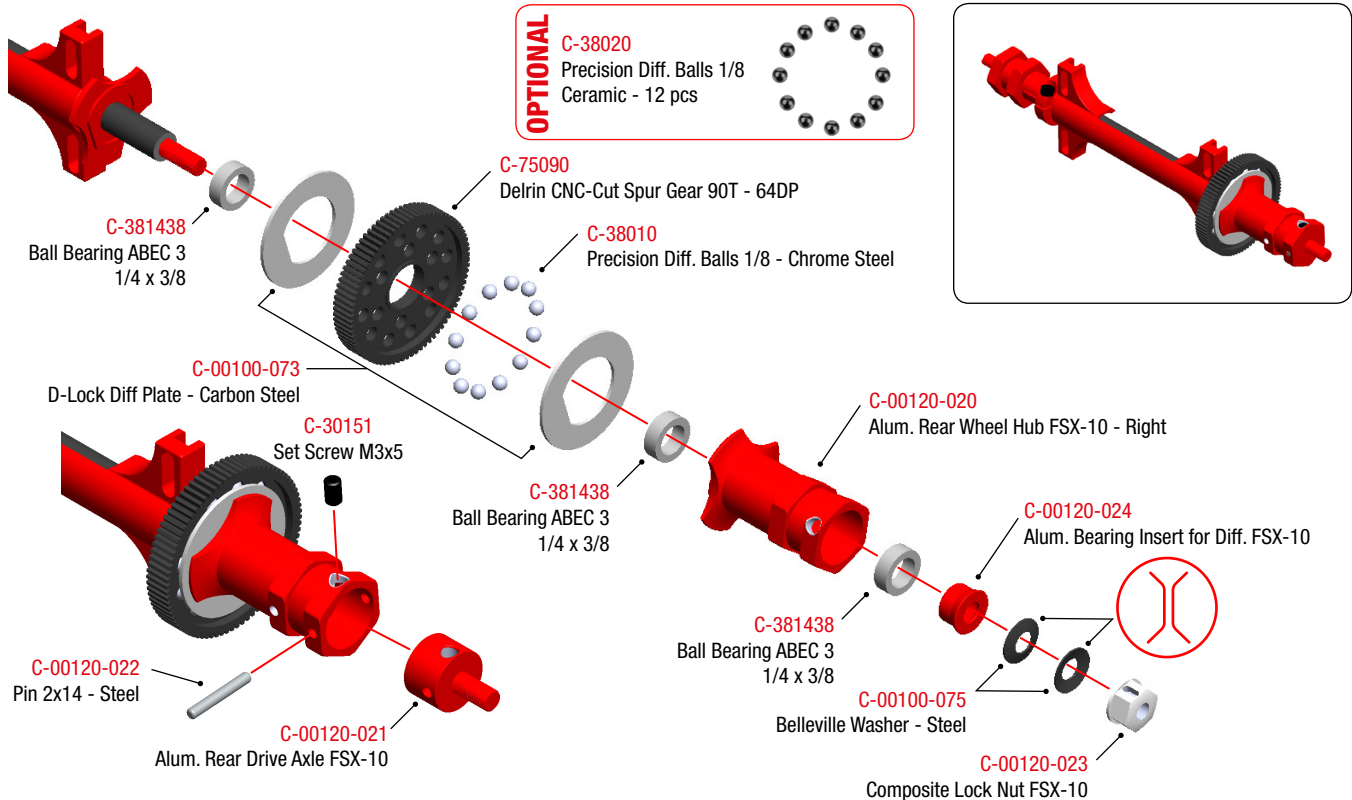

"CS 4014" SERVO
ULTRA HIGH SPEED
HIGH VOLTAGE SERVO

C-52002

- Ultra High Speed
- High Voltage 6 - 8.4V
- Coreless Motor
- Titanium Gears
- 12 Kg Torque/cm @ 7.4V
- Speed 0.08 sec/60°
- 40.5 x 20.5 x 26mm

28 DRIVE AXLE / BALL DIFFERENTIAL ASSEMBLY

29 DRIVE AXLE / BALL DIFFERENTIAL ASSEMBLY

30 WING MOUNT ASSEMBLY

31 DRIVE TRAIN / WING MOUNT ASSEMBLY

C-30102
Button Head Screw M3x10

C-30101
Button Head Screw M3x8

32 REAR WING ASSEMBLY

33 REAR WING ASSEMBLY

34 STEERING SERVO ASSEMBLY

35 STEERING SERVO ASSEMBLY

36 MOTOR ASSEMBLY

37 RECEIVER / ESC ASSEMBLY

38 WHEELS ASSEMBLY

	C-00100-007	Alum. Bulkhead Brace - 7075 T6 - 1 pc
	C-00100-012	Alum. Rear Brace Mount - 2 pcs
	C-00100-014	Alum. Side Spring Holder - 2 pcs
	C-00100-015	Alum. Antenna Mount - 1 pc
	C-00100-016	Alum. Battery Backstop - 1 pc
	C-00100-024	Alum. Steering Ball 4.25mm - M3 - 4 pcs