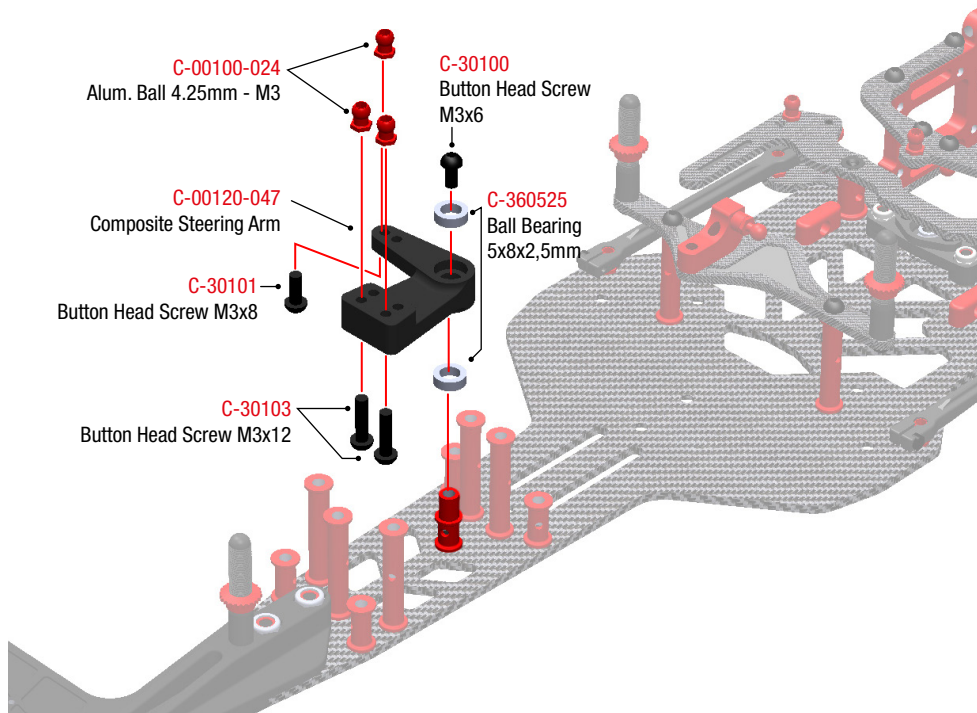

14 FRONT SUSPENSION ASSEMBLY