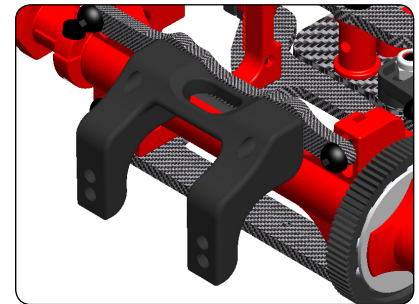

28 DRIVE AXLE / BALL DIFFERENTIAL ASSEMBLY

29 DRIVE AXLE / BALL DIFFERENTIAL ASSEMBLY

30 WING MOUNT ASSEMBLY

31 DRIVE TRAIN / WING MOUNT ASSEMBLY

C-30102
Button Head Screw M3x10

C-30101
Button Head Screw M3x8

32 REAR WING ASSEMBLY

33 REAR WING ASSEMBLY

34 STEERING SERVO ASSEMBLY

35 STEERING SERVO ASSEMBLY

36 MOTOR ASSEMBLY

37 RECEIVER / ESC ASSEMBLY

38 WHEELS ASSEMBLY

	C-00100-007	Alum. Bulkhead Brace - 7075 T6 - 1 pc
	C-00100-012	Alum. Rear Brace Mount - 2 pcs
	C-00100-014	Alum. Side Spring Holder - 2 pcs
	C-00100-015	Alum. Antenna Mount - 1 pc
	C-00100-016	Alum. Battery Backstop - 1 pc
	C-00100-024	Alum. Steering Ball 4.25mm - M3 - 4 pcs