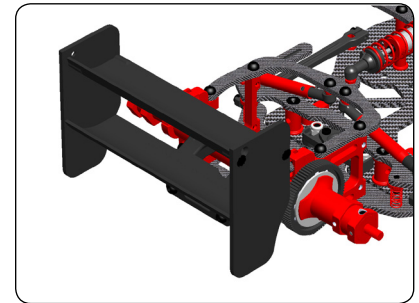

28 DRIVE AXLE / BALL DIFFERENTIAL ASSEMBLY

29 DRIVE AXLE / BALL DIFFERENTIAL ASSEMBLY

30 WING MOUNT ASSEMBLY

31 DRIVE TRAIN / WING MOUNT ASSEMBLY

C-30102
Button Head Screw M3x10

C-30101
Button Head Screw M3x8

32 REAR WING ASSEMBLY

33 REAR WING ASSEMBLY

34 STEERING SERVO ASSEMBLY

35 STEERING SERVO ASSEMBLY

36 MOTOR ASSEMBLY

37 RECEIVER / ESC ASSEMBLY

38 WHEELS ASSEMBLY

	C-00100-007	Alum. Bulkhead Brace - 7075 T6 - 1 pc
	C-00100-012	Alum. Rear Brace Mount - 2 pcs
	C-00100-014	Alum. Side Spring Holder - 2 pcs
	C-00100-015	Alum. Antenna Mount - 1 pc
	C-00100-016	Alum. Battery Backstop - 1 pc
	C-00100-024	Alum. Steering Ball 4.25mm - M3 - 4 pcs