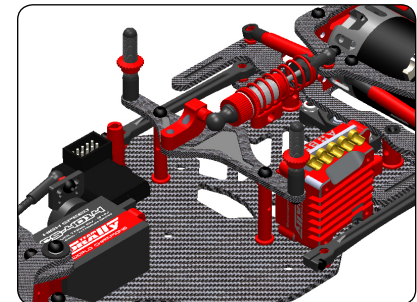

28 DRIVE AXLE / BALL DIFFERENTIAL ASSEMBLY

29 DRIVE AXLE / BALL DIFFERENTIAL ASSEMBLY

30 WING MOUNT ASSEMBLY

31 DRIVE TRAIN / WING MOUNT ASSEMBLY

C-30102
Button Head Screw M3x10

C-30101
Button Head Screw M3x8

32 REAR WING ASSEMBLY

33 REAR WING ASSEMBLY

34 STEERING SERVO ASSEMBLY

35 STEERING SERVO ASSEMBLY

36 MOTOR ASSEMBLY

37 RECEIVER / ESC ASSEMBLY

38 WHEELS ASSEMBLY

	C-00100-007	Alum. Bulkhead Brace - 7075 T6 - 1 pc
	C-00100-012	Alum. Rear Brace Mount - 2 pcs
	C-00100-014	Alum. Side Spring Holder - 2 pcs
	C-00100-015	Alum. Antenna Mount - 1 pc
	C-00100-016	Alum. Battery Backstop - 1 pc
	C-00100-024	Alum. Steering Ball 4.25mm - M3 - 4 pcs

	C-00100-028	Alum. Spacer Ring - Inner Dia 6.35mm - Width 1.5mm - 2 pcs
	C-00100-030	Shock Spring - Red 1.1mm - Hard - 1 pc
	C-00100-031	Alum. Lower Shock Body Cap - 1 pc
	C-00100-032	Alum. Upper Shock Body Cap - 1 pc
	C-00100-033	Alum. Shock Spring Adjustment Nut - 1 pc
	C-00100-034	Alum. Threaded Shock Body - Hard-coated - 1 pc