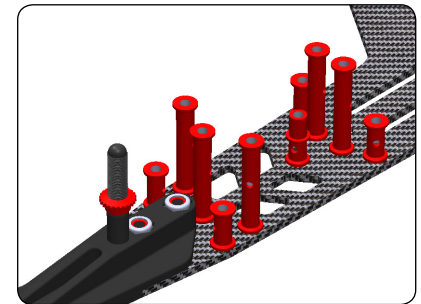

13 FRONT SUSPENSION ASSEMBLY