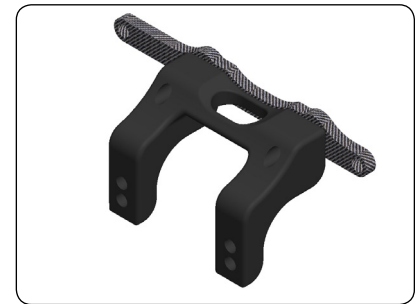

26 FRONT SUSPENSION ASSEMBLY

27 FRONT SUSPENSION ASSEMBLY

C-00100-037
Front Spring Coils
Red 0.4mm - Soft

C-00100-105 OPTIONAL
Front Spring Coils
Blue 0.6mm - Hard

C-00100-106 OPTIONAL
Front Spring Coils
Black 0.5mm - Medium

28 DRIVE AXLE / BALL DIFFERENTIAL ASSEMBLY

29 DRIVE AXLE / BALL DIFFERENTIAL ASSEMBLY

30 WING MOUNT ASSEMBLY

31 DRIVE TRAIN / WING MOUNT ASSEMBLY

C-30102
Button Head Screw M3x10

C-30101
Button Head Screw M3x8

32 REAR WING ASSEMBLY

33 REAR WING ASSEMBLY

34 STEERING SERVO ASSEMBLY

35 STEERING SERVO ASSEMBLY

36 MOTOR ASSEMBLY

37 RECEIVER / ESC ASSEMBLY

38 WHEELS ASSEMBLY

	C-00100-007	Alum. Bulkhead Brace - 7075 T6 - 1 pc
	C-00100-012	Alum. Rear Brace Mount - 2 pcs
	C-00100-014	Alum. Side Spring Holder - 2 pcs
	C-00100-015	Alum. Antenna Mount - 1 pc
	C-00100-016	Alum. Battery Backstop - 1 pc
	C-00100-024	Alum. Steering Ball 4.25mm - M3 - 4 pcs