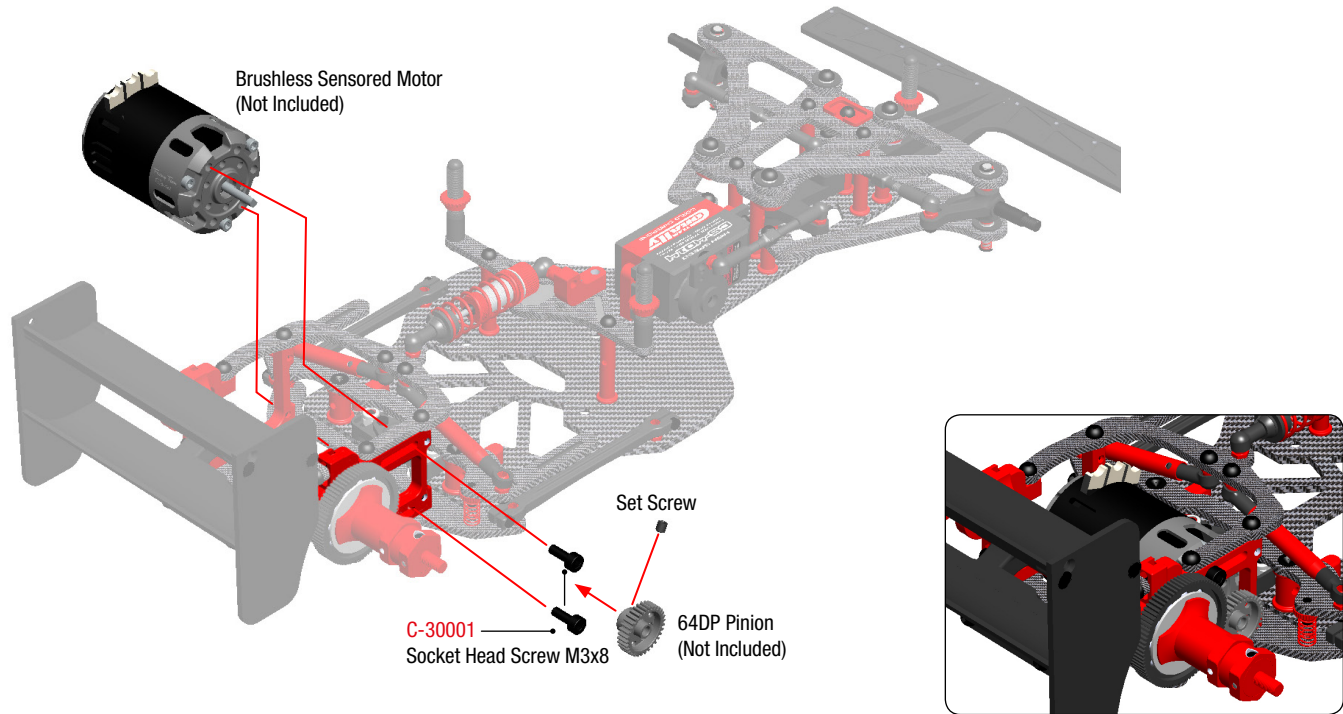

32 REAR WING ASSEMBLY

33 REAR WING ASSEMBLY

34 STEERING SERVO ASSEMBLY

35 STEERING SERVO ASSEMBLY

36 MOTOR ASSEMBLY

37 RECEIVER / ESC ASSEMBLY

38 WHEELS ASSEMBLY

	C-00100-007	Alum. Bulkhead Brace - 7075 T6 - 1 pc
	C-00100-012	Alum. Rear Brace Mount - 2 pcs
	C-00100-014	Alum. Side Spring Holder - 2 pcs
	C-00100-015	Alum. Antenna Mount - 1 pc
	C-00100-016	Alum. Battery Backstop - 1 pc
	C-00100-024	Alum. Steering Ball 4.25mm - M3 - 4 pcs

	C-00100-028	Alum. Spacer Ring - Inner Dia 6.35mm - Width 1.5mm - 2 pcs
	C-00100-030	Shock Spring - Red 1.1mm - Hard - 1 pc
	C-00100-031	Alum. Lower Shock Body Cap - 1 pc
	C-00100-032	Alum. Upper Shock Body Cap - 1 pc
	C-00100-033	Alum. Shock Spring Adjustment Nut - 1 pc
	C-00100-034	Alum. Threaded Shock Body - Hard-coated - 1 pc