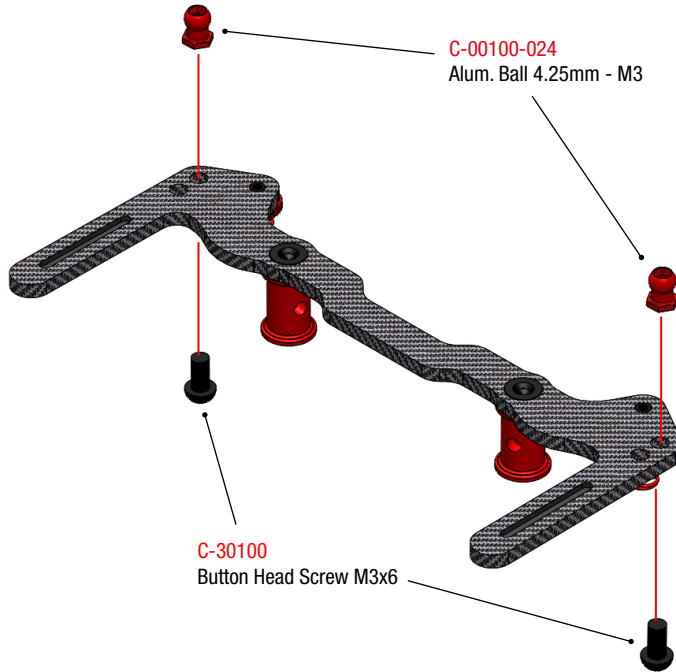

C-13090

1 REAR POWER POD ASSEMBLY

2 REAR POWER POD ASSEMBLY

3 REAR POWER POD ASSEMBLY

4 REAR POWER POD ASSEMBLY

5 BATTERY / REAR SUSPENSION BRACE ASSEMBLY

C-00100-036
Side Springs - Red
0.5mm - Soft

C-00100-103 OPTIONAL
Side Springs - Silver
0.6mm - Medium Soft

C-00100-104 OPTIONAL
Side Springs - Black
0.7mm - Medium

C-00100-108 OPTIONAL
Side Springs - Blue
0.8mm - Hard

6 BATTERY / REAR SUSPENSION BRACE ASSEMBLY

7 BATTERY / REAR SUSPENSION BRACE ASSEMBLY

8 SIDE POD LINK ASSEMBLY