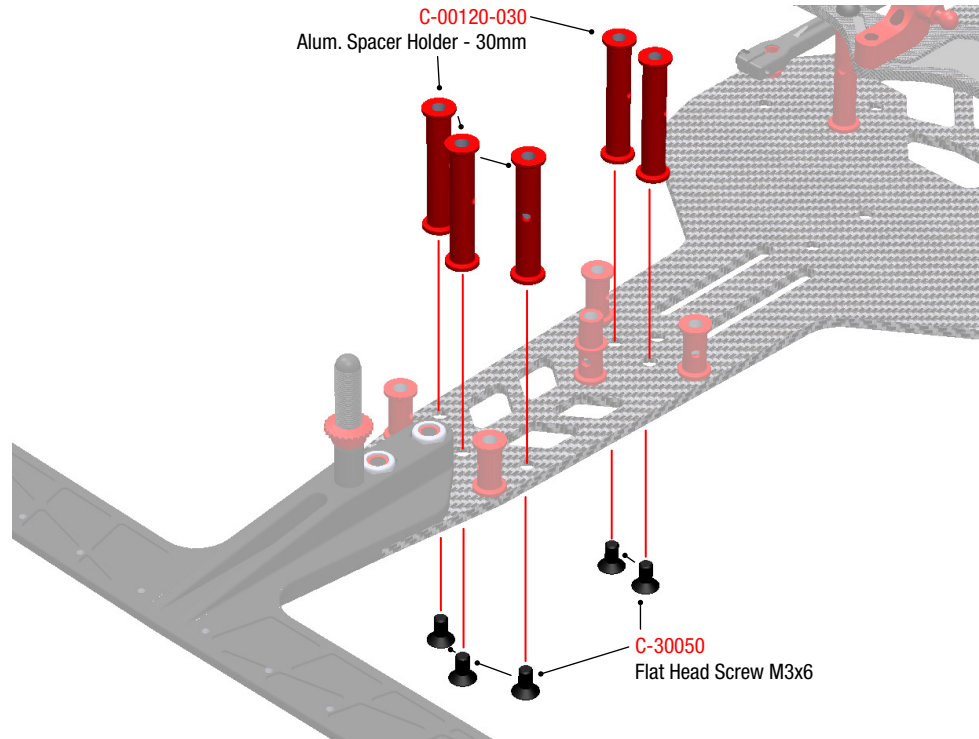

13 FRONT SUSPENSION ASSEMBLY