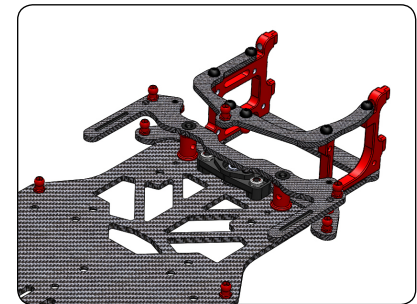

C-00100-104 OPTIONAL
Side Springs - Black
0.7mm - Medium

C-00100-108 OPTIONAL
Side Springs - Blue
0.8mm - Hard

6 BATTERY / REAR SUSPENSION BRACE ASSEMBLY

7 BATTERY / REAR SUSPENSION BRACE ASSEMBLY

8 SIDE POD LINK ASSEMBLY

9 BODY POST / SHOCK SUPPORT ASSEMBLY

0 5 10 15 20

10 BODY POST / SHOCK SUPPORT ASSEMBLY

11 FRONT BUMPER ASSEMBLY

12 FRONT SUSPENSION ASSEMBLY

C-00120-032
Alum. Spacer Holder
A - 12mm

C-00120-033 OPTIONAL
Alum. Spacer Holder
B - 11mm