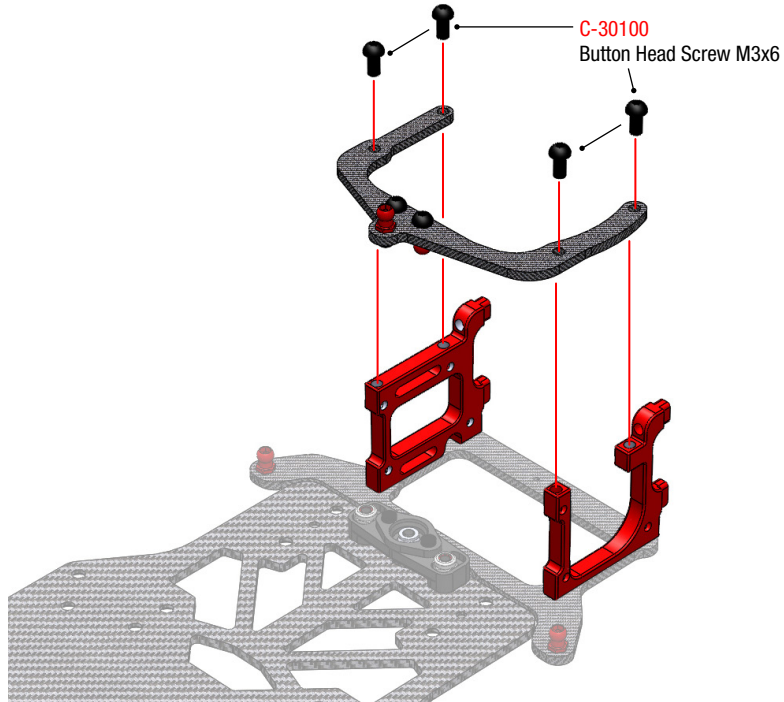

C-13090

1 REAR POWER POD ASSEMBLY

2 REAR POWER POD ASSEMBLY

3 REAR POWER POD ASSEMBLY

4 REAR POWER POD ASSEMBLY

5 BATTERY / REAR SUSPENSION BRACE ASSEMBLY

C-00100-036
Side Springs - Red
0.5mm - Soft

C-00100-103 OPTIONAL
Side Springs - Silver
0.6mm - Medium Soft

C-00100-104 OPTIONAL
Side Springs - Black
0.7mm - Medium

C-00100-108 OPTIONAL
Side Springs - Blue
0.8mm - Hard

6 BATTERY / REAR SUSPENSION BRACE ASSEMBLY

7 BATTERY / REAR SUSPENSION BRACE ASSEMBLY

8 SIDE POD LINK ASSEMBLY