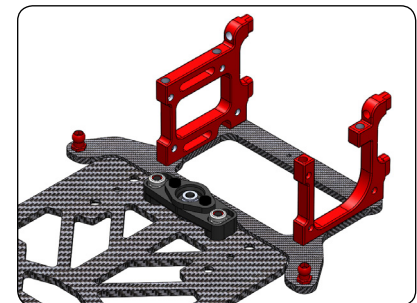

C-13090

1 REAR POWER POD ASSEMBLY

2 REAR POWER POD ASSEMBLY

3 REAR POWER POD ASSEMBLY

4 REAR POWER POD ASSEMBLY

5 BATTERY / REAR SUSPENSION BRACE ASSEMBLY

C-00100-036
Side Springs - Red
0.5mm - Soft

C-00100-103 OPTIONAL
Side Springs - Silver
0.6mm - Medium Soft

C-00100-104 OPTIONAL
Side Springs - Black
0.7mm - Medium

C-00100-108 OPTIONAL
Side Springs - Blue
0.8mm - Hard

6 BATTERY / REAR SUSPENSION BRACE ASSEMBLY

7 BATTERY / REAR SUSPENSION BRACE ASSEMBLY

8 SIDE POD LINK ASSEMBLY