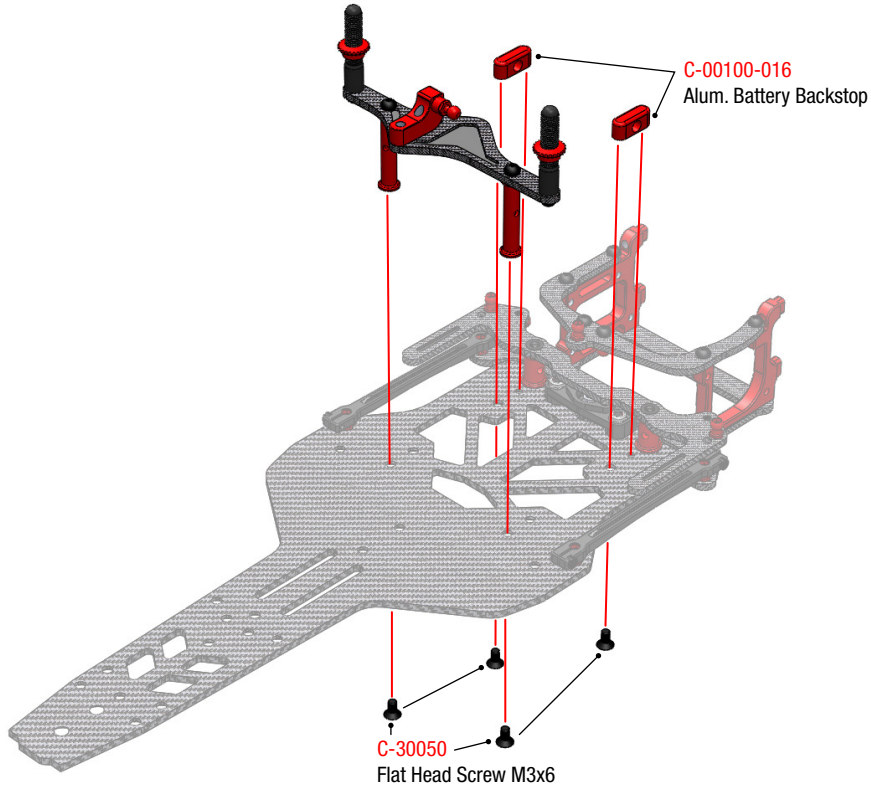

0 5 10 15 20

10 BODY POST / SHOCK SUPPORT ASSEMBLY