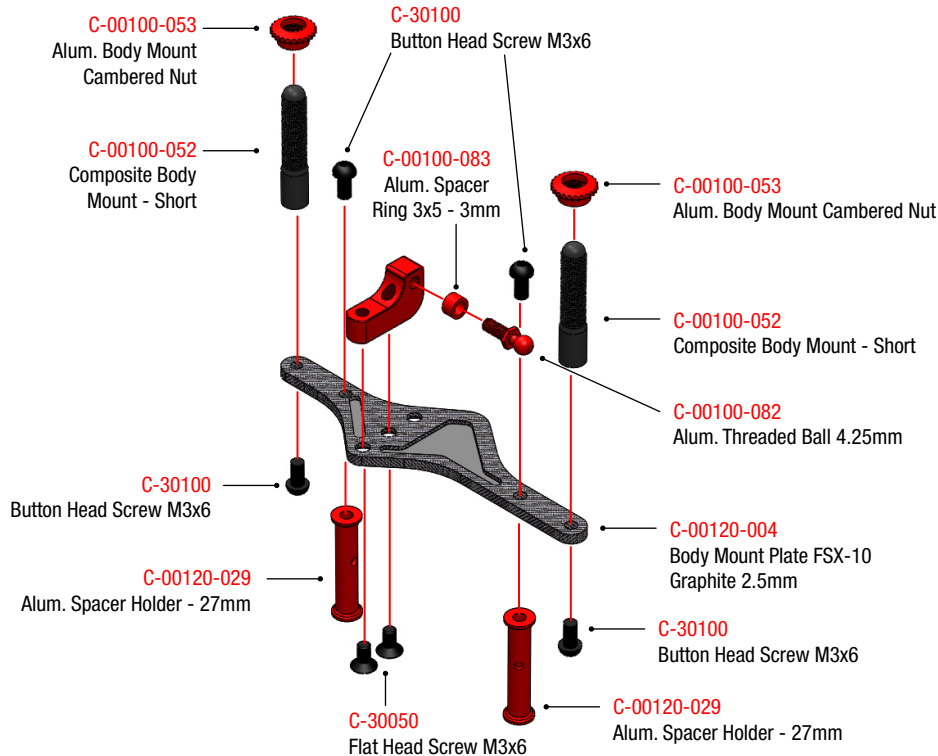

9 BODY POST / SHOCK SUPPORT ASSEMBLY