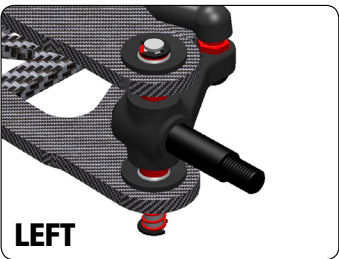

28 DRIVE AXLE / BALL DIFFERENTIAL ASSEMBLY

29 DRIVE AXLE / BALL DIFFERENTIAL ASSEMBLY

30 WING MOUNT ASSEMBLY

31 DRIVE TRAIN / WING MOUNT ASSEMBLY

C-30102
Button Head Screw M3x10

C-30101
Button Head Screw M3x8

32 REAR WING ASSEMBLY

33 REAR WING ASSEMBLY

34 STEERING SERVO ASSEMBLY

35 STEERING SERVO ASSEMBLY

36 MOTOR ASSEMBLY

37 RECEIVER / ESC ASSEMBLY

38 WHEELS ASSEMBLY

	C-00100-007	Alum. Bulkhead Brace - 7075 T6 - 1 pc
	C-00100-012	Alum. Rear Brace Mount - 2 pcs
	C-00100-014	Alum. Side Spring Holder - 2 pcs
	C-00100-015	Alum. Antenna Mount - 1 pc
	C-00100-016	Alum. Battery Backstop - 1 pc
	C-00100-024	Alum. Steering Ball 4.25mm - M3 - 4 pcs