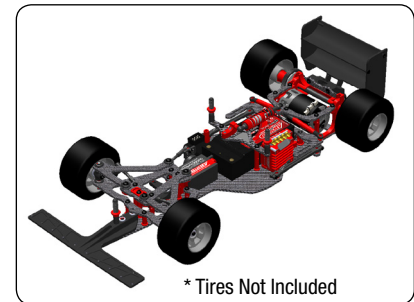

32 REAR WING ASSEMBLY

33 REAR WING ASSEMBLY

34 STEERING SERVO ASSEMBLY

35 STEERING SERVO ASSEMBLY

36 MOTOR ASSEMBLY

37 RECEIVER / ESC ASSEMBLY

38 WHEELS ASSEMBLY

	C-00100-007	Alum. Bulkhead Brace - 7075 T6 - 1 pc
	C-00100-012	Alum. Rear Brace Mount - 2 pcs
	C-00100-014	Alum. Side Spring Holder - 2 pcs
	C-00100-015	Alum. Antenna Mount - 1 pc
	C-00100-016	Alum. Battery Backstop - 1 pc
	C-00100-024	Alum. Steering Ball 4.25mm - M3 - 4 pcs