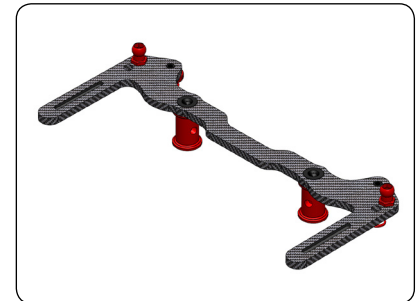

C-13090

1 REAR POWER POD ASSEMBLY

2 REAR POWER POD ASSEMBLY

3 REAR POWER POD ASSEMBLY

4 REAR POWER POD ASSEMBLY

5 BATTERY / REAR SUSPENSION BRACE ASSEMBLY

C-00100-036
Side Springs - Red
0.5mm - Soft

C-00100-103 OPTIONAL
Side Springs - Silver
0.6mm - Medium Soft

C-00100-104 OPTIONAL
Side Springs - Black
0.7mm - Medium

C-00100-108 OPTIONAL
Side Springs - Blue
0.8mm - Hard

6 BATTERY / REAR SUSPENSION BRACE ASSEMBLY

7 BATTERY / REAR SUSPENSION BRACE ASSEMBLY

8 SIDE POD LINK ASSEMBLY