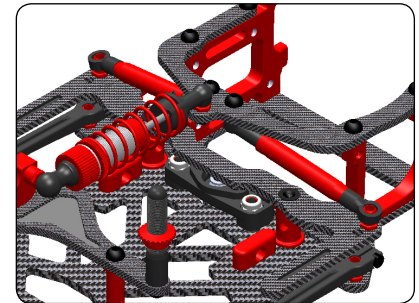

17 SIDE LINK DAMPER ASSEMBLY

- C-81515 Shock Syrup - Ultra Pure Silicone - 15.000 CPS
- C-81530 Shock Syrup - Ultra Pure Silicone - 30.000 CPS
- C-81550 Shock Syrup - Ultra Pure Silicone - 50.000 CPS
- C-81575 Shock Syrup - Ultra Pure Silicone - 75.000 CPS

* Not Included

18 SIDE LINK DAMPER ASSEMBLY

19 FRONT SUSPENSION ASSEMBLY

0 5 10 15 20

20 FRONT SUSPENSION ASSEMBLY

21 STEERING LINKAGE ASSEMBLY

0 5 10 15 20

22 STEERING LINKAGE ASSEMBLY