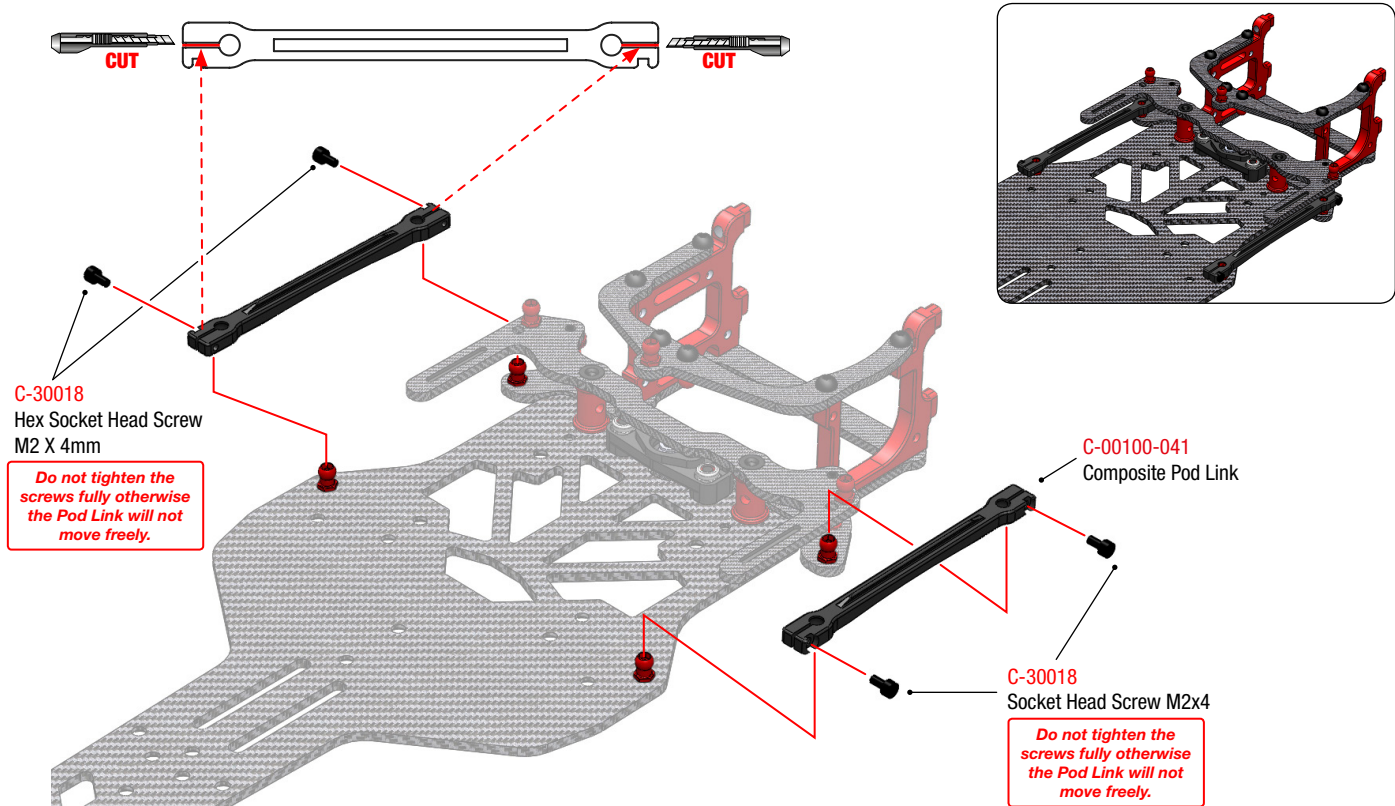

C-00100-104 OPTIONAL
Side Springs - Black
0.7mm - Medium

C-00100-108 OPTIONAL
Side Springs - Blue
0.8mm - Hard

6 BATTERY / REAR SUSPENSION BRACE ASSEMBLY

7 BATTERY / REAR SUSPENSION BRACE ASSEMBLY

8 SIDE POD LINK ASSEMBLY