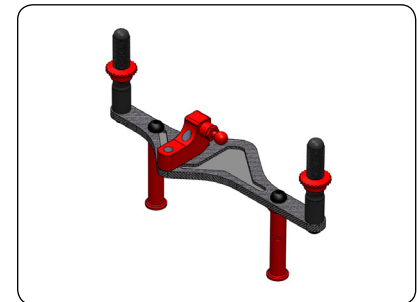

9 BODY POST / SHOCK SUPPORT ASSEMBLY