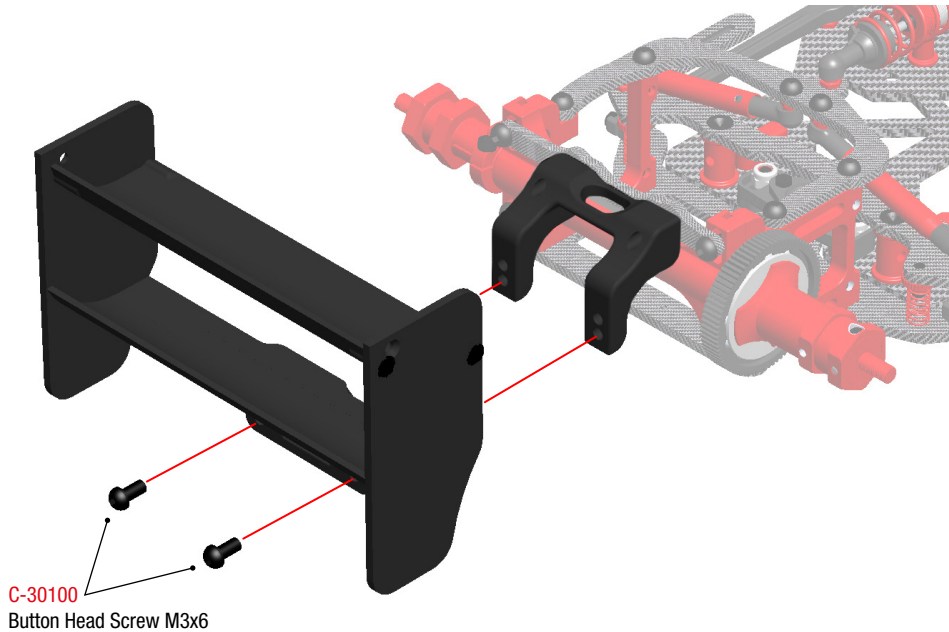

28 DRIVE AXLE / BALL DIFFERENTIAL ASSEMBLY

29 DRIVE AXLE / BALL DIFFERENTIAL ASSEMBLY

30 WING MOUNT ASSEMBLY

31 DRIVE TRAIN / WING MOUNT ASSEMBLY

C-30102
Button Head Screw M3x10

C-30101
Button Head Screw M3x8

32 REAR WING ASSEMBLY

33 REAR WING ASSEMBLY

34 STEERING SERVO ASSEMBLY

35 STEERING SERVO ASSEMBLY

36 MOTOR ASSEMBLY

37 RECEIVER / ESC ASSEMBLY

38 WHEELS ASSEMBLY

	C-00100-007	Alum. Bulkhead Brace - 7075 T6 - 1 pc
	C-00100-012	Alum. Rear Brace Mount - 2 pcs
	C-00100-014	Alum. Side Spring Holder - 2 pcs
	C-00100-015	Alum. Antenna Mount - 1 pc
	C-00100-016	Alum. Battery Backstop - 1 pc
	C-00100-024	Alum. Steering Ball 4.25mm - M3 - 4 pcs