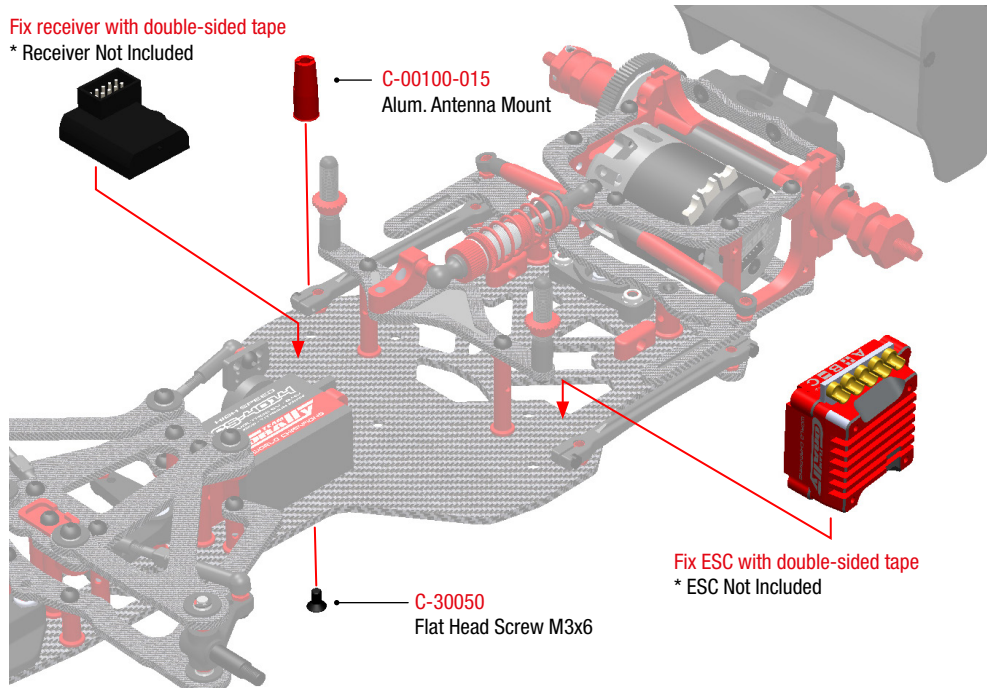

32 REAR WING ASSEMBLY

33 REAR WING ASSEMBLY

34 STEERING SERVO ASSEMBLY

35 STEERING SERVO ASSEMBLY

36 MOTOR ASSEMBLY

37 RECEIVER / ESC ASSEMBLY

38 WHEELS ASSEMBLY

	C-00100-007	Alum. Bulkhead Brace - 7075 T6 - 1 pc
	C-00100-012	Alum. Rear Brace Mount - 2 pcs
	C-00100-014	Alum. Side Spring Holder - 2 pcs
	C-00100-015	Alum. Antenna Mount - 1 pc
	C-00100-016	Alum. Battery Backstop - 1 pc
	C-00100-024	Alum. Steering Ball 4.25mm - M3 - 4 pcs

	C-00100-028	Alum. Spacer Ring - Inner Dia 6.35mm - Width 1.5mm - 2 pcs
	C-00100-030	Shock Spring - Red 1.1mm - Hard - 1 pc
	C-00100-031	Alum. Lower Shock Body Cap - 1 pc
	C-00100-032	Alum. Upper Shock Body Cap - 1 pc
	C-00100-033	Alum. Shock Spring Adjustment Nut - 1 pc
	C-00100-034	Alum. Threaded Shock Body - Hard-coated - 1 pc