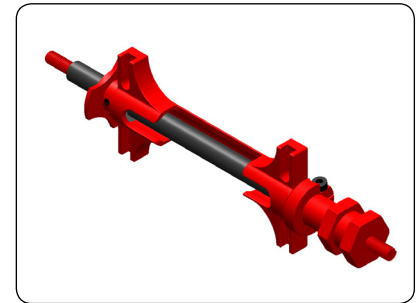

26 FRONT SUSPENSION ASSEMBLY

27 FRONT SUSPENSION ASSEMBLY

C-00100-037
Front Spring Coils
Red 0.4mm - Soft

C-00100-105 OPTIONAL
Front Spring Coils
Blue 0.6mm - Hard

C-00100-106 OPTIONAL
Front Spring Coils
Black 0.5mm - Medium

28 DRIVE AXLE / BALL DIFFERENTIAL ASSEMBLY

29 DRIVE AXLE / BALL DIFFERENTIAL ASSEMBLY

30 WING MOUNT ASSEMBLY

31 DRIVE TRAIN / WING MOUNT ASSEMBLY

C-30102
Button Head Screw M3x10

C-30101
Button Head Screw M3x8

32 REAR WING ASSEMBLY

33 REAR WING ASSEMBLY

34 STEERING SERVO ASSEMBLY

35 STEERING SERVO ASSEMBLY

36 MOTOR ASSEMBLY

37 RECEIVER / ESC ASSEMBLY

38 WHEELS ASSEMBLY

	C-00100-007	Alum. Bulkhead Brace - 7075 T6 - 1 pc
	C-00100-012	Alum. Rear Brace Mount - 2 pcs
	C-00100-014	Alum. Side Spring Holder - 2 pcs
	C-00100-015	Alum. Antenna Mount - 1 pc
	C-00100-016	Alum. Battery Backstop - 1 pc
	C-00100-024	Alum. Steering Ball 4.25mm - M3 - 4 pcs