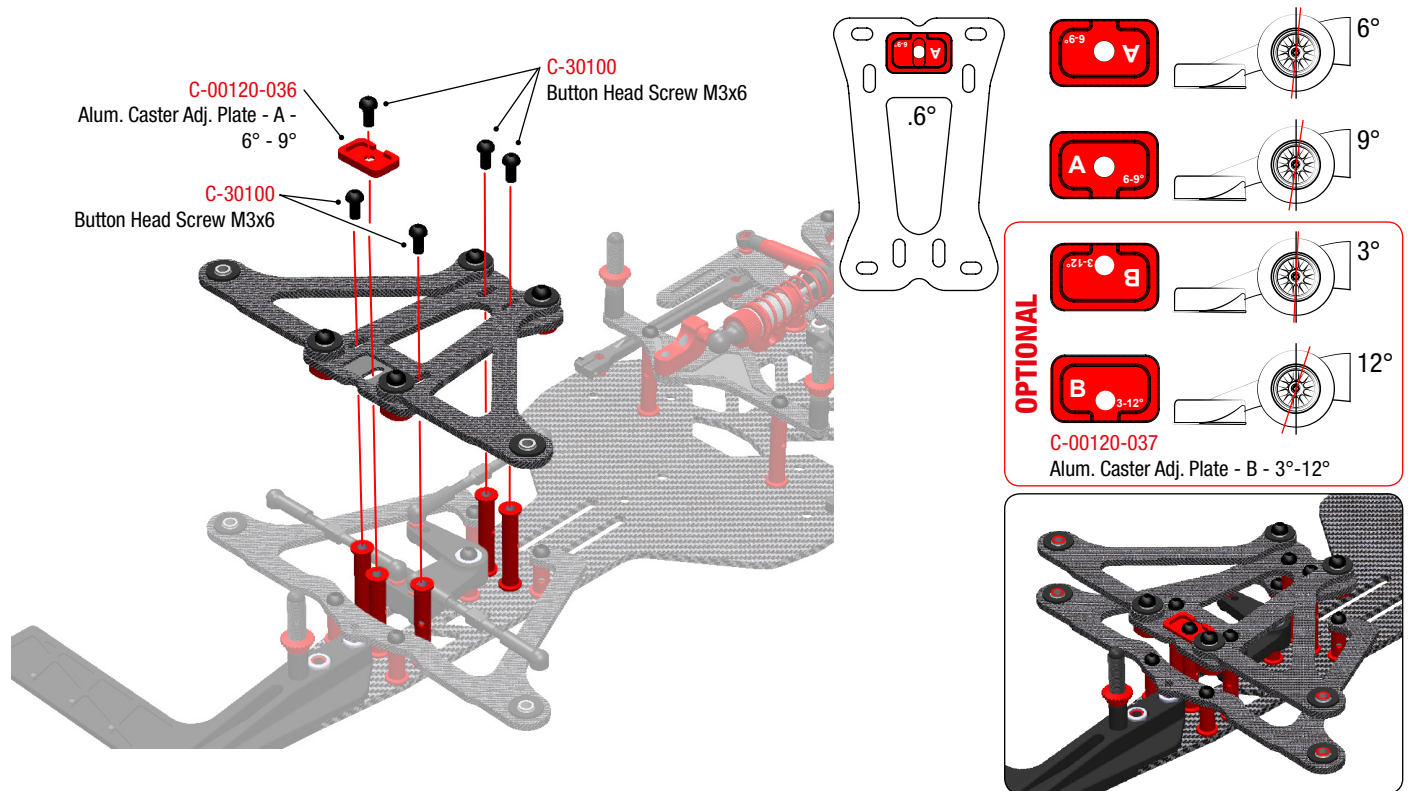

25 FRONT SUSPENSION ASSEMBLY