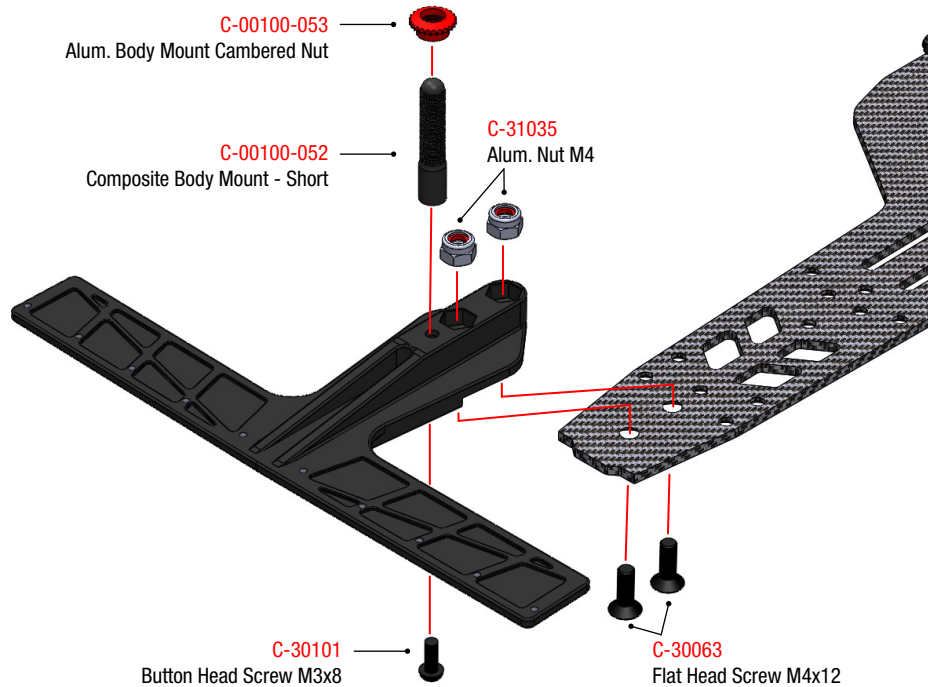

9 BODY POST / SHOCK SUPPORT ASSEMBLY

0 5 10 15 20

10 BODY POST / SHOCK SUPPORT ASSEMBLY

11 FRONT BUMPER ASSEMBLY

12 FRONT SUSPENSION ASSEMBLY

C-00120-032
Alum. Spacer Holder
A - 12mm

C-00120-033 OPTIONAL
Alum. Spacer Holder
B - 11mm