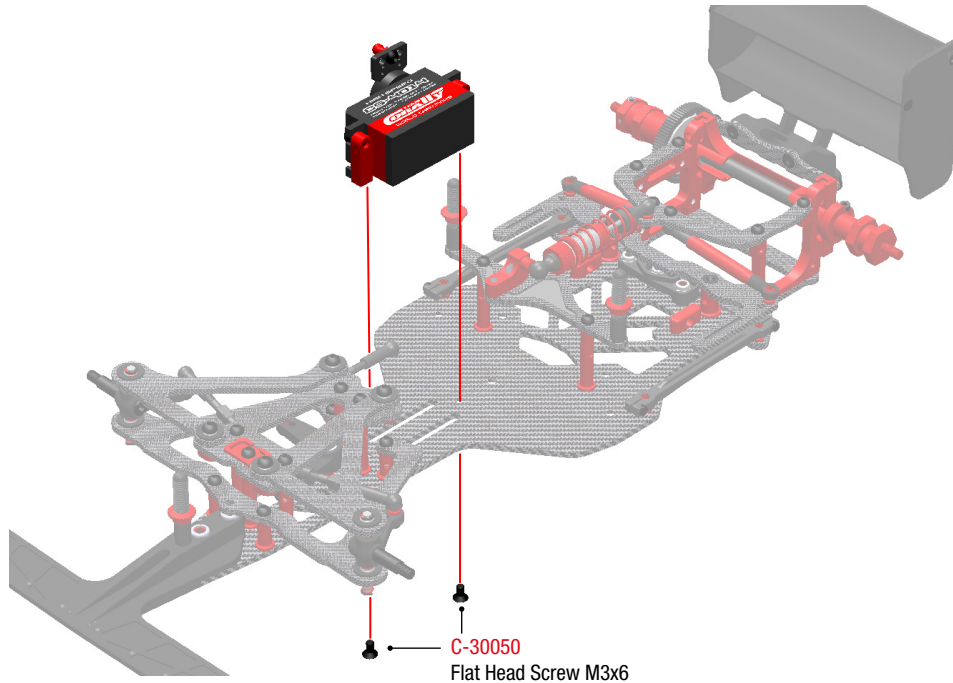

28 DRIVE AXLE / BALL DIFFERENTIAL ASSEMBLY

29 DRIVE AXLE / BALL DIFFERENTIAL ASSEMBLY

30 WING MOUNT ASSEMBLY

31 DRIVE TRAIN / WING MOUNT ASSEMBLY

C-30102
Button Head Screw M3x10

C-30101
Button Head Screw M3x8

32 REAR WING ASSEMBLY

33 REAR WING ASSEMBLY

34 STEERING SERVO ASSEMBLY

35 STEERING SERVO ASSEMBLY

36 MOTOR ASSEMBLY

37 RECEIVER / ESC ASSEMBLY

38 WHEELS ASSEMBLY

	C-00100-007	Alum. Bulkhead Brace - 7075 T6 - 1 pc
	C-00100-012	Alum. Rear Brace Mount - 2 pcs
	C-00100-014	Alum. Side Spring Holder - 2 pcs
	C-00100-015	Alum. Antenna Mount - 1 pc
	C-00100-016	Alum. Battery Backstop - 1 pc
	C-00100-024	Alum. Steering Ball 4.25mm - M3 - 4 pcs

	C-00100-028	Alum. Spacer Ring - Inner Dia 6.35mm - Width 1.5mm - 2 pcs
	C-00100-030	Shock Spring - Red 1.1mm - Hard - 1 pc
	C-00100-031	Alum. Lower Shock Body Cap - 1 pc
	C-00100-032	Alum. Upper Shock Body Cap - 1 pc
	C-00100-033	Alum. Shock Spring Adjustment Nut - 1 pc
	C-00100-034	Alum. Threaded Shock Body - Hard-coated - 1 pc