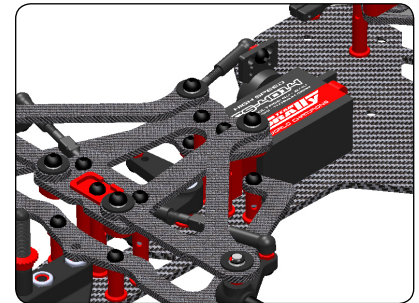

32 REAR WING ASSEMBLY

33 REAR WING ASSEMBLY

34 STEERING SERVO ASSEMBLY

35 STEERING SERVO ASSEMBLY

36 MOTOR ASSEMBLY

37 RECEIVER / ESC ASSEMBLY

38 WHEELS ASSEMBLY

	C-00100-007	Alum. Bulkhead Brace - 7075 T6 - 1 pc
	C-00100-012	Alum. Rear Brace Mount - 2 pcs
	C-00100-014	Alum. Side Spring Holder - 2 pcs
	C-00100-015	Alum. Antenna Mount - 1 pc
	C-00100-016	Alum. Battery Backstop - 1 pc
	C-00100-024	Alum. Steering Ball 4.25mm - M3 - 4 pcs

	C-00100-028	Alum. Spacer Ring - Inner Dia 6.35mm - Width 1.5mm - 2 pcs
	C-00100-030	Shock Spring - Red 1.1mm - Hard - 1 pc
	C-00100-031	Alum. Lower Shock Body Cap - 1 pc
	C-00100-032	Alum. Upper Shock Body Cap - 1 pc
	C-00100-033	Alum. Shock Spring Adjustment Nut - 1 pc
	C-00100-034	Alum. Threaded Shock Body - Hard-coated - 1 pc