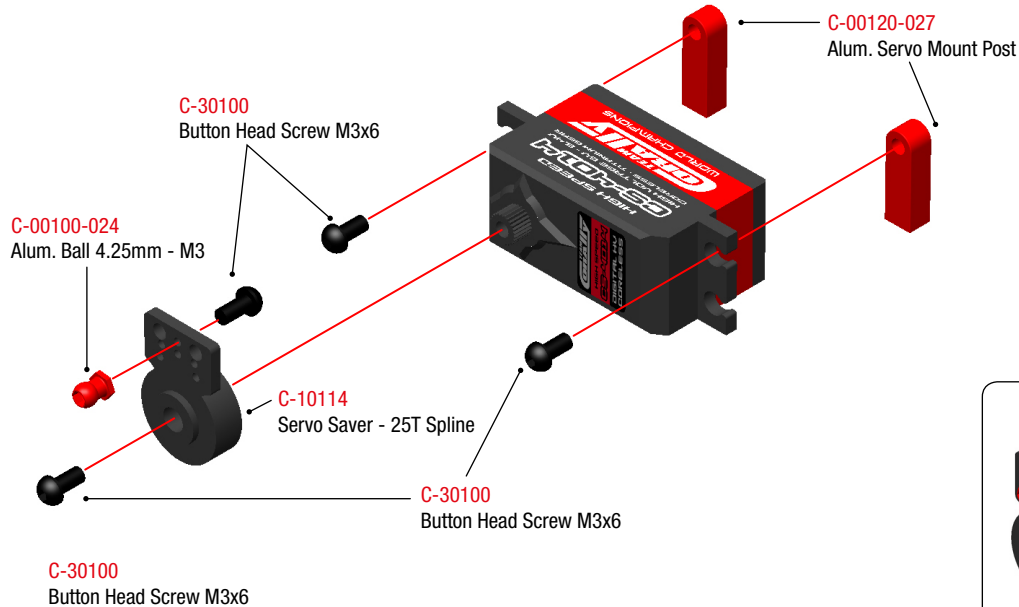

34 STEERING SERVO ASSEMBLY