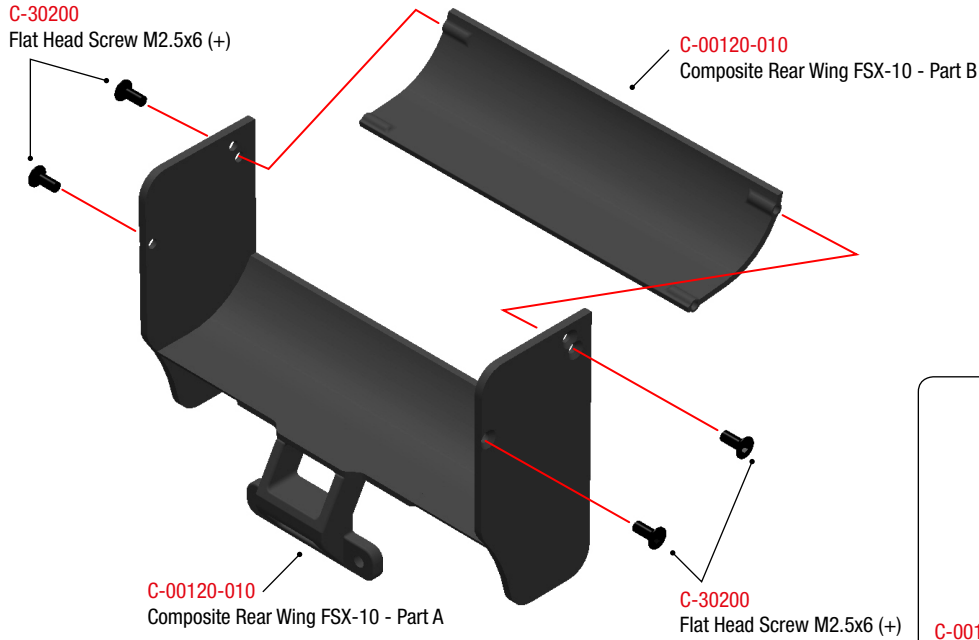

28 DRIVE AXLE / BALL DIFFERENTIAL ASSEMBLY

29 DRIVE AXLE / BALL DIFFERENTIAL ASSEMBLY

30 WING MOUNT ASSEMBLY

31 DRIVE TRAIN / WING MOUNT ASSEMBLY

C-30102
Button Head Screw M3x10

C-30101
Button Head Screw M3x8

32 REAR WING ASSEMBLY

33 REAR WING ASSEMBLY

34 STEERING SERVO ASSEMBLY

35 STEERING SERVO ASSEMBLY

36 MOTOR ASSEMBLY

37 RECEIVER / ESC ASSEMBLY

38 WHEELS ASSEMBLY

	C-00100-007	Alum. Bulkhead Brace - 7075 T6 - 1 pc
	C-00100-012	Alum. Rear Brace Mount - 2 pcs
	C-00100-014	Alum. Side Spring Holder - 2 pcs
	C-00100-015	Alum. Antenna Mount - 1 pc
	C-00100-016	Alum. Battery Backstop - 1 pc
	C-00100-024	Alum. Steering Ball 4.25mm - M3 - 4 pcs