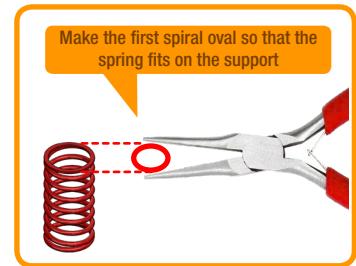

5 BATTERY / REAR SUSPENSION BRACE ASSEMBLY

C-00100-036
Side Springs - Red
0.5mm - Soft

C-00100-103 OPTIONAL
Side Springs - Silver
0.6mm - Medium Soft

C-00100-104 OPTIONAL
Side Springs - Black
0.7mm - Medium

C-00100-108 OPTIONAL
Side Springs - Blue
0.8mm - Hard