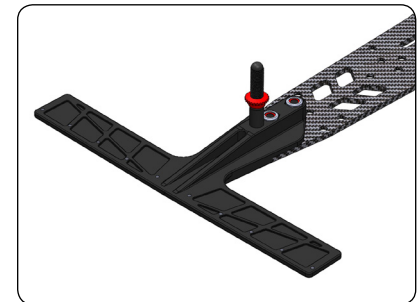

C-00100-104 OPTIONAL
Side Springs - Black
0.7mm - Medium

C-00100-108 OPTIONAL
Side Springs - Blue
0.8mm - Hard

6 BATTERY / REAR SUSPENSION BRACE ASSEMBLY

7 BATTERY / REAR SUSPENSION BRACE ASSEMBLY

8 SIDE POD LINK ASSEMBLY

9 BODY POST / SHOCK SUPPORT ASSEMBLY

0 5 10 15 20

10 BODY POST / SHOCK SUPPORT ASSEMBLY

11 FRONT BUMPER ASSEMBLY

12 FRONT SUSPENSION ASSEMBLY

C-00120-032
Alum. Spacer Holder
A - 12mm

C-00120-033 OPTIONAL
Alum. Spacer Holder
B - 11mm