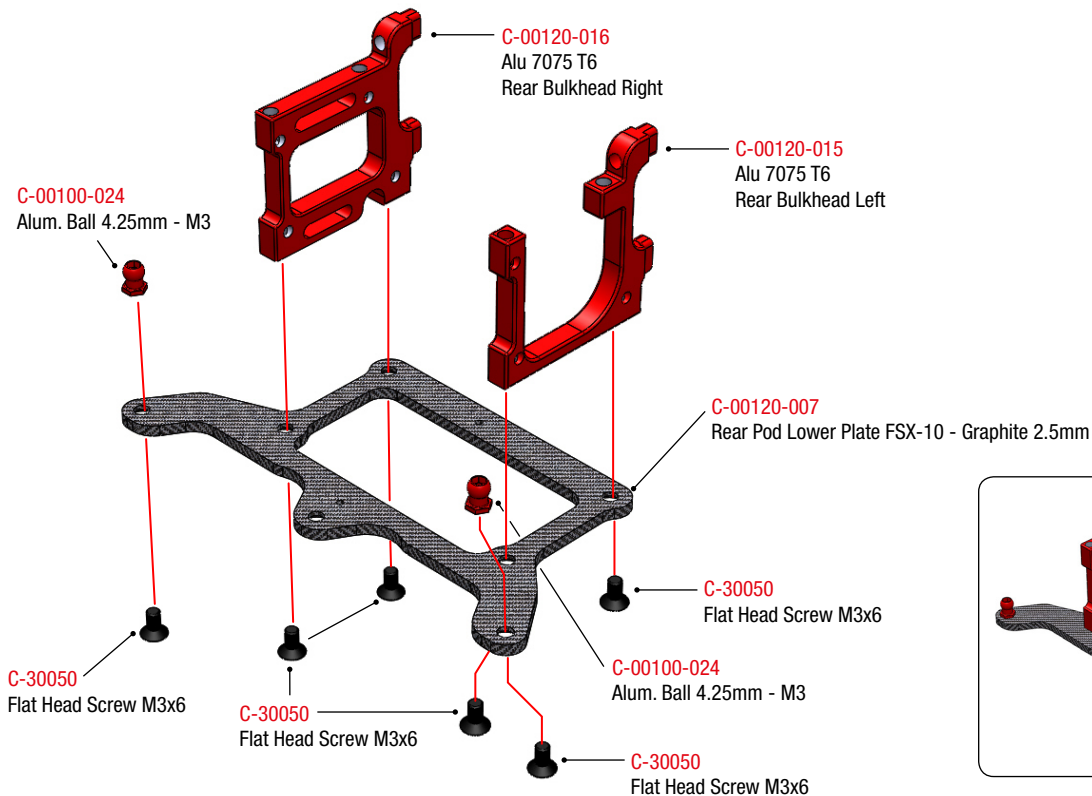

C-13090

1 REAR POWER POD ASSEMBLY

2 REAR POWER POD ASSEMBLY

3 REAR POWER POD ASSEMBLY

4 REAR POWER POD ASSEMBLY

5 BATTERY / REAR SUSPENSION BRACE ASSEMBLY

C-00100-036
Side Springs - Red
0.5mm - Soft

C-00100-103 OPTIONAL
Side Springs - Silver
0.6mm - Medium Soft