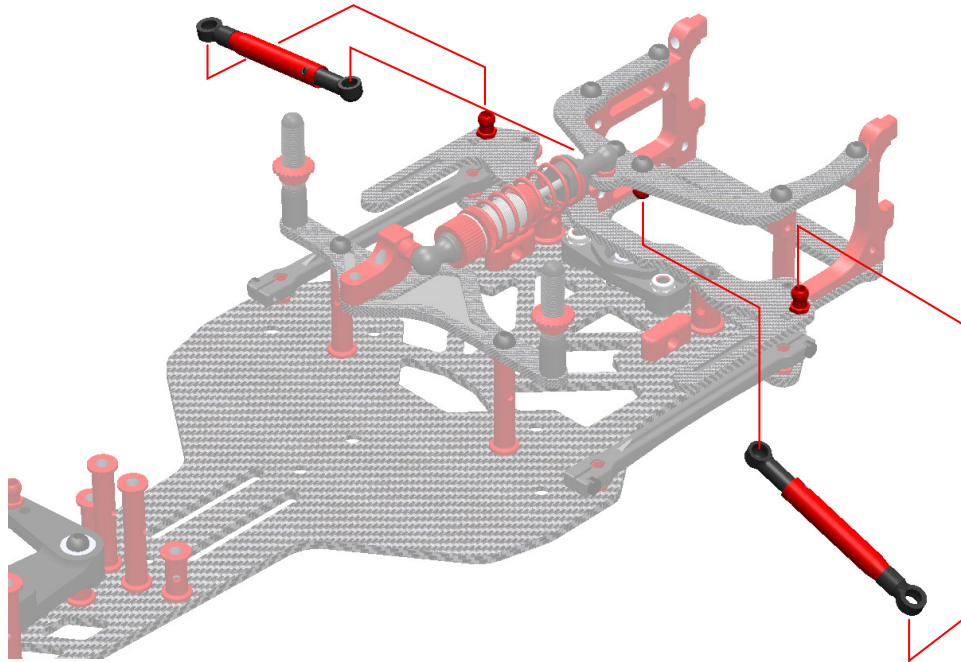

17 SIDE LINK DAMPER ASSEMBLY

- C-81515 Shock Syrup - Ultra Pure Silicone - 15.000 CPS
- C-81530 Shock Syrup - Ultra Pure Silicone - 30.000 CPS
- C-81550 Shock Syrup - Ultra Pure Silicone - 50.000 CPS
- C-81575 Shock Syrup - Ultra Pure Silicone - 75.000 CPS

* Not Included

18 SIDE LINK DAMPER ASSEMBLY

19 FRONT SUSPENSION ASSEMBLY

0 5 10 15 20

20 FRONT SUSPENSION ASSEMBLY

21 STEERING LINKAGE ASSEMBLY

0 5 10 15 20

22 STEERING LINKAGE ASSEMBLY