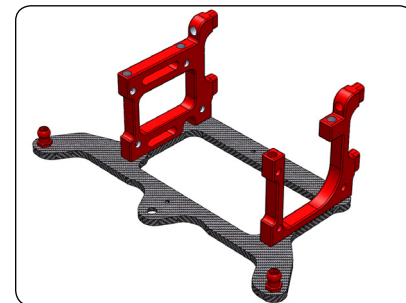

C-13090

1 REAR POWER POD ASSEMBLY

2 REAR POWER POD ASSEMBLY

3 REAR POWER POD ASSEMBLY

4 REAR POWER POD ASSEMBLY

5 BATTERY / REAR SUSPENSION BRACE ASSEMBLY

C-00100-036
Side Springs - Red
0.5mm - Soft

C-00100-103 OPTIONAL
Side Springs - Silver
0.6mm - Medium Soft