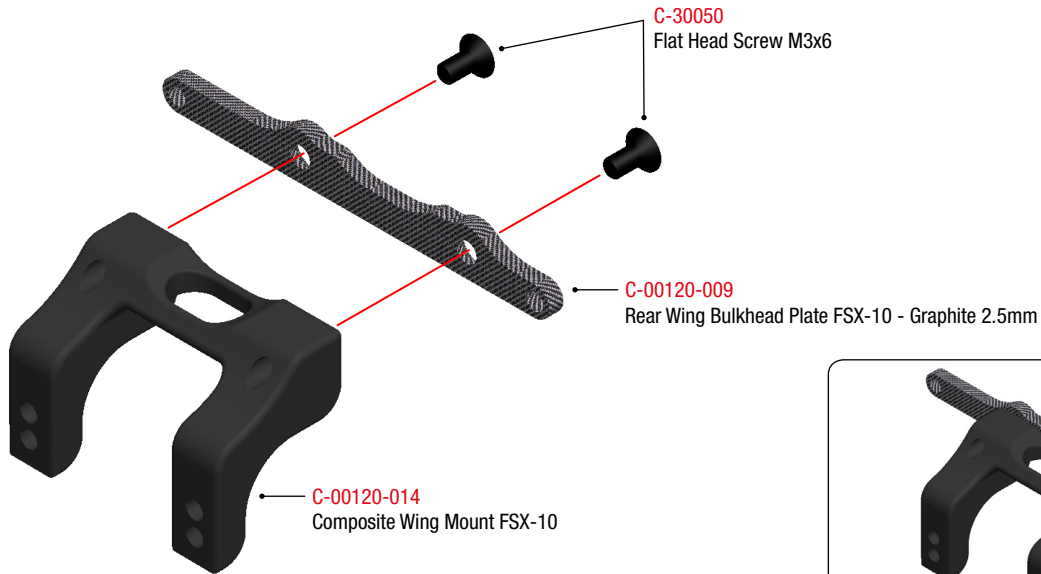

28 DRIVE AXLE / BALL DIFFERENTIAL ASSEMBLY

29 DRIVE AXLE / BALL DIFFERENTIAL ASSEMBLY

30 WING MOUNT ASSEMBLY

31 DRIVE TRAIN / WING MOUNT ASSEMBLY

C-30102
Button Head Screw M3x10

C-30101
Button Head Screw M3x8