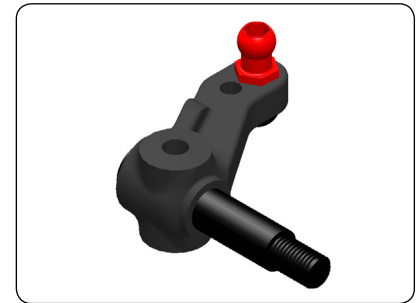

26 FRONT SUSPENSION ASSEMBLY