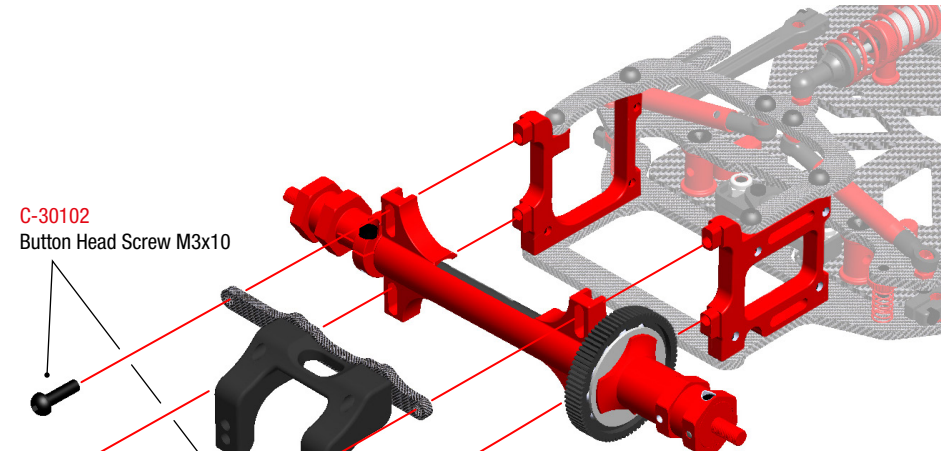

28 DRIVE AXLE / BALL DIFFERENTIAL ASSEMBLY

29 DRIVE AXLE / BALL DIFFERENTIAL ASSEMBLY

30 WING MOUNT ASSEMBLY

31 DRIVE TRAIN / WING MOUNT ASSEMBLY

C-30102
Button Head Screw M3x10

C-30101
Button Head Screw M3x8

32 REAR WING ASSEMBLY

33 REAR WING ASSEMBLY

34 STEERING SERVO ASSEMBLY

35 STEERING SERVO ASSEMBLY

36 MOTOR ASSEMBLY

37 RECEIVER / ESC ASSEMBLY

38 WHEELS ASSEMBLY

	C-00100-007	Alum. Bulkhead Brace - 7075 T6 - 1 pc
	C-00100-012	Alum. Rear Brace Mount - 2 pcs
	C-00100-014	Alum. Side Spring Holder - 2 pcs
	C-00100-015	Alum. Antenna Mount - 1 pc
	C-00100-016	Alum. Battery Backstop - 1 pc
	C-00100-024	Alum. Steering Ball 4.25mm - M3 - 4 pcs