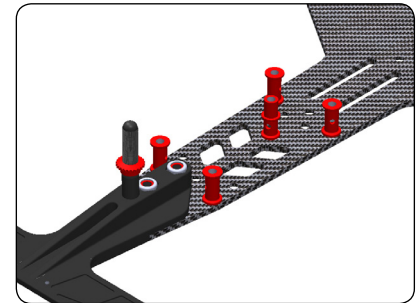

C-00120-032
Alum. Spacer Holder
A - 12mm

C-00120-033 OPTIONAL
Alum. Spacer Holder
B - 11mm

C-00120-034 OPTIONAL
Alum. Spacer Holder
C - 10mm

C-00120-035 OPTIONAL
Alum. Spacer Holder
D - 9mm