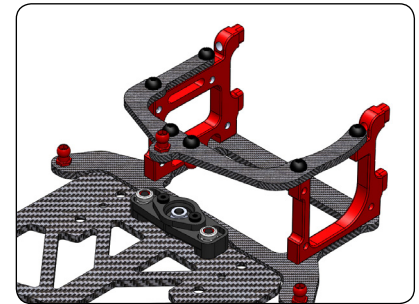

C-13090

1 REAR POWER POD ASSEMBLY

2 REAR POWER POD ASSEMBLY

3 REAR POWER POD ASSEMBLY

4 REAR POWER POD ASSEMBLY

5 BATTERY / REAR SUSPENSION BRACE ASSEMBLY

C-00100-036
Side Springs - Red
0.5mm - Soft

C-00100-103 OPTIONAL
Side Springs - Silver
0.6mm - Medium Soft

C-00100-104 OPTIONAL
Side Springs - Black
0.7mm - Medium

C-00100-108 OPTIONAL
Side Springs - Blue
0.8mm - Hard

6 BATTERY / REAR SUSPENSION BRACE ASSEMBLY

7 BATTERY / REAR SUSPENSION BRACE ASSEMBLY

8 SIDE POD LINK ASSEMBLY