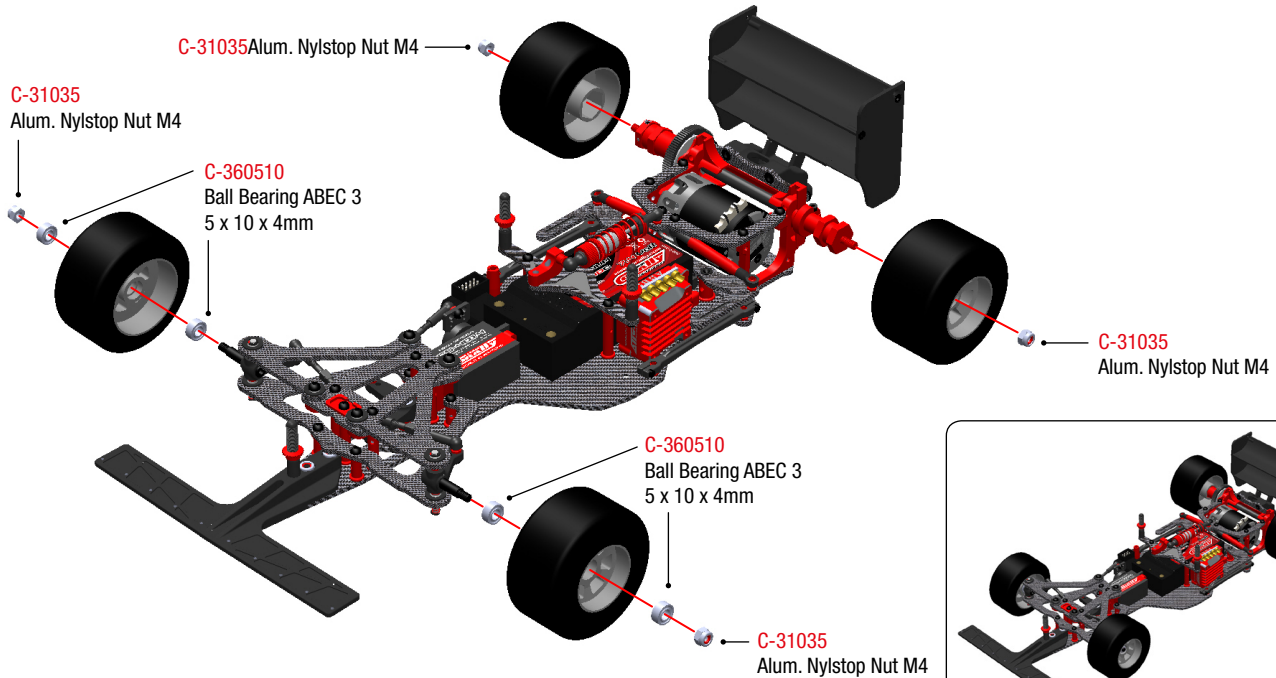

32 REAR WING ASSEMBLY

33 REAR WING ASSEMBLY

34 STEERING SERVO ASSEMBLY

35 STEERING SERVO ASSEMBLY

36 MOTOR ASSEMBLY

37 RECEIVER / ESC ASSEMBLY

38 WHEELS ASSEMBLY

	C-00100-007	Alum. Bulkhead Brace - 7075 T6 - 1 pc
	C-00100-012	Alum. Rear Brace Mount - 2 pcs
	C-00100-014	Alum. Side Spring Holder - 2 pcs
	C-00100-015	Alum. Antenna Mount - 1 pc
	C-00100-016	Alum. Battery Backstop - 1 pc
	C-00100-024	Alum. Steering Ball 4.25mm - M3 - 4 pcs