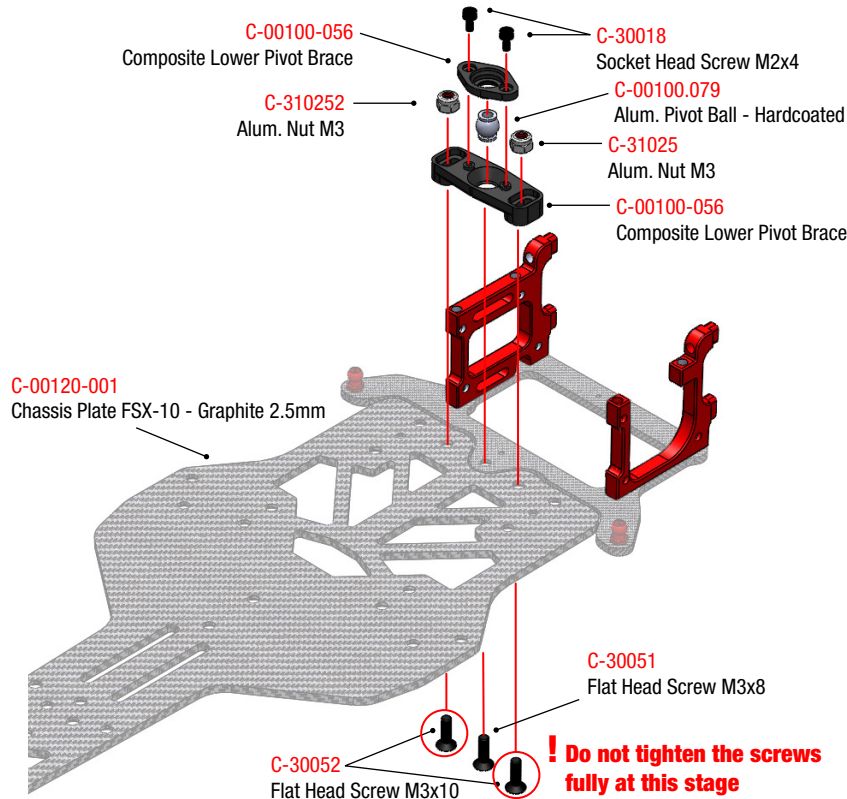

C-13090

1 REAR POWER POD ASSEMBLY

2 REAR POWER POD ASSEMBLY

3 REAR POWER POD ASSEMBLY

4 REAR POWER POD ASSEMBLY

5 BATTERY / REAR SUSPENSION BRACE ASSEMBLY

C-00100-036
Side Springs - Red
0.5mm - Soft

C-00100-103 OPTIONAL
Side Springs - Silver
0.6mm - Medium Soft