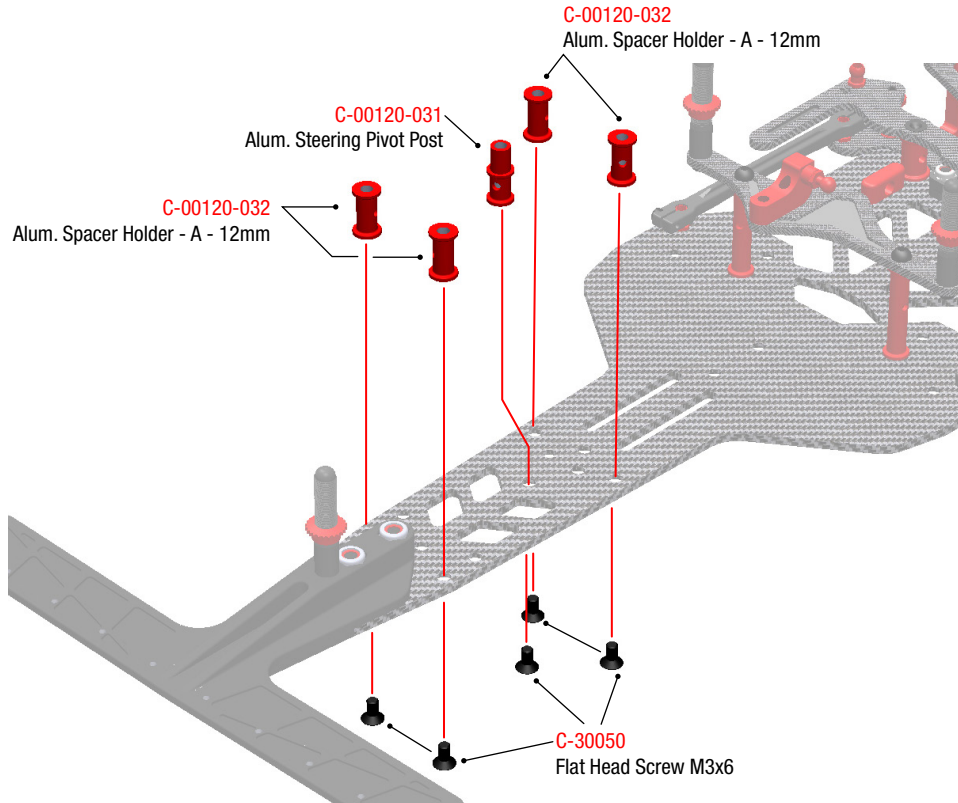

9 BODY POST / SHOCK SUPPORT ASSEMBLY

0 5 10 15 20

10 BODY POST / SHOCK SUPPORT ASSEMBLY

11 FRONT BUMPER ASSEMBLY

12 FRONT SUSPENSION ASSEMBLY

C-00120-032
Alum. Spacer Holder
A - 12mm

C-00120-033 OPTIONAL
Alum. Spacer Holder
B - 11mm