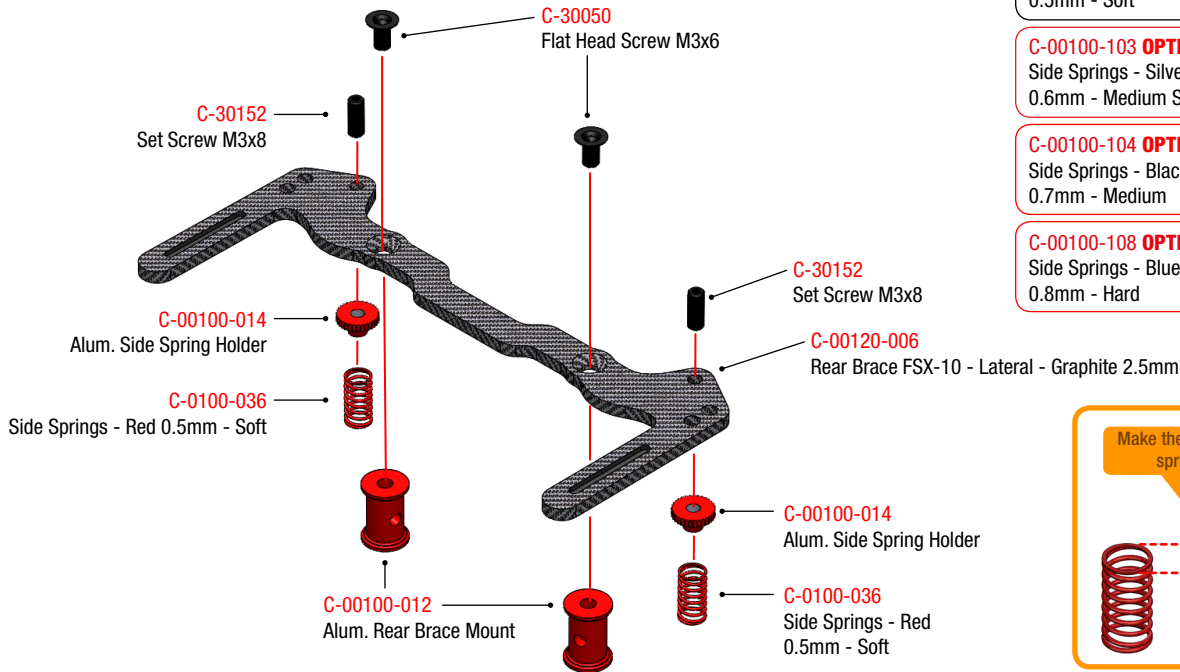

C-13090

1 REAR POWER POD ASSEMBLY

2 REAR POWER POD ASSEMBLY

3 REAR POWER POD ASSEMBLY

4 REAR POWER POD ASSEMBLY

5 BATTERY / REAR SUSPENSION BRACE ASSEMBLY

C-00100-036
Side Springs - Red
0.5mm - Soft

C-00100-103 OPTIONAL
Side Springs - Silver
0.6mm - Medium Soft

C-00100-104 OPTIONAL
Side Springs - Black
0.7mm - Medium

C-00100-108 OPTIONAL
Side Springs - Blue
0.8mm - Hard

6 BATTERY / REAR SUSPENSION BRACE ASSEMBLY

7 BATTERY / REAR SUSPENSION BRACE ASSEMBLY

8 SIDE POD LINK ASSEMBLY