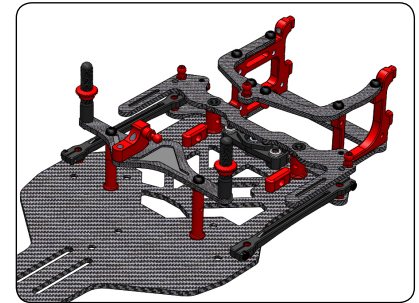

C-13090

1 REAR POWER POD ASSEMBLY

2 REAR POWER POD ASSEMBLY

3 REAR POWER POD ASSEMBLY

4 REAR POWER POD ASSEMBLY

5 BATTERY / REAR SUSPENSION BRACE ASSEMBLY

C-00100-036
Side Springs - Red
0.5mm - Soft

C-00100-103 OPTIONAL
Side Springs - Silver
0.6mm - Medium Soft

C-00100-104 OPTIONAL
Side Springs - Black
0.7mm - Medium

C-00100-108 OPTIONAL
Side Springs - Blue
0.8mm - Hard

6 BATTERY / REAR SUSPENSION BRACE ASSEMBLY

7 BATTERY / REAR SUSPENSION BRACE ASSEMBLY

8 SIDE POD LINK ASSEMBLY

9 BODY POST / SHOCK SUPPORT ASSEMBLY

0 5 10 15 20

10 BODY POST / SHOCK SUPPORT ASSEMBLY

11 FRONT BUMPER ASSEMBLY

12 FRONT SUSPENSION ASSEMBLY

C-00120-032
Alum. Spacer Holder
A - 12mm

C-00120-033 OPTIONAL
Alum. Spacer Holder
B - 11mm