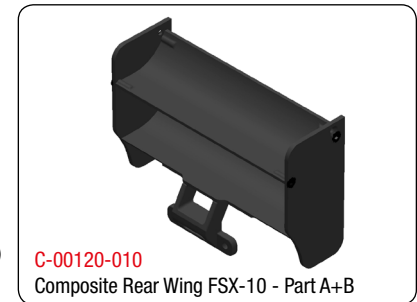

32 REAR WING ASSEMBLY