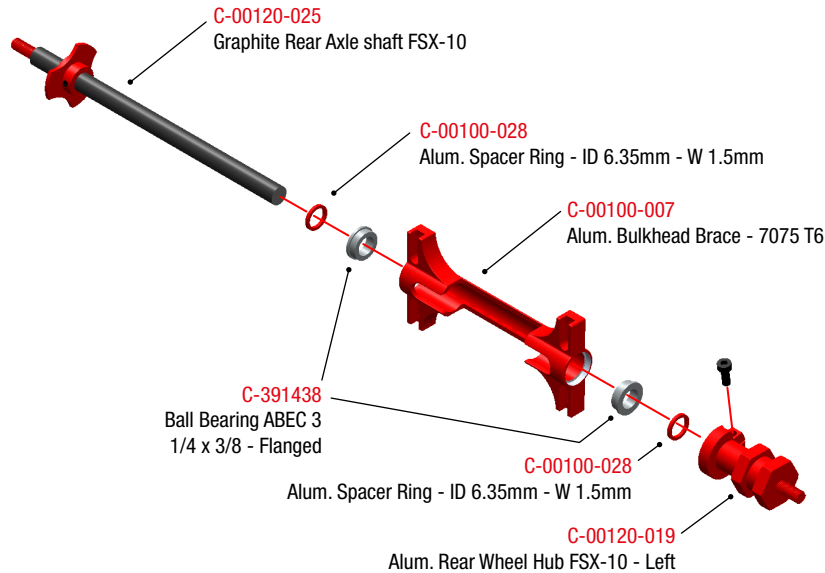

28 DRIVE AXLE / BALL DIFFERENTIAL ASSEMBLY

29 DRIVE AXLE / BALL DIFFERENTIAL ASSEMBLY

30 WING MOUNT ASSEMBLY

31 DRIVE TRAIN / WING MOUNT ASSEMBLY

C-30102
Button Head Screw M3x10

C-30101
Button Head Screw M3x8