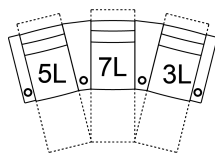

**3L RHF Pw Rcl HRest&Lmb  
2L LHF Pw Rcl HRest&Lmb**  
30 x 41 x 43"  
77 x 105 x 110 cm

**4L Armless Loveseat Pw  
HRest&Lmb**  
46 x 41 x 43"  
117 x 105 x 110 cm

**8L Armless Pw Rcl  
HRest&Lmb**  
23 x 41 x 43"  
59 x 105 x 110 cm

**6L RHF Rcl LHF WgArm Pw  
HRest&Lmb**  
**5L LHF Rcl RHF WgArm Pw  
HRest&Lmb**  
46 x 41 x 43"  
117 x 105 x 110 cm  
IA: 23" / 59 cm

**7L RHF Wg Arm Pw Rcl  
HRest&Lmb**  
**9L LHF Wg Arm Pw Rcl  
HRest&Lmb**  
38 x 41 x 43"  
97 x 105 x 110 cm

## POPULAR CONFIGURATIONS

**1L/3L/3L**  
101 x 42"  
257 x 107 cm

**5L/7L/3L**  
113 x 49"  
288 x 125 cm

**1L/3L/3L/3L**  
132 x 42"  
336 x 107 cm

**5L/7L/7L/3L**  
147 x 56"  
374 x 143 cm

## DIMENSIONS

Seat Depth: 21" / 55 cm  
Seat Height: 21" / 55 cm  
Arm Depth: 36" / 93 cm  
Arm Height: 26" / 66 cm  
Reclined Depth: 70" / 179 cm

Dimensions shown as Width x Depth x Height.

Dimensions are correct at the time of printing and are subject to change without notice. Actual measurements for each item may vary from what is shown here. Please allow up to a +/- 1 inch difference. Availability may vary by region.