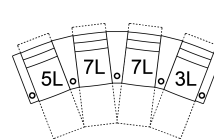

**3L RHF Pw Rcl HRest&Lmb  
2L LHF Pw Rcl HRest&Lmb**  
30 x 41 x 43"  
77 x 105 x 110 cm

**4L Armless Loveseat Pw  
HRest&Lmb**  
46 x 41 x 43"  
117 x 105 x 110 cm

**8L Armless Pw Rcl  
HRest&Lmb**  
23 x 41 x 43"  
59 x 105 x 110 cm

**6L RHF Rcl LHF WgArm Pw  
HRest&Lmb**  
**5L LHF Rcl RHF WgArm Pw  
HRest&Lmb**  
46 x 41 x 43"  
117 x 105 x 110 cm  
IA: 23" / 59 cm

**7L RHF Wg Arm Pw Rcl  
HRest&Lmb**  
**9L LHF Wg Arm Pw Rcl  
HRest&Lmb**  
38 x 41 x 43"  
97 x 105 x 110 cm

## POPULAR CONFIGURATIONS

**1L/3L/3L**  
101 x 42"  
257 x 107 cm

**5L/7L/3L**  
113 x 49"  
288 x 125 cm

**1L/3L/3L/3L**  
132 x 42"  
336 x 107 cm

**5L/7L/7L/3L**  
147 x 56"  
374 x 143 cm

## DIMENSIONS

Seat Depth: 21" / 55 cm  
Seat Height: 21" / 55 cm  
Arm Depth: 36" / 93 cm  
Arm Height: 26" / 66 cm  
Reclined Depth: 70" / 179 cm

Dimensions shown as Width x Depth x Height.

Dimensions are correct at the time of printing and are subject to change without notice. Actual measurements for each item may vary from what is shown here. Please allow up to a +/- 1 inch difference. Availability may vary by region.