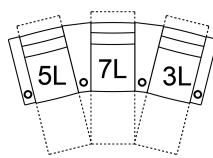

2L LHF Pw Rcl HRest&Lmb
31 x 42 x 43"
78 x 107 x 109 cm

3L RHF Pw Rcl HRest&Lmb
31 x 42 x 43"
78 x 107 x 109 cm

**4L Armless Loveseat Pw
HRest&Lmb**
46 x 42 x 43"
117 x 107 x 109 cm

**5L LHF Rcl RHF WgArm Pw
HRest&Lmb**
46 x 42 x 43"
117 x 107 x 109 cm
IA: 58" / 149 cm

**6L RHF Rcl LHF WgArm Pw
HRest&Lmb**
46 x 42 x 43"
117 x 107 x 109 cm
IA: 58" / 149 cm

**7L RHF Wg Arm Pw Rcl
HRest&Lmb**
39 x 42 x 43"
98 x 107 x 109 cm

**8L Armless Pw Rcl
HRest&Lmb**
23 x 42 x 43"
59 x 107 x 109 cm

**9L LHF Wg Arm Pw Rcl
HRest&Lmb**
39 x 42 x 43"
98 x 107 x 109 cm

POPULAR CONFIGURATIONS

1L/3L/3L
101 x 42"
257 x 107 cm

5L/7L/3L
113 x 49"
288 x 125 cm

1L/3L/3L/3L
132 x 42"
336 x 107 cm

5L/7L/7L/3L
147 x 56"
374 x 143 cm

DIMENSIONS

Seat Depth: 22" / 56 cm
Seat Height: 21" / 53 cm
Arm Depth: 37" / 93 cm
Arm Height: 26" / 66 cm
Reclined Depth: 70" / 177 cm

Dimensions shown as Width x Depth x Height.

Dimensions are correct at the time of printing and are subject to change without notice. Actual measurements for each item may vary from what is shown here. Please allow up to a +/- 1 inch difference. Availability may vary by region.