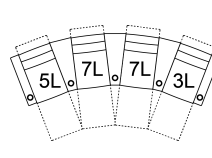

2L LHF Pw Rcl HRest&Lmb
31 x 42 x 43"
78 x 107 x 109 cm

3L RHF Pw Rcl HRest&Lmb
31 x 42 x 43"
78 x 107 x 109 cm

**4L Armless Loveseat Pw
HRest&Lmb**
46 x 42 x 43"
117 x 107 x 109 cm

**5L LHF Rcl RHF WgArm Pw
HRest&Lmb**
46 x 42 x 43"
117 x 107 x 109 cm
IA: 58" / 149 cm

**6L RHF Rcl LHF WgArm Pw
HRest&Lmb**
46 x 42 x 43"
117 x 107 x 109 cm
IA: 58" / 149 cm

**7L RHF Wg Arm Pw Rcl
HRest&Lmb**
39 x 42 x 43"
98 x 107 x 109 cm

**8L Armless Pw Rcl
HRest&Lmb**
23 x 42 x 43"
59 x 107 x 109 cm

**9L LHF Wg Arm Pw Rcl
HRest&Lmb**
39 x 42 x 43"
98 x 107 x 109 cm

POPULAR CONFIGURATIONS

1L/3L/3L
101 x 42"
257 x 107 cm

5L/7L/3L
113 x 49"
288 x 125 cm

1L/3L/3L/3L
132 x 42"
336 x 107 cm

5L/7L/7L/3L
147 x 56"
374 x 143 cm

DIMENSIONS

Seat Depth: 22" / 56 cm
Seat Height: 21" / 53 cm
Arm Depth: 37" / 93 cm
Arm Height: 26" / 66 cm
Reclined Depth: 70" / 177 cm

Dimensions shown as Width x Depth x Height.

Dimensions are correct at the time of printing and are subject to change without notice. Actual measurements for each item may vary from what is shown here. Please allow up to a +/- 1 inch difference. Availability may vary by region.