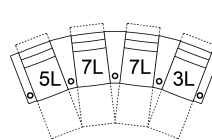

**5L LHF Rcl RHF WgArm Pw  
HRest&Lmb**  
46 x 42 x 44"  
117 x 107 x 111 cm  
IA: 23" / 59 cm

**6L RHF Rcl LHF WgArm Pw  
HRest&Lmb**  
46 x 42 x 44"  
117 x 107 x 111 cm  
IA: 23" / 59 cm

**7L RHF Wg Arm Pw Rcl  
HRest&Lmb**  
39 x 42 x 44"  
98 x 107 x 111 cm

**8L Armless Pw Rcl  
HRest&Lmb**  
23 x 42 x 44"  
59 x 107 x 111 cm

**9L LHF Wg Arm Pw Rcl  
HRest&Lmb**  
39 x 42 x 44"  
98 x 107 x 111 cm

## POPULAR CONFIGURATIONS

**1L/3L/3L**  
101 x 42"  
257 x 107 cm

**5L/7L/3L**  
113 x 49"  
288 x 125 cm

**1L/3L/3L/3L**  
132 x 42"  
336 x 107 cm

**5L/7L/7L/3L**  
147 x 56"  
374 x 143 cm

## DIMENSIONS

Seat Depth: 21" / 55 cm  
Seat Height: 23" / 58 cm  
Arm Depth: 36" / 93 cm  
Arm Height: 26" / 66 cm  
Reclined Depth: 72" / 183 cm

Dimensions shown as Width x Depth x Height.

Dimensions are correct at the time of printing and are subject to change without notice. Actual measurements for each item may vary from what is shown here. Please allow up to a +/- 1 inch difference. Availability may vary by region.