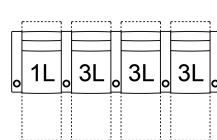

**5L LHF Rcl RHF WgArm Pw  
HRest&Lmb**  
46 x 42 x 44"  
117 x 107 x 111 cm  
IA: 23" / 59 cm

**6L RHF Rcl LHF WgArm Pw  
HRest&Lmb**  
46 x 42 x 44"  
117 x 107 x 111 cm  
IA: 23" / 59 cm

**7L RHF Wg Arm Pw Rcl  
HRest&Lmb**  
39 x 42 x 44"  
98 x 107 x 111 cm

**8L Armless Pw Rcl  
HRest&Lmb**  
23 x 42 x 44"  
59 x 107 x 111 cm

**9L LHF Wg Arm Pw Rcl  
HRest&Lmb**  
39 x 42 x 44"  
98 x 107 x 111 cm

## POPULAR CONFIGURATIONS

**1L/3L/3L**  
101 x 42"  
257 x 107 cm

**5L/7L/3L**  
113 x 49"  
288 x 125 cm

**1L/3L/3L/3L**  
132 x 42"  
336 x 107 cm

**5L/7L/7L/3L**  
147 x 56"  
374 x 143 cm

## DIMENSIONS

Seat Depth: 21" / 55 cm  
Seat Height: 23" / 58 cm  
Arm Depth: 36" / 93 cm  
Arm Height: 26" / 66 cm  
Reclined Depth: 72" / 183 cm

Dimensions shown as Width x Depth x Height.

Dimensions are correct at the time of printing and are subject to change without notice. Actual measurements for each item may vary from what is shown here. Please allow up to a +/- 1 inch difference. Availability may vary by region.