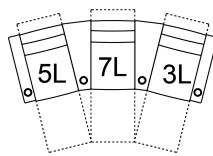

**5L LHF Rcl RHF WgArm Pw  
HRest&Lmb**  
46 x 42 x 44"  
117 x 107 x 111 cm  
IA: 23" / 59 cm

**6L RHF Rcl LHF WgArm Pw  
HRest&Lmb**  
46 x 42 x 44"  
117 x 107 x 111 cm  
IA: 23" / 59 cm

**7L RHF Wg Arm Pw Rcl  
HRest&Lmb**  
39 x 42 x 44"  
98 x 107 x 111 cm

**8L Armless Pw Rcl  
HRest&Lmb**  
23 x 42 x 44"  
59 x 107 x 111 cm

**9L LHF Wg Arm Pw Rcl  
HRest&Lmb**  
39 x 42 x 44"  
98 x 107 x 111 cm

## POPULAR CONFIGURATIONS

**1L/3L/3L**  
101 x 42"  
257 x 107 cm

**5L/7L/3L**  
113 x 49"  
288 x 125 cm

**1L/3L/3L/3L**  
132 x 42"  
336 x 107 cm

**5L/7L/7L/3L**  
147 x 56"  
374 x 143 cm

## DIMENSIONS

Seat Depth: 21" / 55 cm  
Seat Height: 23" / 58 cm  
Arm Depth: 36" / 93 cm  
Arm Height: 26" / 66 cm  
Reclined Depth: 72" / 183 cm

Dimensions shown as Width x Depth x Height.

Dimensions are correct at the time of printing and are subject to change without notice. Actual measurements for each item may vary from what is shown here. Please allow up to a +/- 1 inch difference. Availability may vary by region.