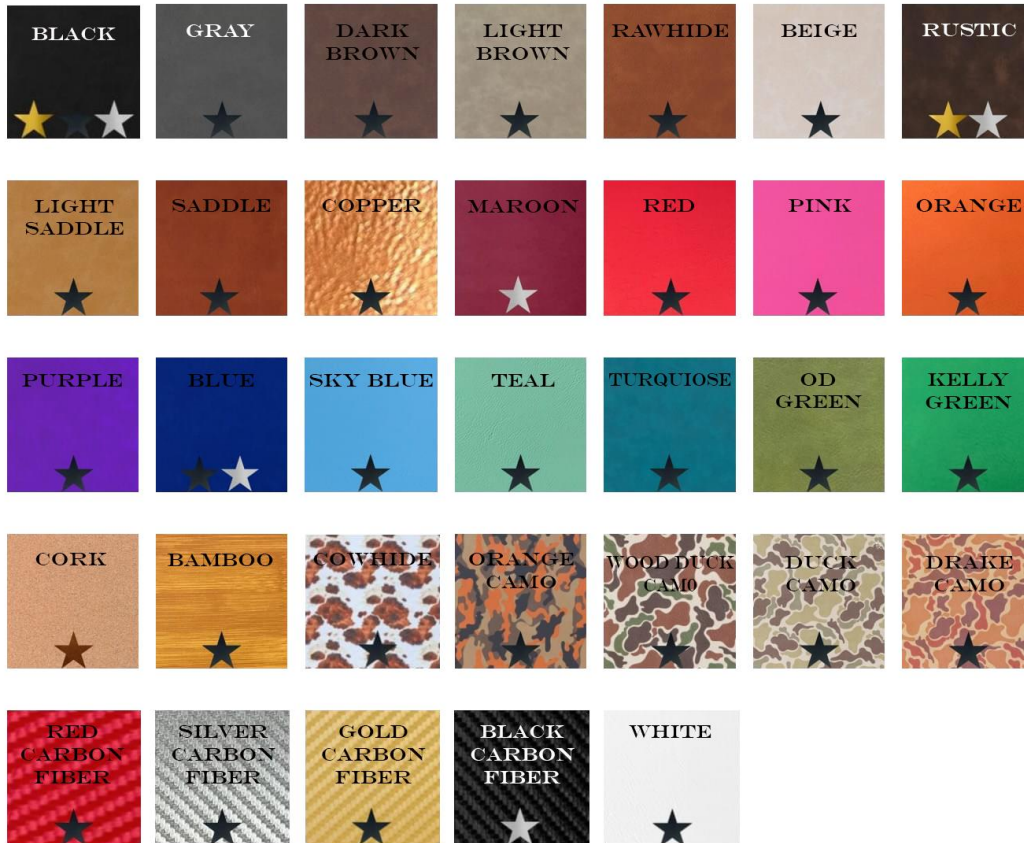

LEATHERETTE