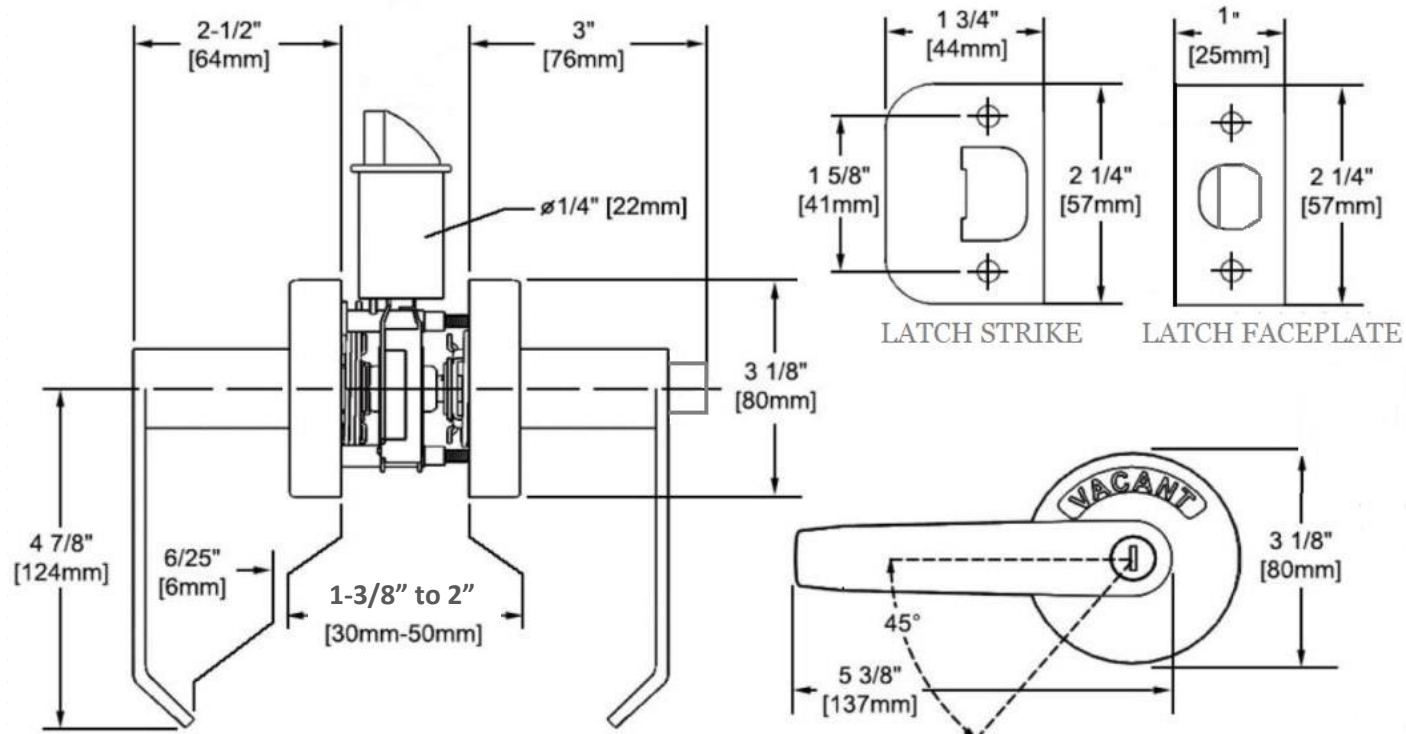

Privacy Indicator Lever Lock

ADA Compliant

Product description:

- Privacy indicator lever lock, interior, for Right or Left door opening
- All-in-one lever, lock and indicator
- Occupancy indicator IN-USE and VACANT
- Solid Zink Alloy Handle
- Push-button inside lever for locking
- Opened by pushing the Lever down
- Full length lever handle with 3/8" return
- Commercial Use
- Ships with mounting hardware
- Key-Less optional
- ADA compliant

Technical Data:

- **Material:** Zink Alloy Handles, Stainless Steel Escutcheon
- **Door Thickness:** Standard Doors 1-3/8" to 2"
- **Adjustable Backset:** Standard 2-3/8" to 2-3/4"
- Dichromate finish for rust resistance

Safety:

- Can withstand 2 strikes of 75 pounds of force (90 foot-pounds)
- Tested to withstand 200,000 opening and closing cycles.
- Stainless Steel Escutcheon
- Outside Emergency unlock
- Provide operability with closed fist, elbow