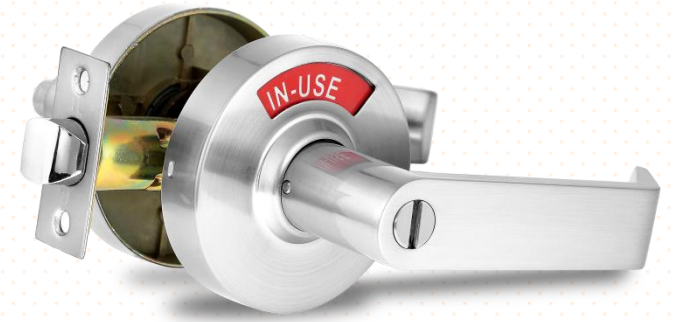

Privacy Indicator Lever Lock

ADA Compliant

Product description:

- Privacy indicator lever lock, interior, for Right or Left door opening
- All-in-one lever, lock and indicator
- Occupancy indicator IN-USE and VACANT
- Solid Zink Alloy Handle
- Push-button inside lever for locking
- Opened by pushing the Lever down
- Full length lever handle with 3/8" return
- Commercial Use
- Ships with mounting hardware
- Key-Less optional
- ADA compliant

Technical Data:

- **Material:** Zink Alloy Handles, Stainless Steel Escutcheon
- **Door Thickness:** Standard Doors 1-3/8" to 2"
- **Adjustable Backset:** Standard 2-3/8" to 2-3/4"
- Dichromate finish for rust resistance

Safety:

- Can withstand 2 strikes of 75 pounds of force (90 foot-pounds)
- Tested to withstand 200,000 opening and closing cycles.
- Stainless Steel Escutcheon
- Outside Emergency unlock
- Provide operability with closed fist, elbow