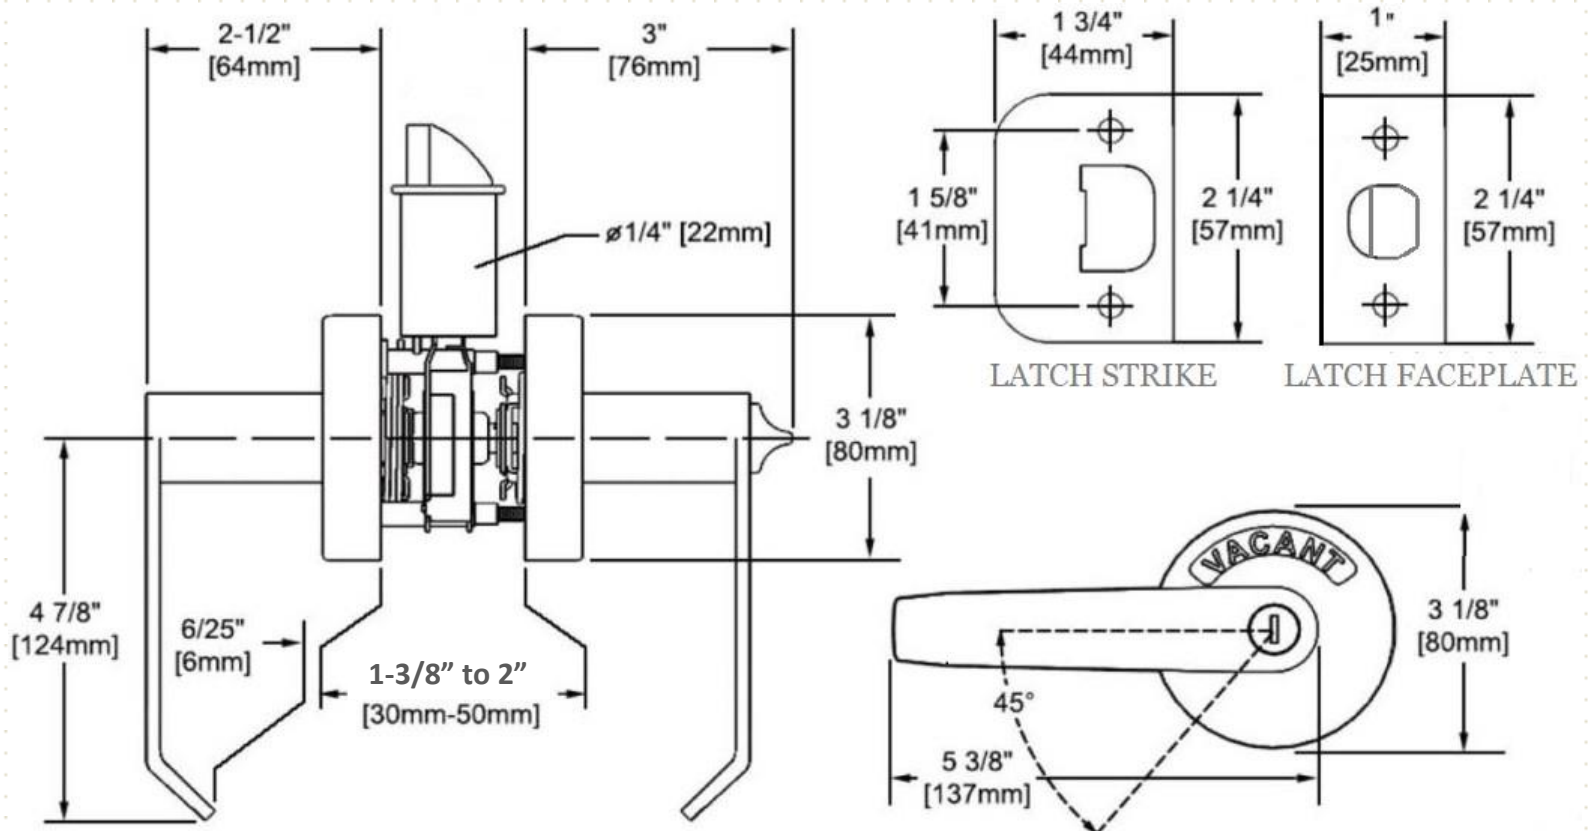

Safety:

- Can withstand 2 strikes of 75 pounds of force (90 foot-pounds)
- Tested to withstand 200,000 opening and closing cycles.
- Stainless Steel Escutcheon
- Outside Emergency unlock