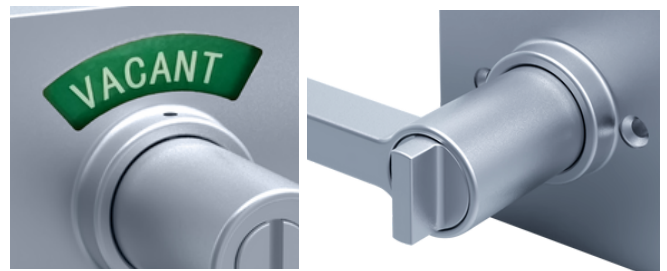

PRODUCT DESCRIPTION

- Privacy indicator lever lock, interior, reversible for Right and Left opening doors
- All-in-one lever, lock, and indicator
- Occupancy indicator IN-USE and VACANT
- Solid Zink Alloy Handle
- Turn-button inside lever for locking and unlocking
- Full-length lever handle with 3/8" return
- Commercial/ Residential Use
- Ships with mounting hardware
- Key-less emergency unlock options available

TECHNICAL DATA

- Material: Zink Alloy Handles, Stainless Steel Escutcheon
- Door Thickness: Standard Doors 1-3/8" to 2"
- Adjustable Backset: Standard 2-3/8" and 2-3/4"
- Dichromate finish and plastic indicator window cover provide superior rust and weathering resistance

SAFETY

- Can withstand 2 strikes of 75 pounds of force (90 foot-pounds)
- Tested to withstand 200,000 opening and closing cycles
- Stainless Steel Escutcheon and plastic indicator window cover protection against tampering