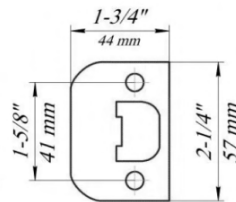

LATCH STRIKE