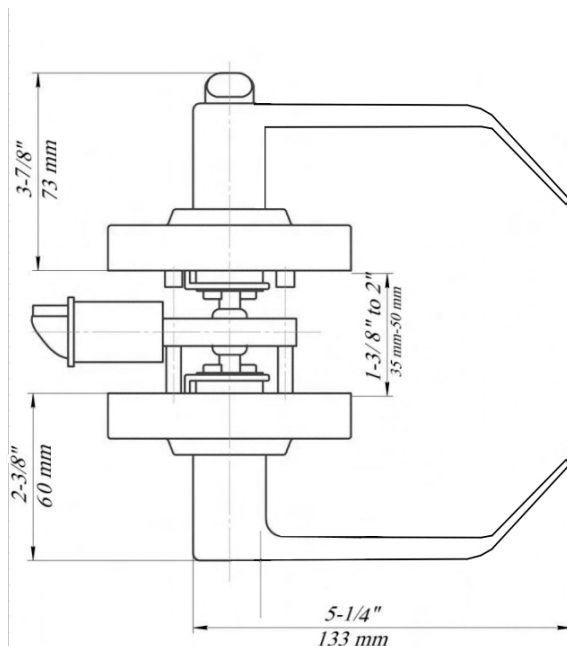

C7FS-

PRODUCT DESCRIPTION

- Privacy indicator lever lock, interior, reversible for Right and Left-opening doors
- All-in-one lever, lock and indicator
- Occupancy indicator IN-USE and VACANT
- Stainless steel handles and rosettes
- Turn-button inside lever for locking and unlocking
- Full length lever handle with 3/8" return
- Commercial use
- Ships with mounting hardware
- Key-Less emergency unlocking mechanism on the outside/indicator handle

TECHNICAL DATA

- Door Thickness: Standard Doors 1-3/8" to 2"
- Adjustable Backset: Standard 2-3/8" and 2-3/4"
- Material: All user-exposed lock materials are heavily weather-resistant: Handles and Rosettes are solid Stainless Steel and the Indicator window is protected by a plastic screen.

SAFETY

- Can withstand 2 strikes of 75 pounds of force (90 foot-pounds)
- Tested to withstand 400,000 opening and closing cycles
- Sanitary: easy to clean due to fully stainless steel handles and rosettes.
- Outside Emergency unlock
- Corrosion resistance is tested for Salt-Organic impact