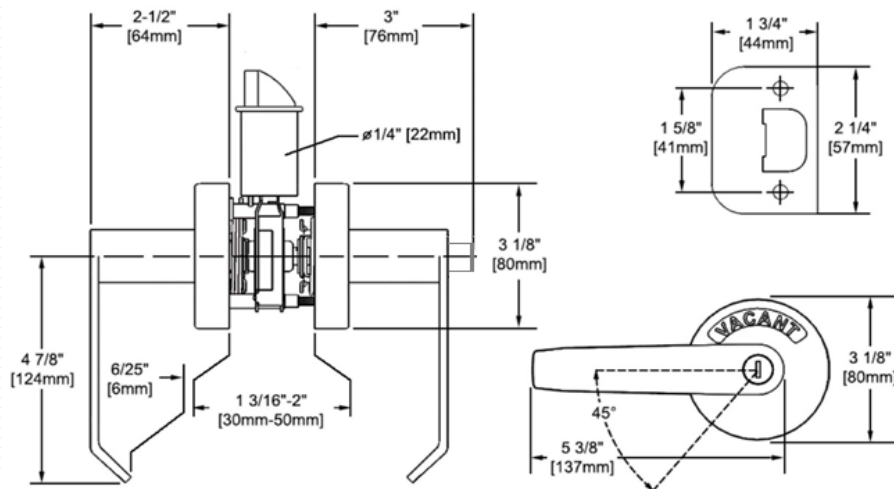

Safety:

- Can withstand 2 strikes of 75 pounds of force (90 foot-pounds)
- Tested to withstand 200,000 opening and closing cycles.
- Stainless Steel Escutcheon
- Outside Emergency unlock
- Provide operability with closed fist, elbow