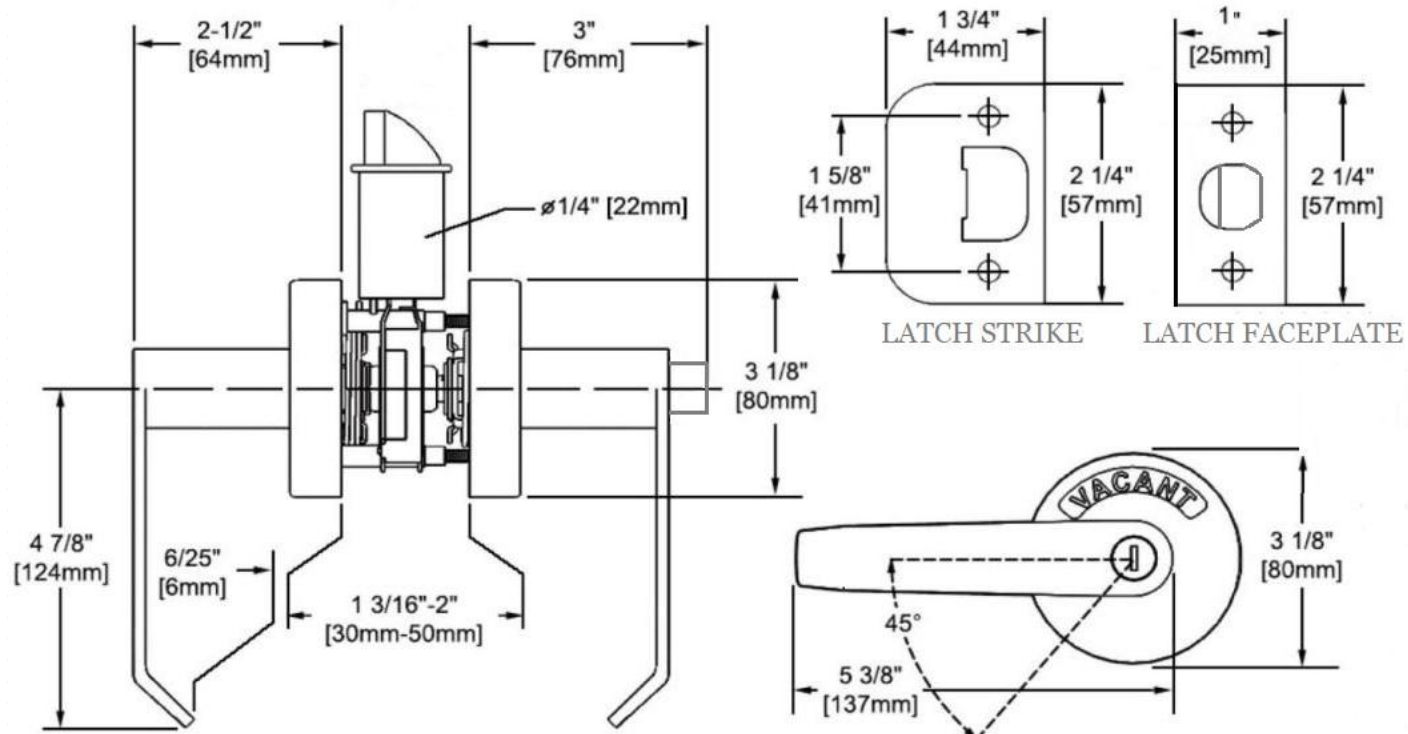

Safety:

- Can withstand 2 strikes of 75 pounds of force (90 foot-pounds)
- Tested to withstand 200,000 opening and closing cycles.
- Stainless Steel Escutcheon
- Outside Emergency unlock
- Provide operability with closed fist, elbow