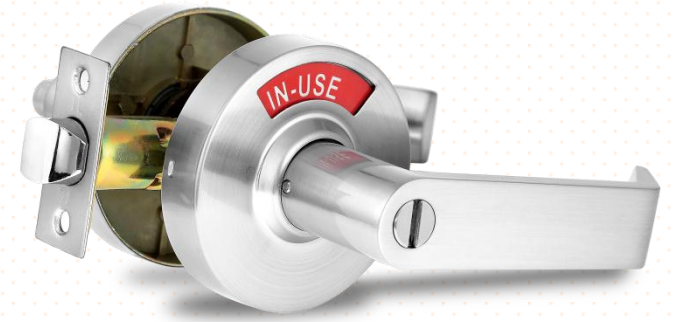

# Privacy Indicator Lever Lock

ADA Compliant

## Product description:

- Privacy indicator lever lock, interior, for Right or Left door opening
- All-in-one lever, lock and indicator
- Occupancy indicator IN-USE and VACANT
- Solid Zink Alloy Handle
- Push-button inside lever for locking
- Opened by pushing the Lever down
- Full length lever handle with 3/8" return
- Commercial Use
- Ships with mounting hardware
- Key-Less optional
- ADA compliant

## Technical Data:

- **Material:** Zink Alloy Handles, Stainless Steel Escutcheon
- **Door Thickness:** Standard Doors 1-3/16" to 2"
- **Adjustable Backset:** Standard 2-3/8" to 2-3/4"
- Dichromate finish for rust resistance

## Safety:

- Can withstand 2 strikes of 75 pounds of force (90 foot-pounds)
- Tested to withstand 200,000 opening and closing cycles.
- Stainless Steel Escutcheon
- Outside Emergency unlock
- Provide operability with closed fist, elbow