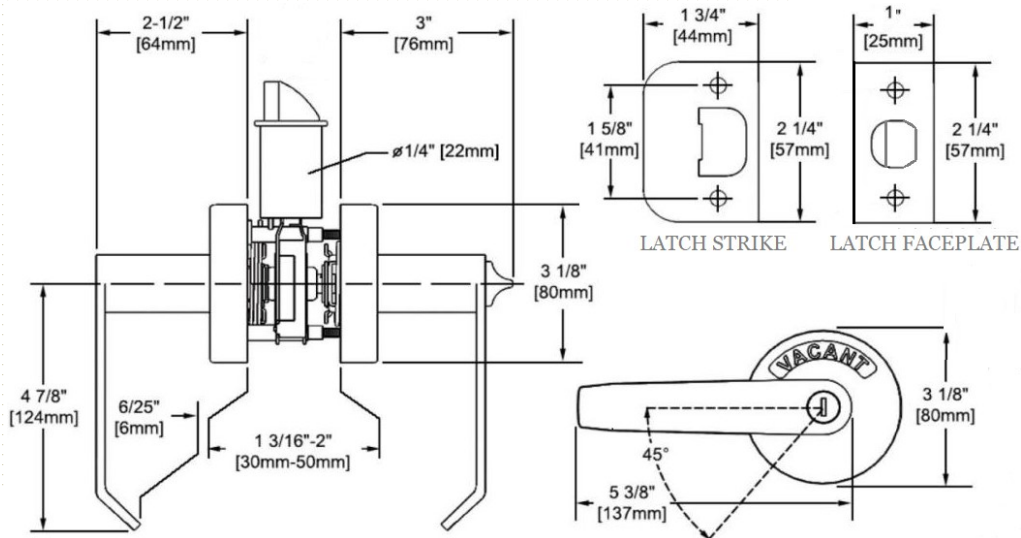

Safety:

- Can withstand 2 strikes of 75 pounds of force (90 foot-pounds)
- Tested to withstand 200,000 opening and closing cycles.
- Stainless Steel Escutcheon
- Outside Emergency unlock