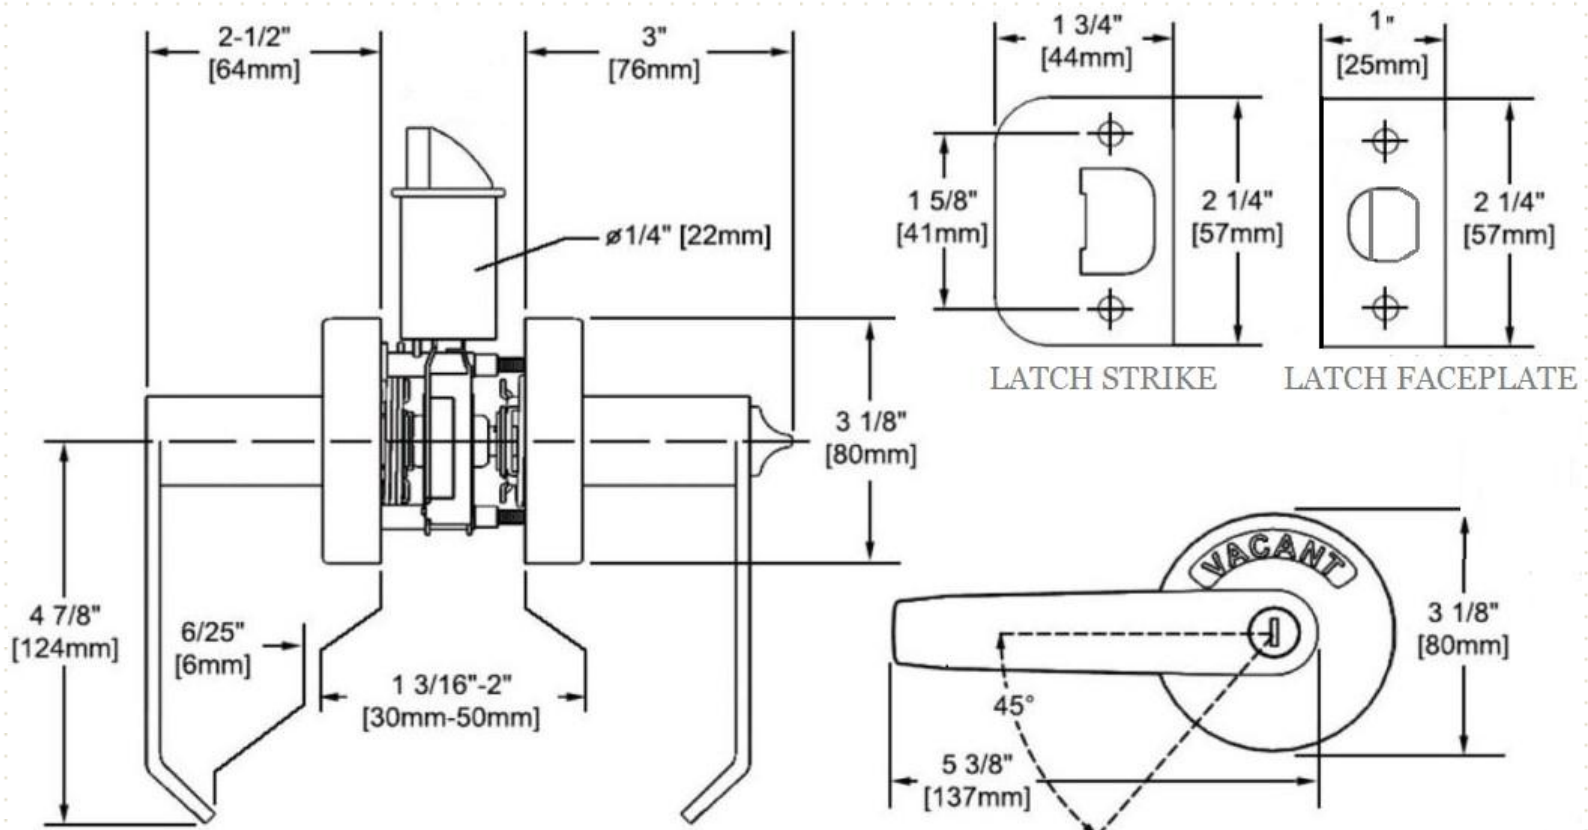

Safety:

- Can withstand 2 strikes of 75 pounds of force (90 foot-pounds)
- Tested to withstand 200,000 opening and closing cycles.
- Stainless Steel Escutcheon
- Outside Emergency unlock