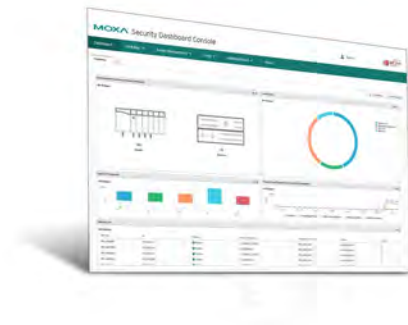

Security Dashboard Console

Industrial network security management software designed for OT networks

Features and Benefits

- Central management and monitoring of all your IEC-G102-BP Series and IEF-G9010 Series devices
- Full visibility on the real-time status of your network security and OT systems
- Bulk configuration to reduce deployment time and maintenance costs

Introduction

The Security Dashboard Console (SDC) software is a centralized security platform that allows you to manage IEC-G102-BP Series industrial next-generation IPS and IEF-G9010 industrial next-generation firewall devices on the network and monitor OT cyberthreats to ensure uninterrupted production line operation. SDC offers an additional layer of network protection by providing centralized critical asset visibility, network analysis, and auto pattern updating.

Centrally Manage Network Security

Security Dashboard Console helps administrators and operators centrally manage and monitor all IEC-G102-BP Series and IEF-G9010 Series devices more effectively from a single platform. This offers administrators a way to easily execute policy, firmware, and pattern updates to groups of devices and ensure the network is always backed by the latest security updates.

Enhance OT Networks Visibility

The intuitive dashboard offers data visualization in the form of interactive widgets that can be customized to provide you with the information you need. Having full at-a-glance visibility on network activity and the status of OT systems lets administrators monitor the security network in real-time.