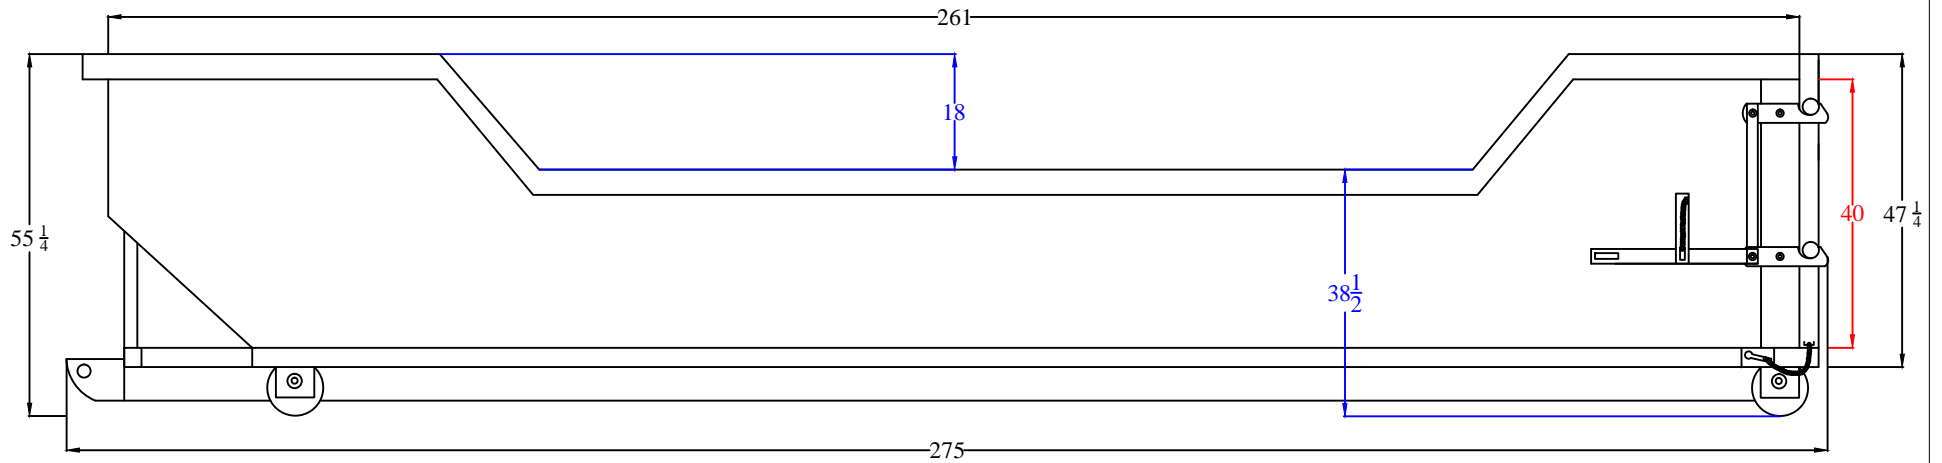

## 20 Yard Wash-Out

**MODEL#:** RO-20YD-WO

**Drawn by:** Dom Rosati

**Date:** 6/20/12

SIDE

FRONT

BACK