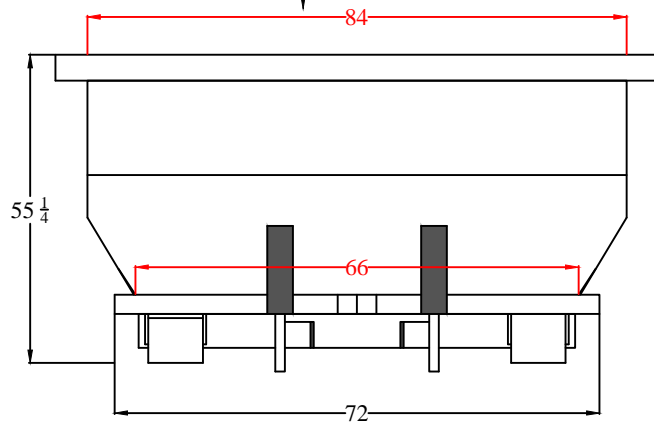

## 20 Yard Wash-Out

**MODEL#:** RO-20YD-WO

**Drawn by:** Dom Rosati

**Date:** 6/20/12

SIDE

FRONT

BACK