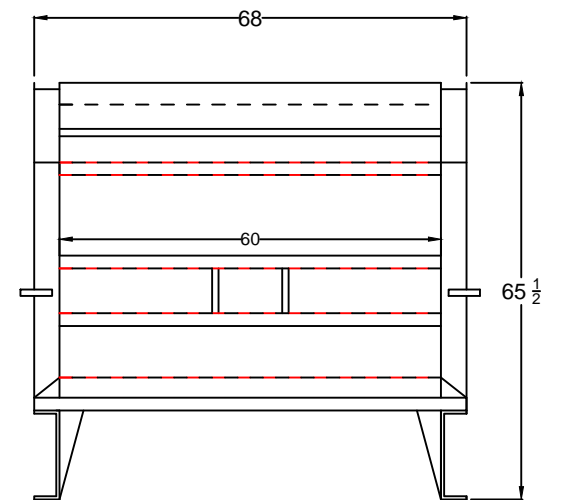

# 04 Yard Stationary

Drawn By: Dom Rosati

Date: 8/28/12

Side View

Top View

Rear View