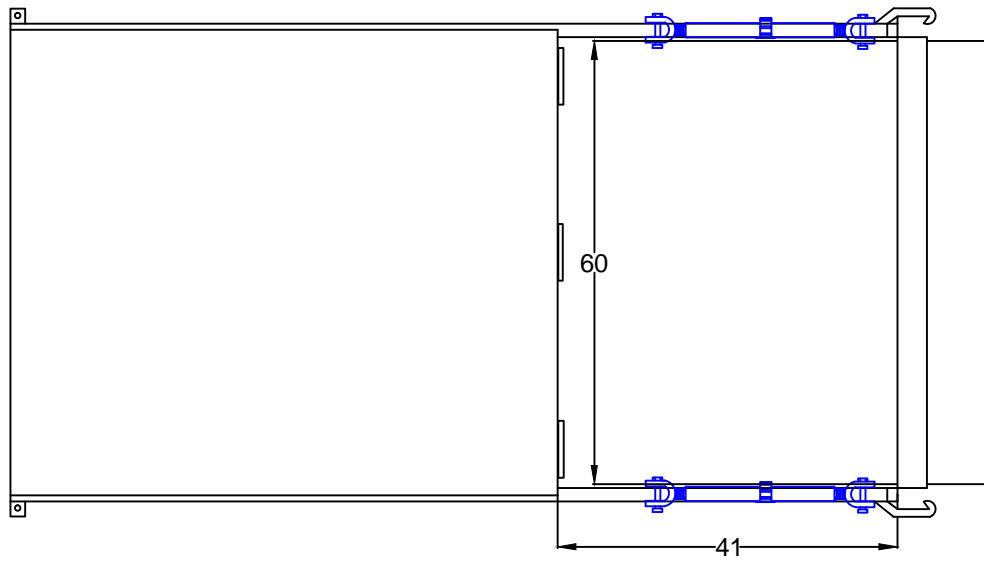

# 02 Yard Stationary

Drawn By: Dom Rosati

Date: 8/27/12

Side View

Top View

Front View

### ***03 Yard Stationary***

**Drawn By:** Dom Rosati

**Date:** 8/28/12

Side View

Top View

Rear View