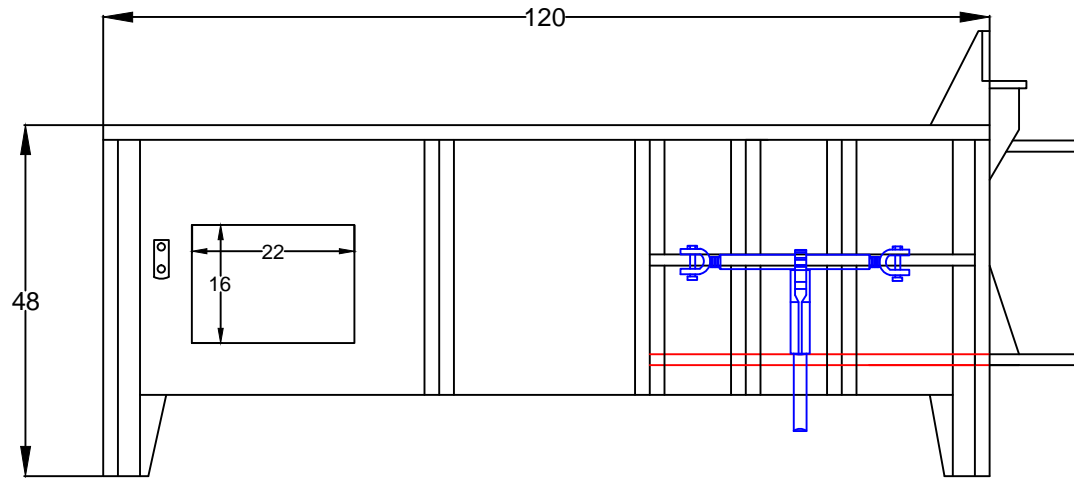

# 02 Yard Stationary

Drawn By: Dom Rosati

Date: 8/27/12

Side View

Top View

Front View