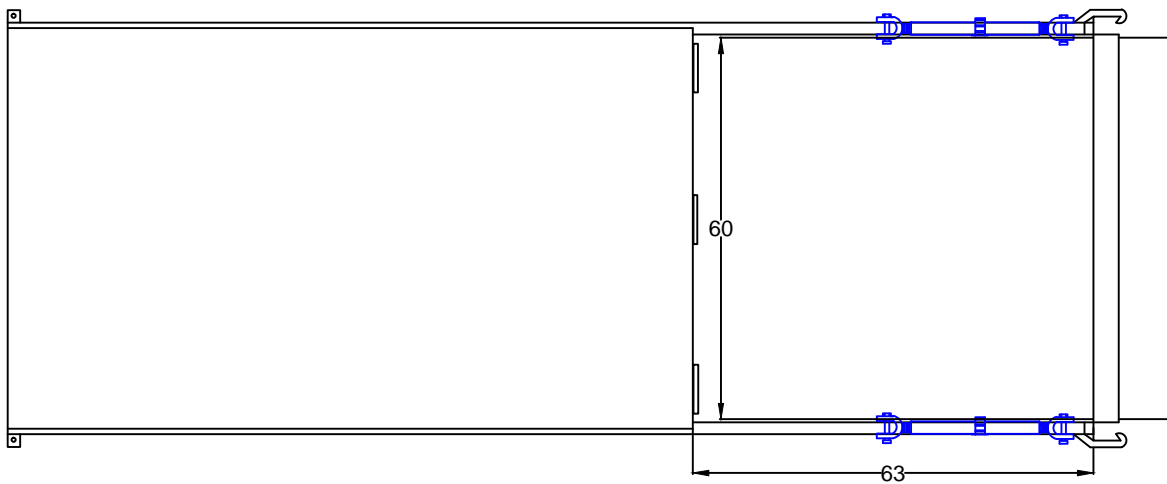

# 04 Yard Stationary

Drawn By: Dom Rosati

Date: 8/28/12

Side View

Top View

Rear View