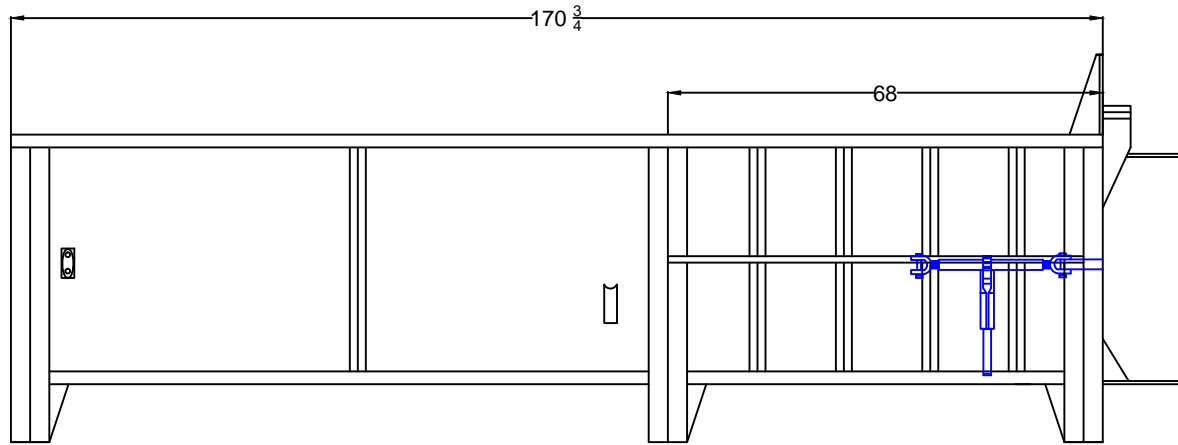

03 Yard Stationary

Drawn By: Dom Rosati

Date: 8/28/12

Side View