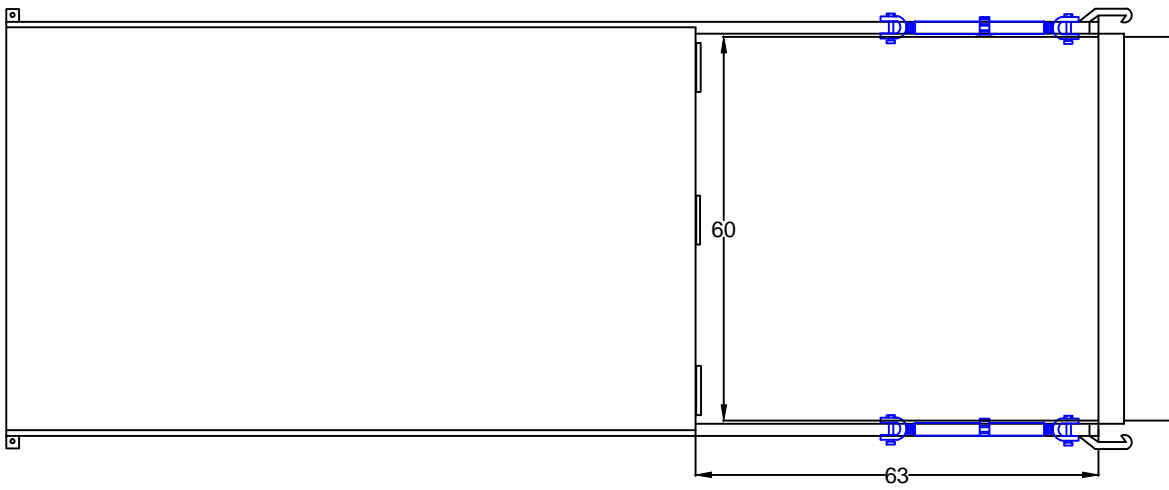

### ***03 Yard Stationary***

**Drawn By:** Dom Rosati

**Date:** 8/28/12

Side View

Top View

Rear View