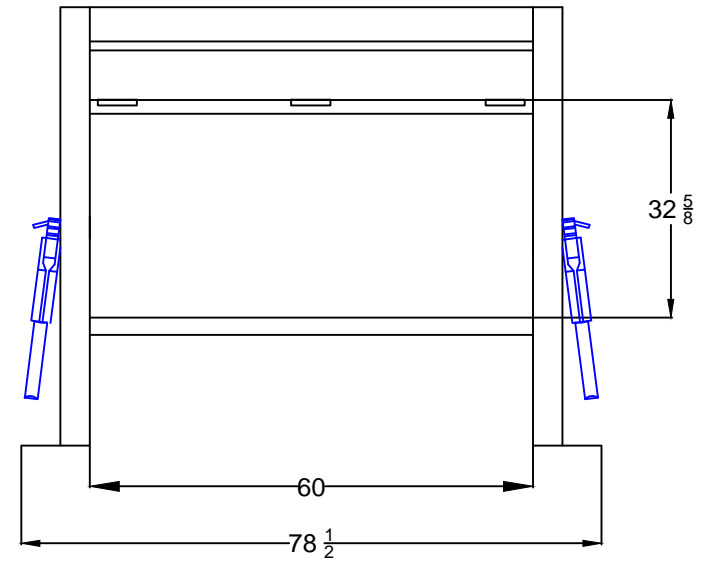

# 02 Yard Stationary

Drawn By: Dom Rosati

Date: 8/27/12

Side View

Top View

Front View

### ***03 Yard Stationary***

**Drawn By:** Dom Rosati

**Date:** 8/28/12

Side View

Top View

Rear View