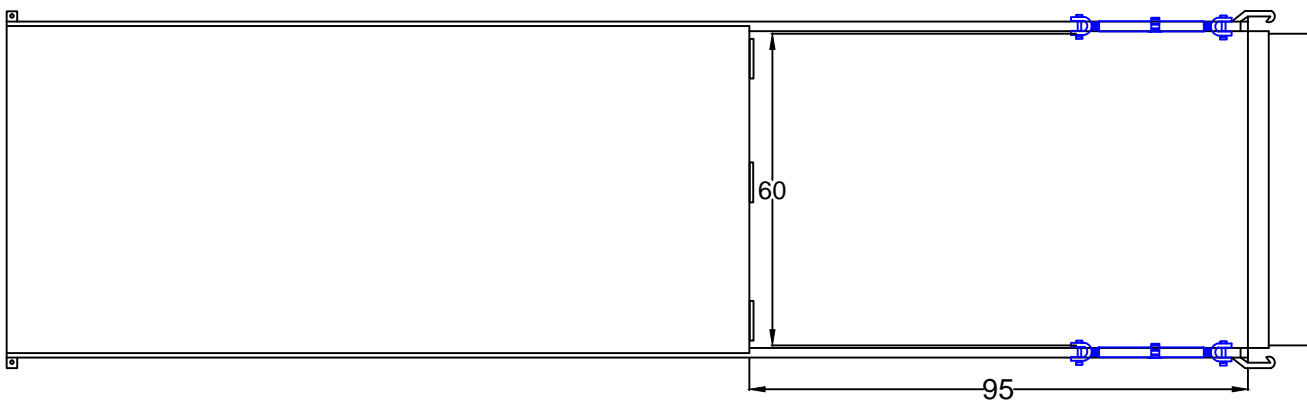

# 05 Yard Stationary

Drawn By: Dom Rosati

Date: 8/28/12

Side View

Top View

Rear View