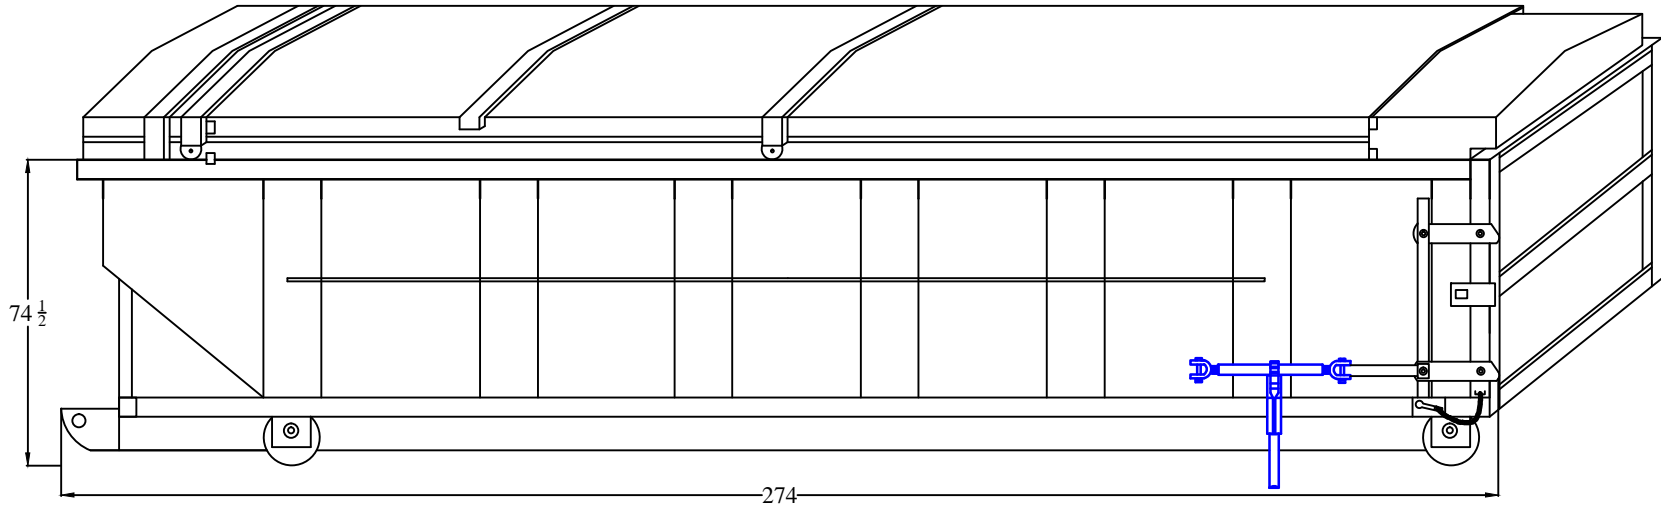

30 YARD ROLL-OFF-SR

MODEL#: RO-30YD-SR

Drawn by: Dom Rosati

Date: 9/6/13

↓ **CLOSED**

↓ **OPEN**