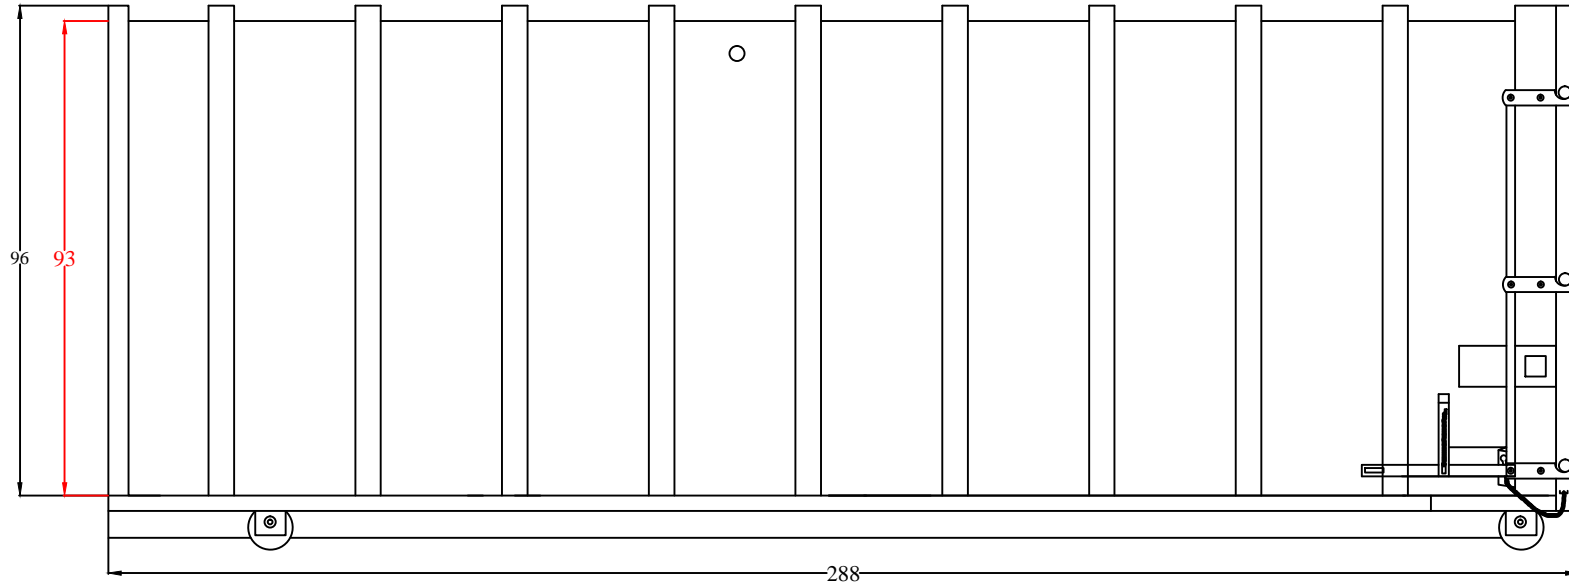

# 50 YD Receiver Box

MODEL#: RO-50YD-CC

Drawn by: Dom Rosati

Date: 02/03/14

SIDE

FRONT

BACK