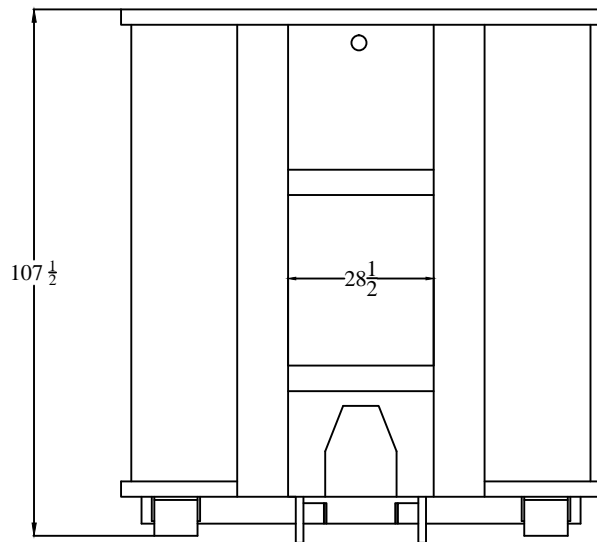

# 50 YD Receiver Box

MODEL#: RO-50YD-CC

Drawn by: Dom Rosati

Date: 02/03/14

SIDE

FRONT

BACK