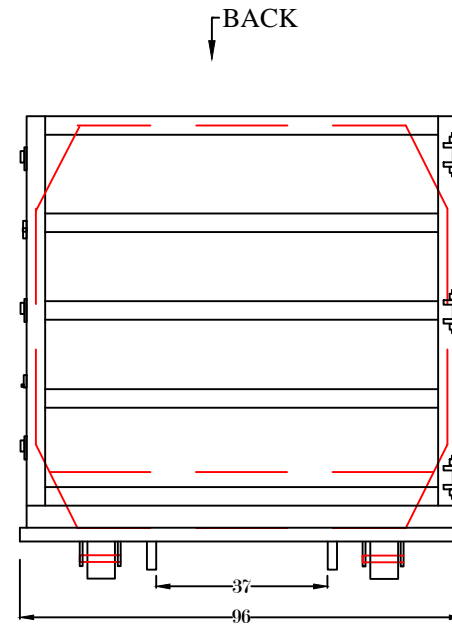

40 YARD OC

MODEL#: RO-40YD-OC

Drawn by: Dom Rosati

Date: 6/20/13

40 YARD OC
MODEL#: RO-40YD-OC
Drawn by: Dom Rosati
Date: 6/20/13

Side/Top View

Top View

40 YARD OC

MODEL#: RO-40YD-OC

Drawn by: Dom Rosati

Date: 11/14/11