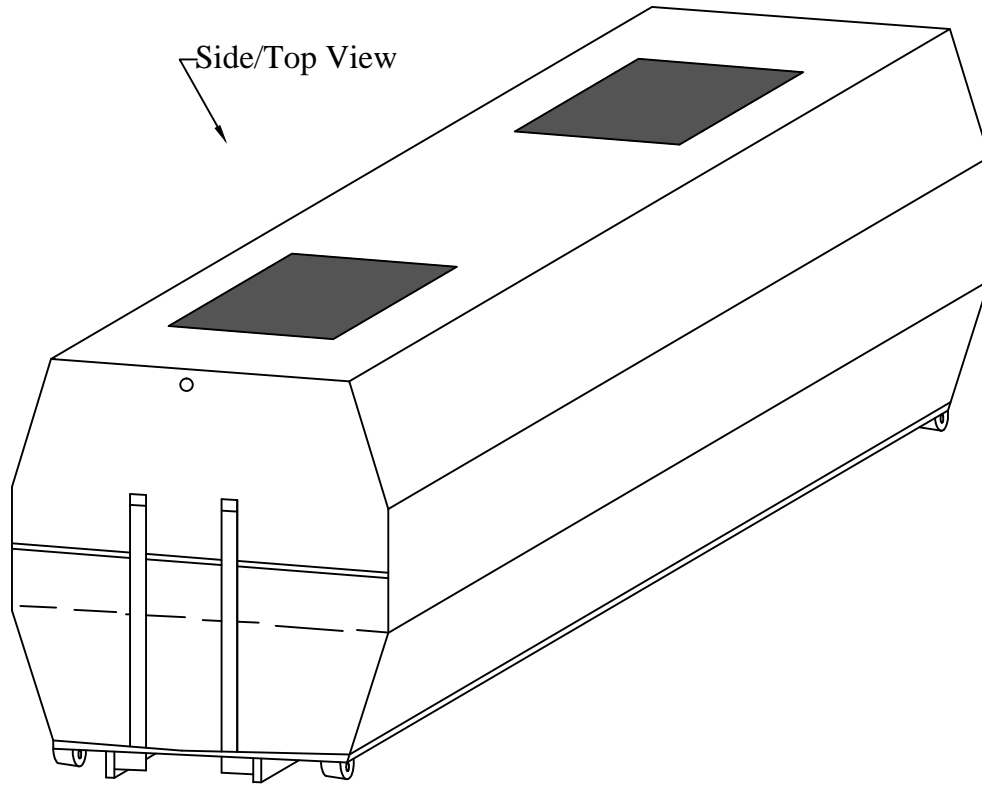

40 YARD OC

MODEL#: RO-40YD-OC

Drawn by: Dom Rosati

Date: 6/20/13

40 YARD OC
MODEL#: RO-40YD-OC
Drawn by: Dom Rosati
Date: 6/20/13

Side/Top View

Top View

40 YARD OC

MODEL#: RO-40YD-OC

Drawn by: Dom Rosati

Date: 11/14/11