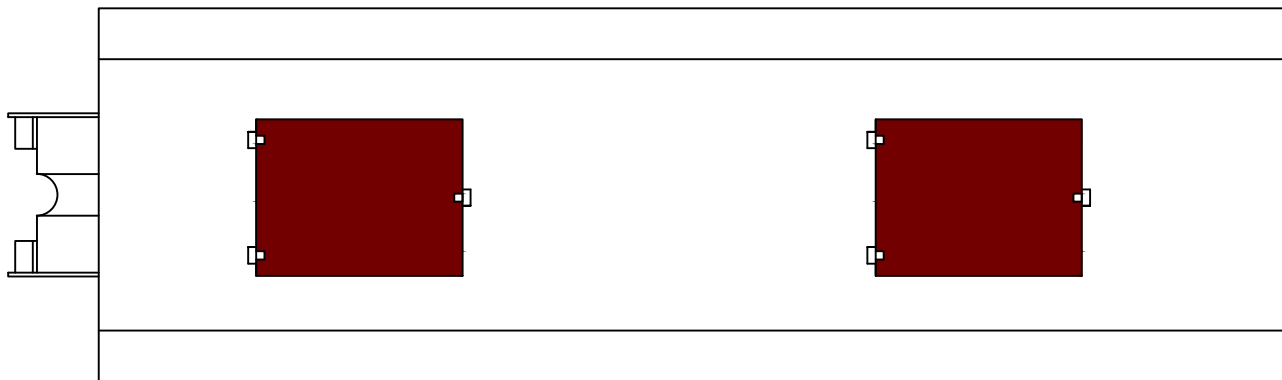

40 YARD OC

MODEL#: RO-40YD-OC

Drawn by: Dom Rosati

Date: 6/20/13

40 YARD OC
MODEL#: RO-40YD-OC
Drawn by: Dom Rosati
Date: 6/20/13

Side/Top View

Top View

40 YARD OC

MODEL#: RO-40YD-OC

Drawn by: Dom Rosati

Date: 11/14/11