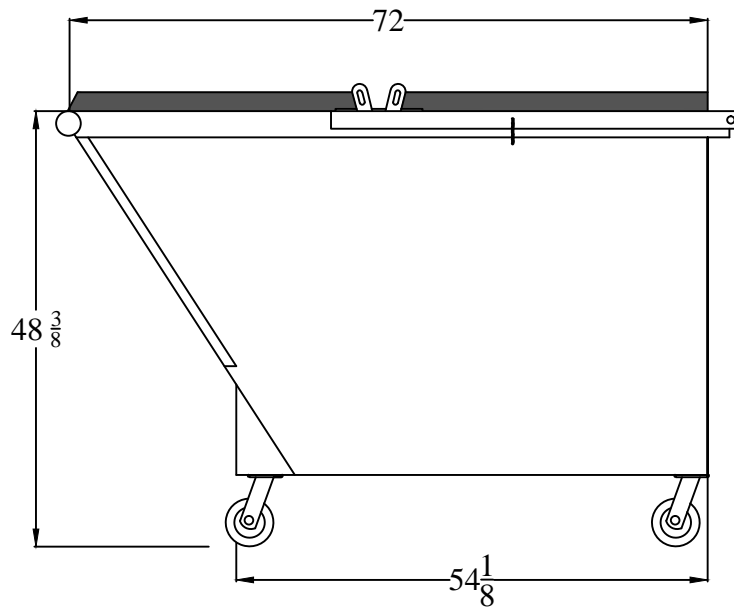

03 YARD REAR LOAD

MODEL#: RL03YD

Drawn by: Dom Rosati

Date: 8/15/11

FRONT

SIDE

BACK