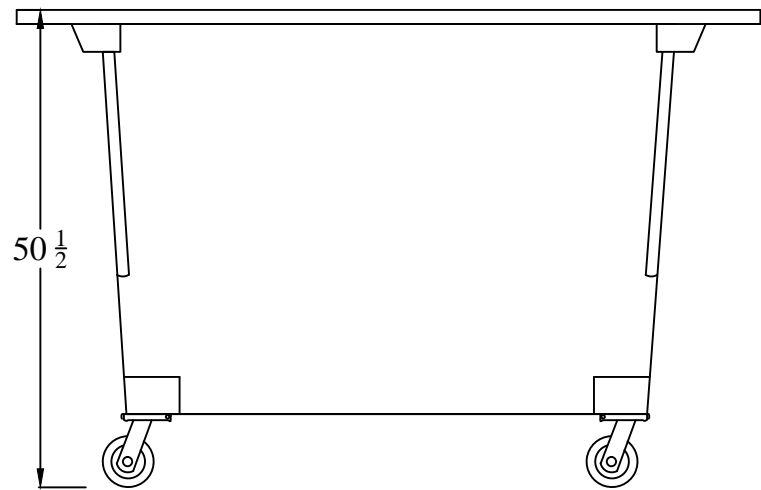

01 YARD RL

MODEL#: RL01YD

Drawn by: Dom Rosati

Date: 7/21/11

FRONT
↓

SIDE
↓

BACK
↓

FRONT
↓