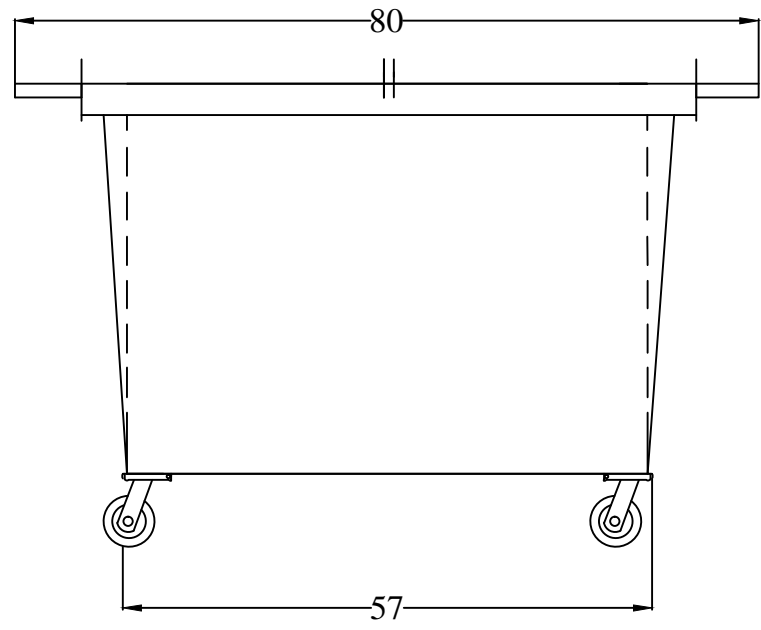

01 YARD RL

MODEL#: RL01YD

Drawn by: Dom Rosati

Date: 7/21/11

FRONT
↓

SIDE
↓

BACK
↓

FRONT
↓

02 YARD RL
MODEL#: RL02YD
Drawn by: Dom Rosati
Date: 8/12/11

SIDE
↓

BACK
↓

03 YARD REAR LOAD

MODEL#: RL03YD

Drawn by: Dom Rosati

Date: 8/15/11

FRONT

SIDE

BACK

04 YARD REAR LOAD

MODEL#: RL04YD

Drawn by: Dom Rosati

Date: 7/26/11