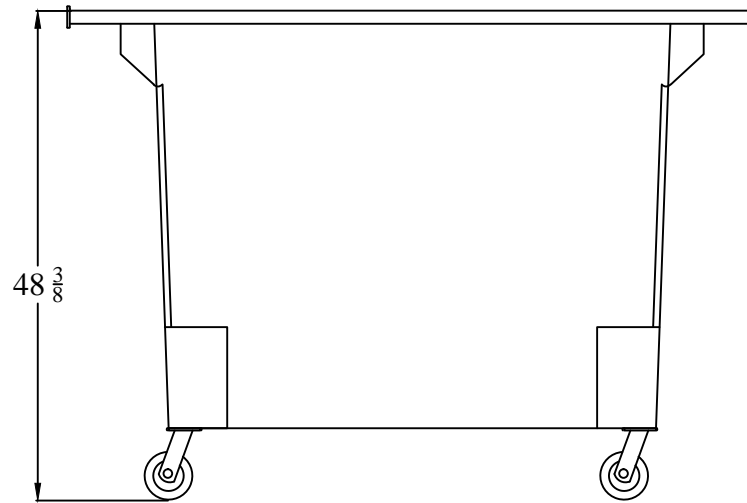

02 YARD RL
MODEL#: RL02YD
Drawn by: Dom Rosati
Date: 8/12/11

SIDE
↓

BACK
↓

03 YARD REAR LOAD

MODEL#: RL03YD

Drawn by: Dom Rosati

Date: 8/15/11

FRONT