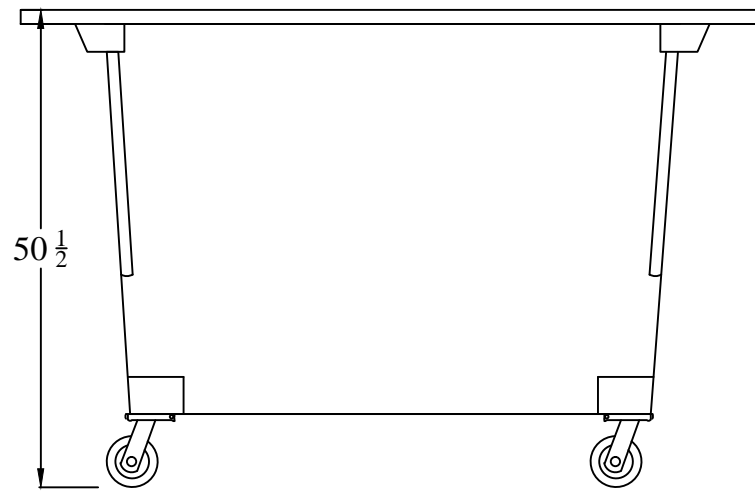

01 YARD RL

MODEL#: RL01YD

Drawn by: Dom Rosati

Date: 7/21/11

FRONT
↓

SIDE
↓

BACK
↓

FRONT
↓

02 YARD RL
MODEL#: RL02YD
Drawn by: Dom Rosati
Date: 8/12/11

SIDE
↓

BACK
↓

03 YARD REAR LOAD

MODEL#: RL03YD

Drawn by: Dom Rosati

Date: 8/15/11

FRONT