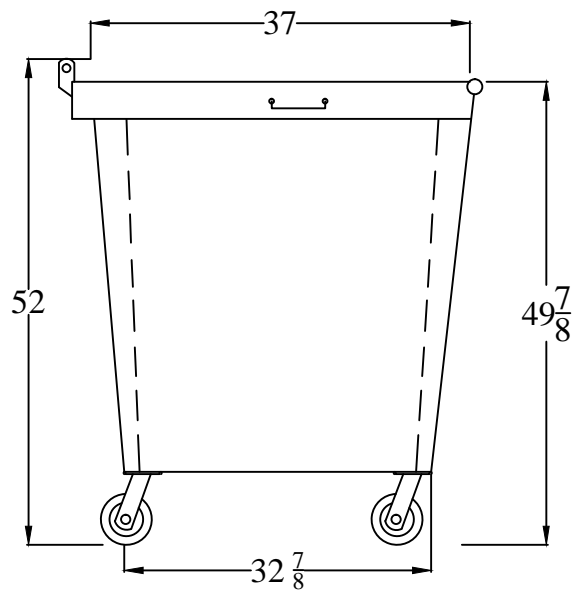

01 YARD RL

MODEL#: RL01YD

Drawn by: Dom Rosati

Date: 7/21/11

FRONT
↓

SIDE
↓

BACK
↓

FRONT
↓

02 YARD RL
MODEL#: RL02YD
Drawn by: Dom Rosati
Date: 8/12/11

SIDE
↓

BACK
↓

03 YARD REAR LOAD

MODEL#: RL03YD

Drawn by: Dom Rosati

Date: 8/15/11

FRONT

SIDE

BACK

04 YARD REAR LOAD

MODEL#: RL04YD

Drawn by: Dom Rosati

Date: 7/26/11