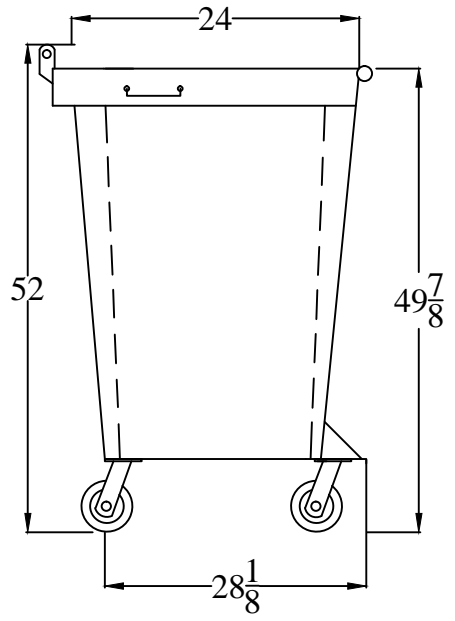

01 YARD RL

MODEL#: RL01YD

Drawn by: Dom Rosati

Date: 7/21/11

FRONT
↓

SIDE
↓

BACK
↓

FRONT
↓

02 YARD RL
MODEL#: RL02YD
Drawn by: Dom Rosati
Date: 8/12/11

SIDE
↓

BACK
↓

03 YARD REAR LOAD

MODEL#: RL03YD

Drawn by: Dom Rosati

Date: 8/15/11

FRONT

SIDE

BACK

04 YARD REAR LOAD

MODEL#: RL04YD

Drawn by: Dom Rosati

Date: 7/26/11