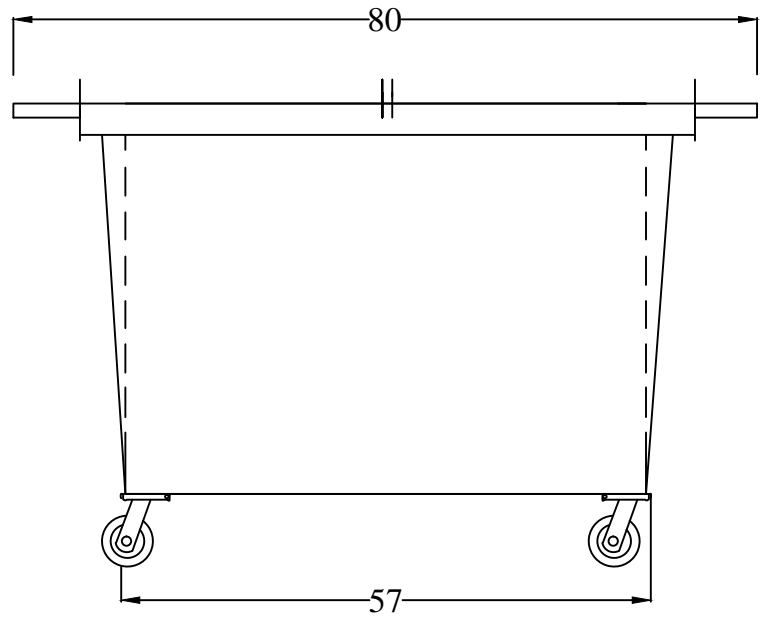

01 YARD RL

MODEL#: RL01YD

Drawn by: Dom Rosati

Date: 7/21/11

FRONT
↓

SIDE
↓

BACK
↓

FRONT
↓

02 YARD RL
MODEL#: RL02YD
Drawn by: Dom Rosati
Date: 8/12/11

SIDE
↓

BACK
↓

03 YARD REAR LOAD

MODEL#: RL03YD

Drawn by: Dom Rosati

Date: 8/15/11

FRONT

SIDE

BACK

04 YARD REAR LOAD

MODEL#: RL04YD

Drawn by: Dom Rosati

Date: 7/26/11