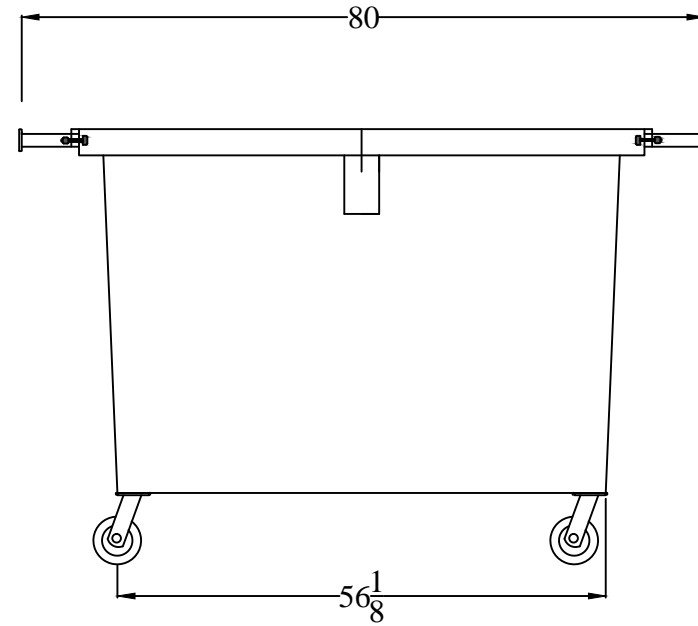

03 YARD REAR LOAD

MODEL#: RL03YD

Drawn by: Dom Rosati

Date: 8/15/11

FRONT

SIDE

BACK