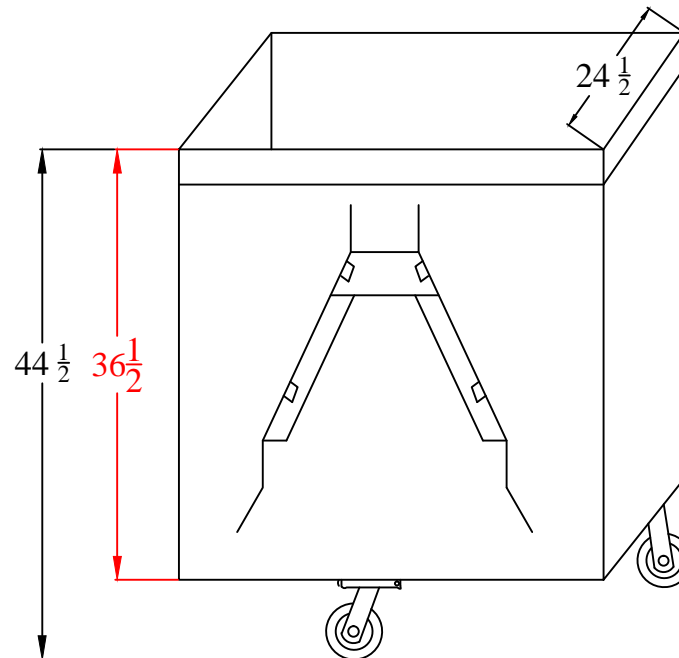

1/2 Yard A-Frame

MODEL#: 1/2YD-AF

Drawn by: Dom Rosati

Date: 3/7/14

1/2 Yard Pipe Style

MODEL#: 1/2YD-PS

Drawn by: Dom Rosati

Date: 3/7/14