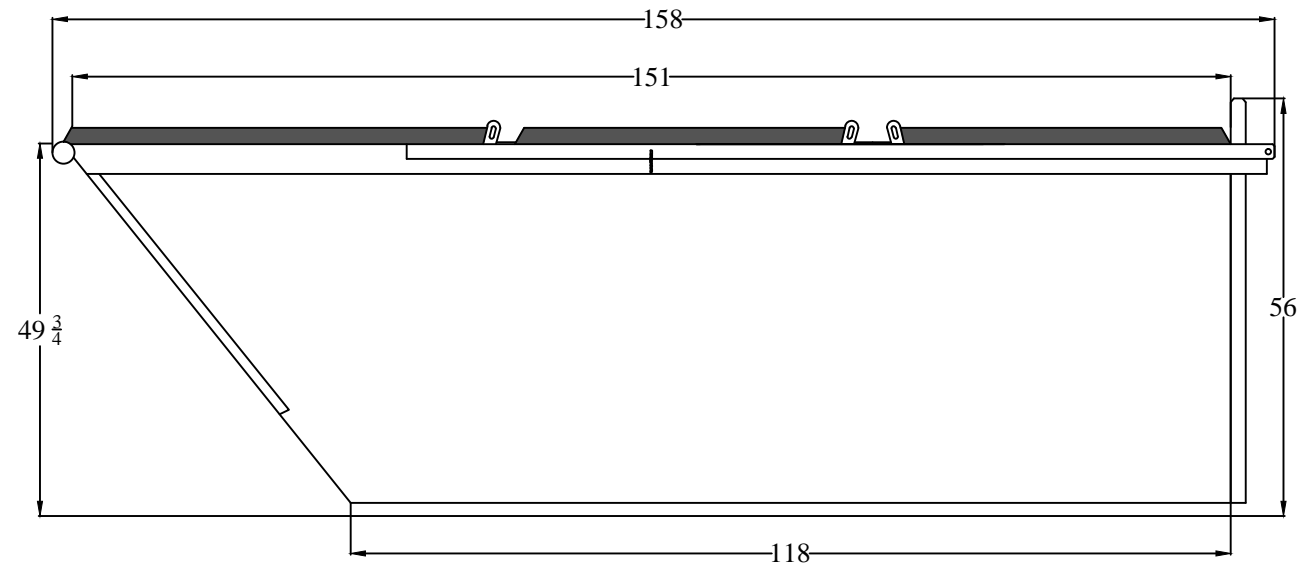

MODEL#: RL08YD-LP

Drawn by: Dom Rosati

Date: 1/25/12

FRONT
↓

SIDE
↓

BACK
↓