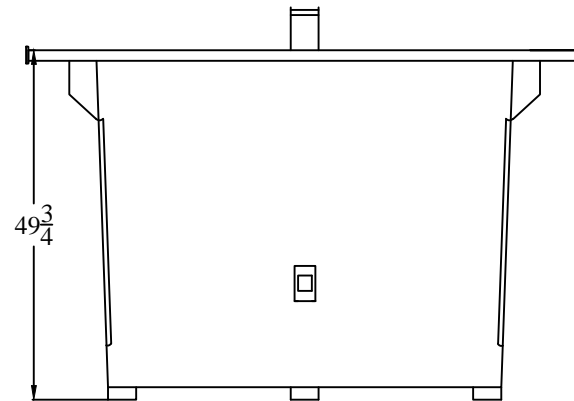

06 YARD REAR LOAD LP

MODEL#: RL06YD-LP

Drawn by: Dom Rosati

Date: 7/27/11

FRONT

SIDE

BACK

08 YARD REAR LOAD

MODEL#: RL08YD-LP

Drawn by: Dom Rosati

Date: 1/25/12

FRONT
↓

SIDE
↓

BACK
↓