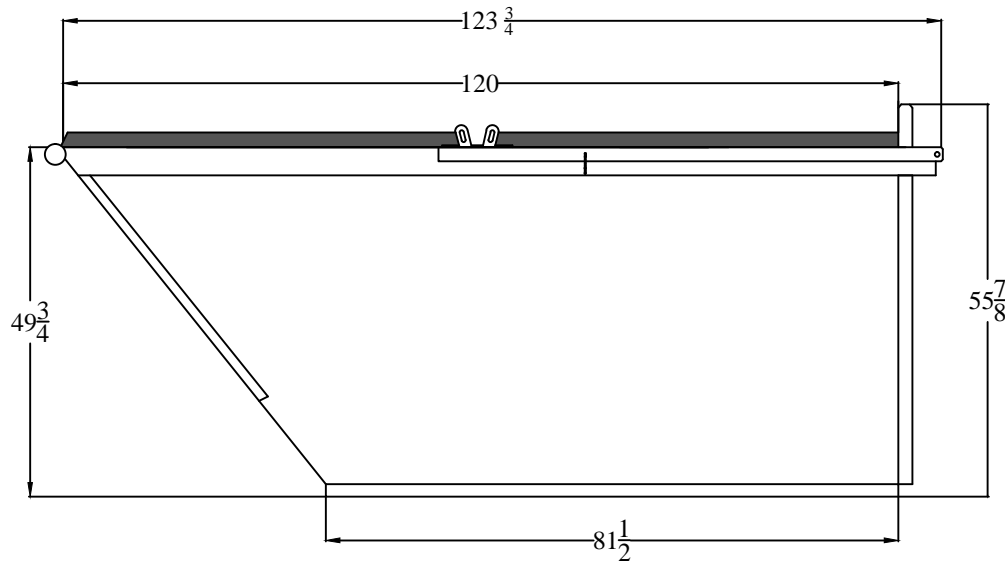

06 YARD REAR LOAD LP

MODEL#: RL06YD-LP

Drawn by: Dom Rosati

Date: 7/27/11

FRONT

SIDE

BACK

08 YARD REAR LOAD

MODEL#: RL08YD-LP

Drawn by: Dom Rosati

Date: 1/25/12

FRONT
↓

SIDE
↓

BACK
↓