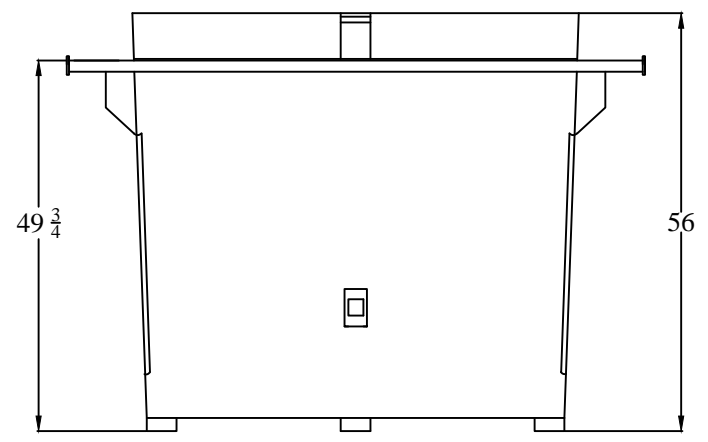

06 YARD REAR LOAD LP

MODEL#: RL06YD-LP

Drawn by: Dom Rosati

Date: 7/27/11

FRONT

SIDE

BACK

08 YARD REAR LOAD

MODEL#: RL08YD-LP

Drawn by: Dom Rosati

Date: 1/25/12

FRONT
↓

SIDE
↓

BACK
↓