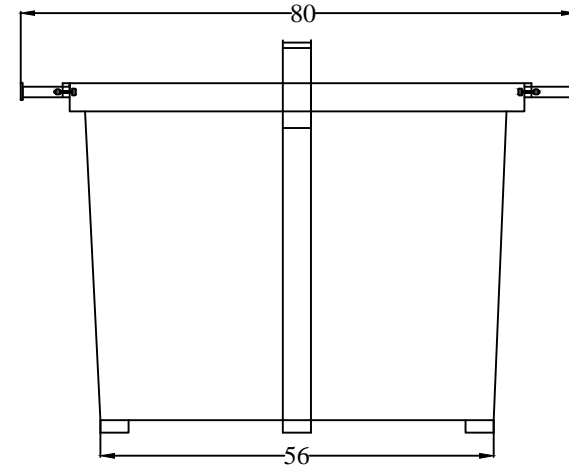

06 YARD REAR LOAD LP

MODEL#: RL06YD-LP

Drawn by: Dom Rosati

Date: 7/27/11

FRONT

SIDE

BACK

08 YARD REAR LOAD

MODEL#: RL08YD-LP

Drawn by: Dom Rosati

Date: 1/25/12

FRONT
↓

SIDE
↓

BACK
↓