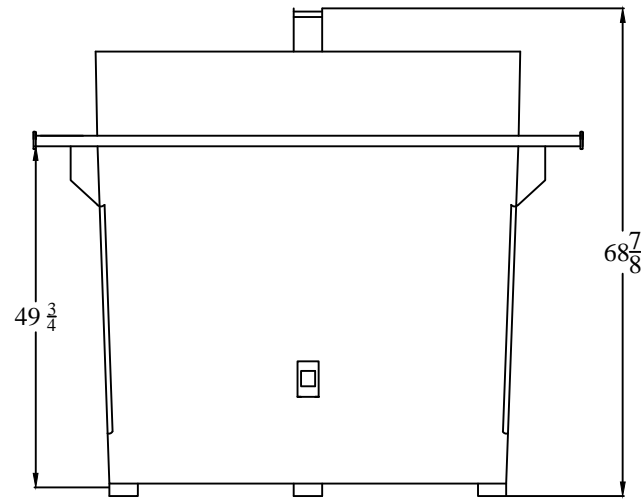

FRONT

06 YARD REAR LOAD-HG-SD

MODEL#: RL06YD-HG-SD

Drawn by: Dom Rosati

Date: 8/1/11

SIDE

BACK

FRONT

08 YARD REAR LOAD

MODEL#: RL08YD

Drawn by: Dom Rosati

Date: 7/28/11

SIDE

BACK

FRONT

08 YARD REAR LOAD

MODEL#: RL08YD-SD

Drawn by: Dom Rosati

Date: 7/28/11

SIDE

BACK

10 YARD REAR LOAD

MODEL#: RL10YD

Drawn by: Dom Rosati