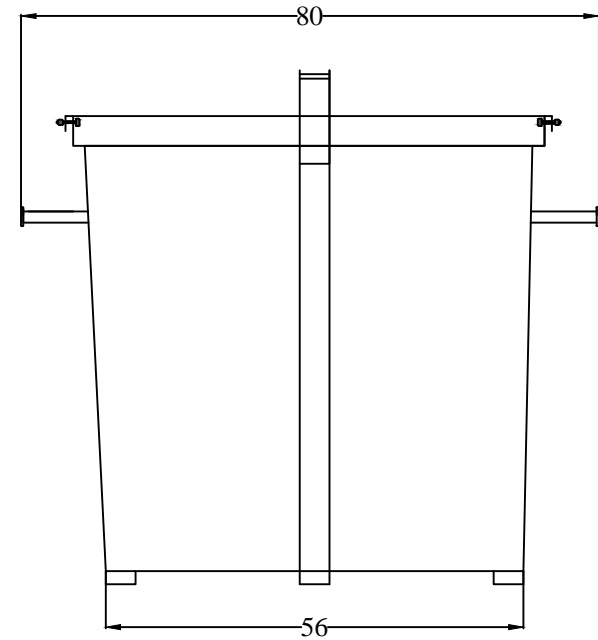

MODEL#: RL08YD-SD

Drawn by: Dom Rosati

Date: 7/28/11

SIDE

BACK

10 YARD REAR LOAD

MODEL#: RL10YD

Drawn by: Dom Rosati