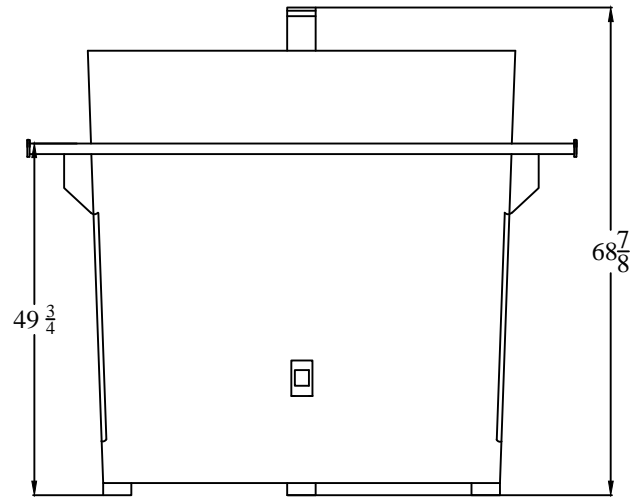

FRONT

06 YARD REAR LOAD-HG-SD

MODEL#: RL06YD-HG-SD

Drawn by: Dom Rosati

Date: 8/1/11

SIDE

BACK

FRONT