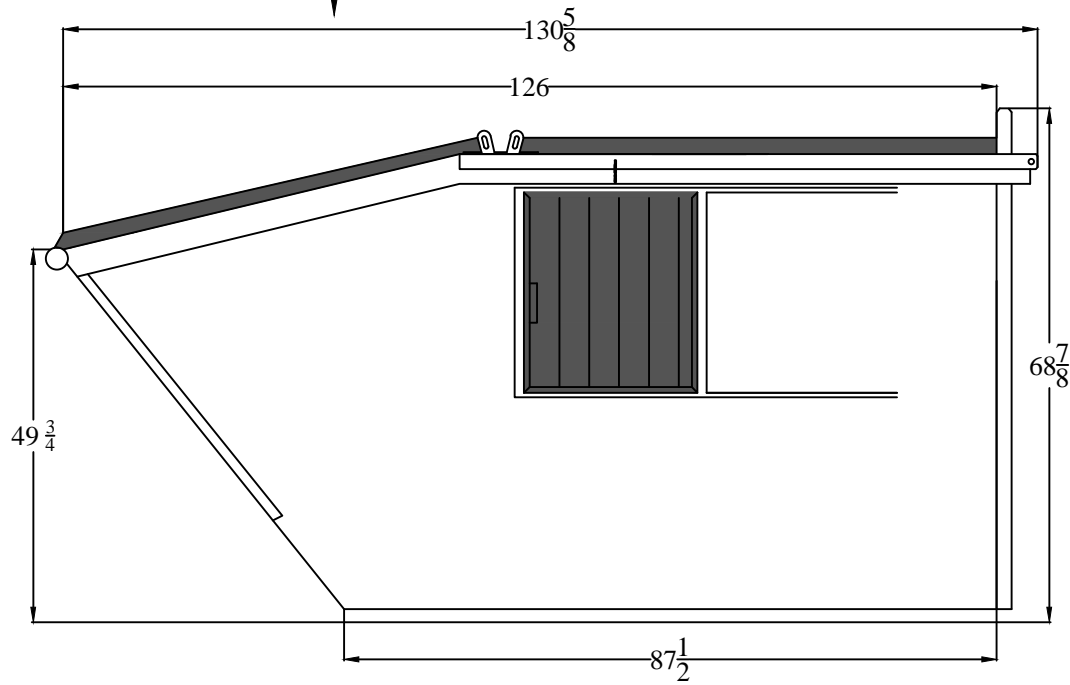

08 YARD REAR LOAD

MODEL#: RL08YD

Drawn by: Dom Rosati

Date: 7/28/11

SIDE

BACK

FRONT

08 YARD REAR LOAD

MODEL#: RL08YD-SD

Drawn by: Dom Rosati

Date: 7/28/11

SIDE

BACK

10 YARD REAR LOAD

MODEL#: RL10YD

Drawn by: Dom Rosati