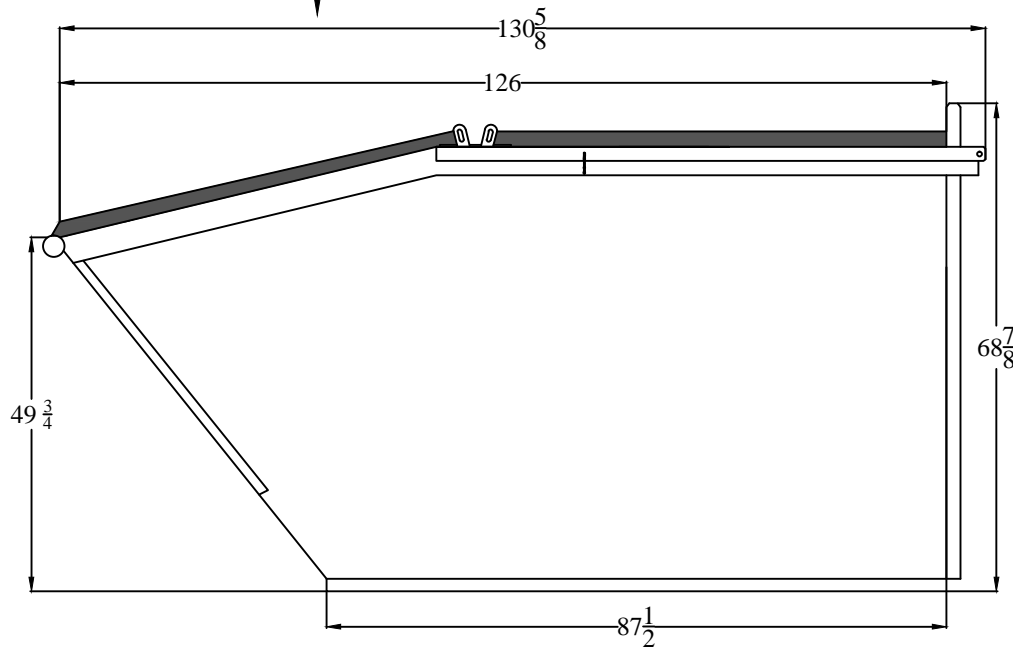

FRONT

06 YARD REAR LOAD-HG-SD

MODEL#: RL06YD-HG-SD

Drawn by: Dom Rosati

Date: 8/1/11

SIDE

BACK

FRONT

08 YARD REAR LOAD

MODEL#: RL08YD

Drawn by: Dom Rosati

Date: 7/28/11

SIDE

BACK

FRONT

08 YARD REAR LOAD

MODEL#: RL08YD-SD

Drawn by: Dom Rosati

Date: 7/28/11

SIDE

BACK

10 YARD REAR LOAD

MODEL#: RL10YD

Drawn by: Dom Rosati

Date: 8/1/11

FRONT

SIDE

BACK

10 YARD REAR LOAD SD

MODEL#: RL10YDSD

Drawn by: Dom Rosati

Date: 8/4/11