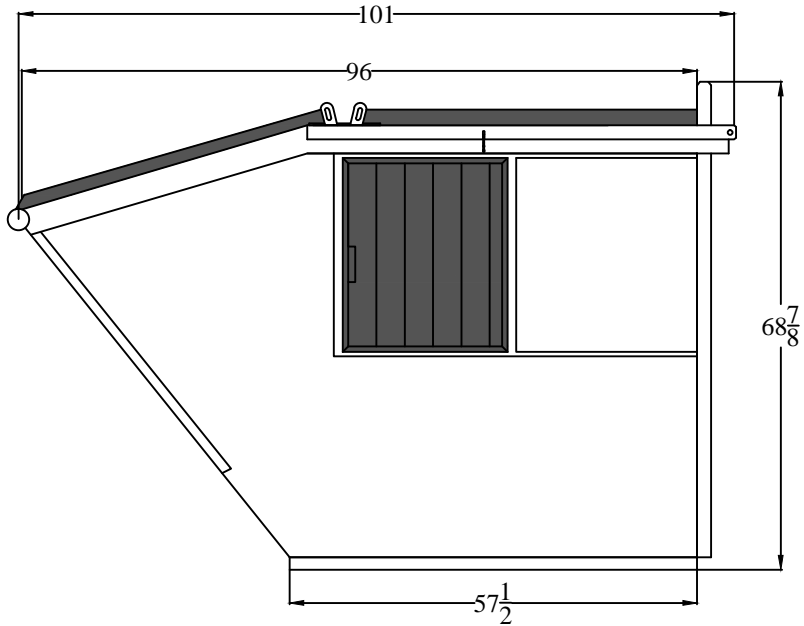

FRONT

06 YARD REAR LOAD-HG-SD

MODEL#: RL06YD-HG-SD

Drawn by: Dom Rosati

Date: 8/1/11

SIDE

BACK

FRONT

08 YARD REAR LOAD

MODEL#: RL08YD

Drawn by: Dom Rosati

Date: 7/28/11

SIDE

BACK

FRONT

08 YARD REAR LOAD

MODEL#: RL08YD-SD

Drawn by: Dom Rosati

Date: 7/28/11

SIDE

BACK

10 YARD REAR LOAD

MODEL#: RL10YD

Drawn by: Dom Rosati

Date: 8/1/11

FRONT

SIDE

BACK

10 YARD REAR LOAD SD

MODEL#: RL10YDSD

Drawn by: Dom Rosati

Date: 8/4/11