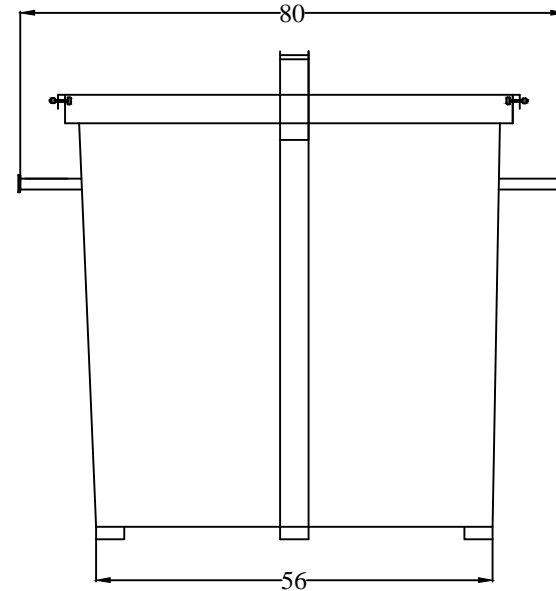

FRONT

06 YARD REAR LOAD-HG-SD

MODEL#: RL06YD-HG-SD

Drawn by: Dom Rosati

Date: 8/1/11

SIDE

BACK

FRONT

08 YARD REAR LOAD

MODEL#: RL08YD

Drawn by: Dom Rosati

Date: 7/28/11

SIDE

BACK

FRONT

08 YARD REAR LOAD

MODEL#: RL08YD-SD

Drawn by: Dom Rosati

Date: 7/28/11

SIDE

BACK

10 YARD REAR LOAD

MODEL#: RL10YD

Drawn by: Dom Rosati