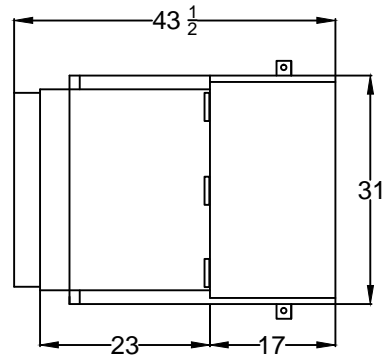

ECC Micro Apt Compactor

Drawn By: Dom Rosati

Date: 2/20/13

Top View

Side View

Front View

Micro Apt Compactor

Drawn By: Dom Rosati