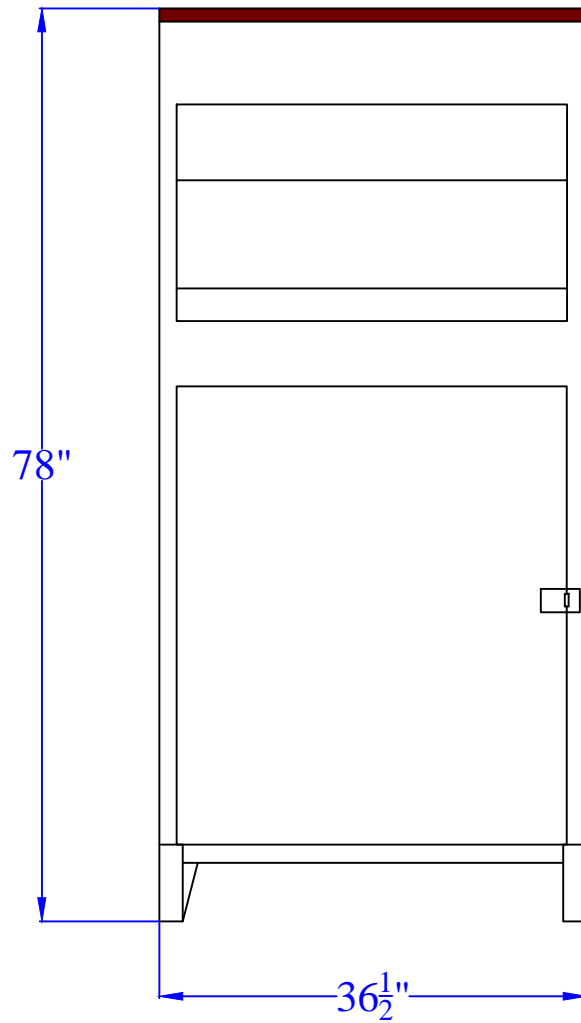

Clothing Box

MODEL#: 1

Drawn by: Dom Rosati

Date: 7/29/15

FRONT VIEW

SIDE VIEW