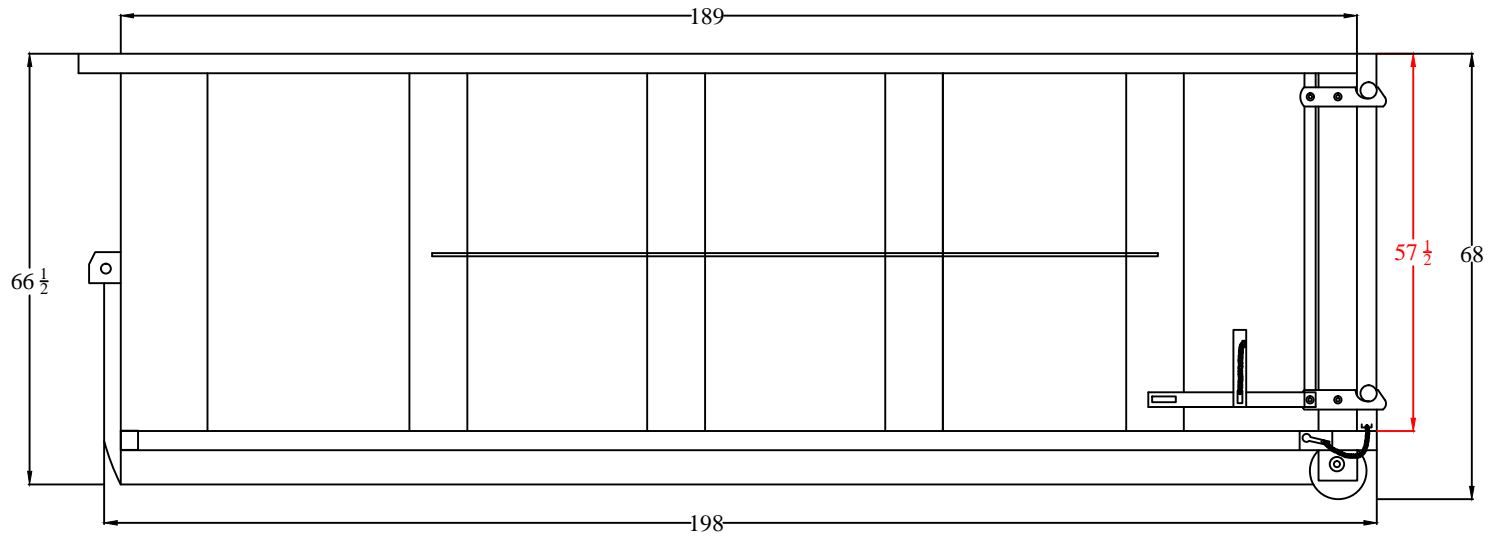

20 YARD HOOK LIFT

MODEL#: 20 YD-HL-16FT

Drawn by: Dom Rosati

Date: 1/20/14

SIDE