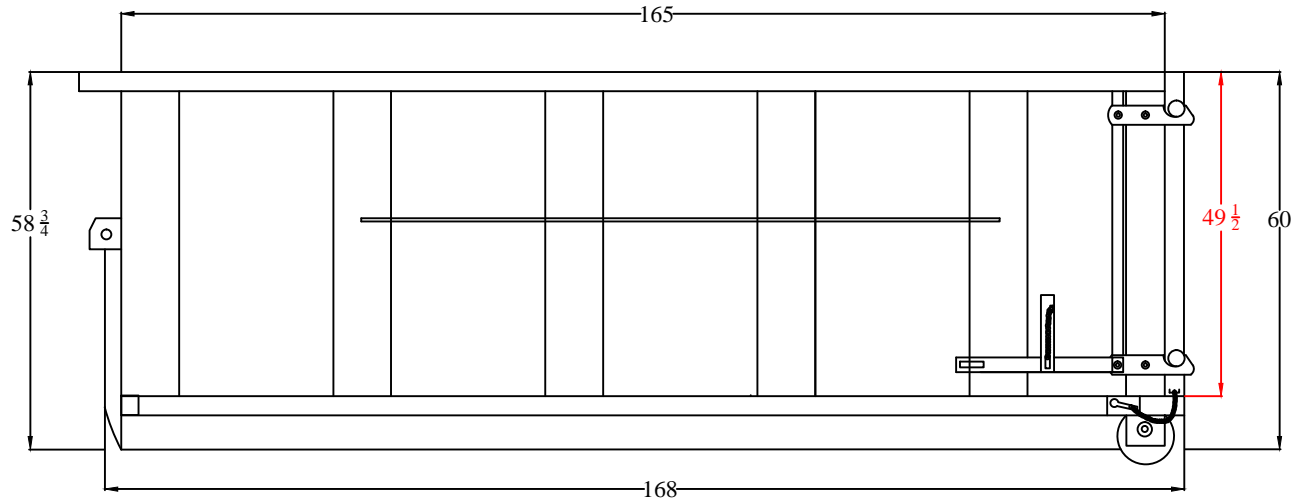

↓ SIDE

↓ FRONT

↓ BACK

20 YARD HOOK LIFT

MODEL#: 20 YD-HL-14FT

Drawn by: Dom Rosati

Date: 1/20/14

20 YARD HOOK LIFT