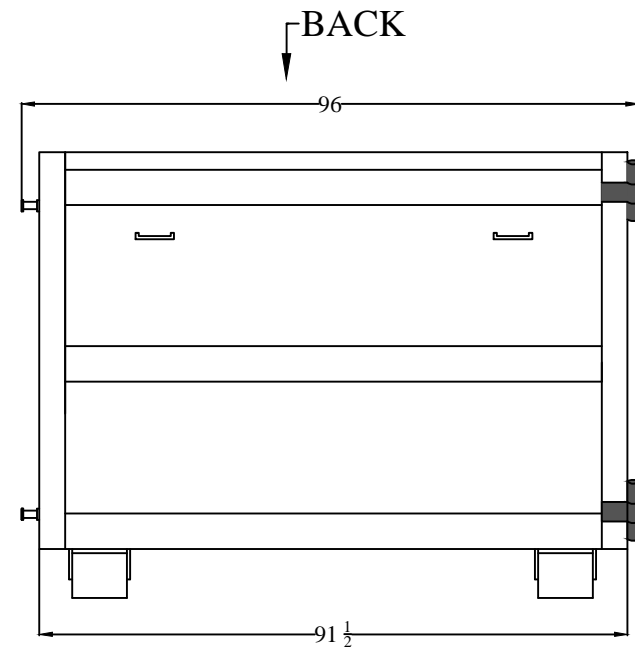

15 YARD HOOK LIFT

MODEL#: 15 YD-HL

Drawn by: Dom Rosati

Date: 9/6/13