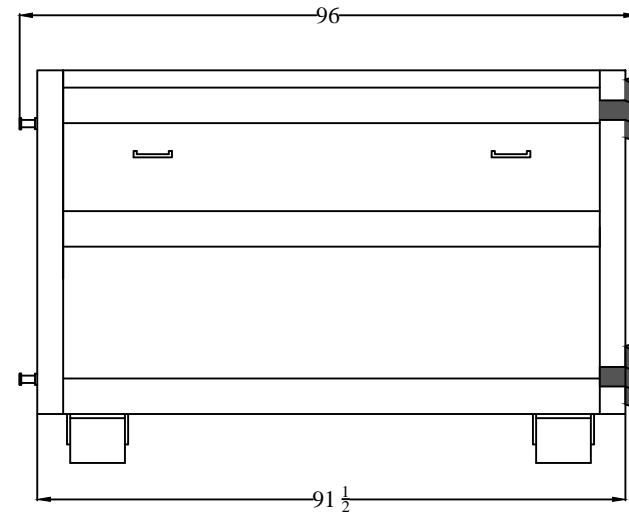

↓ SIDE

↓ FRONT

↓ BACK

20 YARD HOOK LIFT

MODEL#: 20 YD-HL-14FT

Drawn by: Dom Rosati

Date: 1/20/14

20 YARD HOOK LIFT