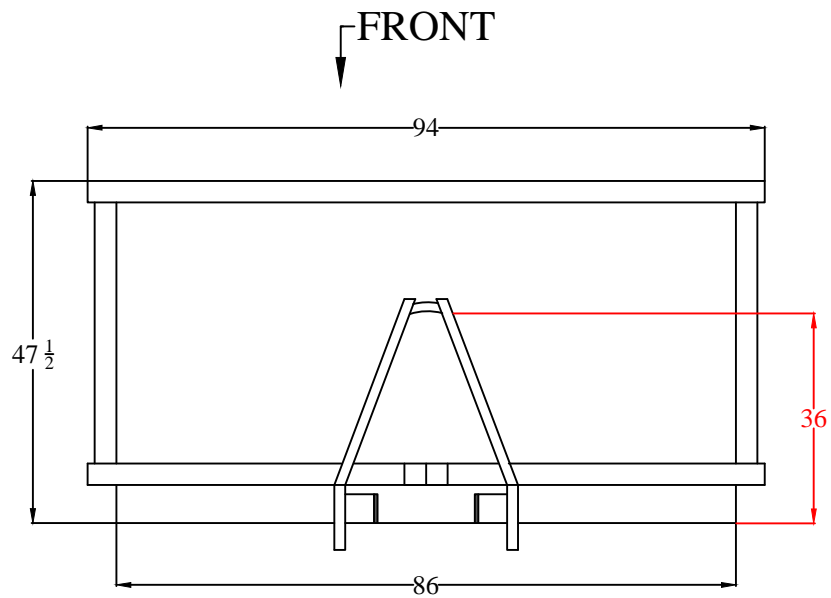

10 YARD HOOK LIFT

MODEL#: 10 YD-HL

Drawn by: Dom Rosati

Date: 9/6/13