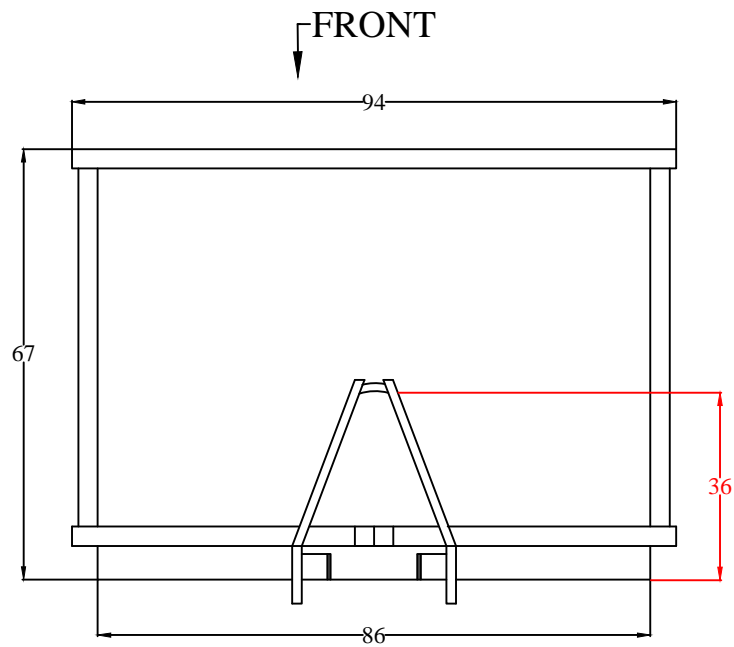

15 YARD HOOK LIFT

MODEL#: 15 YD-HL

Drawn by: Dom Rosati

Date: 9/6/13