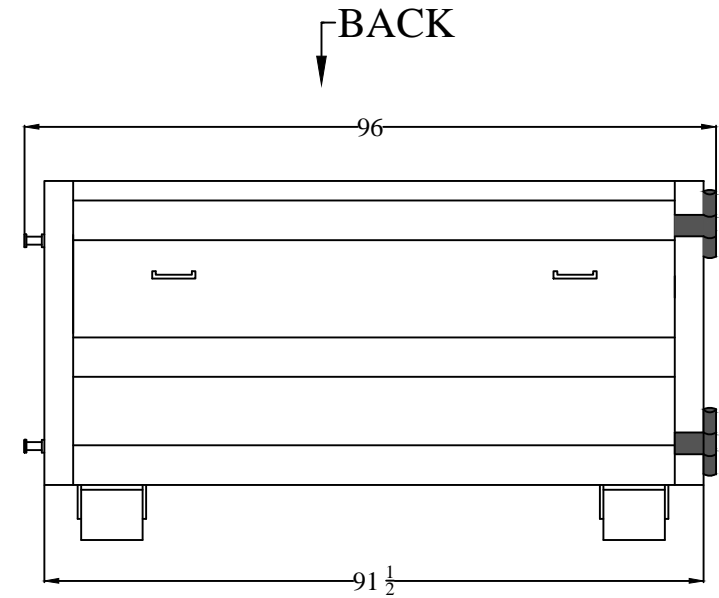

10 YARD HOOK LIFT

MODEL#: 10 YD-HL

Drawn by: Dom Rosati

Date: 9/6/13

12 YARD HOOK LIFT

MODEL#: 12 YD-HL

Drawn by: Dom Rosati

Date: 9/6/13

15 YARD HOOK LIFT

MODEL#: 15 YD-HL

Drawn by: Dom Rosati

Date: 9/6/13

15 YARD HOOK LIFT

MODEL#: 15 YD-HL-14'

Drawn by: Dom Rosati

Date: 9/6/13

↓ SIDE

↓ FRONT

↓ BACK

20 YARD HOOK LIFT

MODEL#: 20 YD-HL-14FT

Drawn by: Dom Rosati

Date: 1/20/14

20 YARD HOOK LIFT