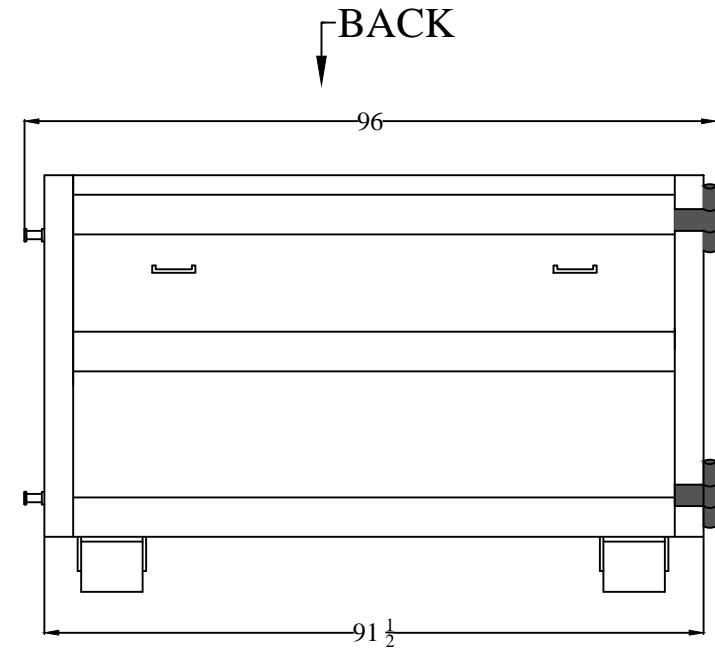

12 YARD HOOK LIFT

MODEL#: 12 YD-HL

Drawn by: Dom Rosati

Date: 9/6/13