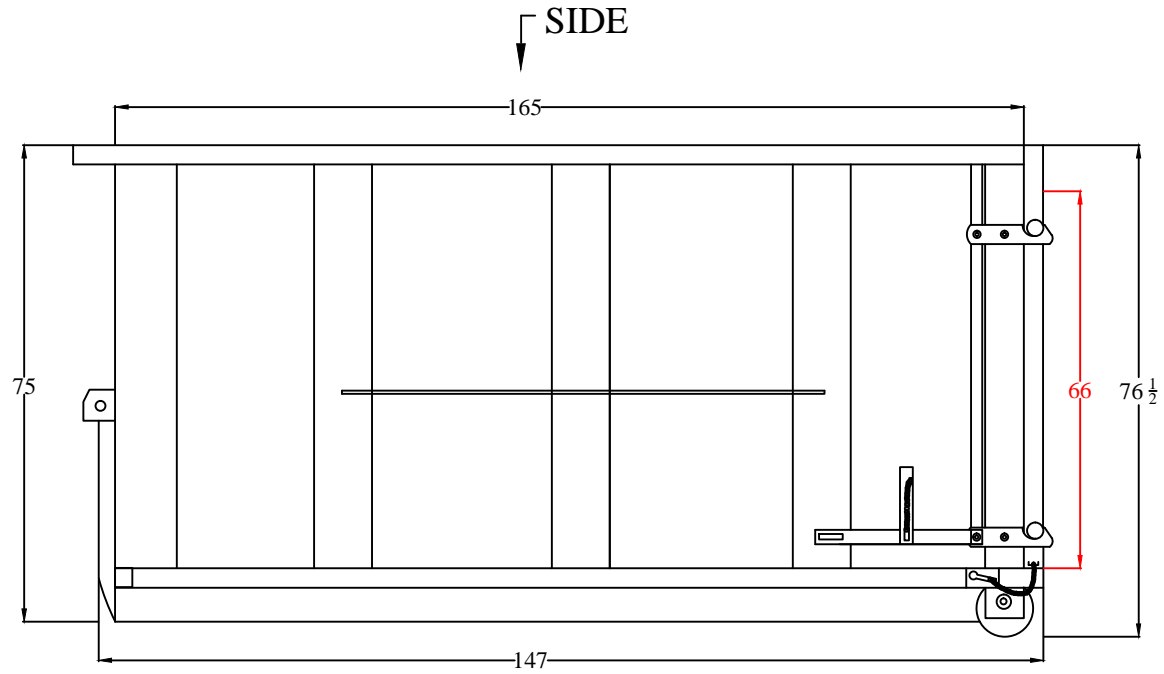

↓ SIDE

↓ FRONT

↓ BACK

20 YARD HOOK LIFT

MODEL#: 20 YD-HL-14FT

Drawn by: Dom Rosati

Date: 1/20/14

20 YARD HOOK LIFT