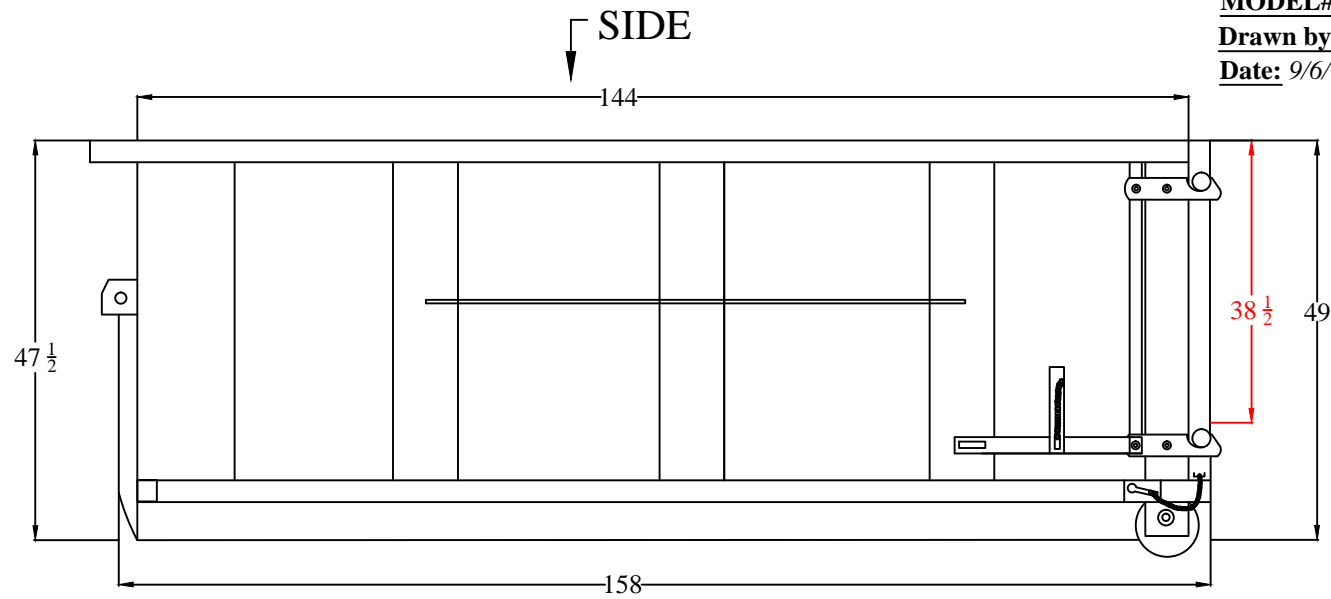

10 YARD HOOK LIFT

MODEL#: 10 YD-HL

Drawn by: Dom Rosati

Date: 9/6/13

12 YARD HOOK LIFT

MODEL#: 12 YD-HL

Drawn by: Dom Rosati

Date: 9/6/13

15 YARD HOOK LIFT

MODEL#: 15 YD-HL

Drawn by: Dom Rosati

Date: 9/6/13

15 YARD HOOK LIFT

MODEL#: 15 YD-HL-14'

Drawn by: Dom Rosati

Date: 9/6/13

↓ SIDE

↓ FRONT

↓ BACK

20 YARD HOOK LIFT

MODEL#: 20 YD-HL-14FT

Drawn by: Dom Rosati

Date: 1/20/14

20 YARD HOOK LIFT

MODEL#: 20 YD-HL-16FT

Drawn by: Dom Rosati

Date: 1/20/14

SIDE

FRONT

BACK

8 YARD HOOK LIFT

MODEL#: 8 YD-HL