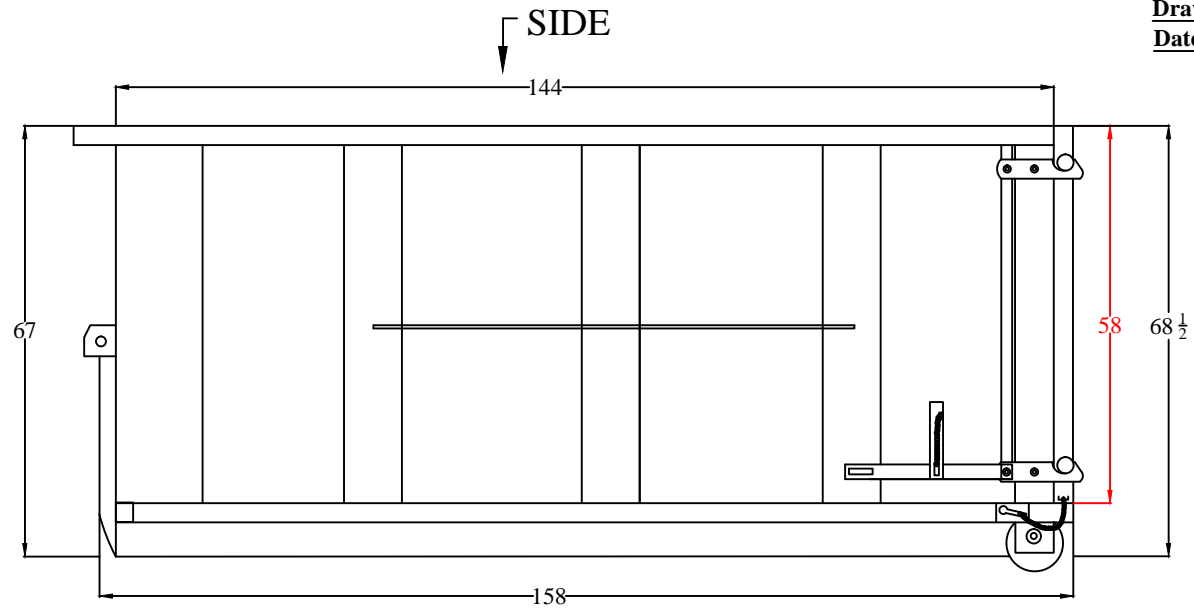

10 YARD HOOK LIFT

MODEL#: 10 YD-HL

Drawn by: Dom Rosati

Date: 9/6/13

12 YARD HOOK LIFT

MODEL#: 12 YD-HL

Drawn by: Dom Rosati

Date: 9/6/13

15 YARD HOOK LIFT

MODEL#: 15 YD-HL

Drawn by: Dom Rosati

Date: 9/6/13

15 YARD HOOK LIFT

MODEL#: 15 YD-HL-14'

Drawn by: Dom Rosati

Date: 9/6/13

↓ SIDE

↓ FRONT

↓ BACK

20 YARD HOOK LIFT

MODEL#: 20 YD-HL-14FT

Drawn by: Dom Rosati

Date: 1/20/14

20 YARD HOOK LIFT