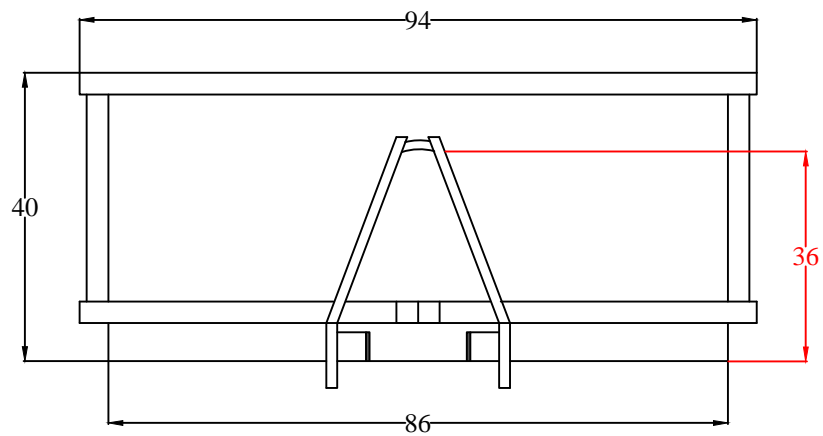

8 YARD HOOK LIFT

MODEL#: 8 YD-HL

Drawn by: Dom Rosati

Date: 9/6/13

SIDE
↓

FRONT
↓

BACK
↓