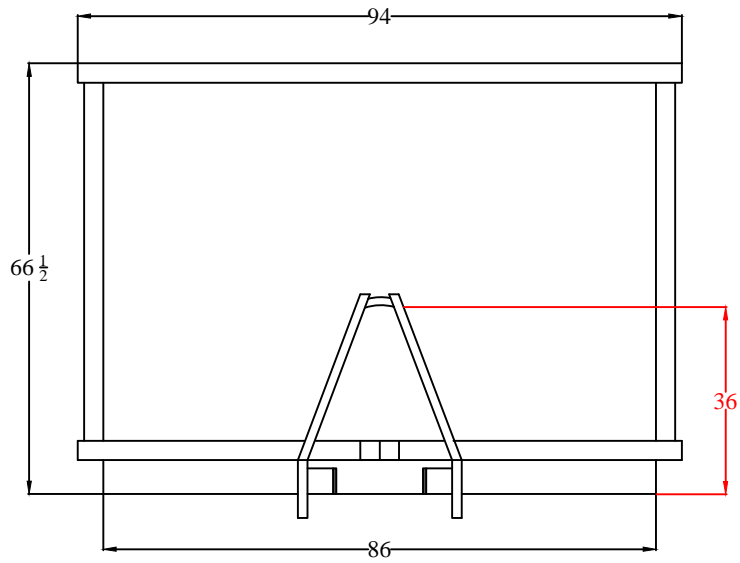

MODEL#: 20 YD-HL-16FT

Drawn by: Dom Rosati

Date: 1/20/14

SIDE

FRONT

BACK

8 YARD HOOK LIFT

MODEL#: 8 YD-HL