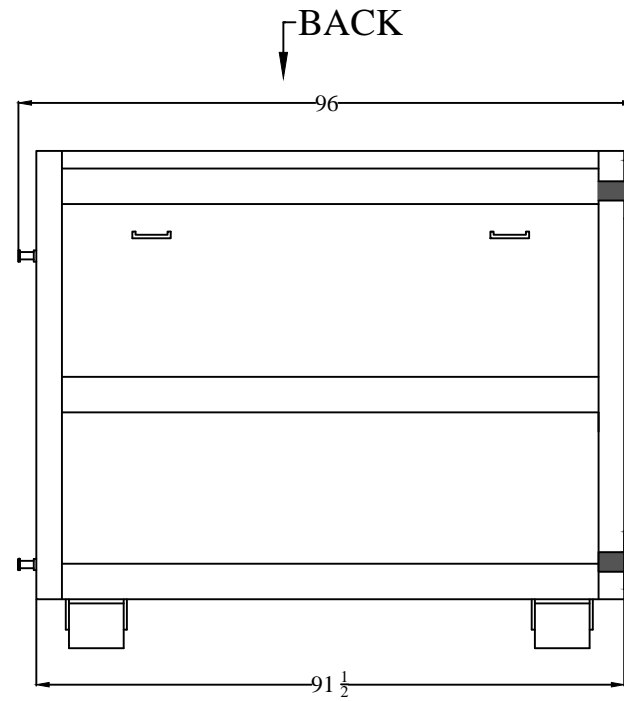

↓ SIDE

↓ FRONT

↓ BACK

20 YARD HOOK LIFT

MODEL#: 20 YD-HL-14FT

Drawn by: Dom Rosati

Date: 1/20/14

20 YARD HOOK LIFT