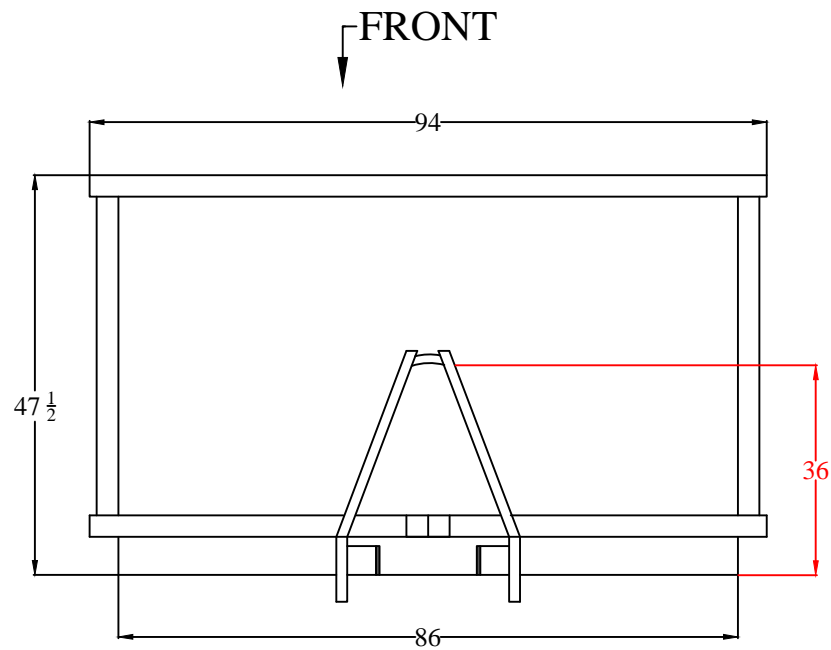

12 YARD HOOK LIFT

MODEL#: 12 YD-HL

Drawn by: Dom Rosati

Date: 9/6/13