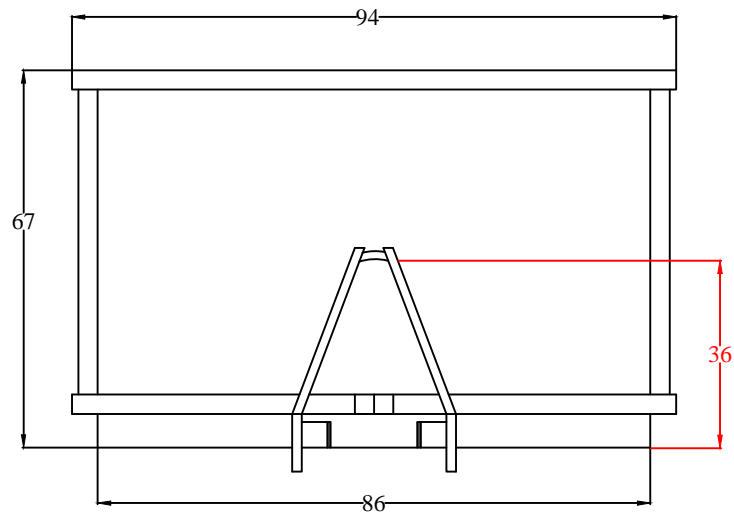

↓ SIDE

↓ FRONT

↓ BACK

20 YARD HOOK LIFT

MODEL#: 20 YD-HL-14FT

Drawn by: Dom Rosati

Date: 1/20/14

20 YARD HOOK LIFT