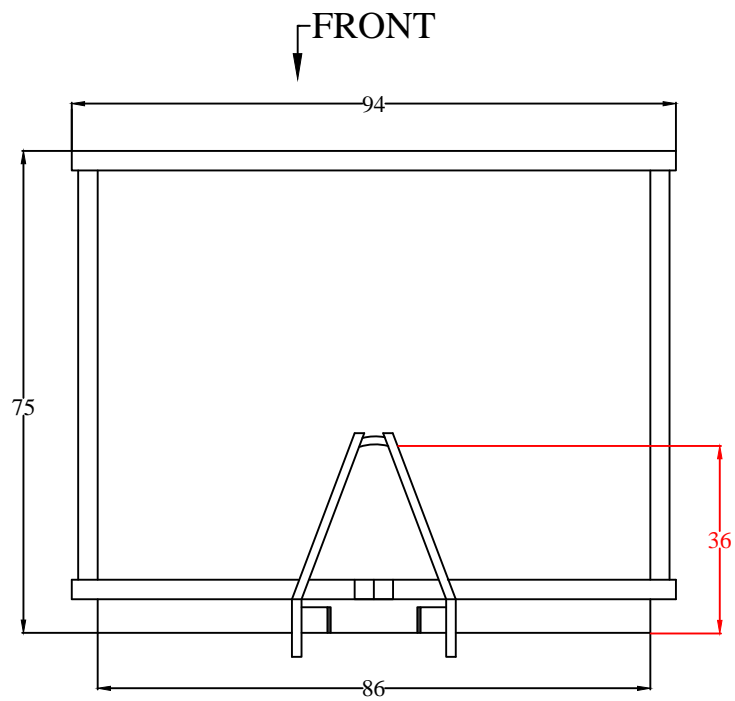

↓ SIDE

↓ FRONT

↓ BACK

20 YARD HOOK LIFT

MODEL#: 20 YD-HL-14FT

Drawn by: Dom Rosati

Date: 1/20/14

20 YARD HOOK LIFT