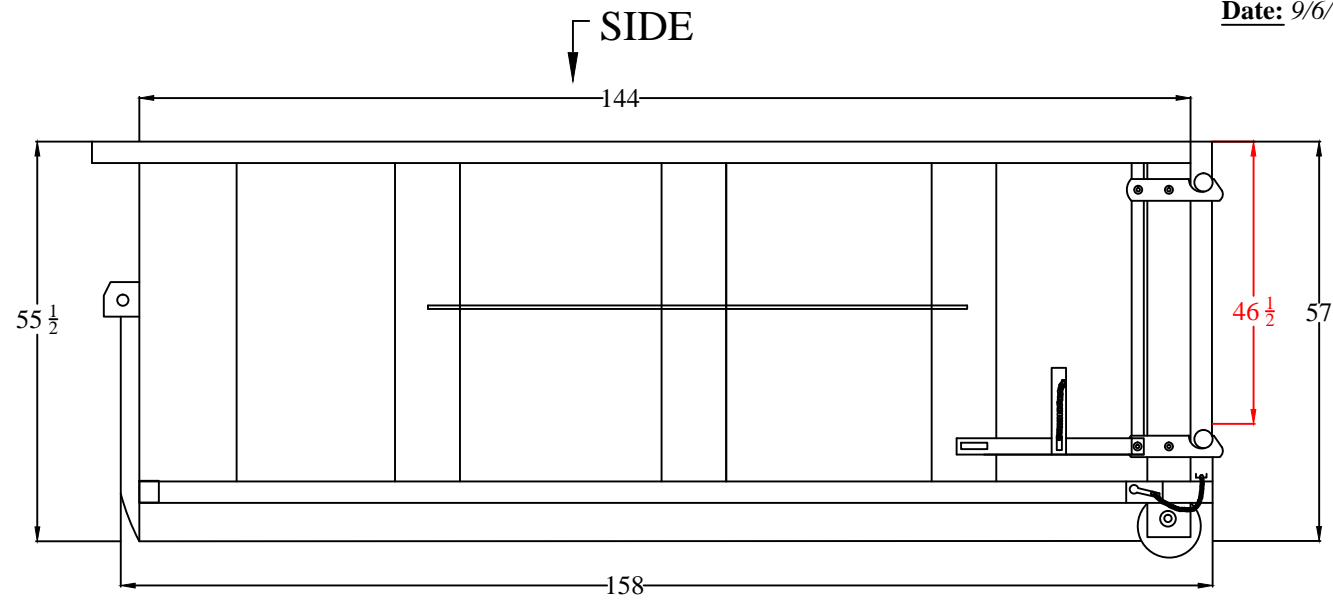

10 YARD HOOK LIFT

MODEL#: 10 YD-HL

Drawn by: Dom Rosati

Date: 9/6/13

12 YARD HOOK LIFT

MODEL#: 12 YD-HL

Drawn by: Dom Rosati

Date: 9/6/13

15 YARD HOOK LIFT

MODEL#: 15 YD-HL

Drawn by: Dom Rosati

Date: 9/6/13

15 YARD HOOK LIFT

MODEL#: 15 YD-HL-14'

Drawn by: Dom Rosati

Date: 9/6/13

↓ SIDE

↓ FRONT

↓ BACK

20 YARD HOOK LIFT

MODEL#: 20 YD-HL-14FT

Drawn by: Dom Rosati

Date: 1/20/14

20 YARD HOOK LIFT

MODEL#: 20 YD-HL-16FT

Drawn by: Dom Rosati

Date: 1/20/14

SIDE

FRONT

BACK

8 YARD HOOK LIFT

MODEL#: 8 YD-HL