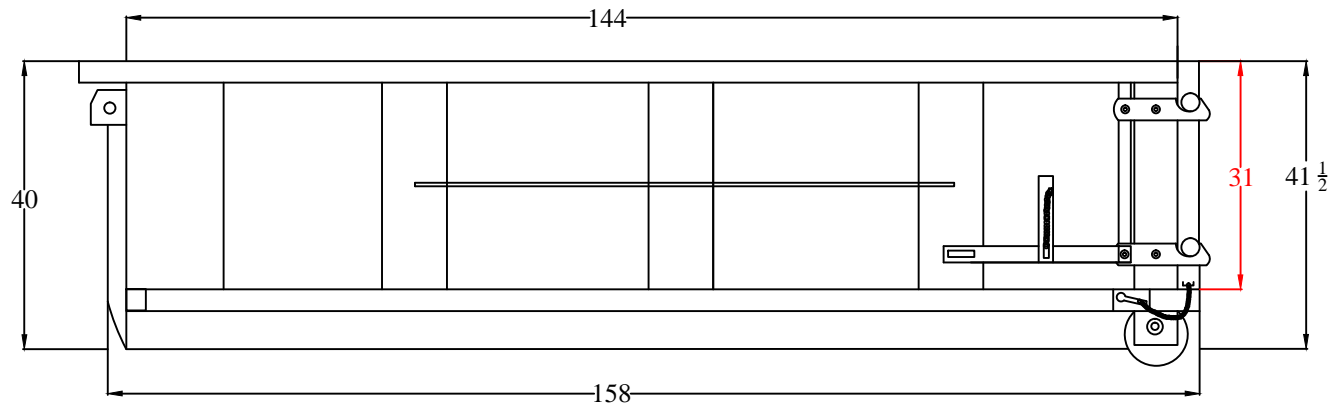

8 YARD HOOK LIFT

MODEL#: 8 YD-HL

Drawn by: Dom Rosati

Date: 9/6/13

SIDE
↓