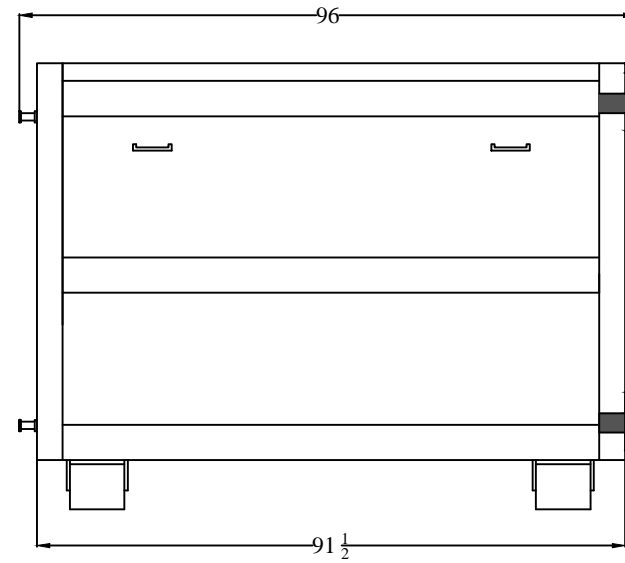

MODEL#: 20 YD-HL-16FT

Drawn by: Dom Rosati

Date: 1/20/14

SIDE

FRONT

BACK

8 YARD HOOK LIFT

MODEL#: 8 YD-HL