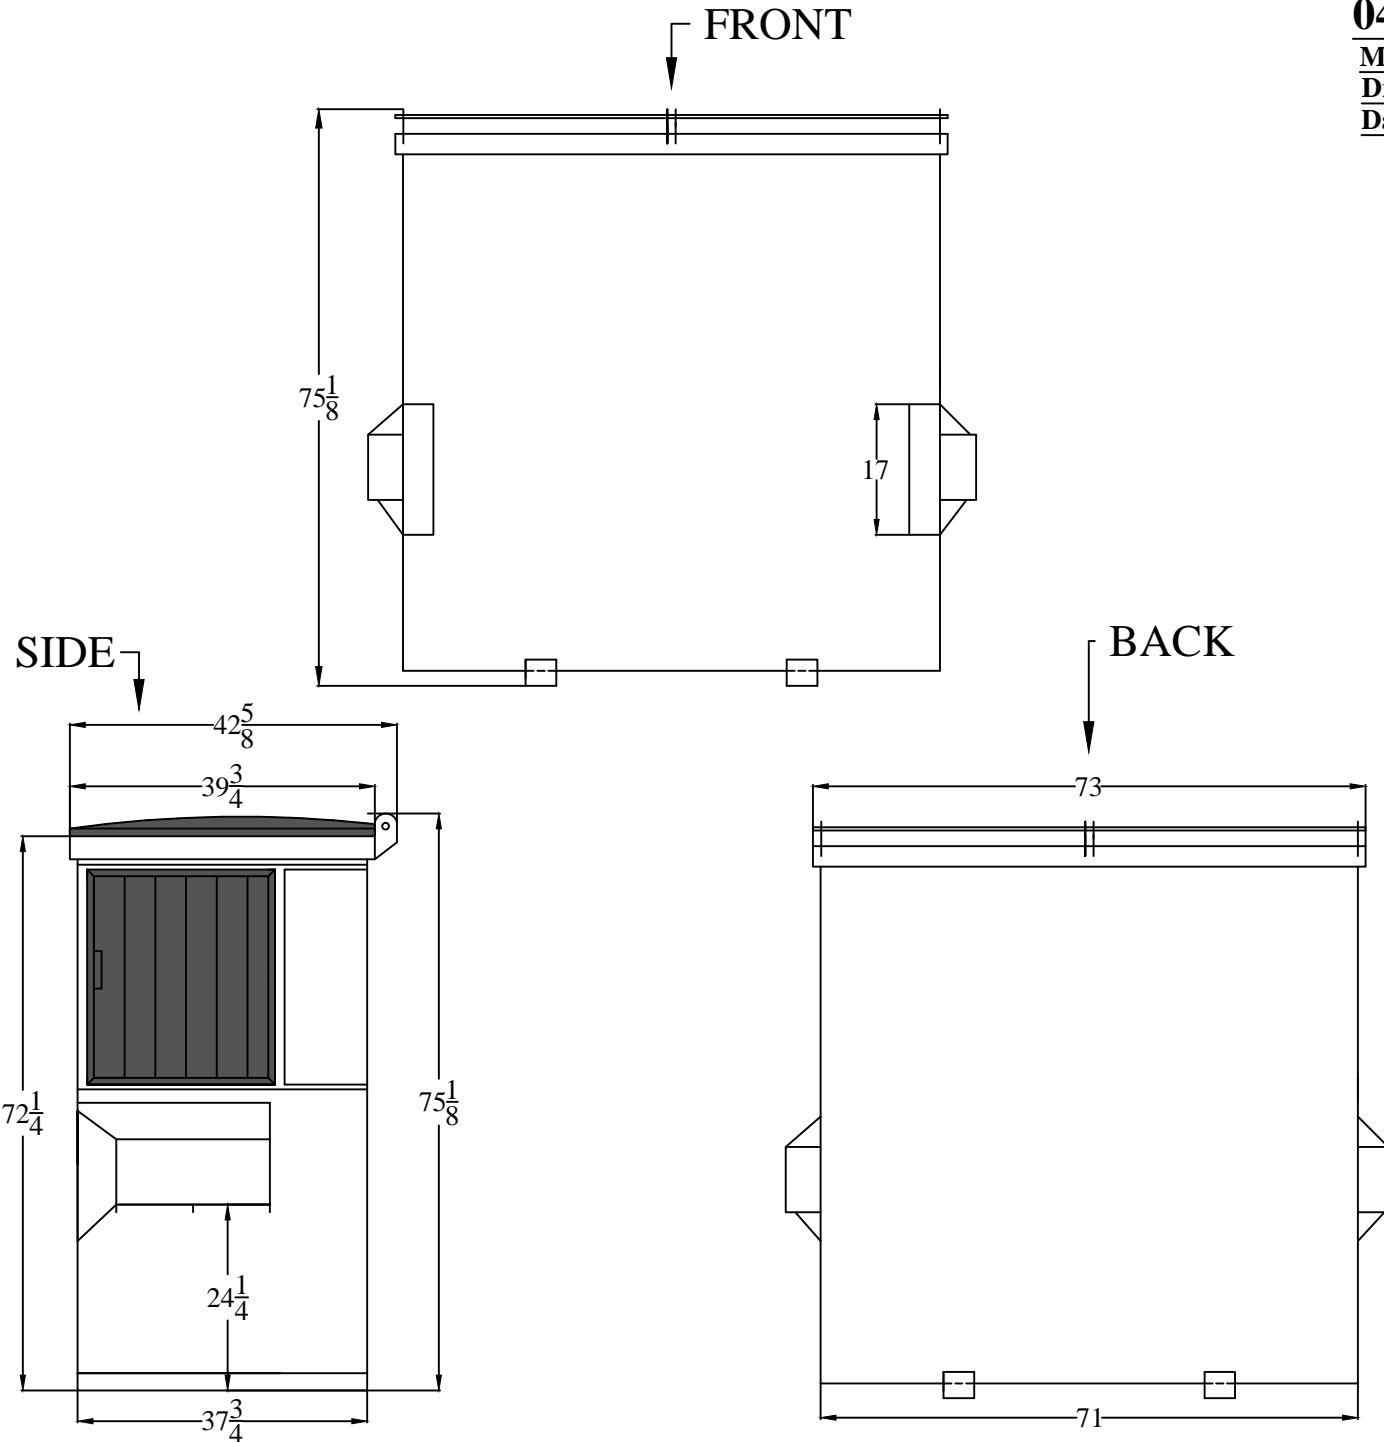

04 YARD HG

MODEL#: FL04-HG

Drawn by: Dom Rosati

Date: 7/18/11

08 YARD HGSD

MODEL#: FL08-HG-SD

Drawn by: Dom Rosati

Date: 9/24/12

SIDE

FRONT