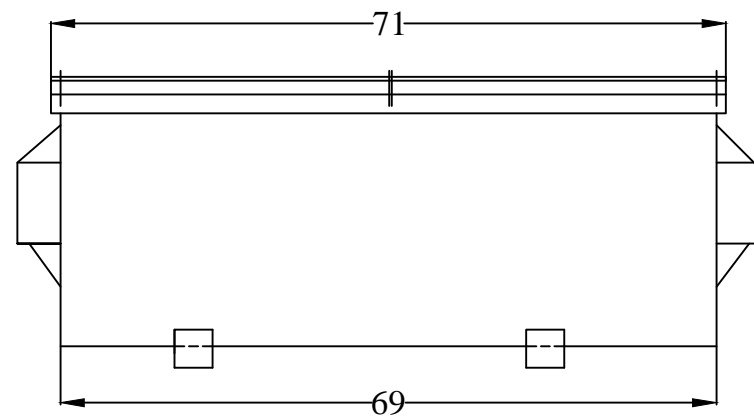

01 YARD FT

MODEL#: FL01FT

Drawn by: Dom Rosati

Date: 7/14/11

FRONT

SIDE

BACK

04 YARD FT

MODEL#: *FL04FT*

Drawn by: *Dom Rosati*

Date: *2/6/15*

FRONT
↓

SIDE
↓

BACK
↓

FRONT

04 YARD FTSD

MODEL#: *FL04FT-SD*

Drawn by: *Dom Rosati*

Date: *7/18/11*

SIDE

BACK