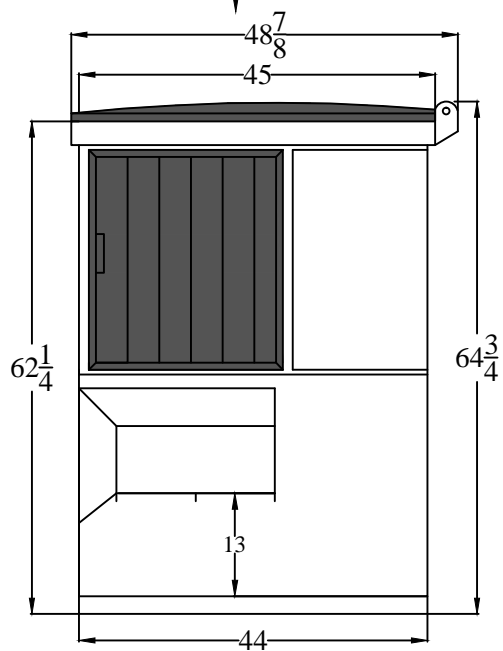

01 YARD FT

MODEL#: FL01FT

Drawn by: Dom Rosati

Date: 7/14/11

FRONT

SIDE

BACK

04 YARD FT

MODEL#: *FL04FT*

Drawn by: *Dom Rosati*

Date: *2/6/15*

FRONT
↓

SIDE
↓

BACK
↓

FRONT

04 YARD FTSD

MODEL#: *FL04FT-SD*

Drawn by: *Dom Rosati*

Date: *7/18/11*

SIDE

BACK