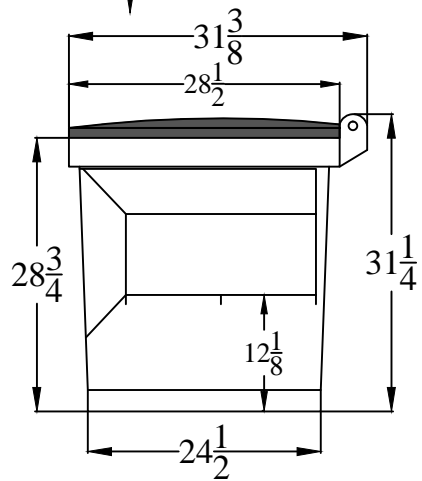

01 YARD FT

MODEL#: FL01FT

Drawn by: Dom Rosati

Date: 7/14/11

FRONT

SIDE

BACK

04 YARD FT

MODEL#: *FL04FT*

Drawn by: *Dom Rosati*

Date: *2/6/15*

FRONT
↓

SIDE
↓

BACK
↓

FRONT

04 YARD FTSD

MODEL#: *FL04FT-SD*

Drawn by: *Dom Rosati*

Date: *7/18/11*

SIDE

BACK