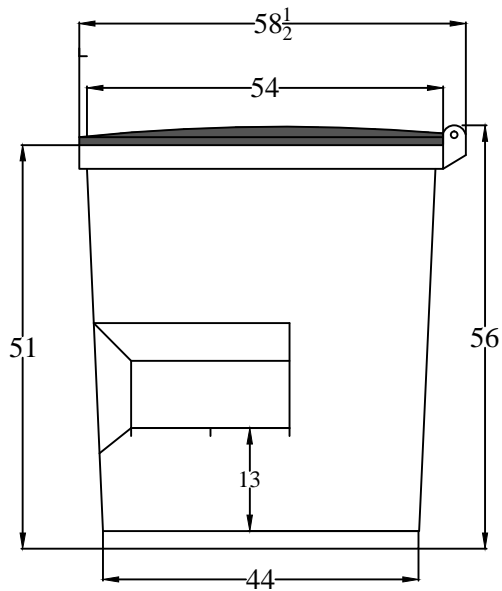

01 YARD FT

MODEL#: FL01FT

Drawn by: Dom Rosati

Date: 7/14/11

FRONT

SIDE

BACK

04 YARD FT

MODEL#: *FL04FT*

Drawn by: *Dom Rosati*

Date: *2/6/15*

FRONT
↓

SIDE
↓

BACK
↓

FRONT

04 YARD FTSD

MODEL#: *FL04FT-SD*

Drawn by: *Dom Rosati*

Date: *7/18/11*

SIDE

BACK