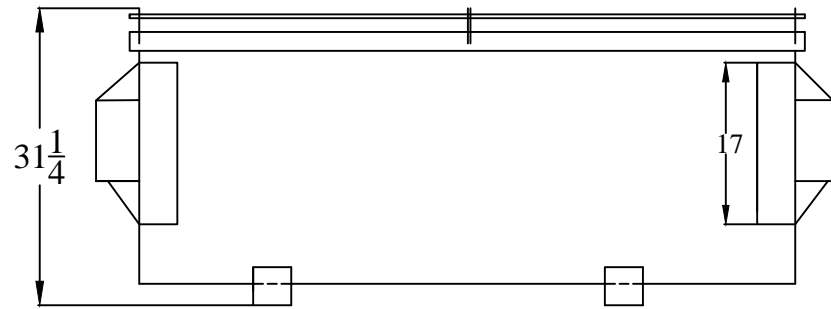

01 YARD FT

MODEL#: FL01FT

Drawn by: Dom Rosati

Date: 7/14/11

FRONT

SIDE

BACK

04 YARD FT

MODEL#: *FL04FT*

Drawn by: *Dom Rosati*

Date: *2/6/15*

FRONT
↓

SIDE
↓

BACK
↓

FRONT

04 YARD FTSD

MODEL#: *FL04FT-SD*

Drawn by: *Dom Rosati*

Date: *7/18/11*

SIDE

BACK