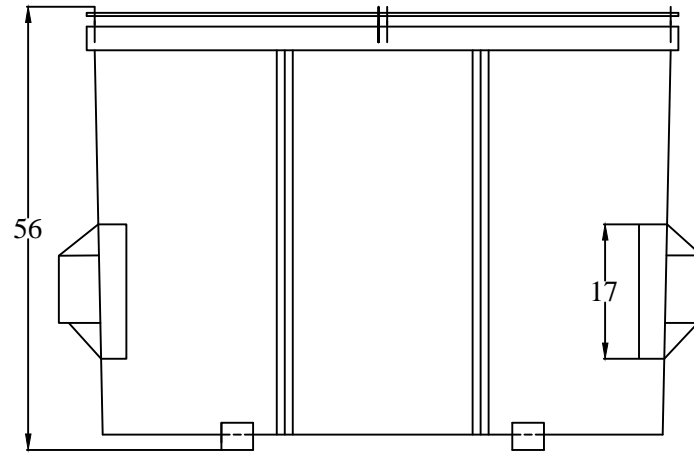

01 YARD FT

MODEL#: FL01FT

Drawn by: Dom Rosati

Date: 7/14/11

FRONT

SIDE

BACK

04 YARD FT

MODEL#: *FL04FT*

Drawn by: *Dom Rosati*

Date: *2/6/15*

FRONT
↓

SIDE
↓

BACK
↓

FRONT

04 YARD FTSD

MODEL#: *FL04FT-SD*

Drawn by: *Dom Rosati*

Date: *7/18/11*

SIDE

BACK